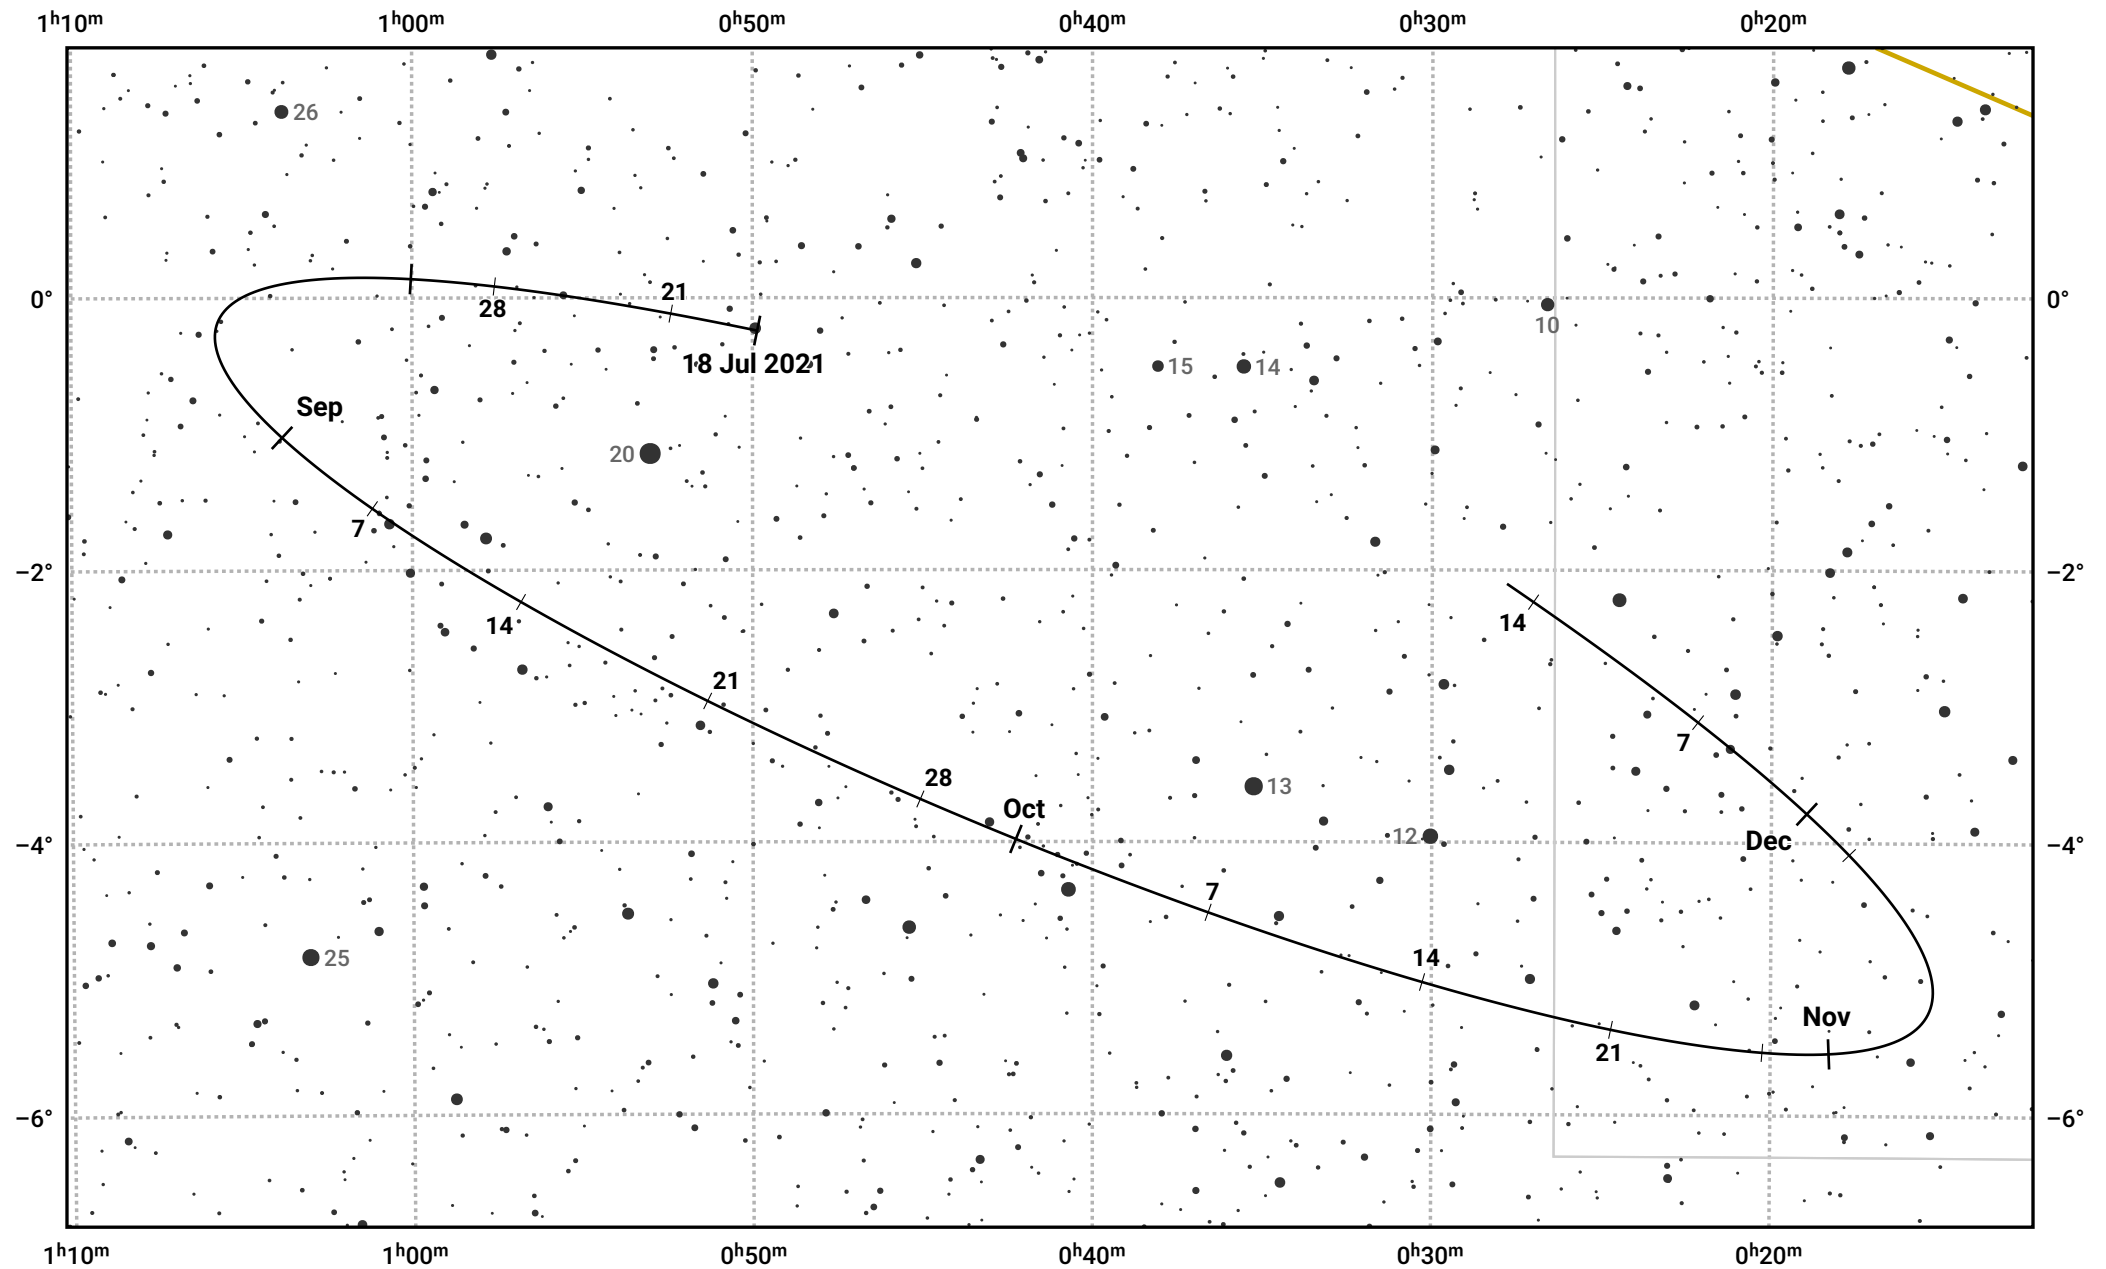

The path of Asteroid 40 Harmonia around opposition on 1 Oct 2021

© Dominic Ford 2011–2024. Date markers placed at midnight UTC. Downloaded from <https://in-the-sky.org>

Magnitude scale: · 11.0 · 10.0 · 9.0 · 8.0 · 7.0 · 6.0 ● 5.0 ● 4.0

— Ecliptic Plane

● Galaxy ■ Bright nebula ● Open cluster ⊕ Globular cluster

Date	Mag	Phase
2021 Aug 1	10.3	95%
2021 Sep 1	9.6	98%
2021 Sep 3	9.6	98%
2021 Oct 1	8.9	100%
2021 Nov 1	9.7	98%
2021 Dec 1	10.4	95%
2021 Dec 11	10.6	95%