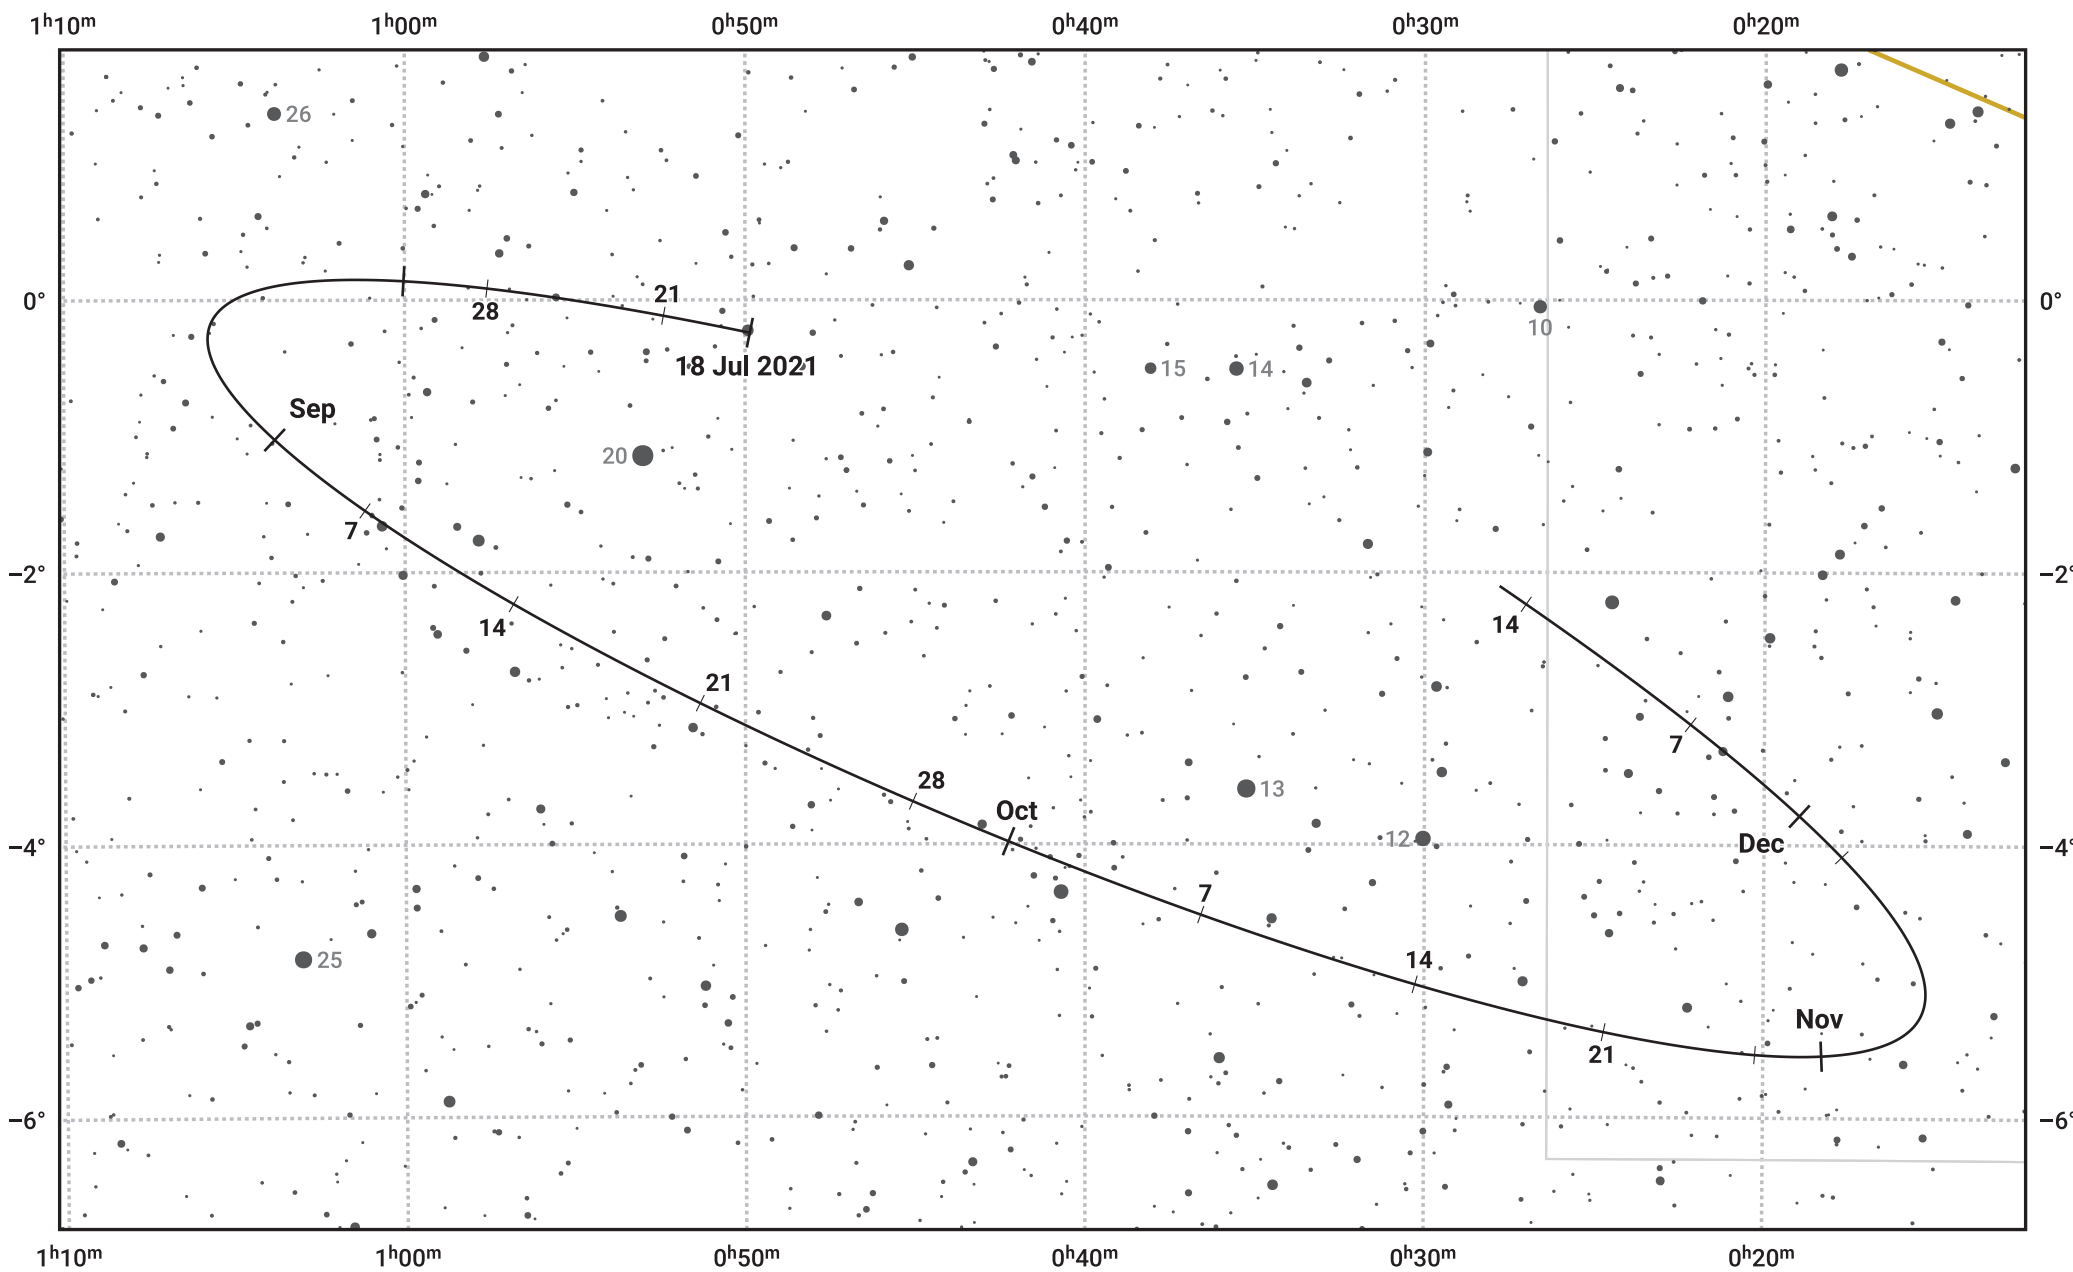

The path of Asteroid 40 Harmonia around opposition on 1 Oct 2021

© Dominic Ford 2011–2024. Date markers placed at midnight UTC. Downloaded from <https://in-the-sky.org>

Magnitude scale: 11.0 10.0 9.0 8.0 7.0 6.0 5.0 4.0

— Ecliptic Plane

Galaxy Bright nebula Open cluster Globular cluster

Date	Mag	Phase
2021 Aug 1	10.3	95%
2021 Sep 1	9.6	98%
2021 Sep 3	9.6	98%
2021 Oct 1	8.9	100%
2021 Nov 1	9.7	98%
2021 Dec 1	10.4	95%
2021 Dec 11	10.6	95%