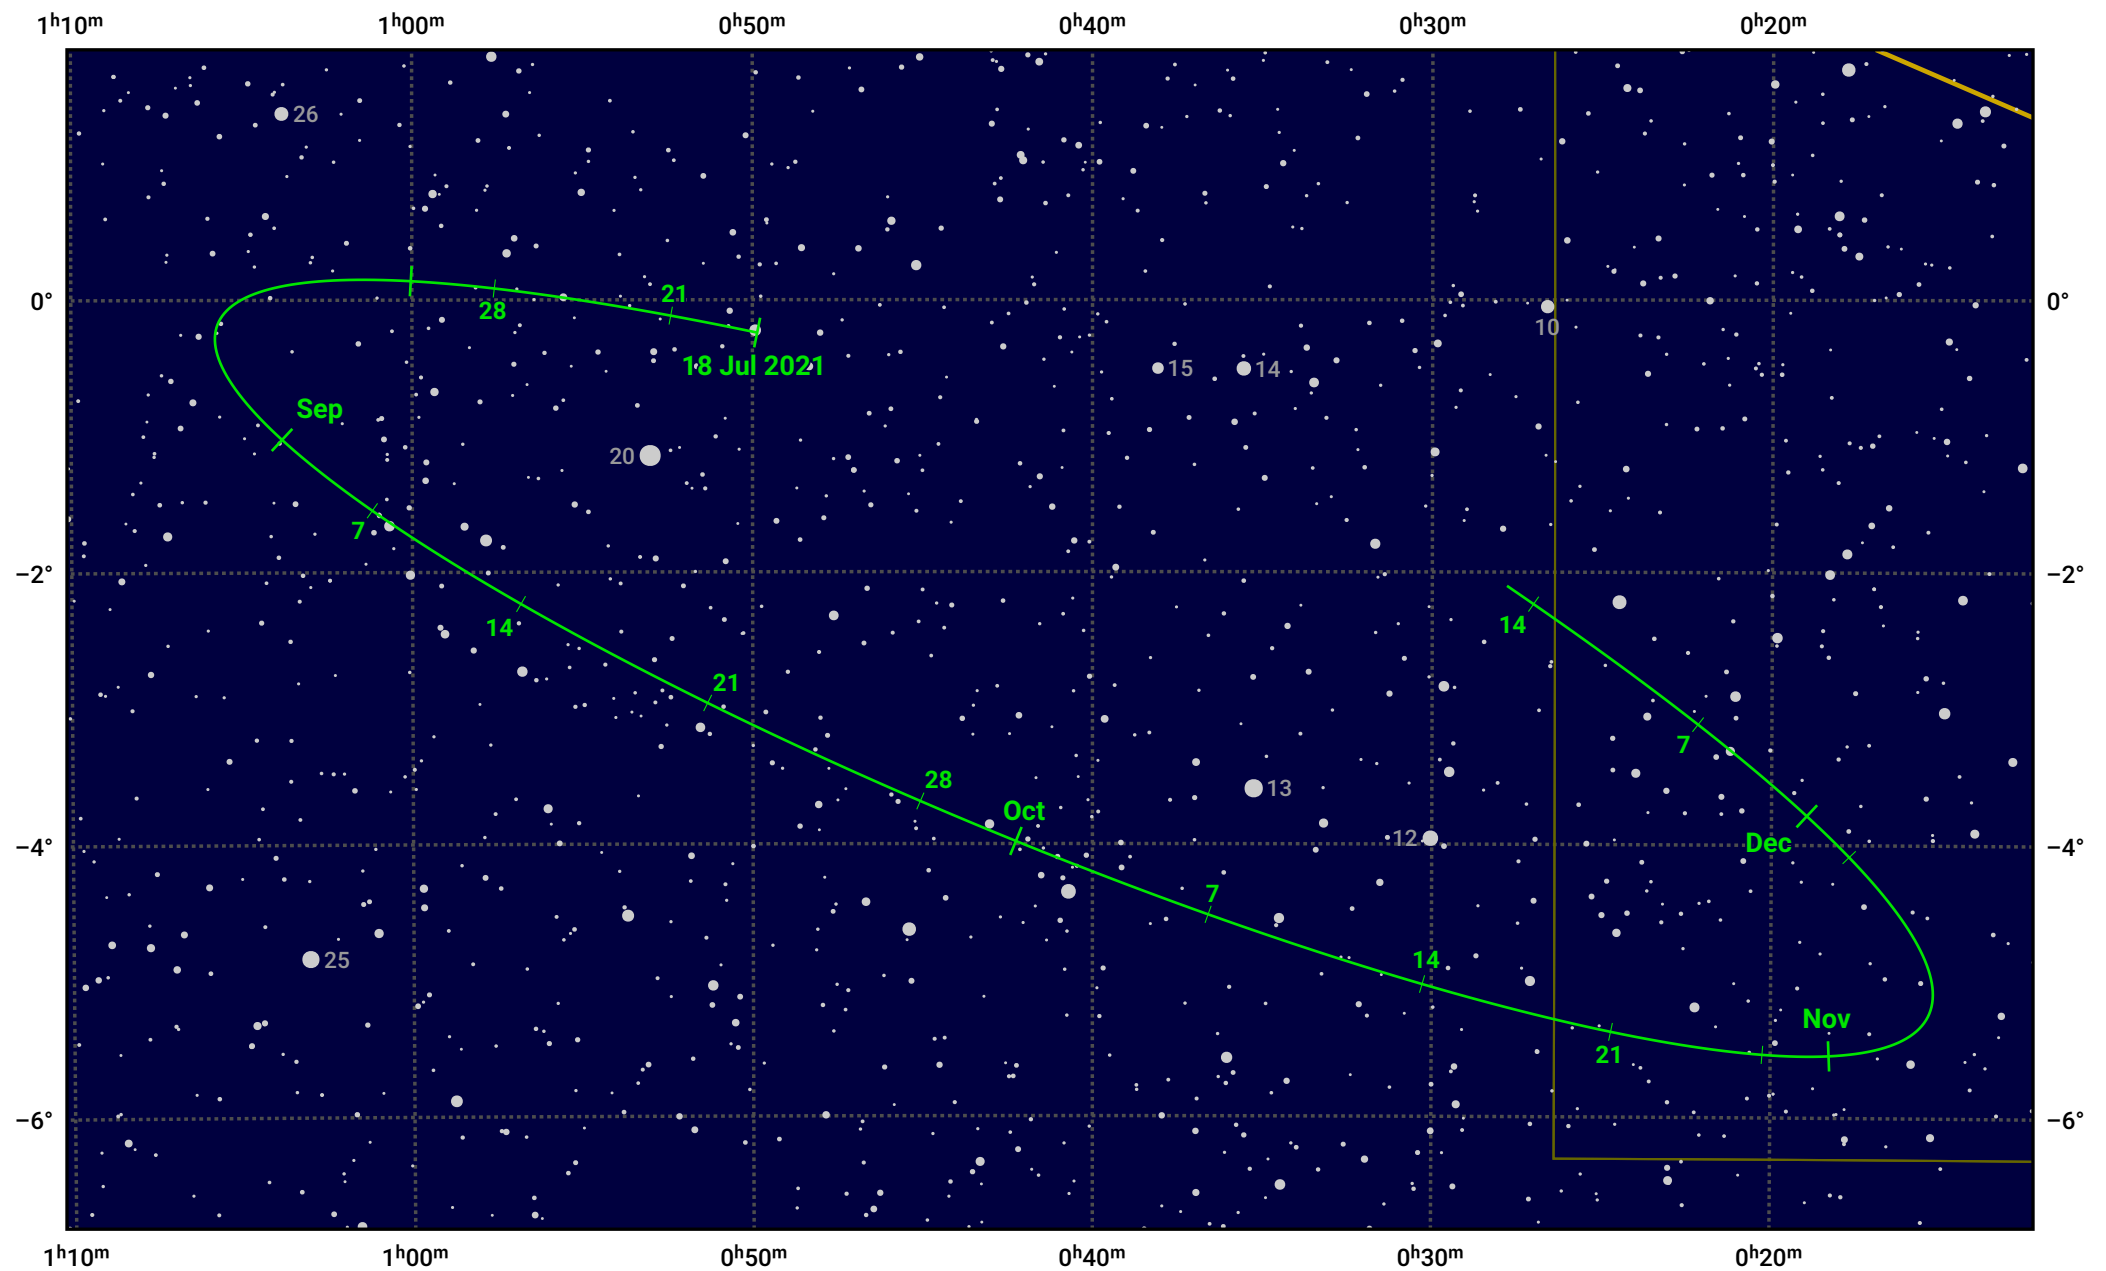

The path of Asteroid 40 Harmonia around opposition on 1 Oct 2021

© Dominic Ford 2011–2024. Date markers placed at midnight UTC. Downloaded from <https://in-the-sky.org>

Magnitude scale: · 11.0 · 10.0 · 9.0 · 8.0 · 7.0 · 6.0 · 5.0 · 4.0

— Ecliptic Plane

-  Galaxy
-  Bright nebula
-  Open cluster
-  Globular cluster

Date	Mag	Phase
2021 Aug 1	10.3	95%
2021 Sep 1	9.6	98%
2021 Sep 3	9.6	98%
2021 Oct 1	8.9	100%
2021 Nov 1	9.7	98%
2021 Dec 1	10.4	95%
2021 Dec 11	10.6	95%