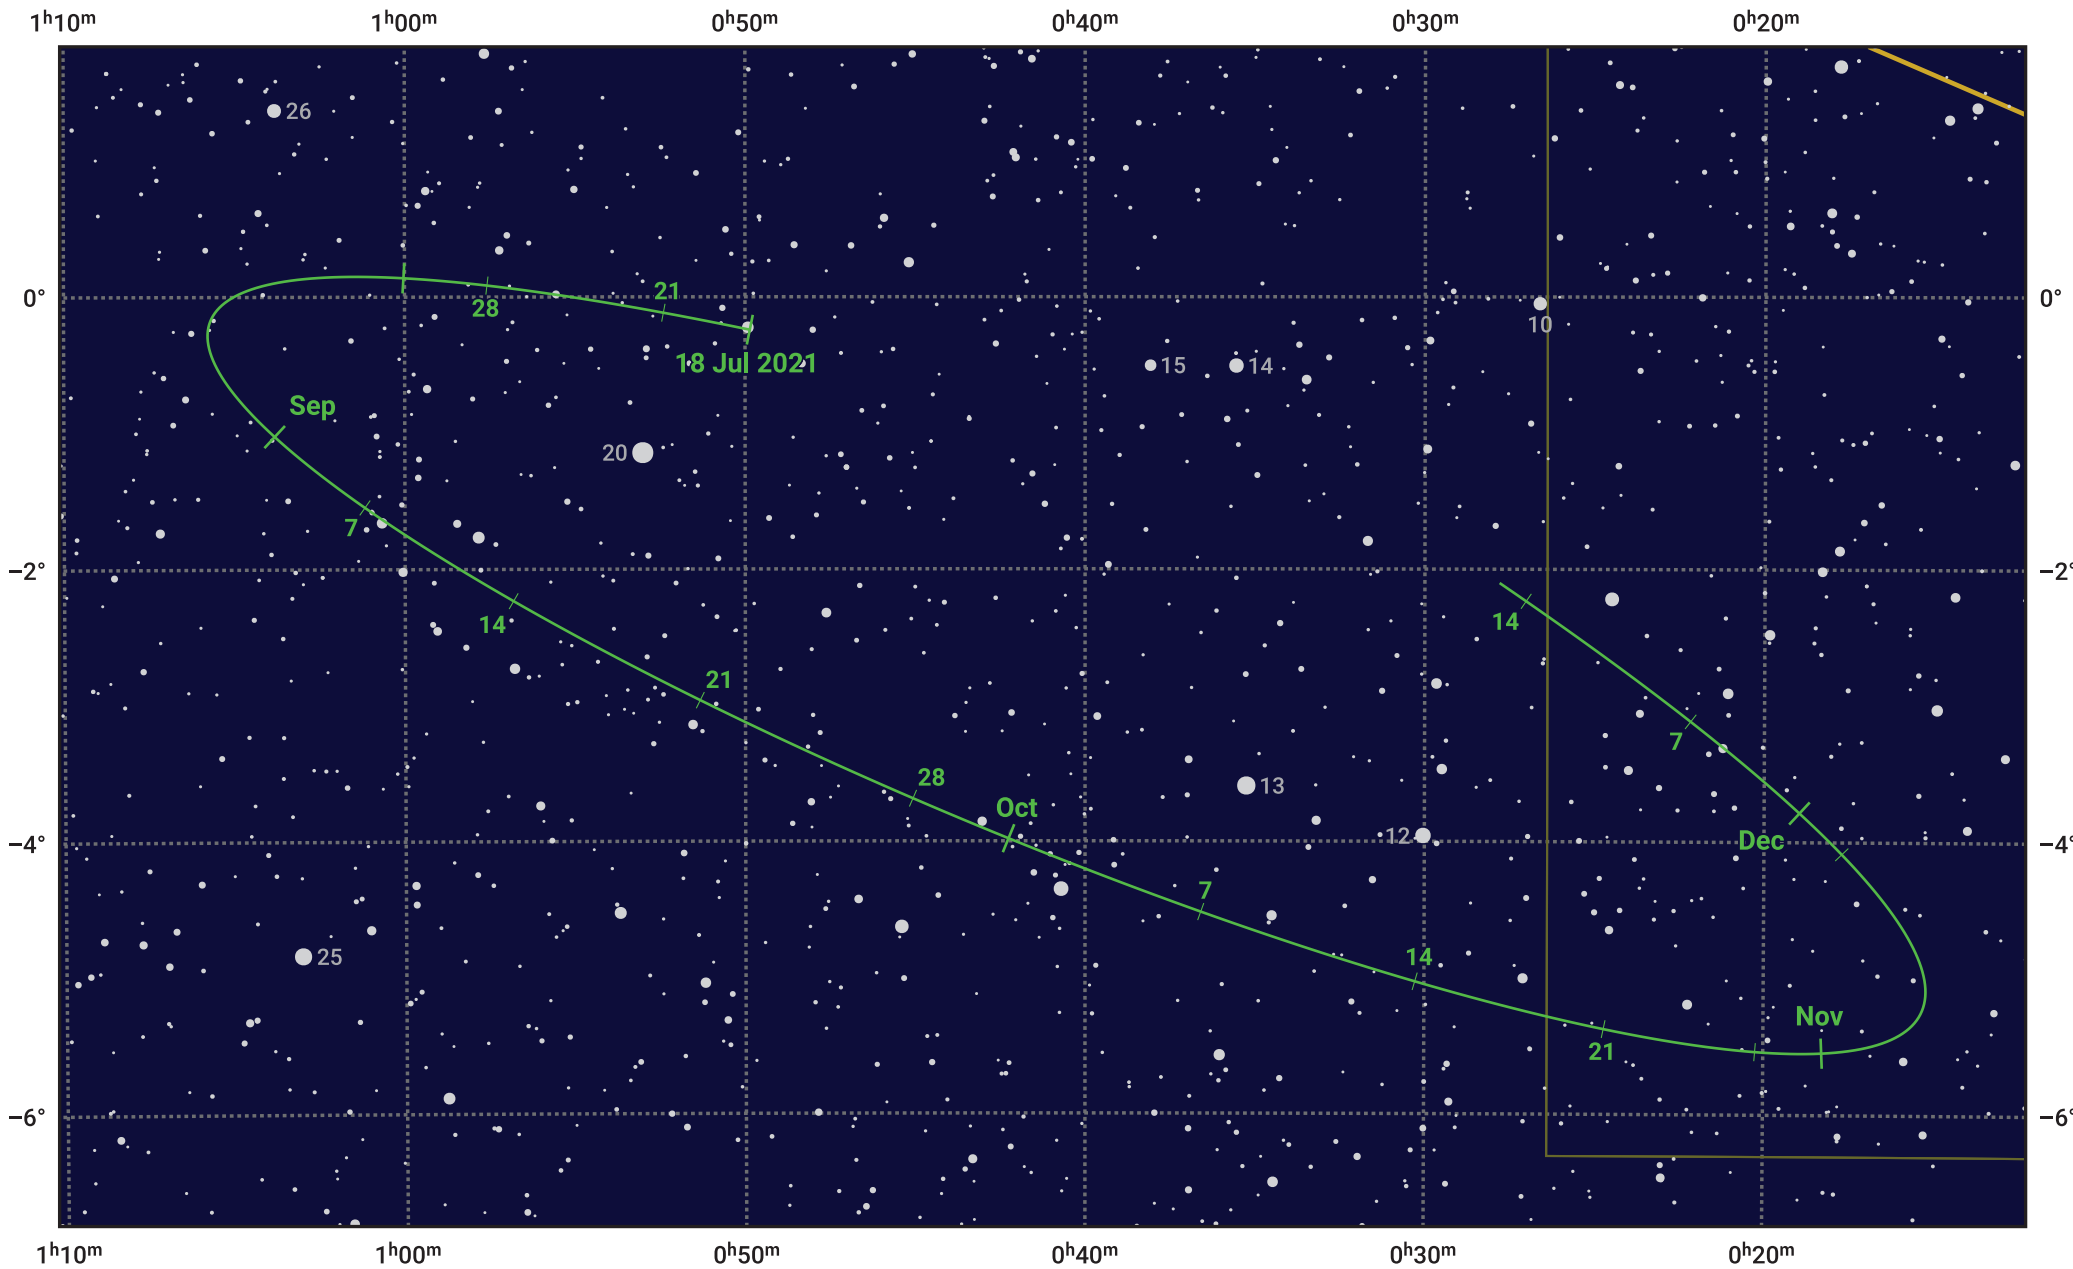

The path of Asteroid 40 Harmonia around opposition on 1 Oct 2021

© Dominic Ford 2011–2024. Date markers placed at midnight UTC. Downloaded from <https://in-the-sky.org>

Magnitude scale: 11.0 10.0 9.0 8.0 7.0 6.0 5.0 4.0

— Ecliptic Plane

Galaxy Bright nebula Open cluster Globular cluster

Date	Mag	Phase
2021 Aug 1	10.3	95%
2021 Sep 1	9.6	98%
2021 Sep 3	9.6	98%
2021 Oct 1	8.9	100%
2021 Nov 1	9.7	98%
2021 Dec 1	10.4	95%
2021 Dec 11	10.6	95%