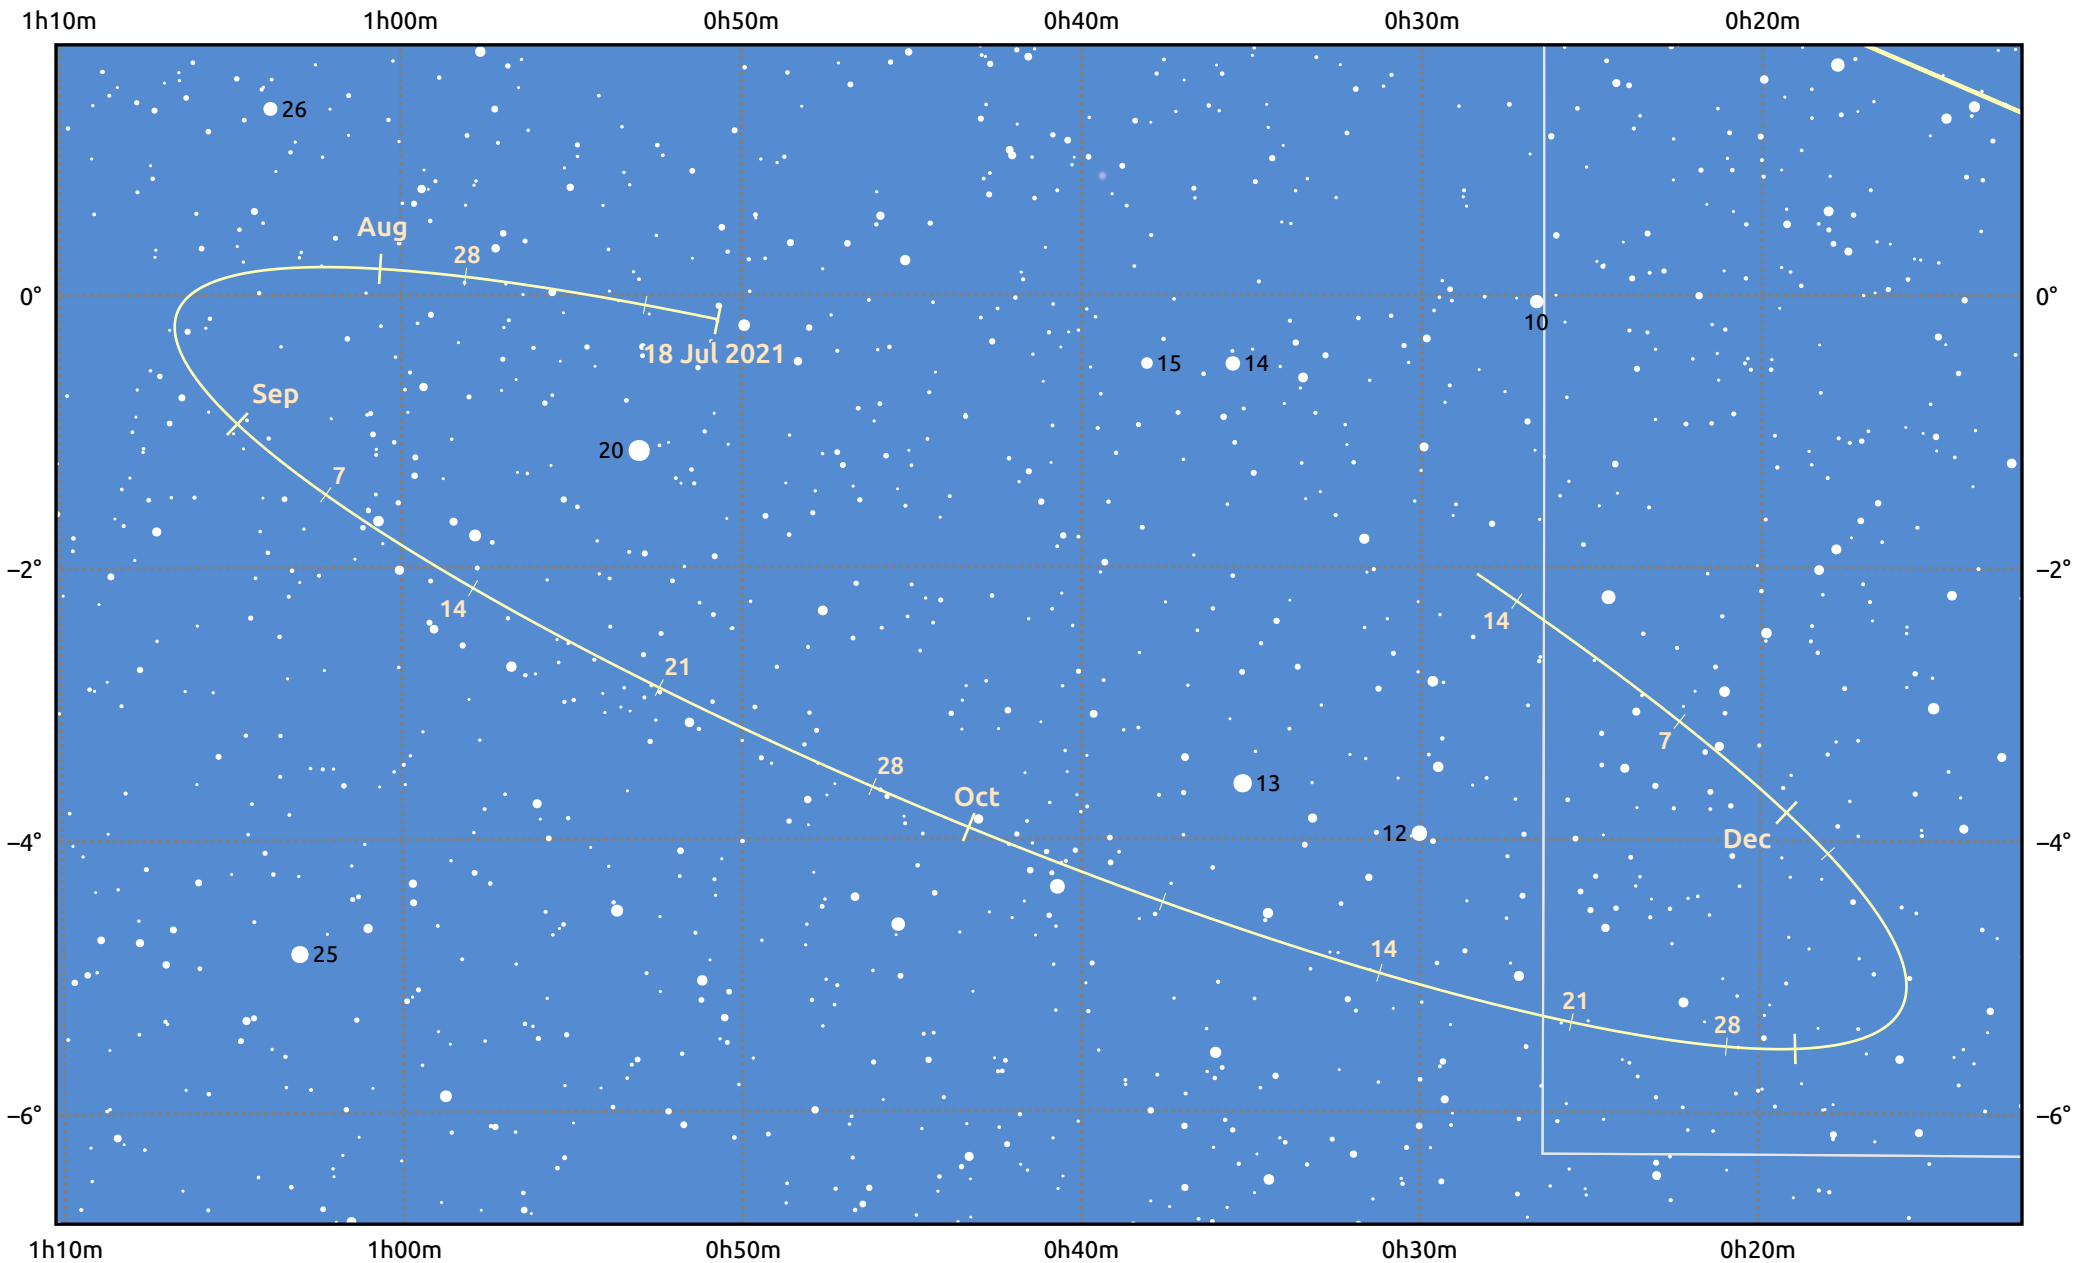

The path of Asteroid 40 Harmonia around opposition on 1 Oct 2021

© Dominic Ford 2011–2025. Date markers placed at midnight UTC. Downloaded from <https://in-the-sky.org>

Magnitude scale: 11.0 10.0 9.0 8.0 7.0 6.0 5.0 4.0

Ecliptic Plane

Galaxy Bright nebula Open cluster Globular cluster Planetary nebula

Date	Mag	Phase
2021 Aug 1	10.3	95%
2021 Sep 1	9.6	98%
2021 Sep 3	9.6	98%
2021 Oct 1	8.9	100%
2021 Nov 1	9.6	98%
2021 Dec 1	10.4	95%
2021 Dec 12	10.6	95%