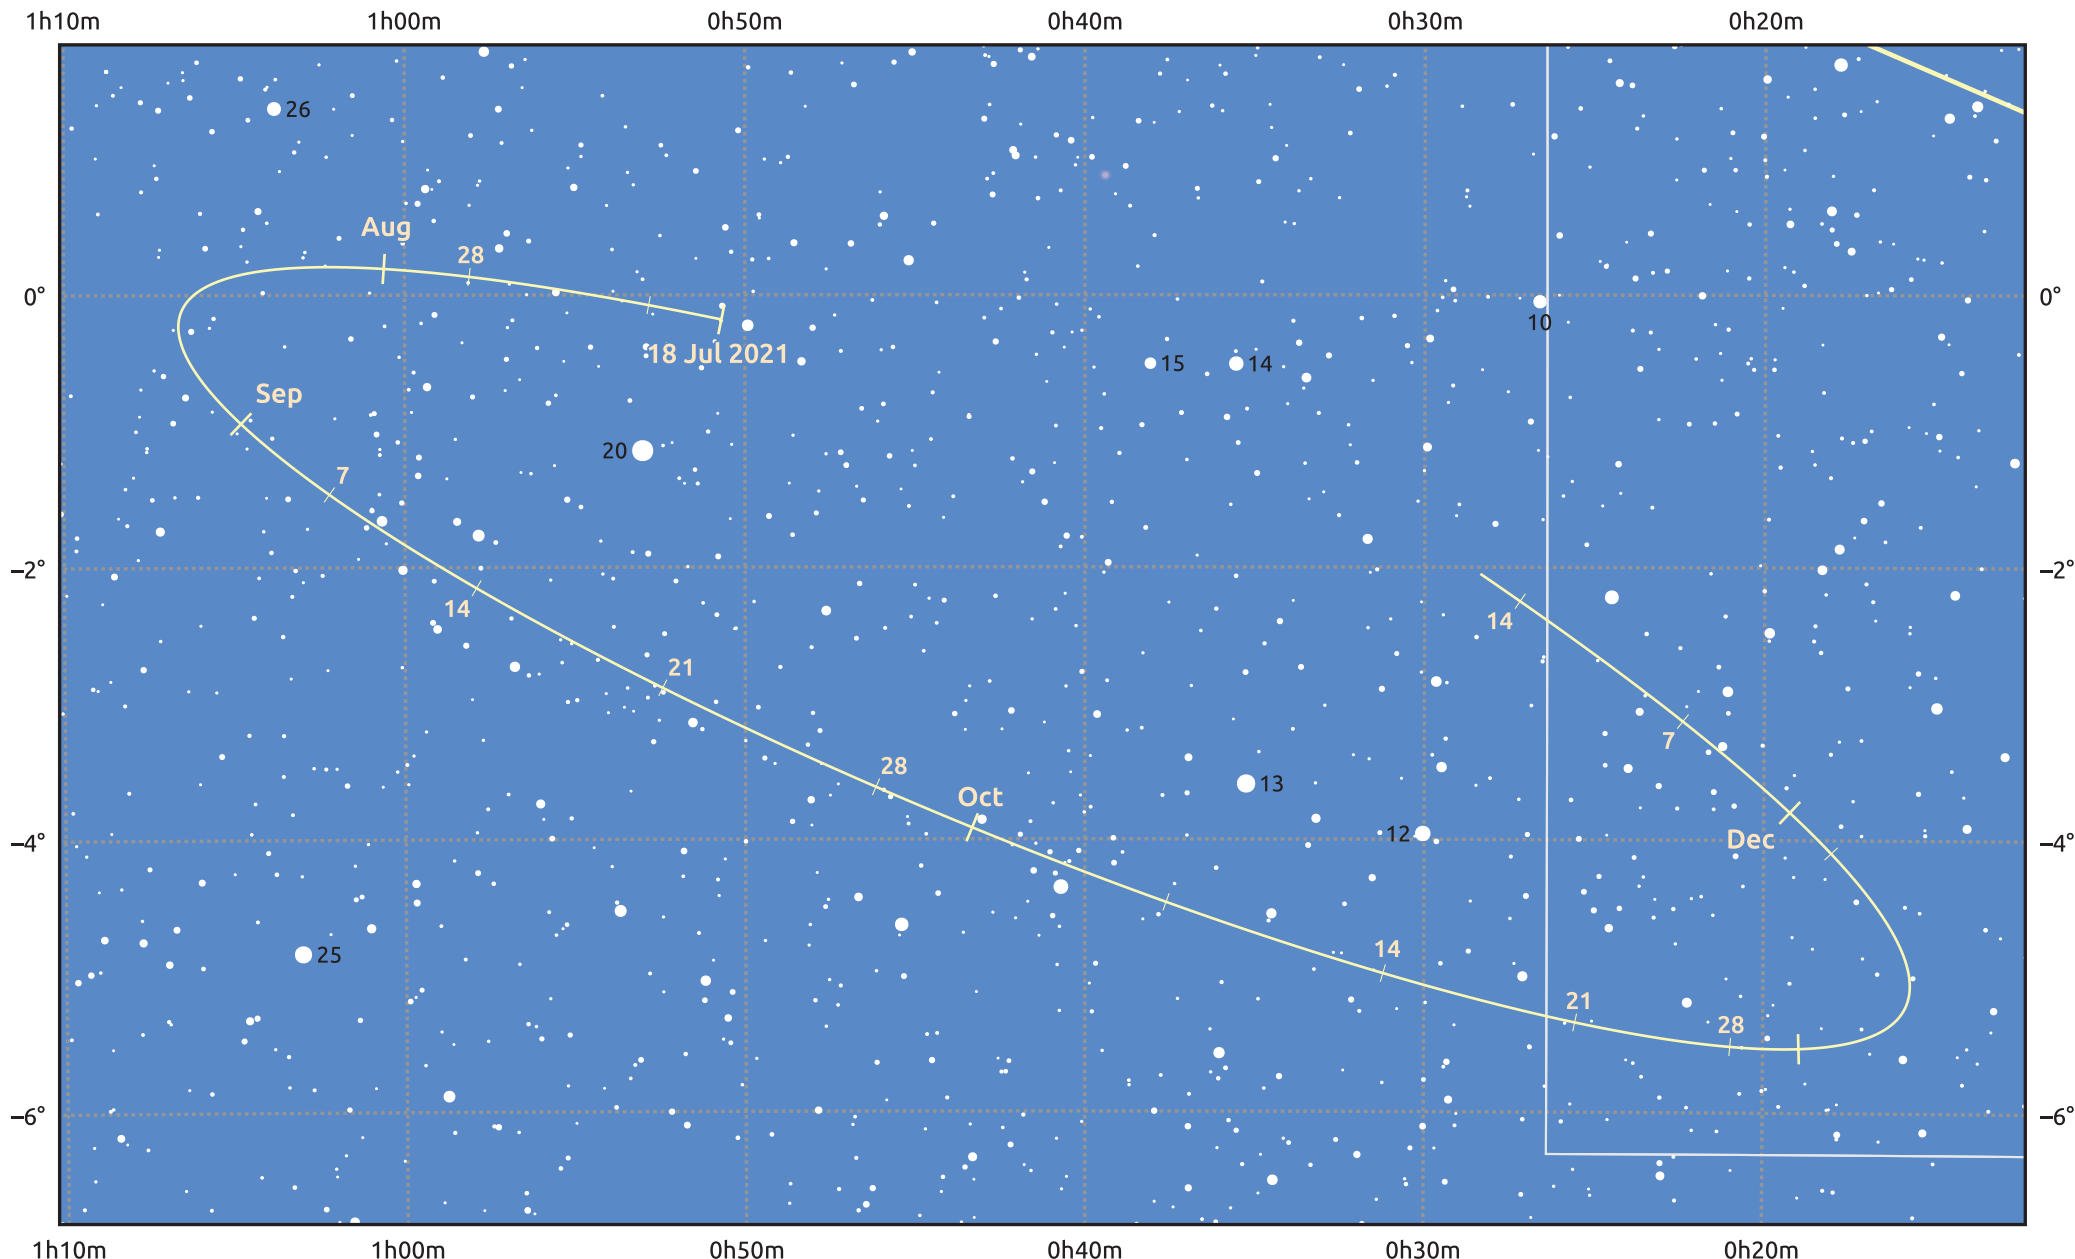

The path of Asteroid 40 Harmonia around opposition on 1 Oct 2021

© Dominic Ford 2011–2025. Date markers placed at midnight UTC. Downloaded from <https://in-the-sky.org>

Magnitude scale: · 11.0 · 10.0 · 9.0 · 8.0 · 7.0 · 6.0 ● 5.0 ● 4.0

— Ecliptic Plane

Galaxy Bright nebula Open cluster Globular cluster Planetary nebula

Date	Mag	Phase
2021 Aug 1	10.3	95%
2021 Sep 1	9.6	98%
2021 Sep 3	9.6	98%
2021 Oct 1	8.9	100%
2021 Nov 1	9.6	98%
2021 Dec 1	10.4	95%
2021 Dec 12	10.6	95%