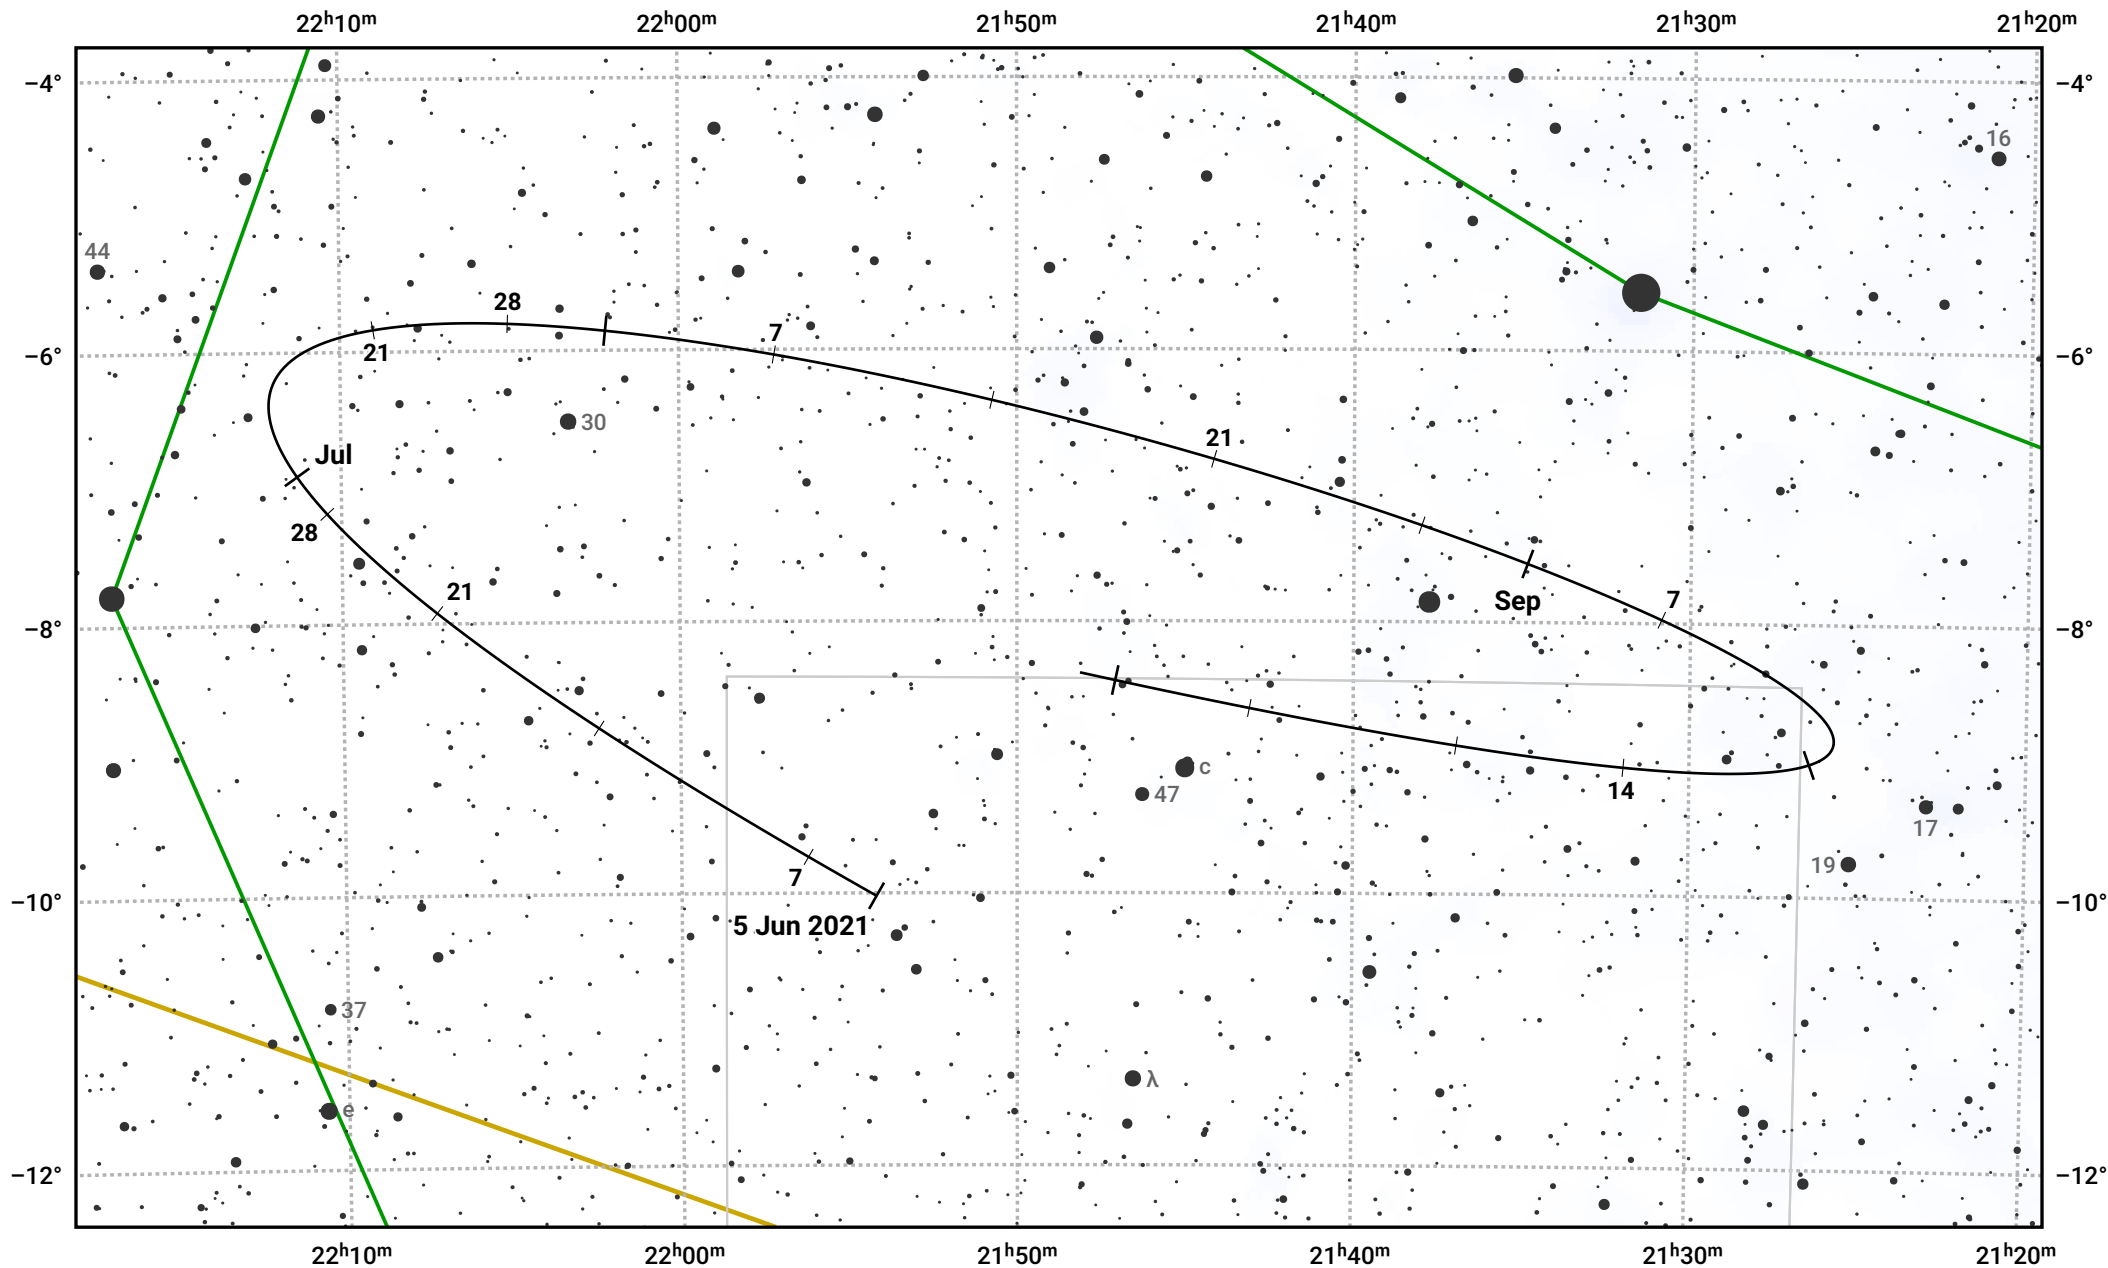

The path of Asteroid 43 Ariadne around opposition on 19 Aug 2021

© Dominic Ford 2011–2024. Date markers placed at midnight UTC. Downloaded from <https://in-the-sky.org>

Magnitude scale: 11.0 10.0 9.0 8.0 7.0 6.0 5.0 4.0 3.0 2.0

— Ecliptic Plane

Galaxy Bright nebula Open cluster Globular cluster

Date	Mag	Phase
2021 Jul 1	10.6	95%
2021 Jul 22	10.1	98%
2021 Aug 1	9.9	99%
2021 Sep 1	9.9	99%
2021 Oct 1	10.9	96%
2021 Oct 11	11.1	96%
2021 Nov 1	11.7	94%