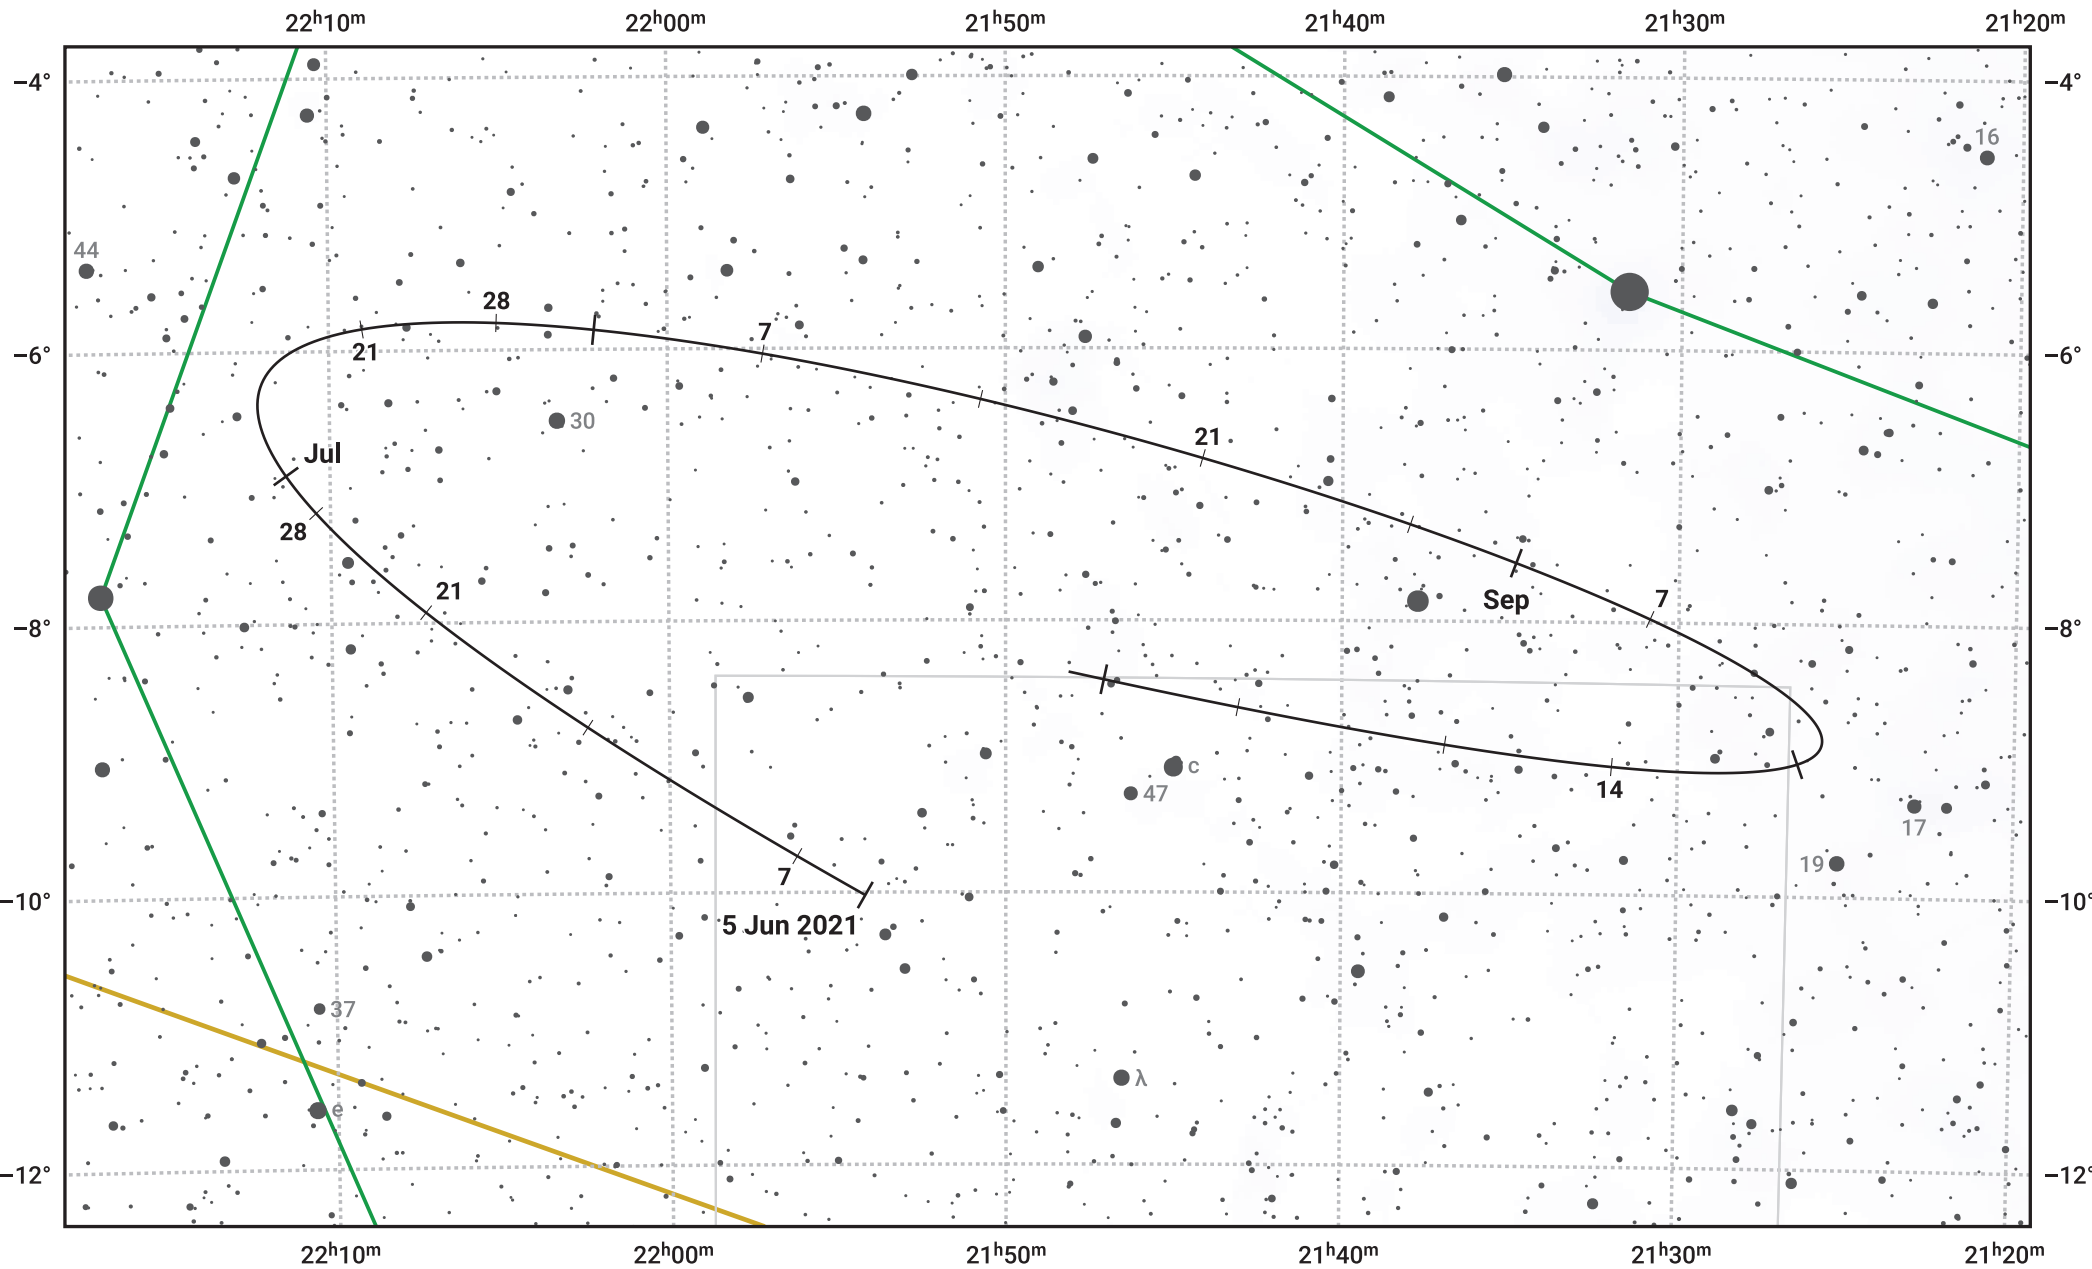

The path of Asteroid 43 Ariadne around opposition on 19 Aug 2021

© Dominic Ford 2011–2024. Date markers placed at midnight UTC. Downloaded from <https://in-the-sky.org>

Magnitude scale: 11.0 10.0 9.0 8.0 7.0 6.0 5.0 4.0 3.0 2.0

— Ecliptic Plane

- Galaxy
- Bright nebula
- Open cluster
- ⊕ Globular cluster

Date	Mag	Phase
2021 Jul 1	10.6	95%
2021 Jul 22	10.1	98%
2021 Aug 1	9.9	99%
2021 Sep 1	9.9	99%
2021 Oct 1	10.9	96%
2021 Oct 11	11.1	96%
2021 Nov 1	11.7	94%