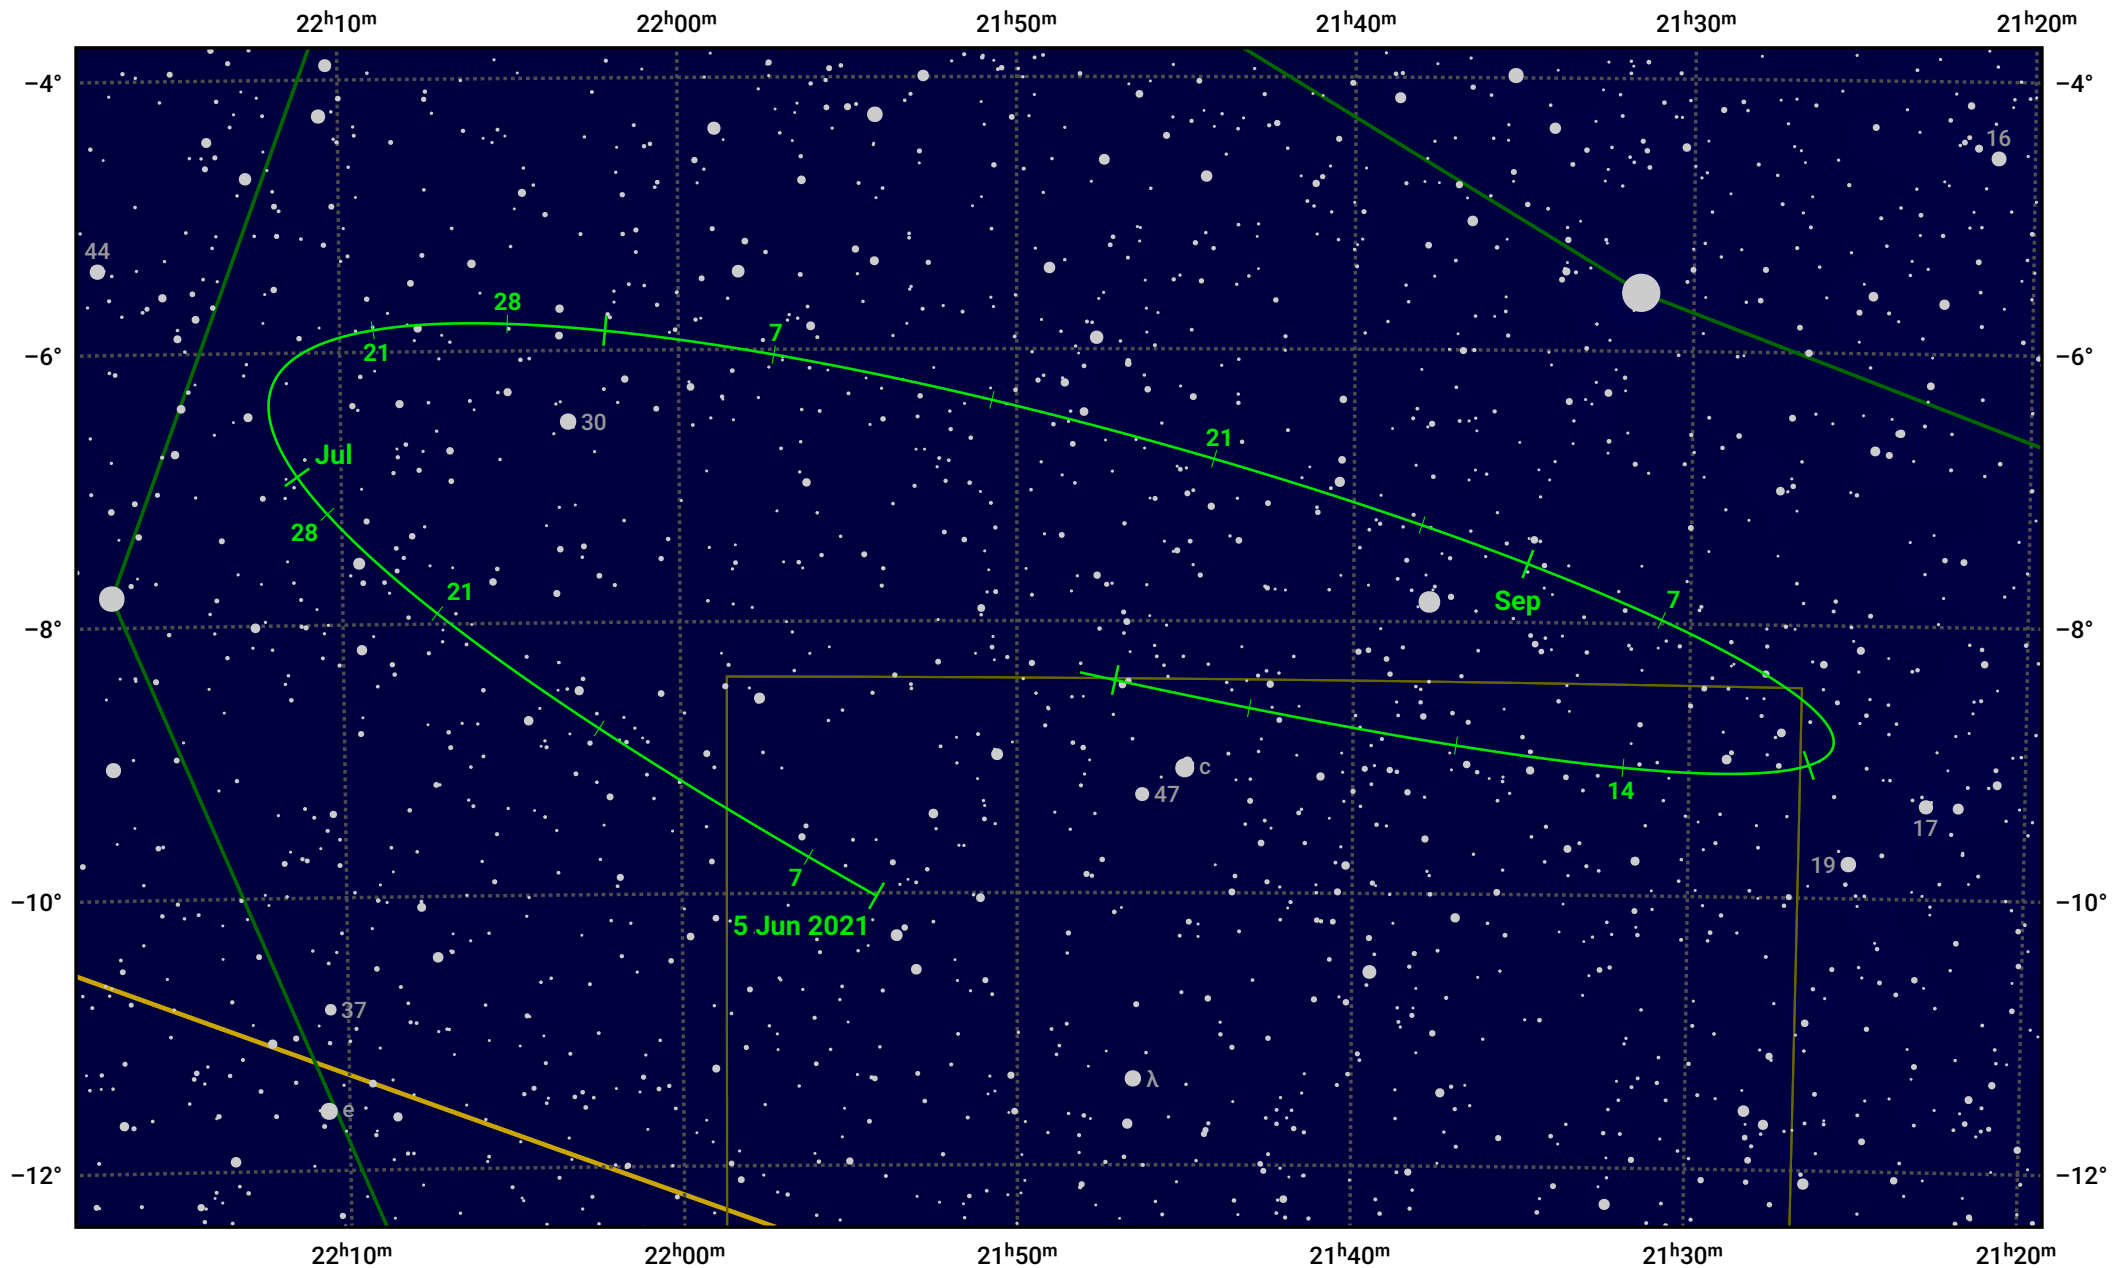

The path of Asteroid 43 Ariadne around opposition on 19 Aug 2021

© Dominic Ford 2011–2024. Date markers placed at midnight UTC. Downloaded from <https://in-the-sky.org>

Magnitude scale: 11.0 10.0 9.0 8.0 7.0 6.0 5.0 4.0 3.0 2.0

— Ecliptic Plane

Galaxy Bright nebula Open cluster Globular cluster

Date	Mag	Phase
2021 Jul 1	10.6	95%
2021 Jul 22	10.1	98%
2021 Aug 1	9.9	99%
2021 Sep 1	9.9	99%
2021 Oct 1	10.9	96%
2021 Oct 11	11.1	96%
2021 Nov 1	11.7	94%