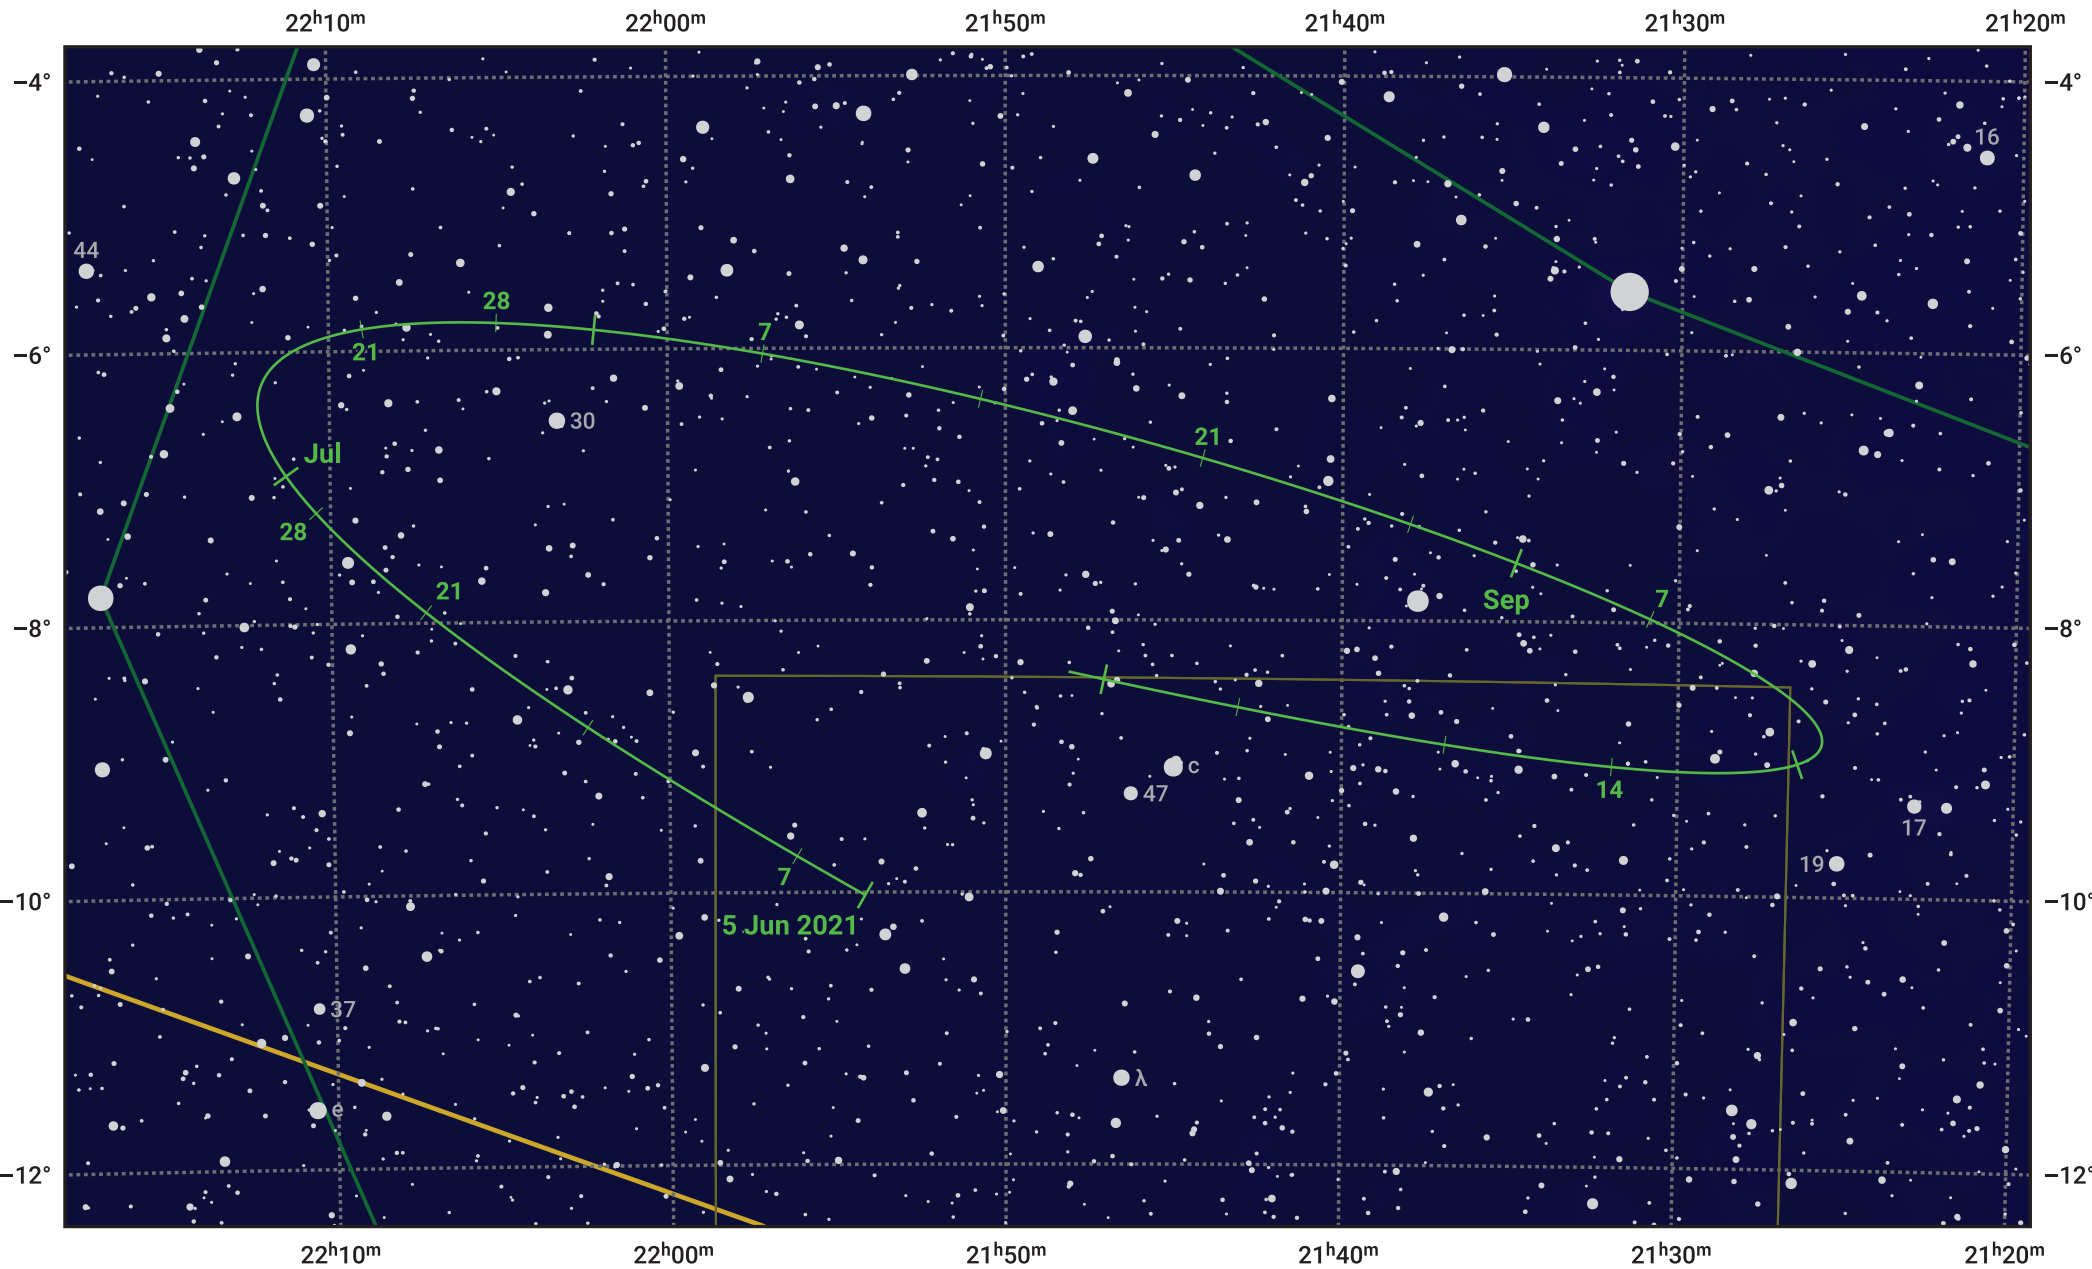

The path of Asteroid 43 Ariadne around opposition on 19 Aug 2021

© Dominic Ford 2011–2024. Date markers placed at midnight UTC. Downloaded from <https://in-the-sky.org>

Magnitude scale: 11.0 10.0 9.0 8.0 7.0 6.0 5.0 4.0 3.0 2.0

— Ecliptic Plane

- Galaxy
- Bright nebula
- Open cluster
- ⊕ Globular cluster

Date	Mag	Phase
2021 Jul 1	10.6	95%
2021 Jul 22	10.1	98%
2021 Aug 1	9.9	99%
2021 Sep 1	9.9	99%
2021 Oct 1	10.9	96%
2021 Oct 11	11.1	96%
2021 Nov 1	11.7	94%