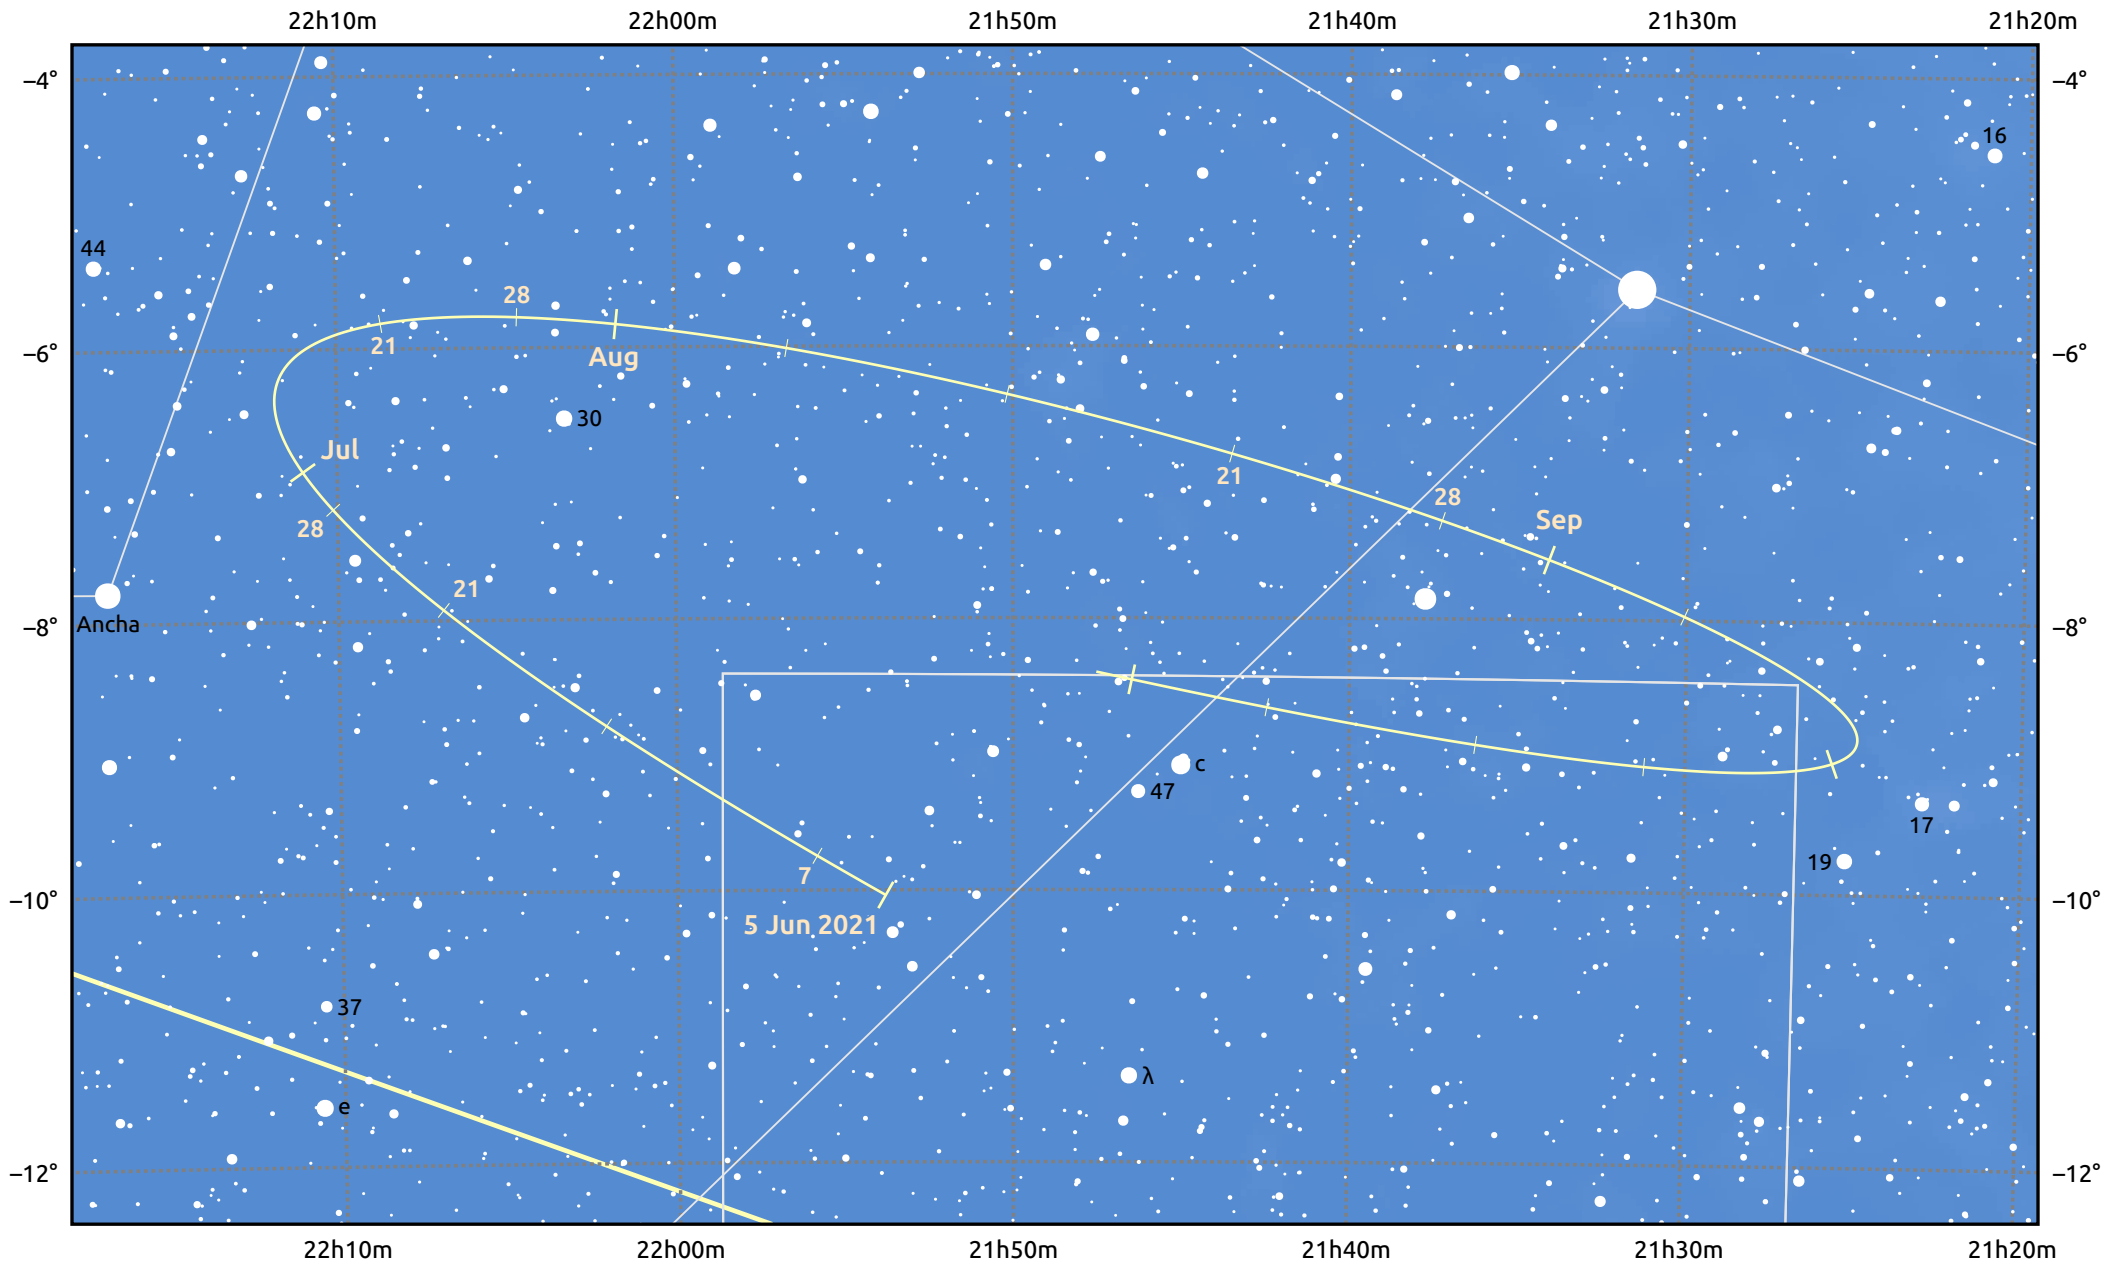

# The path of Asteroid 43 Ariadne around opposition on 19 Aug 2021

© Dominic Ford 2011–2025. Date markers placed at midnight UTC. Downloaded from <https://in-the-sky.org>

Magnitude scale: · 11.0 · 10.0 · 9.0 · 8.0 · 7.0 · 6.0 · 5.0 · 4.0 · 3.0 · 2.0

— Ecliptic Plane

Galaxy    Bright nebula    Open cluster    Globular cluster    Planetary nebula

Date	Mag	Phase
2021 Jul 1	10.6	95%
2021 Jul 22	10.1	98%
2021 Aug 1	9.9	99%
2021 Sep 1	9.9	99%
2021 Oct 1	10.8	96%
2021 Oct 11	11.1	95%
2021 Nov 1	11.6	94%