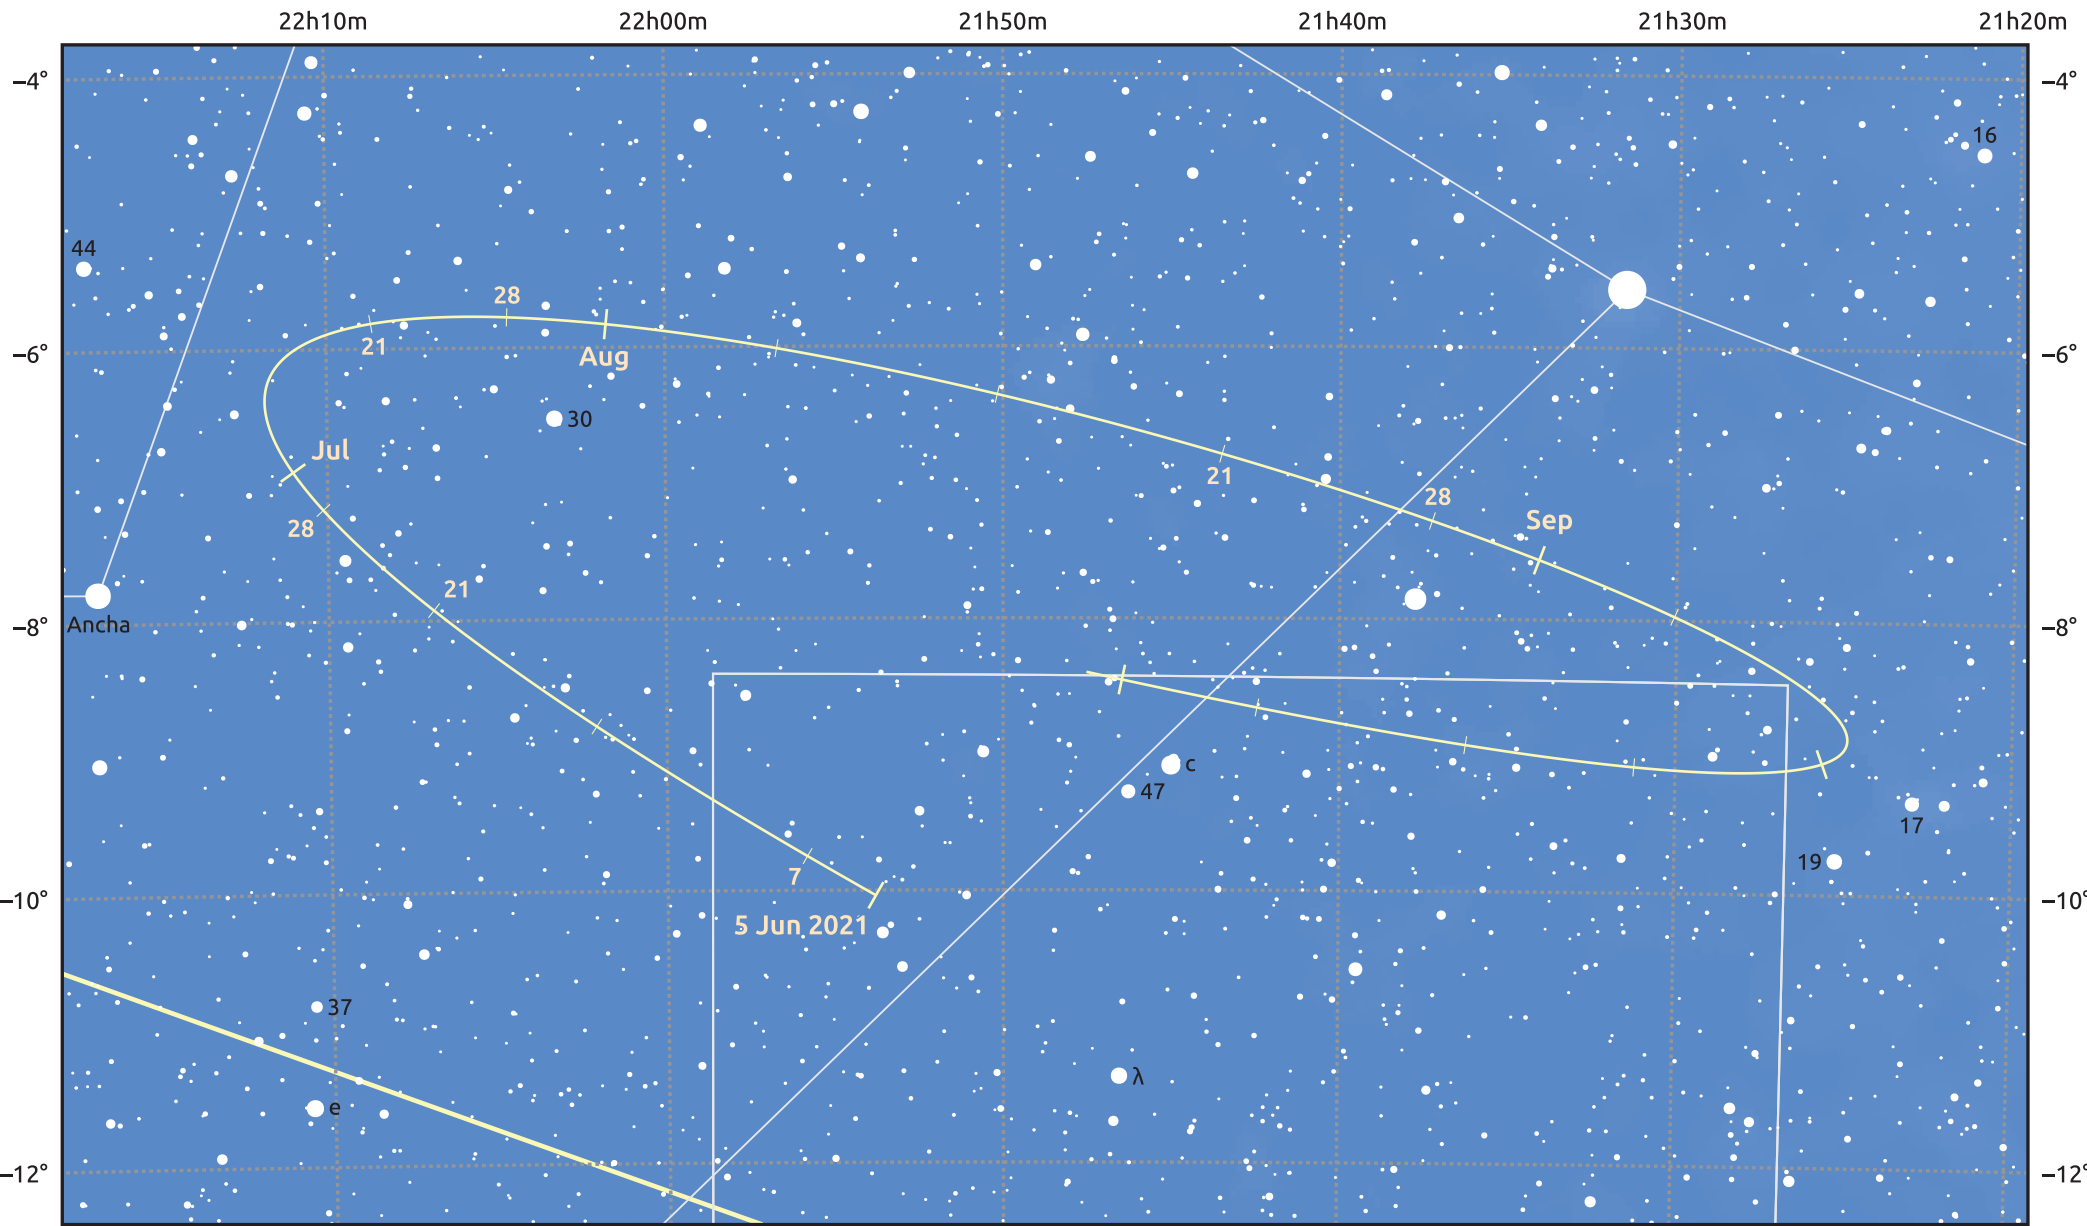

# The path of Asteroid 43 Ariadne around opposition on 19 Aug 2021

© Dominic Ford 2011–2025. Date markers placed at midnight UTC. Downloaded from <https://in-the-sky.org>

Magnitude scale: · 11.0 · 10.0 · 9.0 · 8.0 · 7.0 · 6.0 · 5.0 · 4.0 · 3.0 · 2.0

— Ecliptic Plane

Galaxy    Bright nebula    Open cluster    Globular cluster    Planetary nebula

Date	Mag	Phase
2021 Jul 1	10.6	95%
2021 Jul 22	10.1	98%
2021 Aug 1	9.9	99%
2021 Sep 1	9.9	99%
2021 Oct 1	10.8	96%
2021 Oct 11	11.1	95%
2021 Nov 1	11.6	94%