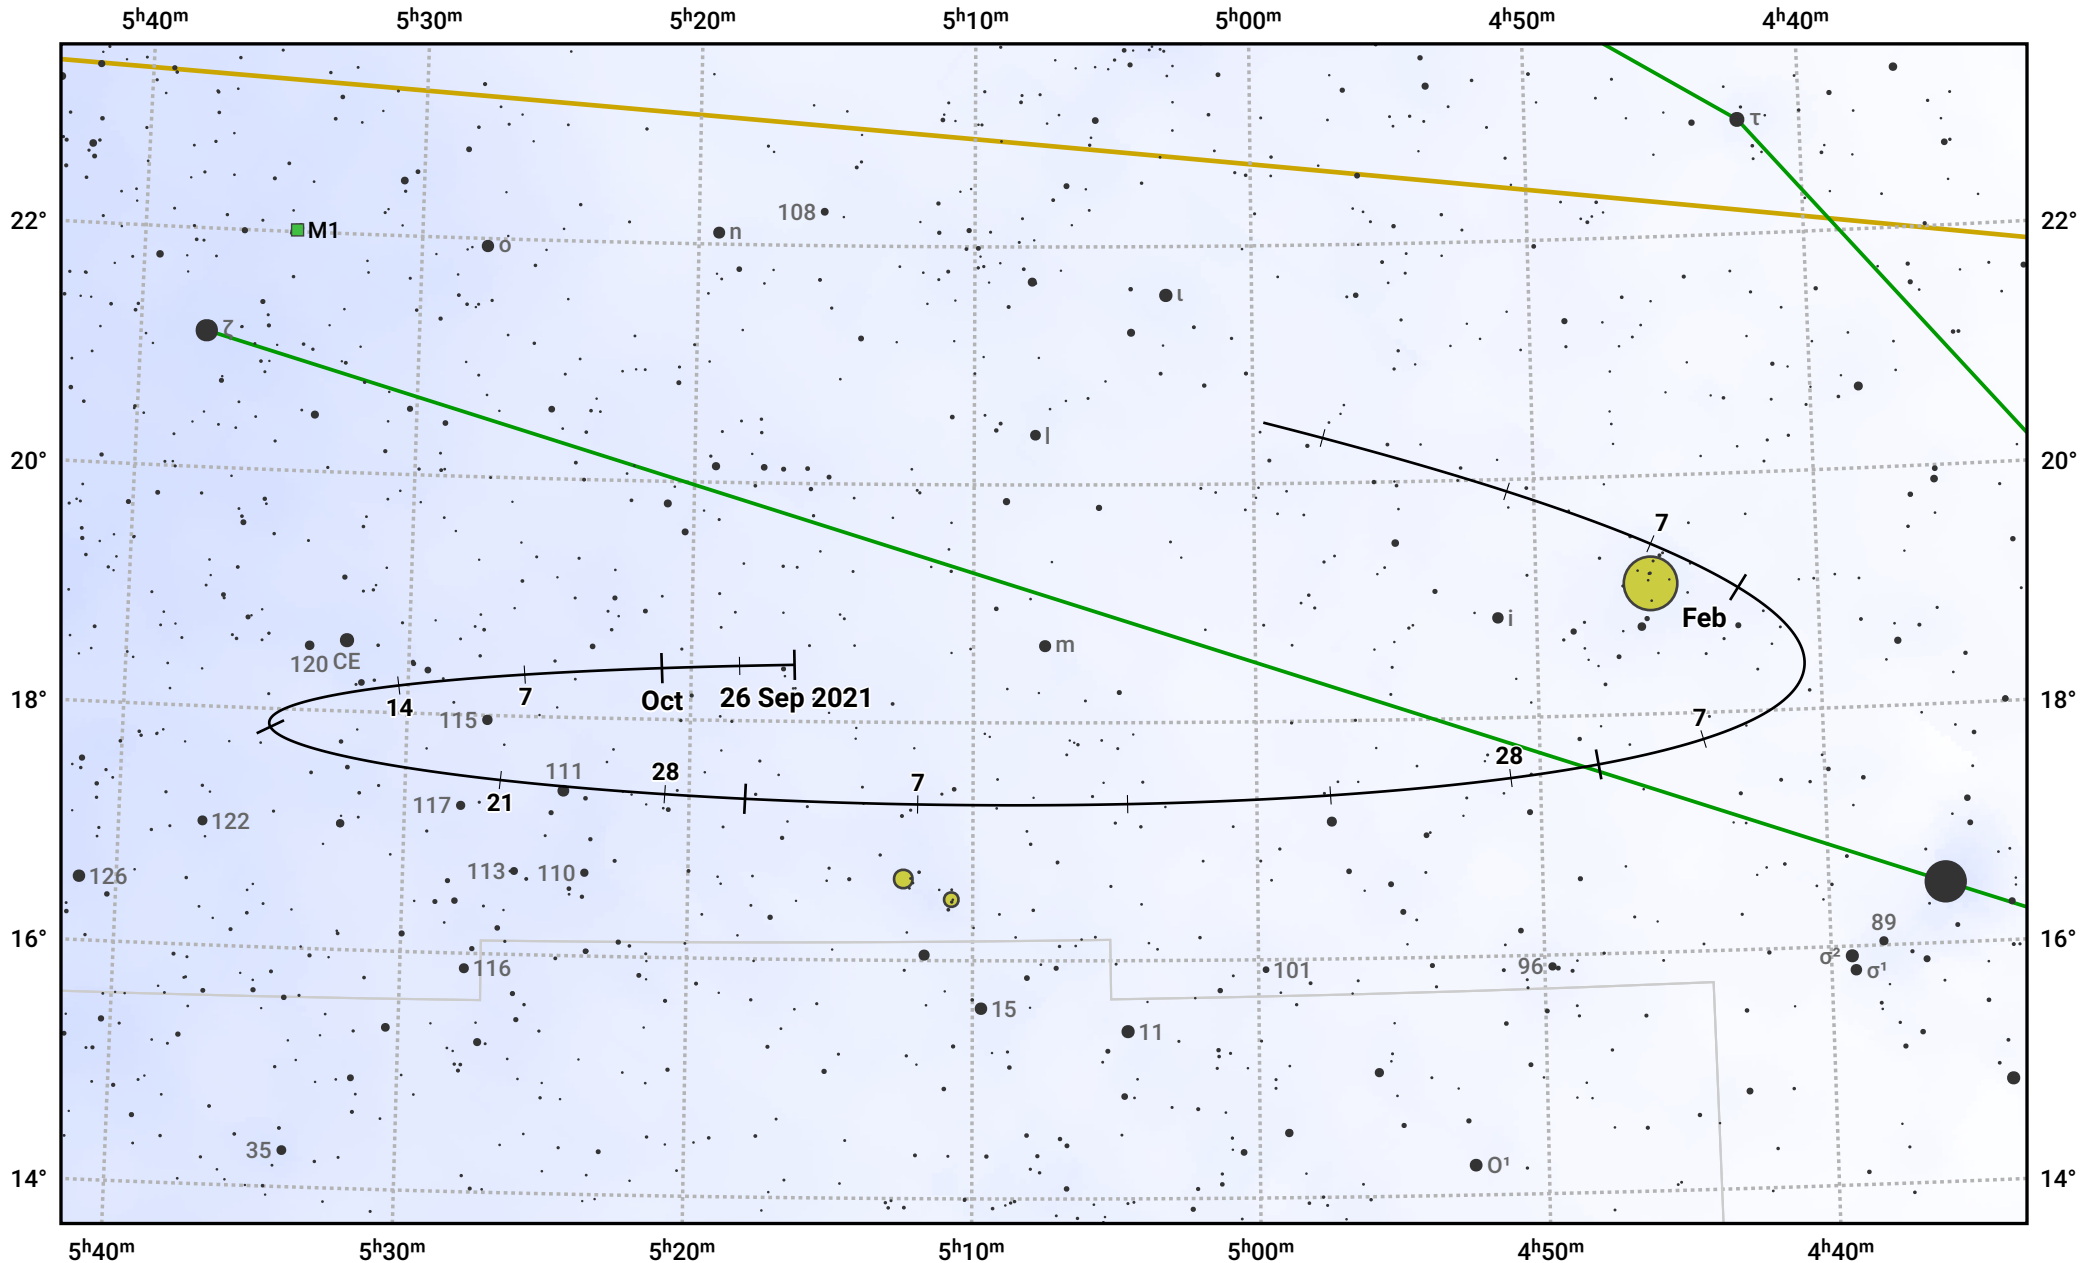

The path of Asteroid 44 Nysa around opposition on 10 Dec 2021

© Dominic Ford 2011–2024. Date markers placed at midnight UTC. Downloaded from <https://in-the-sky.org>

— Ecliptic Plane

● Galaxy ● Bright nebula ● Open cluster ● Globular cluster

Date	Mag	Phase
2021 Oct 1	10.8	95%
2021 Nov 1	10.0	97%
2021 Nov 7	9.9	98%
2021 Dec 1	9.2	100%
2022 Jan 1	9.5	99%
2022 Feb 1	10.2	96%