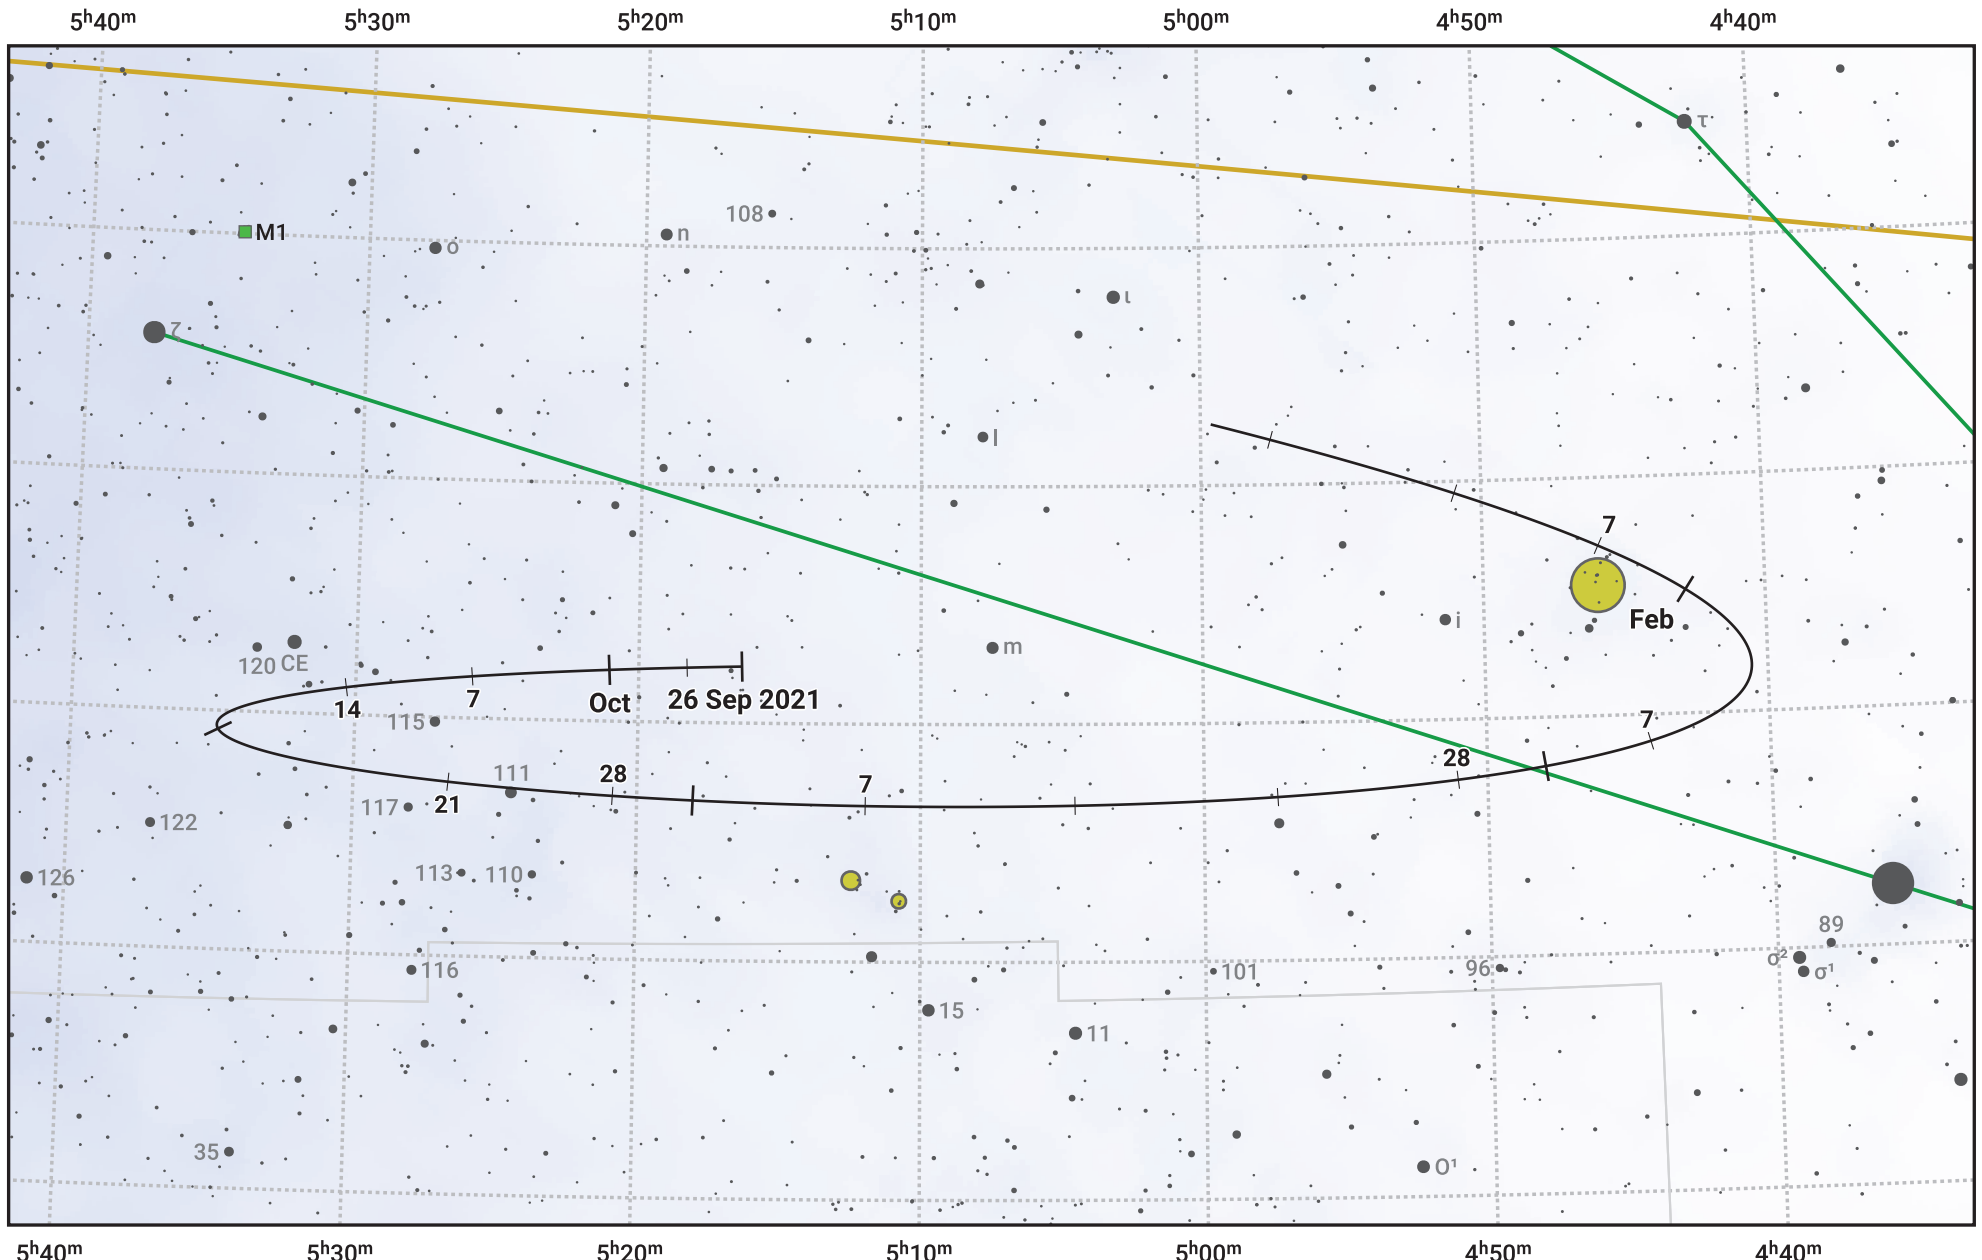

The path of Asteroid 44 Nysa around opposition on 10 Dec 2021

© Dominic Ford 2011–2024. Date markers placed at midnight UTC. Downloaded from <https://in-the-sky.org>

— Ecliptic Plane

Galaxy Bright nebula Open cluster Globular cluster

Date	Mag	Phase
2021 Oct 1	10.8	95%
2021 Nov 1	10.0	97%
2021 Nov 7	9.9	98%
2021 Dec 1	9.2	100%
2022 Jan 1	9.5	99%
2022 Feb 1	10.2	96%