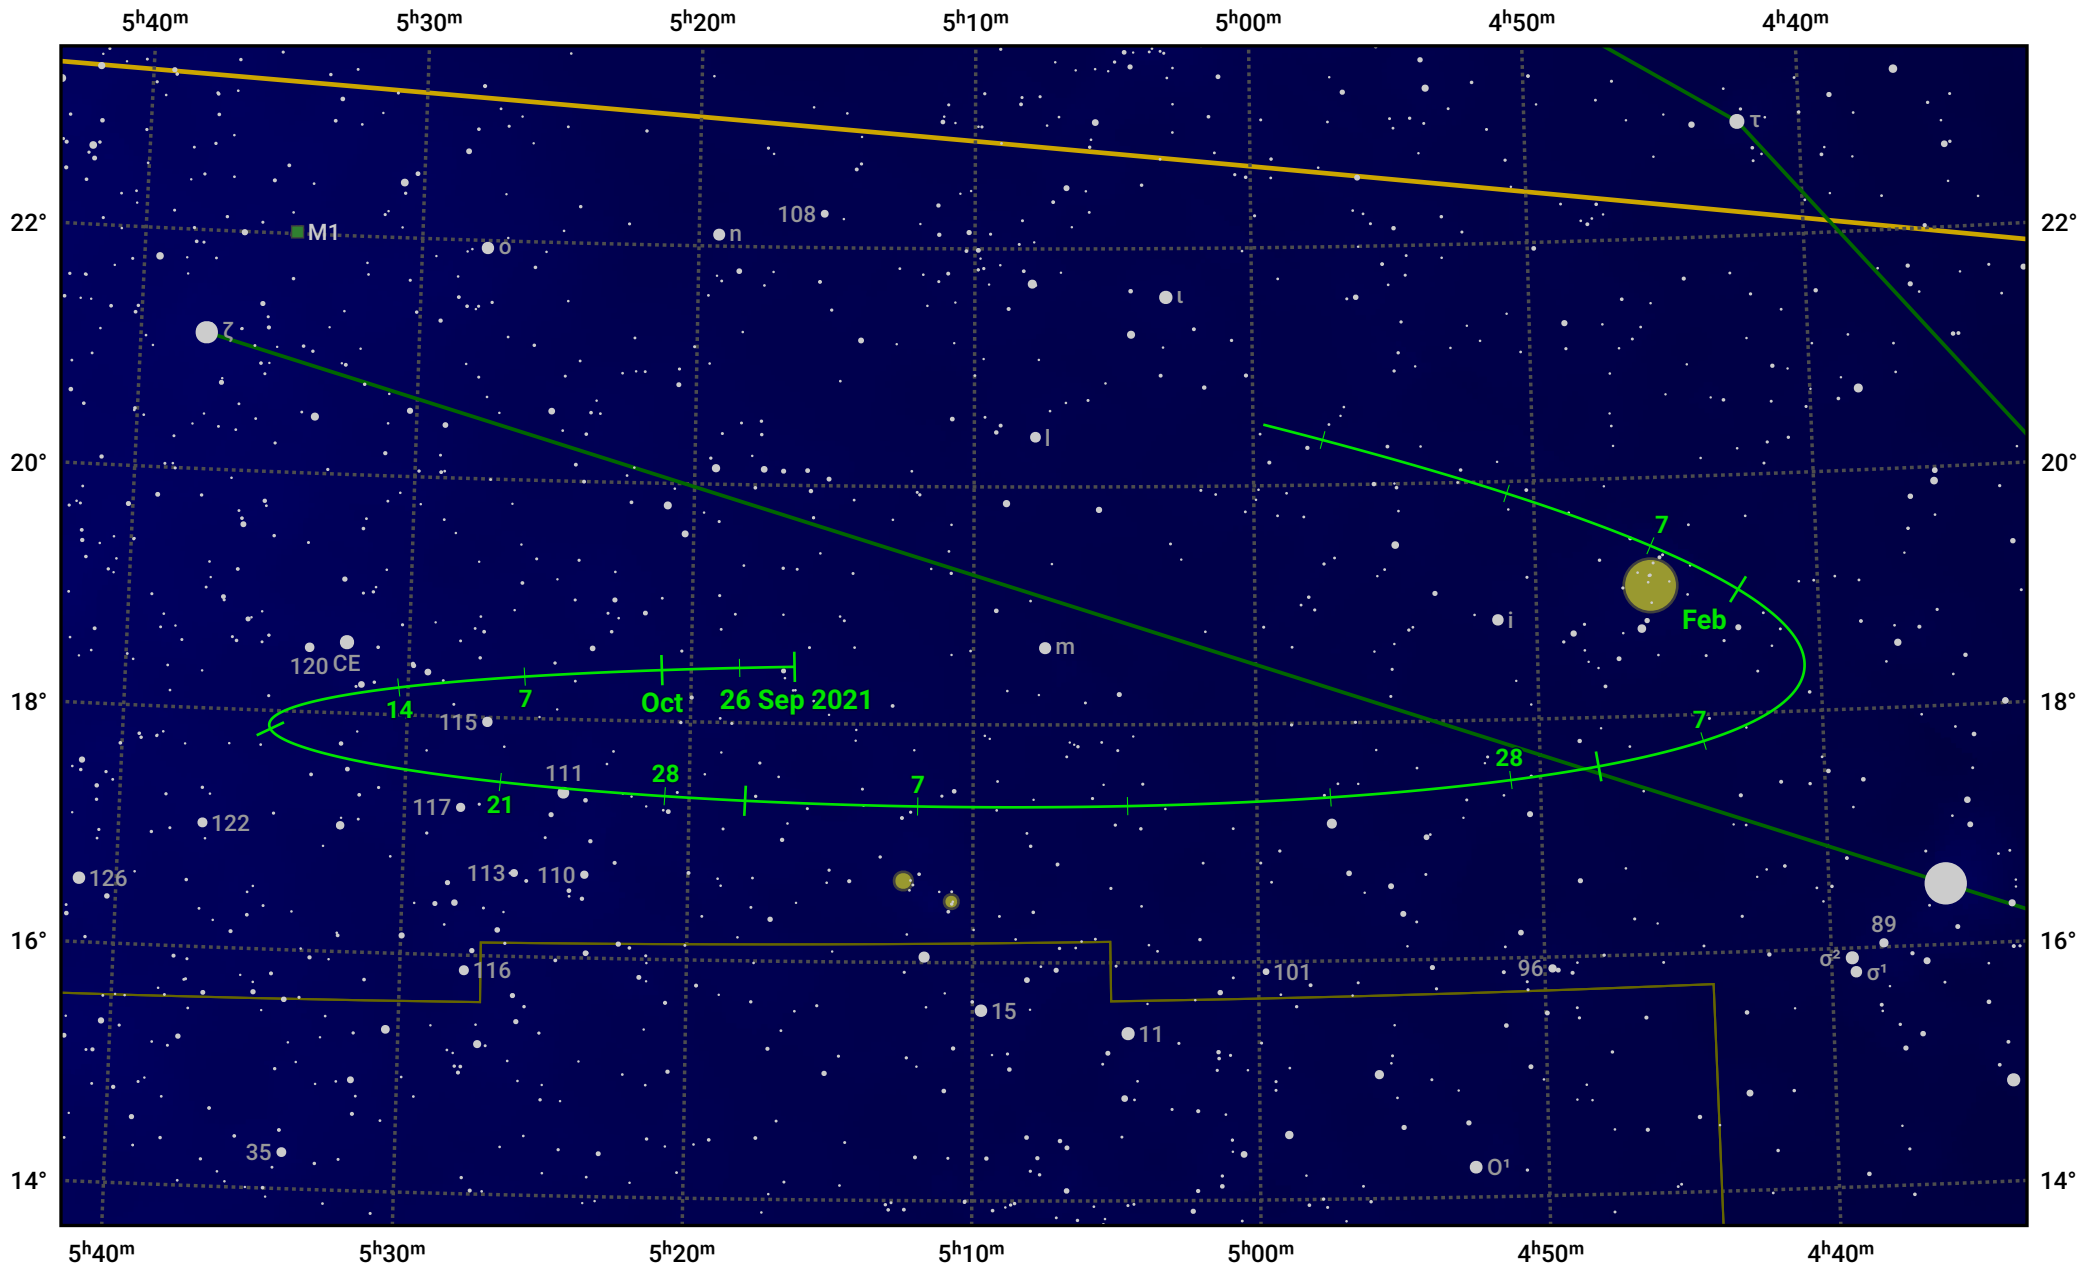

The path of Asteroid 44 Nysa around opposition on 10 Dec 2021

© Dominic Ford 2011–2024. Date markers placed at midnight UTC. Downloaded from <https://in-the-sky.org>

— Ecliptic Plane

Galaxy Bright nebula Open cluster Globular cluster

Date	Mag	Phase
2021 Oct 1	10.8	95%
2021 Nov 1	10.0	97%
2021 Nov 7	9.9	98%
2021 Dec 1	9.2	100%
2022 Jan 1	9.5	99%
2022 Feb 1	10.2	96%