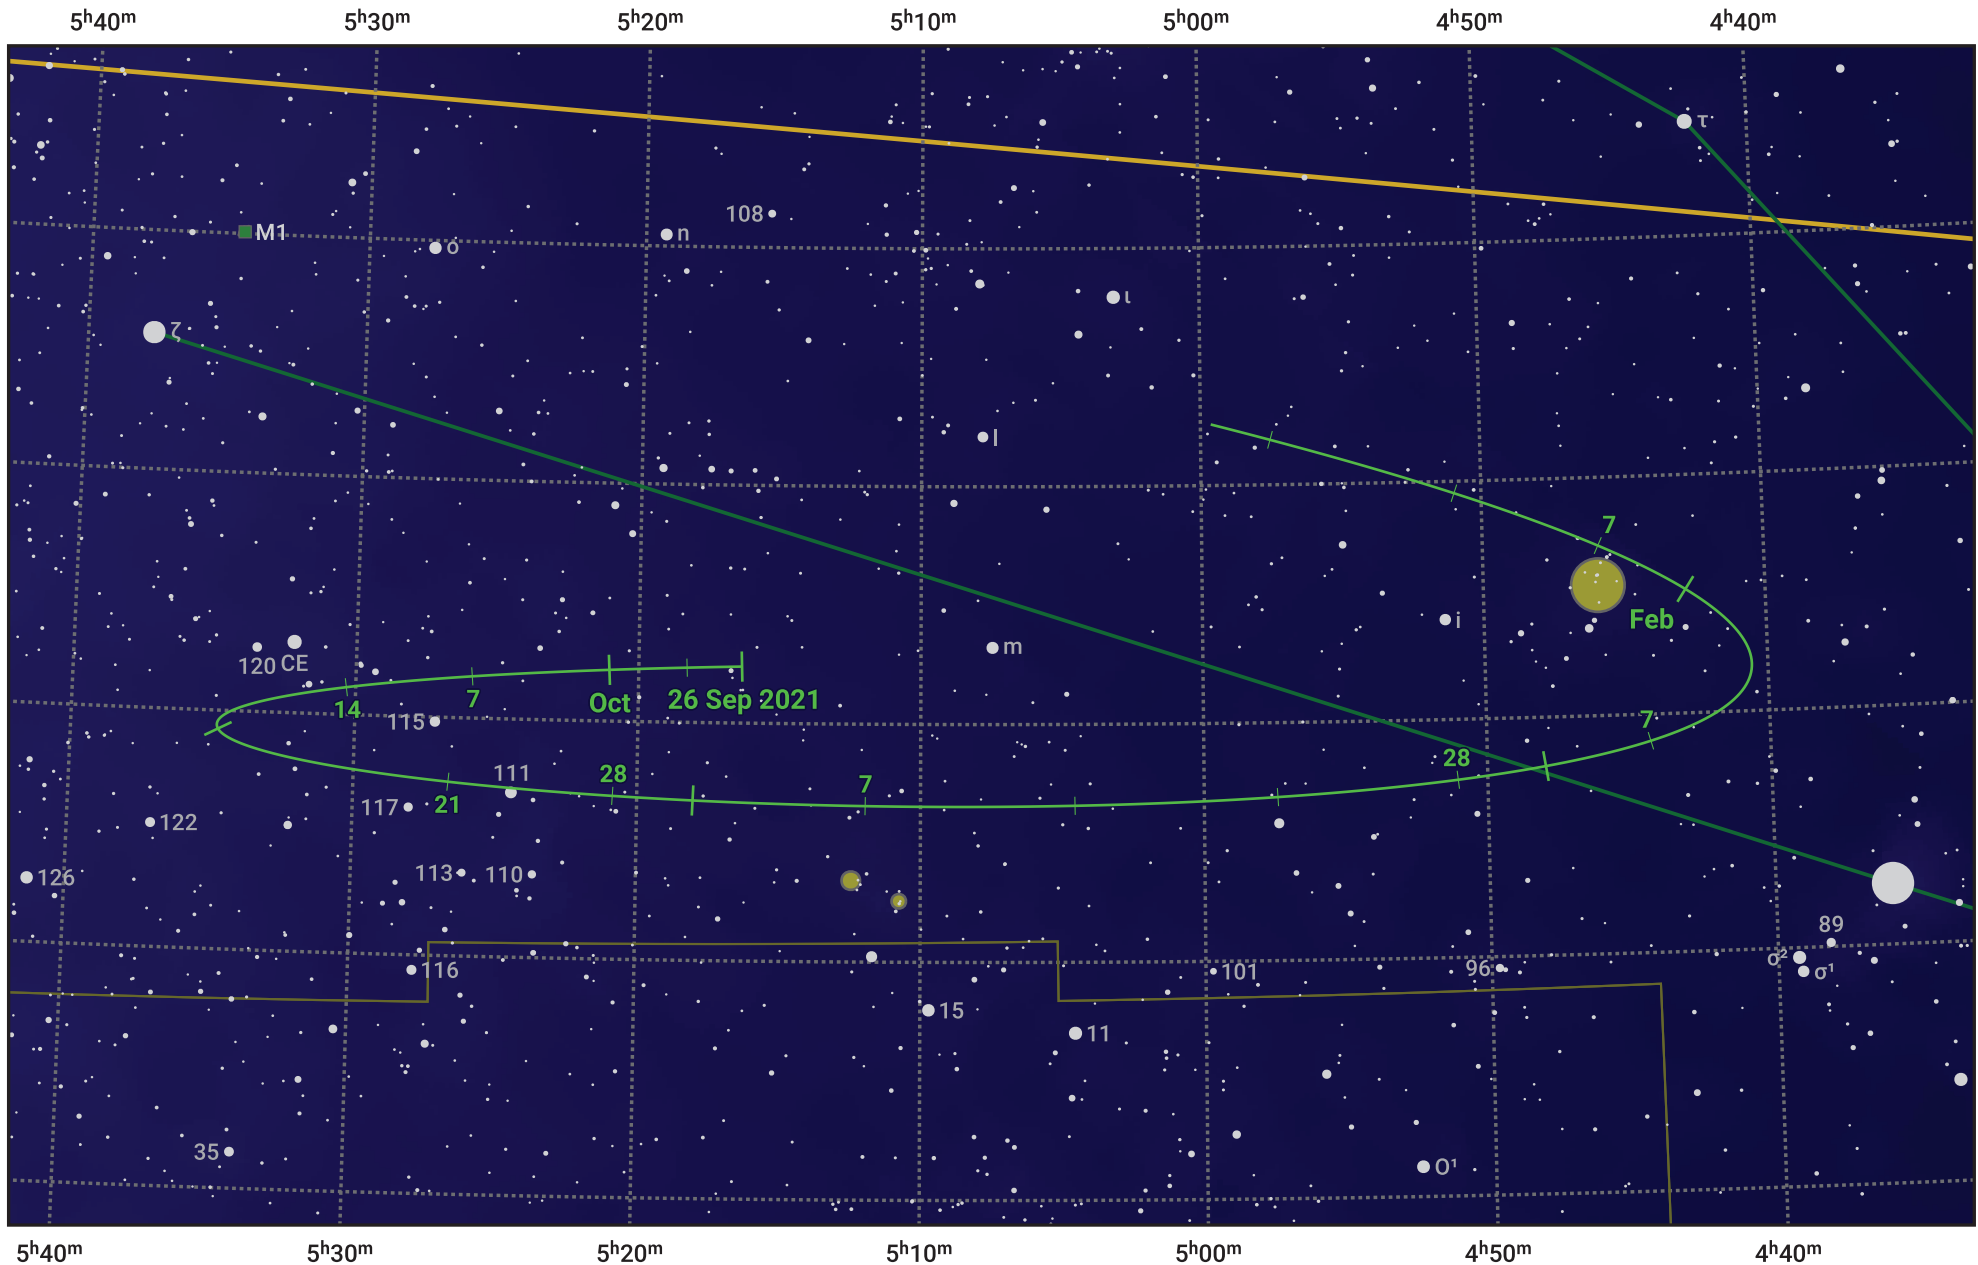

The path of Asteroid 44 Nysa around opposition on 10 Dec 2021

© Dominic Ford 2011–2024. Date markers placed at midnight UTC. Downloaded from <https://in-the-sky.org>

— Ecliptic Plane

Galaxy Bright nebula Open cluster Globular cluster