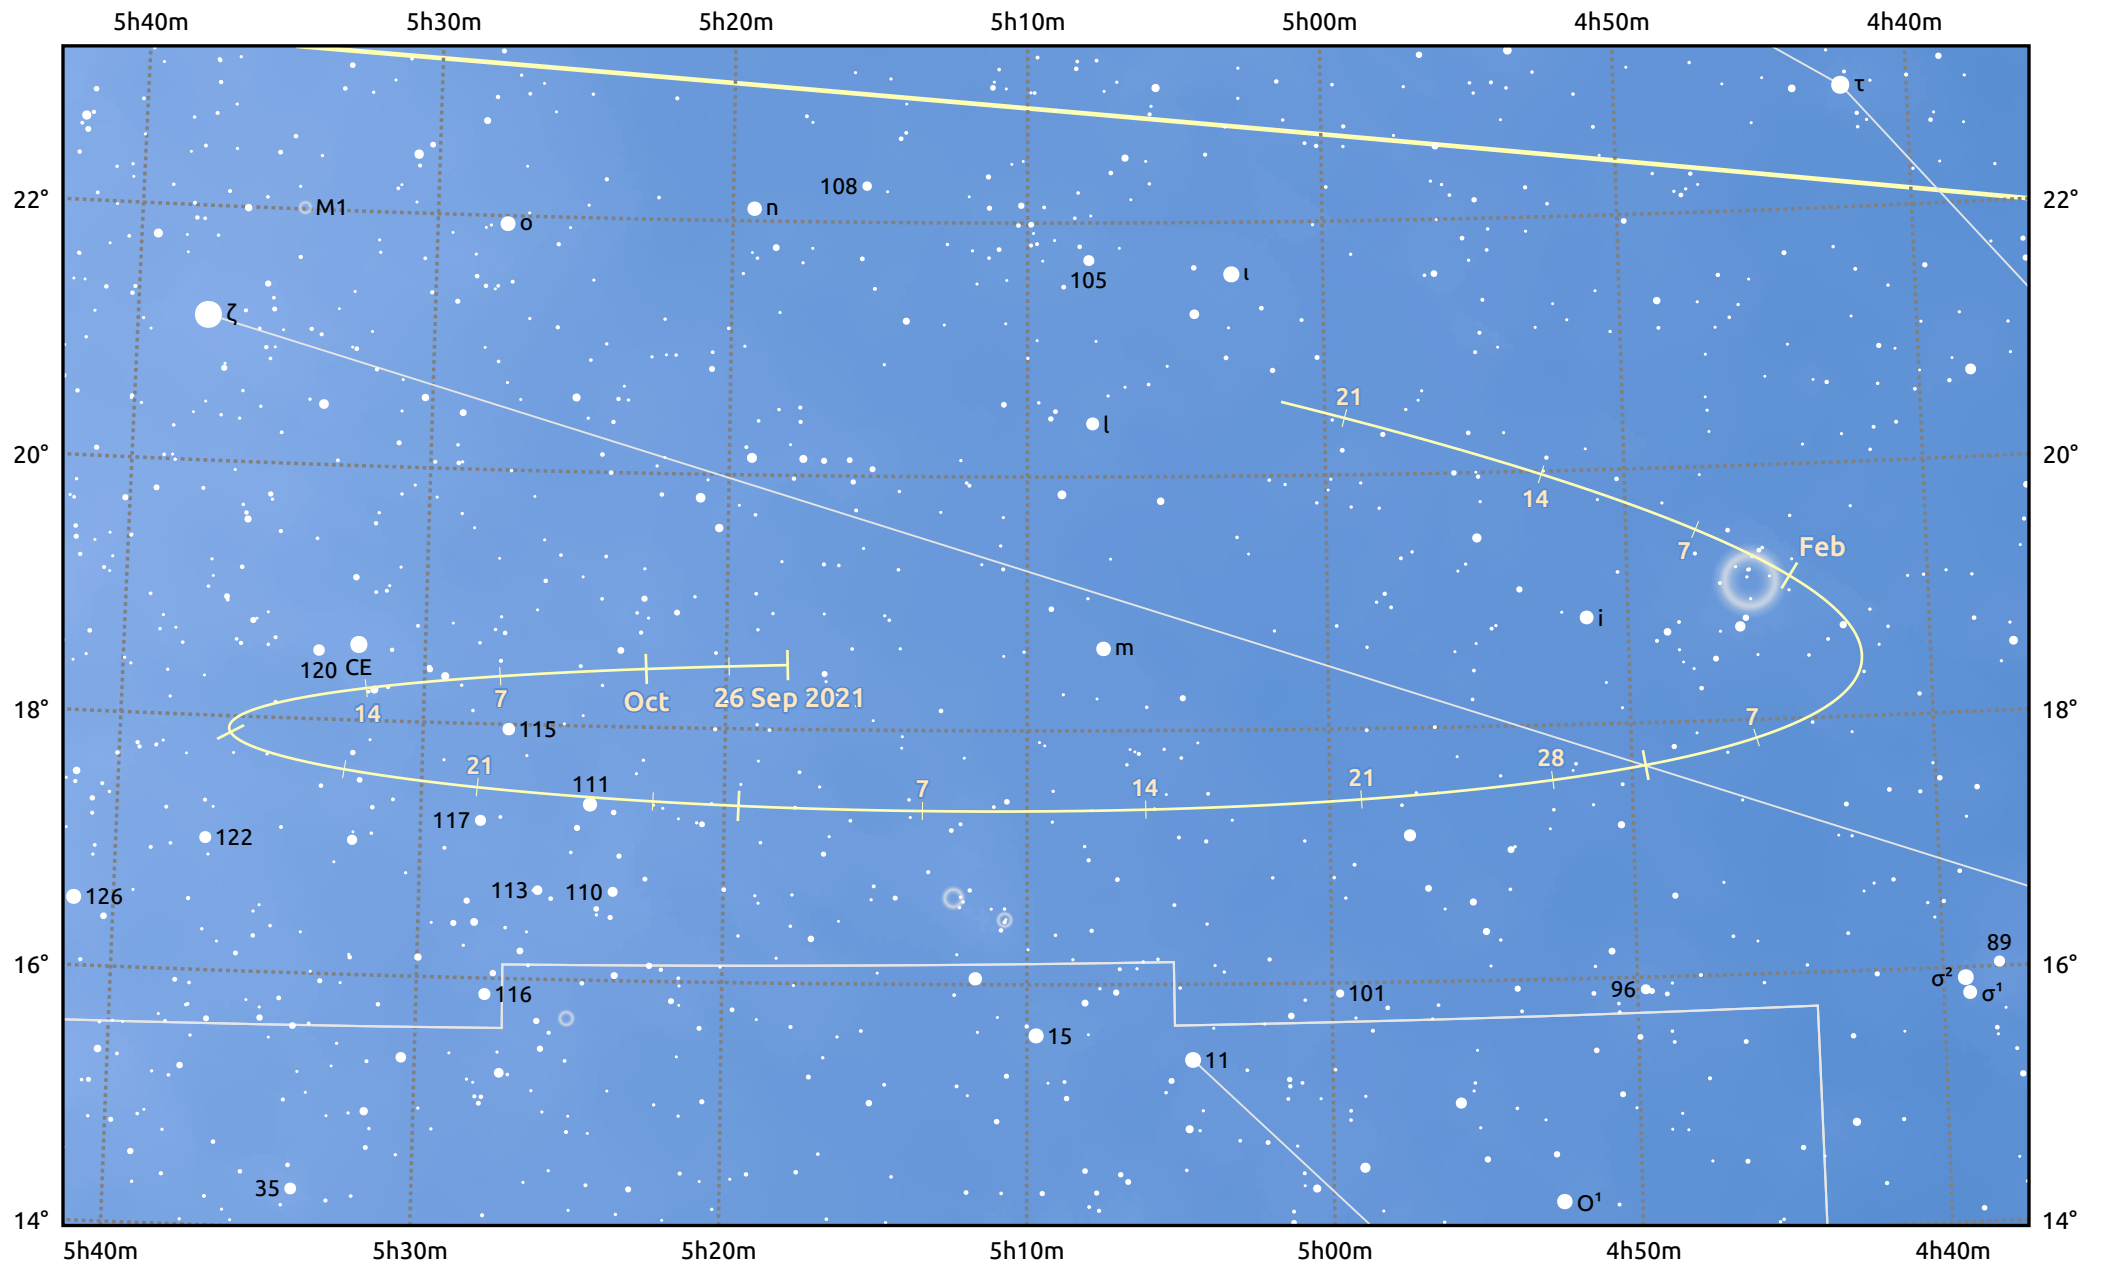

The path of Asteroid 44 Nysa around opposition on 10 Dec 2021

© Dominic Ford 2011–2025. Date markers placed at midnight UTC. Downloaded from <https://in-the-sky.org>

Magnitude scale: • 10.0 • 9.0 • 8.0 • 7.0 • 6.0 • 5.0 • 4.0 • 3.0

— Ecliptic Plane

Galaxy Bright nebula Open cluster Globular cluster Planetary nebula

Date	Mag	Phase
2021 Oct 1	10.8	95%
2021 Nov 1	10.0	97%
2021 Nov 7	9.9	98%
2021 Dec 1	9.2	100%
2022 Jan 1	9.5	99%
2022 Feb 1	10.2	96%