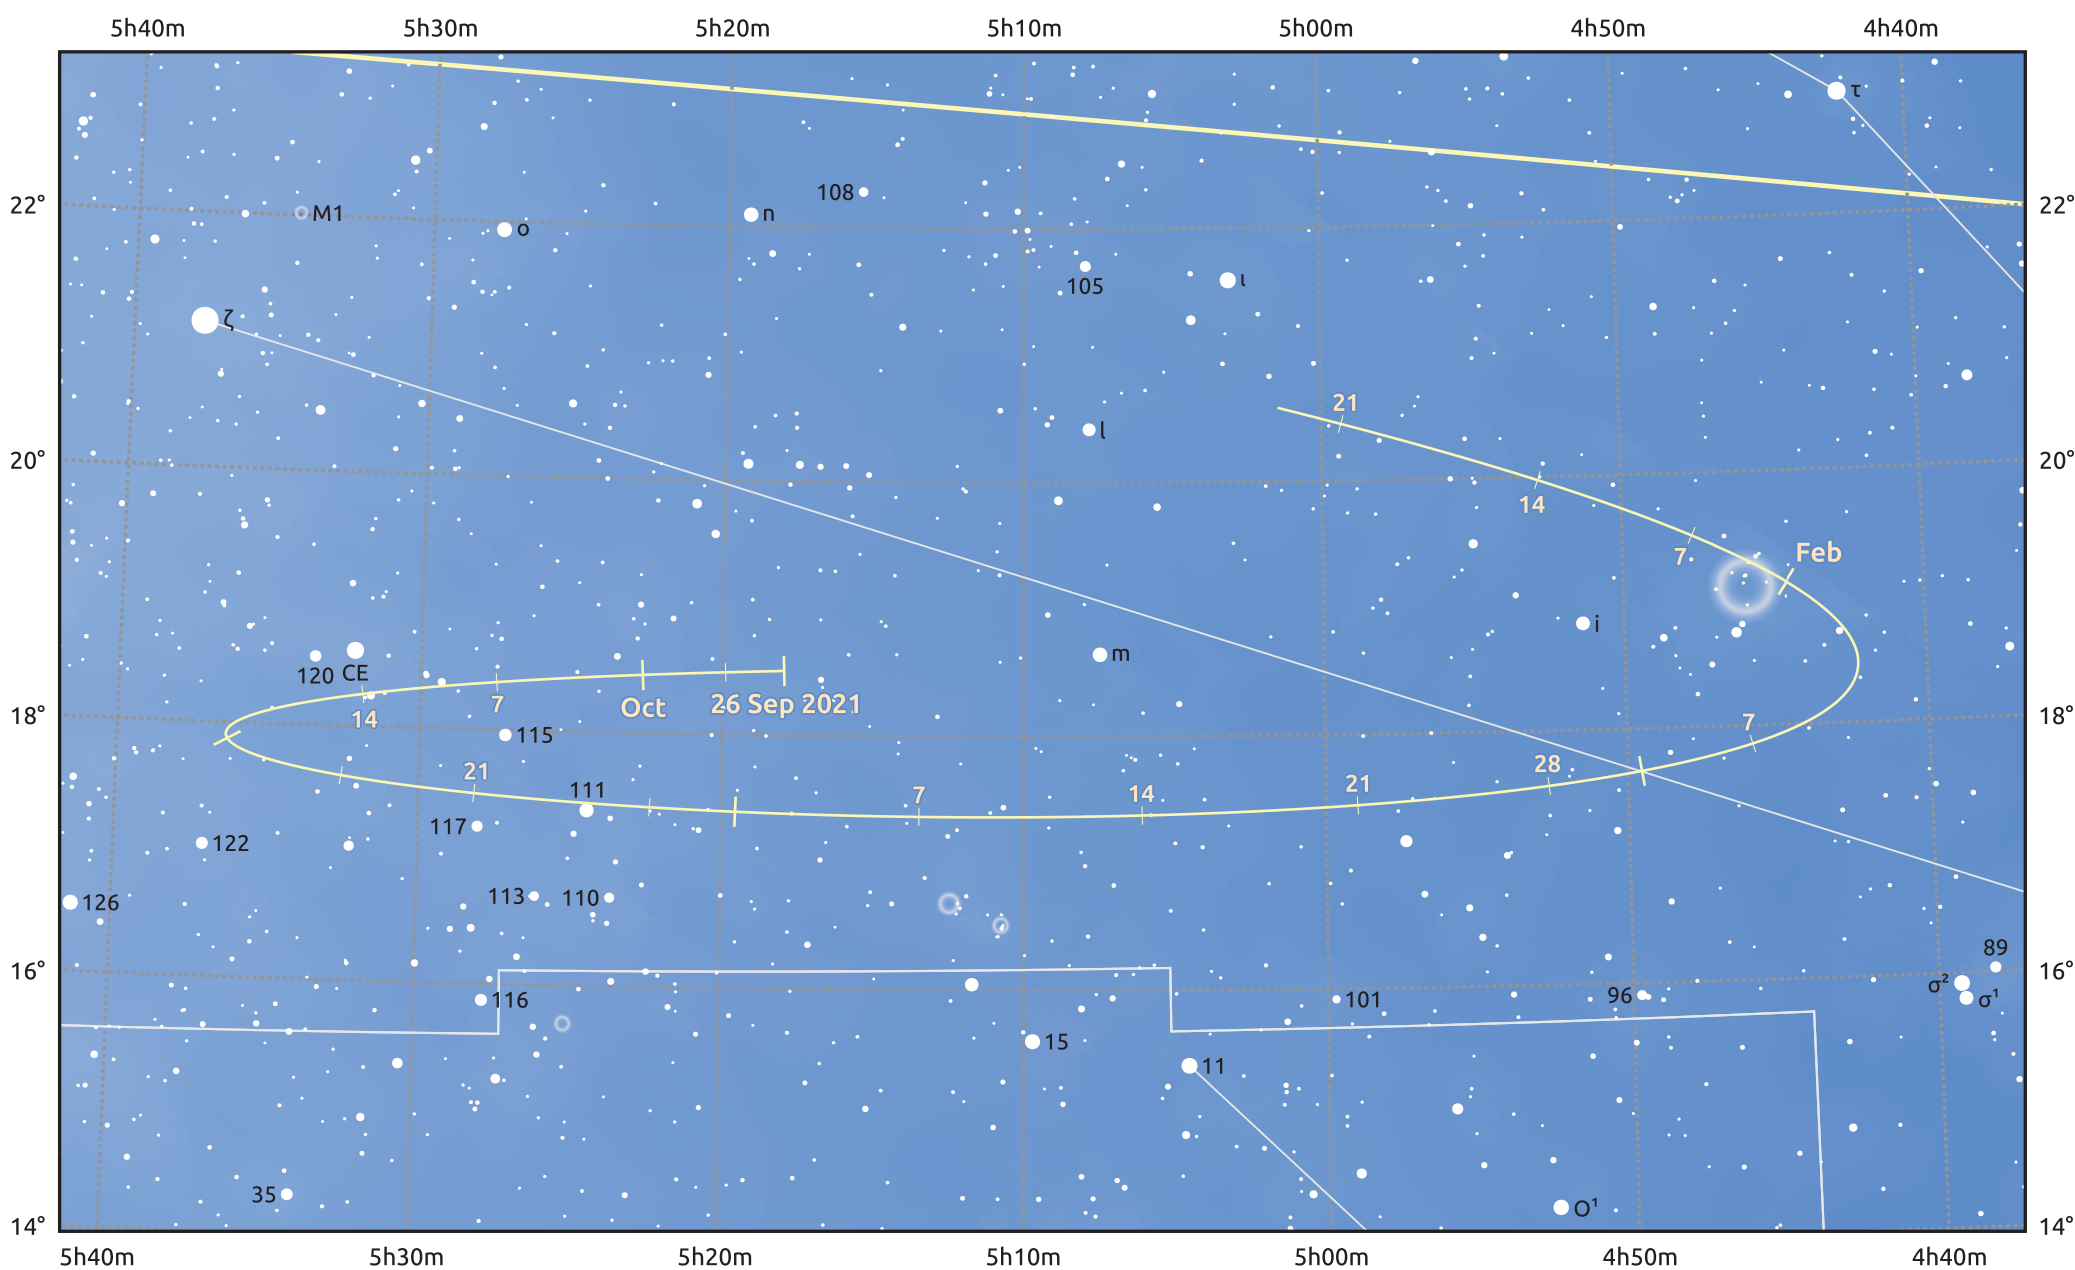

# The path of Asteroid 44 Nysa around opposition on 10 Dec 2021

© Dominic Ford 2011–2025. Date markers placed at midnight UTC. Downloaded from <https://in-the-sky.org>

Magnitude scale: • 10.0 • 9.0 • 8.0 • 7.0 • 6.0 • 5.0 • 4.0 • 3.0

— Ecliptic Plane

Galaxy    Bright nebula    Open cluster    Globular cluster    Planetary nebula

| Date       | Mag  | Phase |
|------------|------|-------|
| 2021 Oct 1 | 10.8 | 95%   |
| 2021 Nov 1 | 10.0 | 97%   |
| 2021 Nov 7 | 9.9  | 98%   |
| 2021 Dec 1 | 9.2  | 100%  |
| 2022 Jan 1 | 9.5  | 99%   |
| 2022 Feb 1 | 10.2 | 96%   |