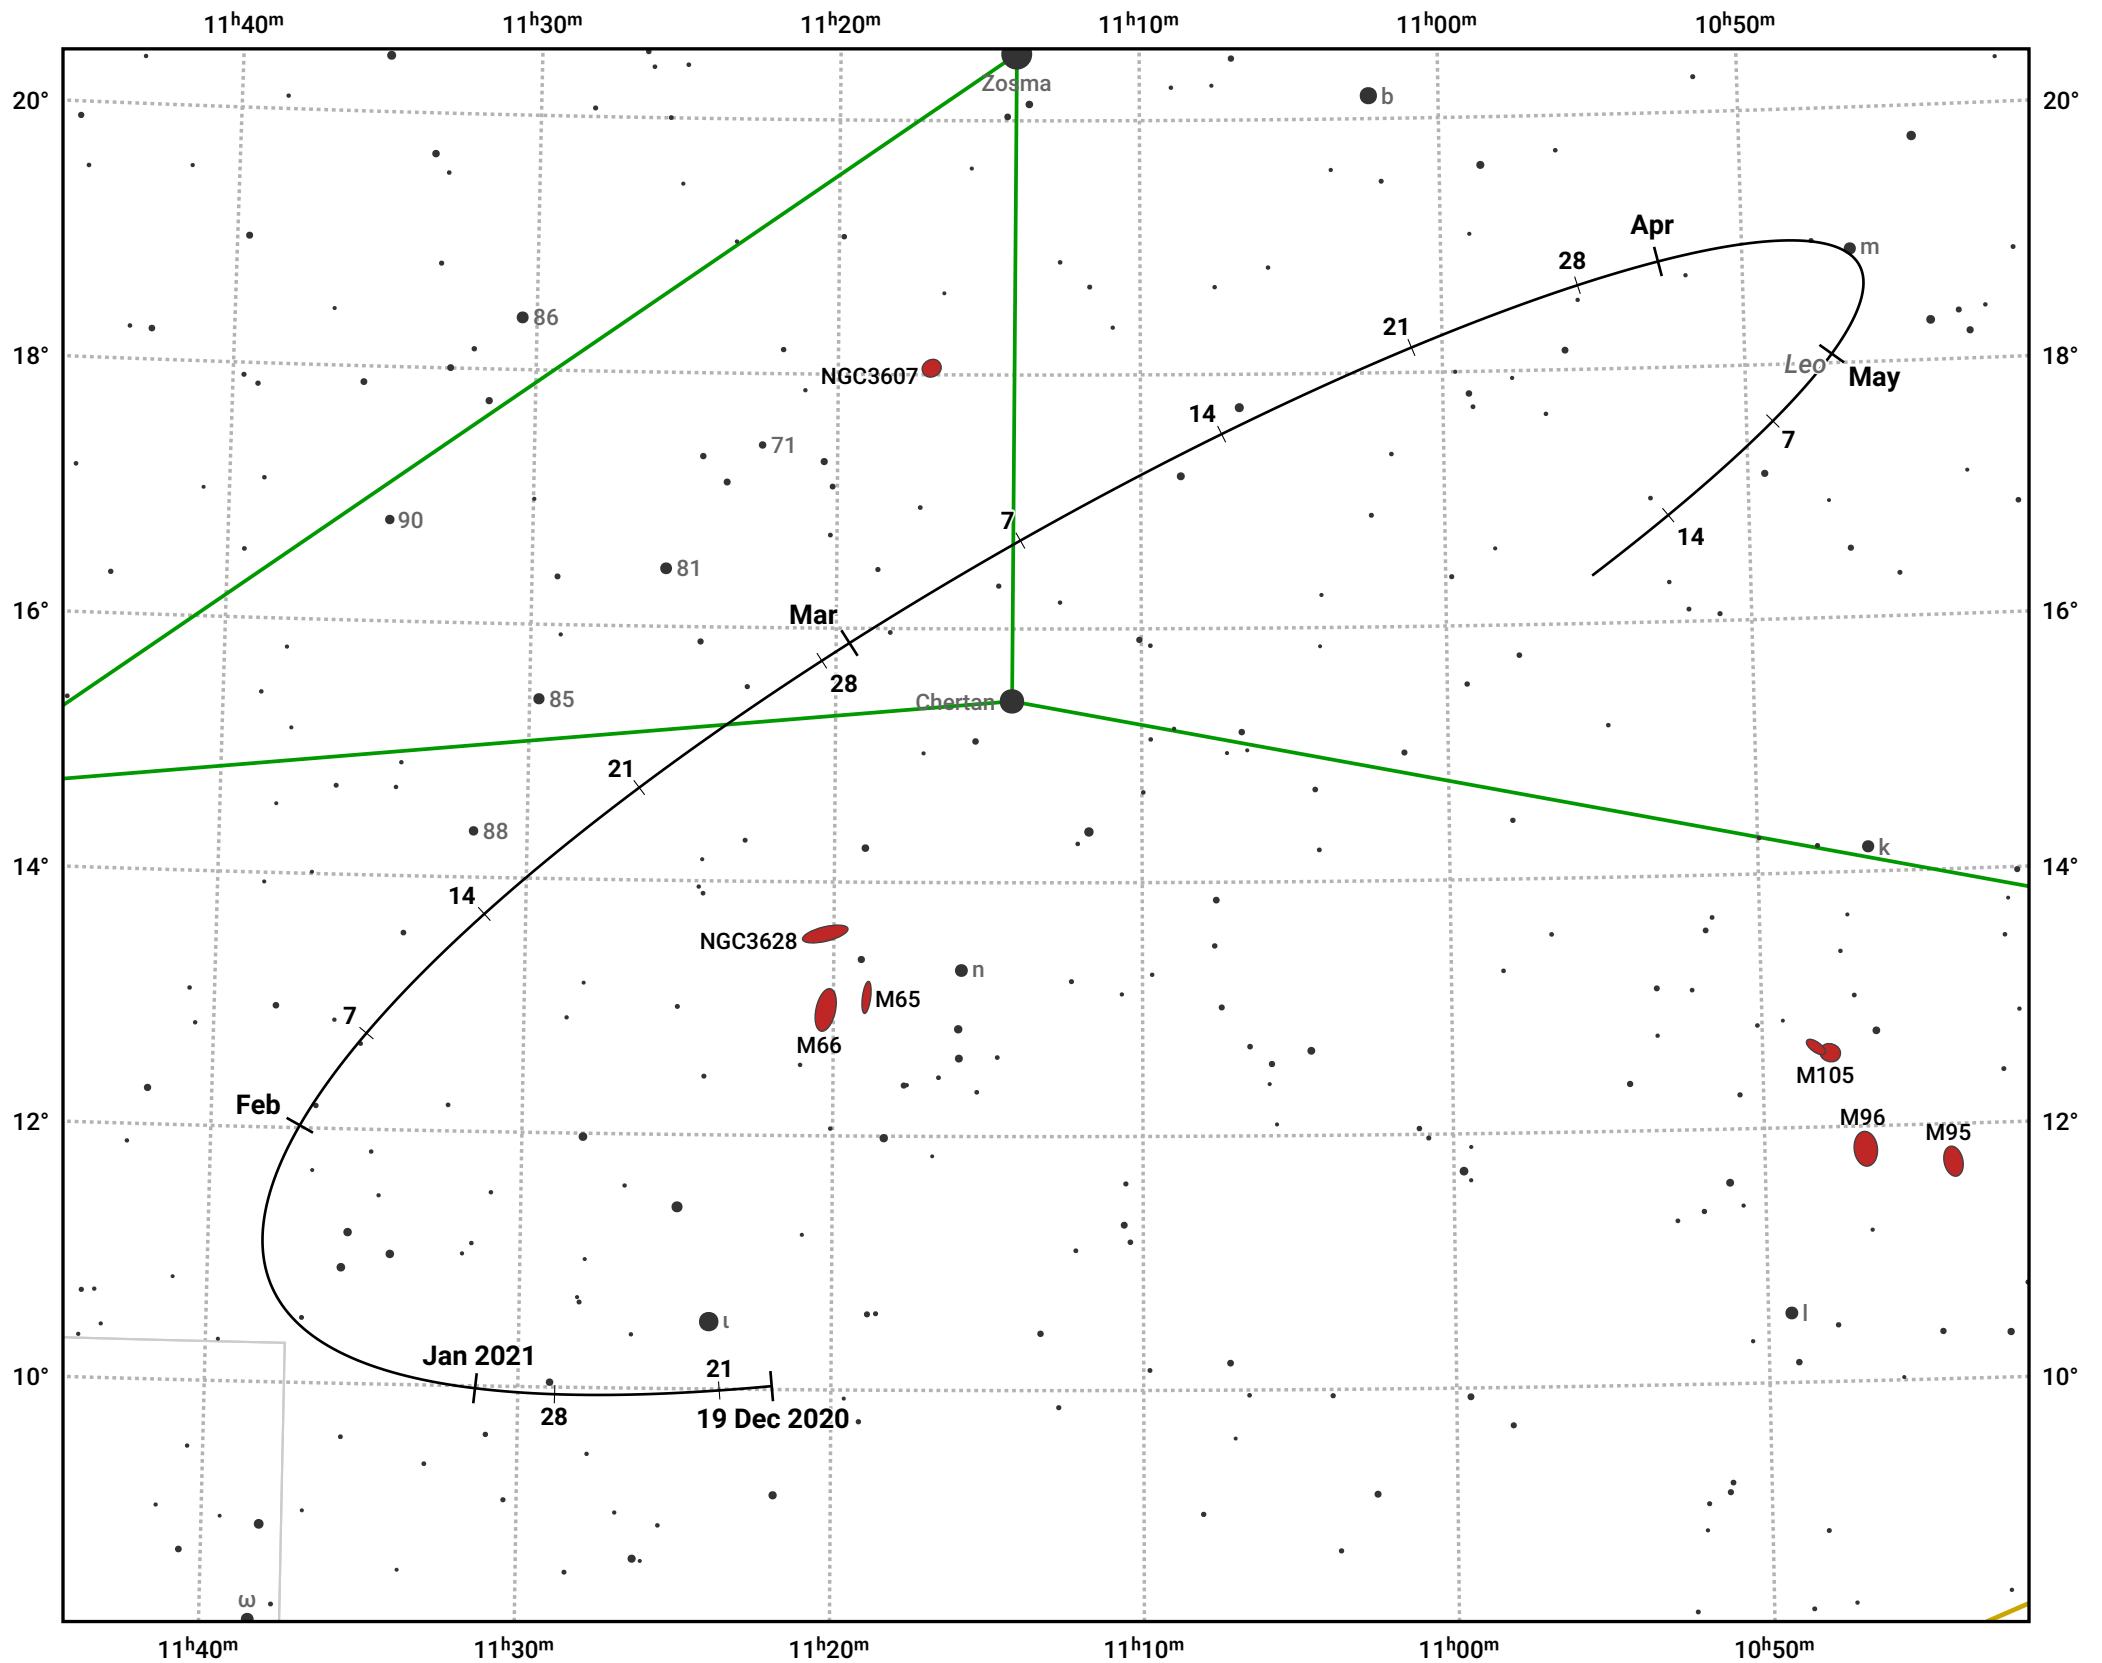

The path of Asteroid 4 Vesta around opposition on 4 Mar 2021

© Dominic Ford 2011–2024. Date markers placed at midnight UTC. Downloaded from <https://in-the-sky.org>

Magnitude scale: ● 9.0 ● 8.0 ● 7.0 ● 6.0 ● 5.0 ● 4.0 ● 3.0 ● 2.0

— Ecliptic Plane

● Galaxy ■ Bright nebula ● Open cluster ● Globular cluster

Date	Mag	Phase
2021 Jan 1	7.6	96%
2021 Feb 1	6.9	98%
2021 Feb 3	6.8	98%
2021 Mar 1	6.2	100%
2021 Apr 1	6.7	98%
2021 May 1	7.3	96%