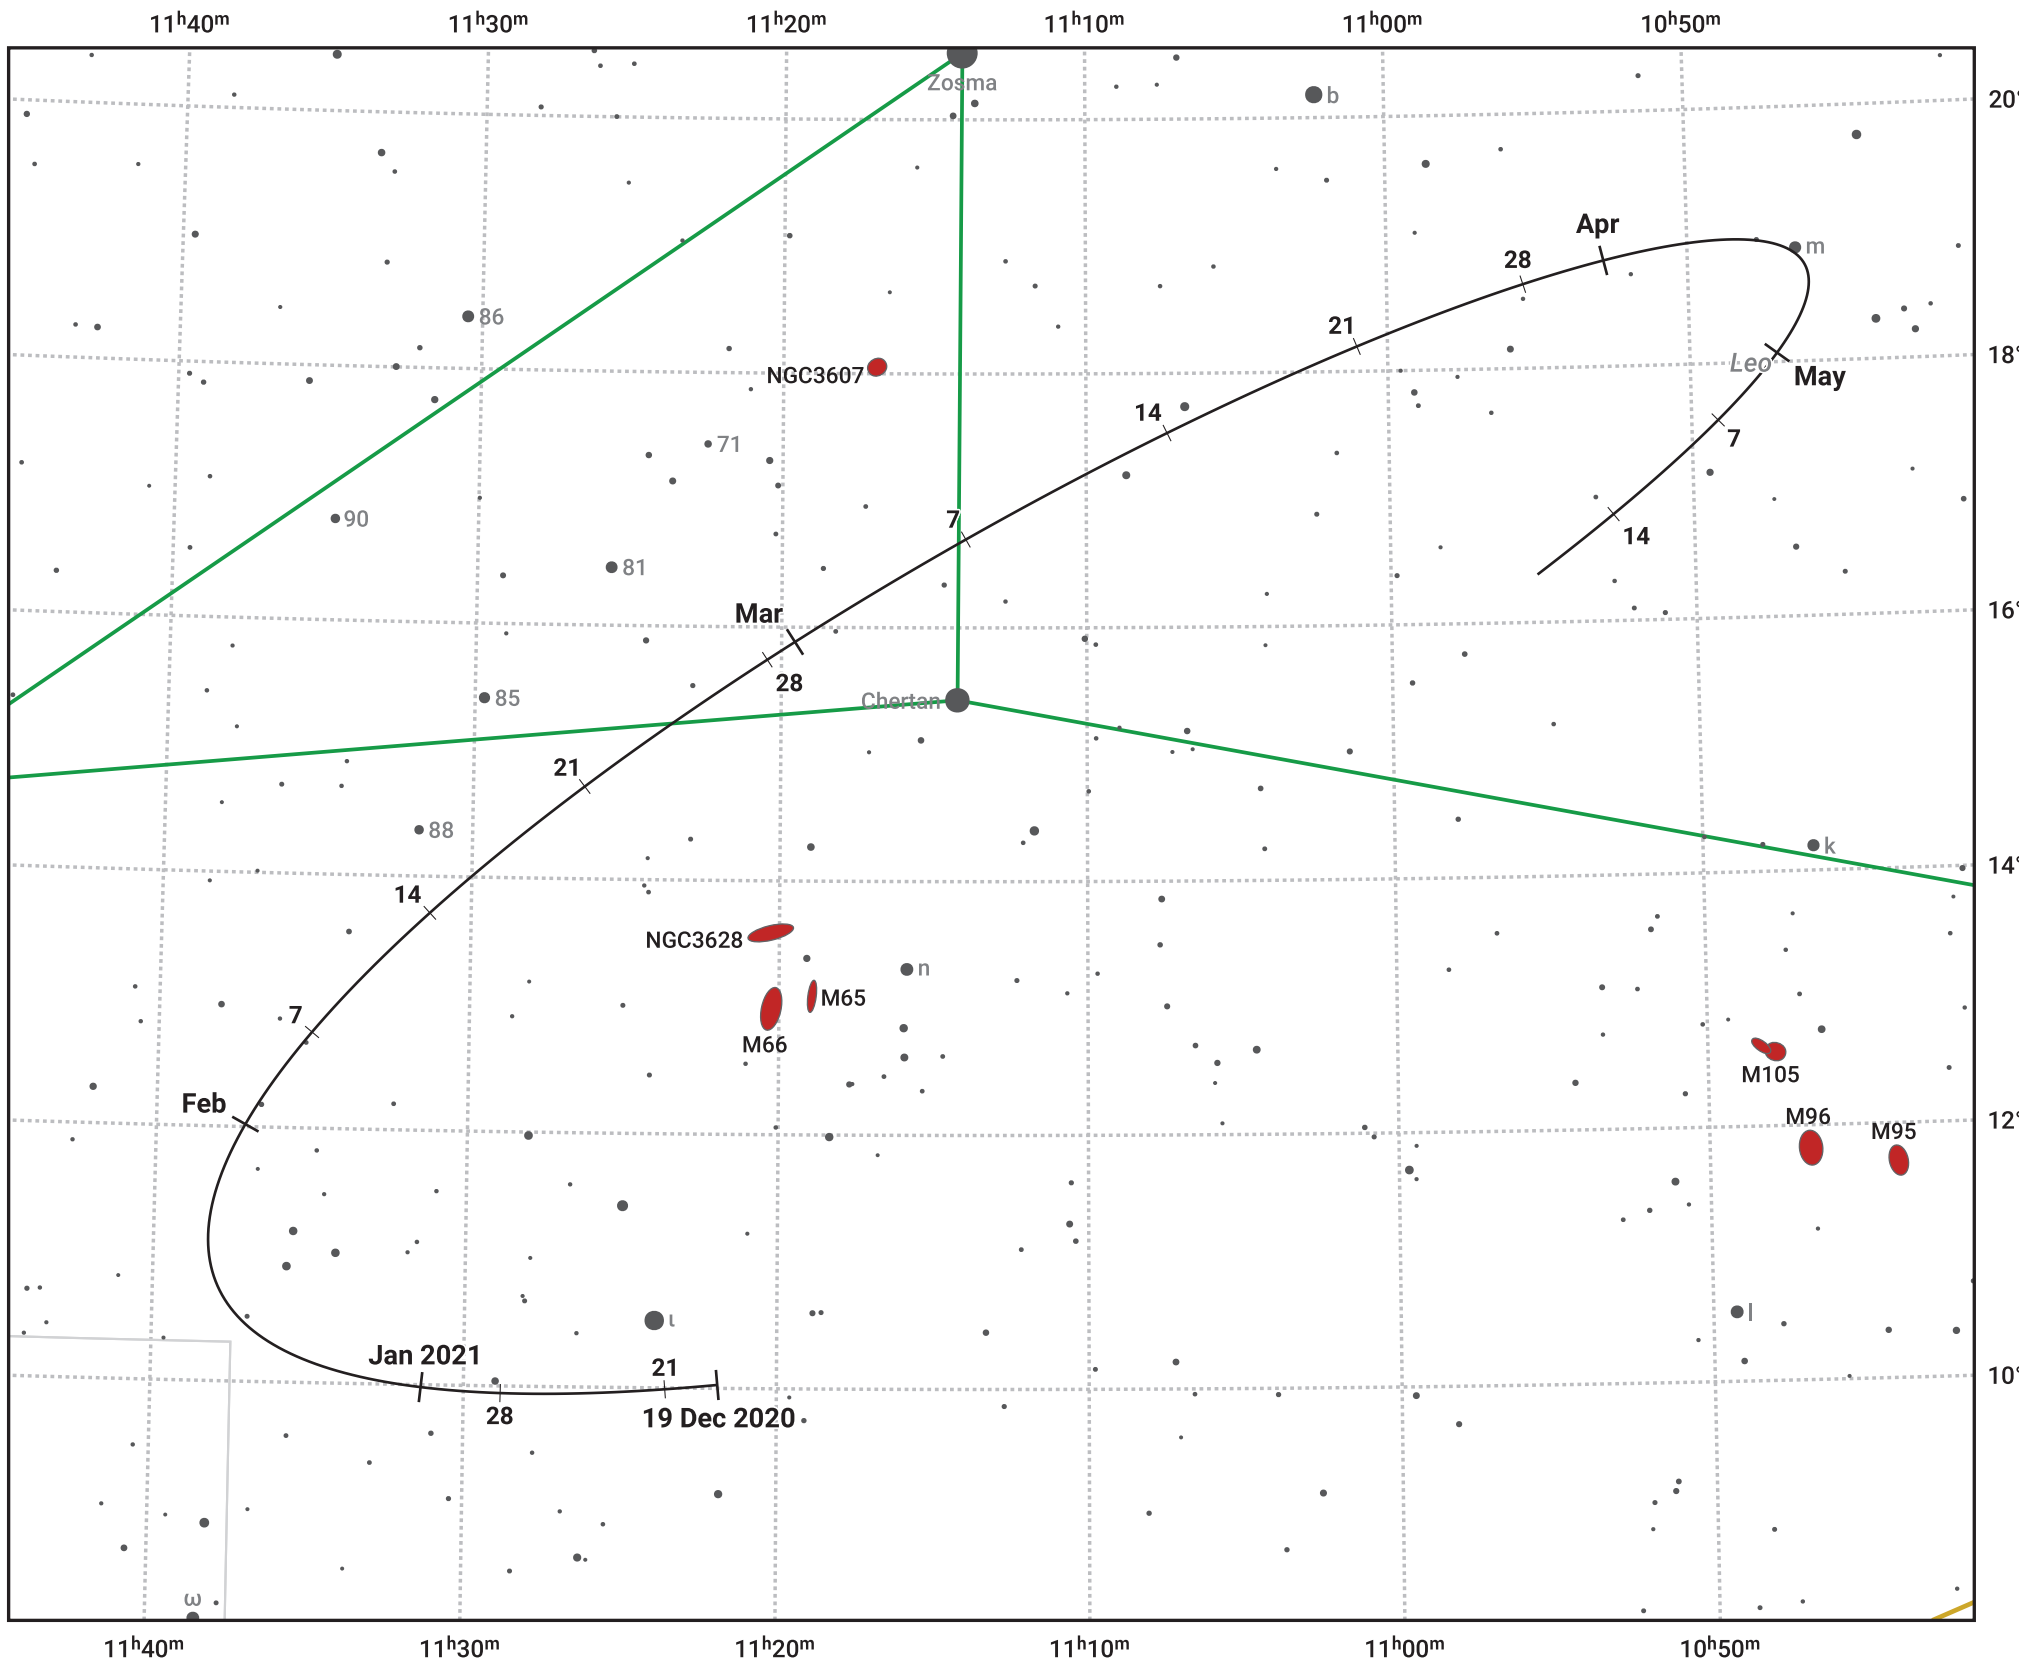

The path of Asteroid 4 Vesta around opposition on 4 Mar 2021

© Dominic Ford 2011–2024. Date markers placed at midnight UTC. Downloaded from <https://in-the-sky.org>

Magnitude scale: 9.0 8.0 7.0 6.0 5.0 4.0 3.0 2.0

— Ecliptic Plane

Galaxy Bright nebula Open cluster Globular cluster

Date	Mag	Phase
2021 Jan 1	7.6	96%
2021 Feb 1	6.9	98%
2021 Feb 3	6.8	98%
2021 Mar 1	6.2	100%
2021 Apr 1	6.7	98%
2021 May 1	7.3	96%