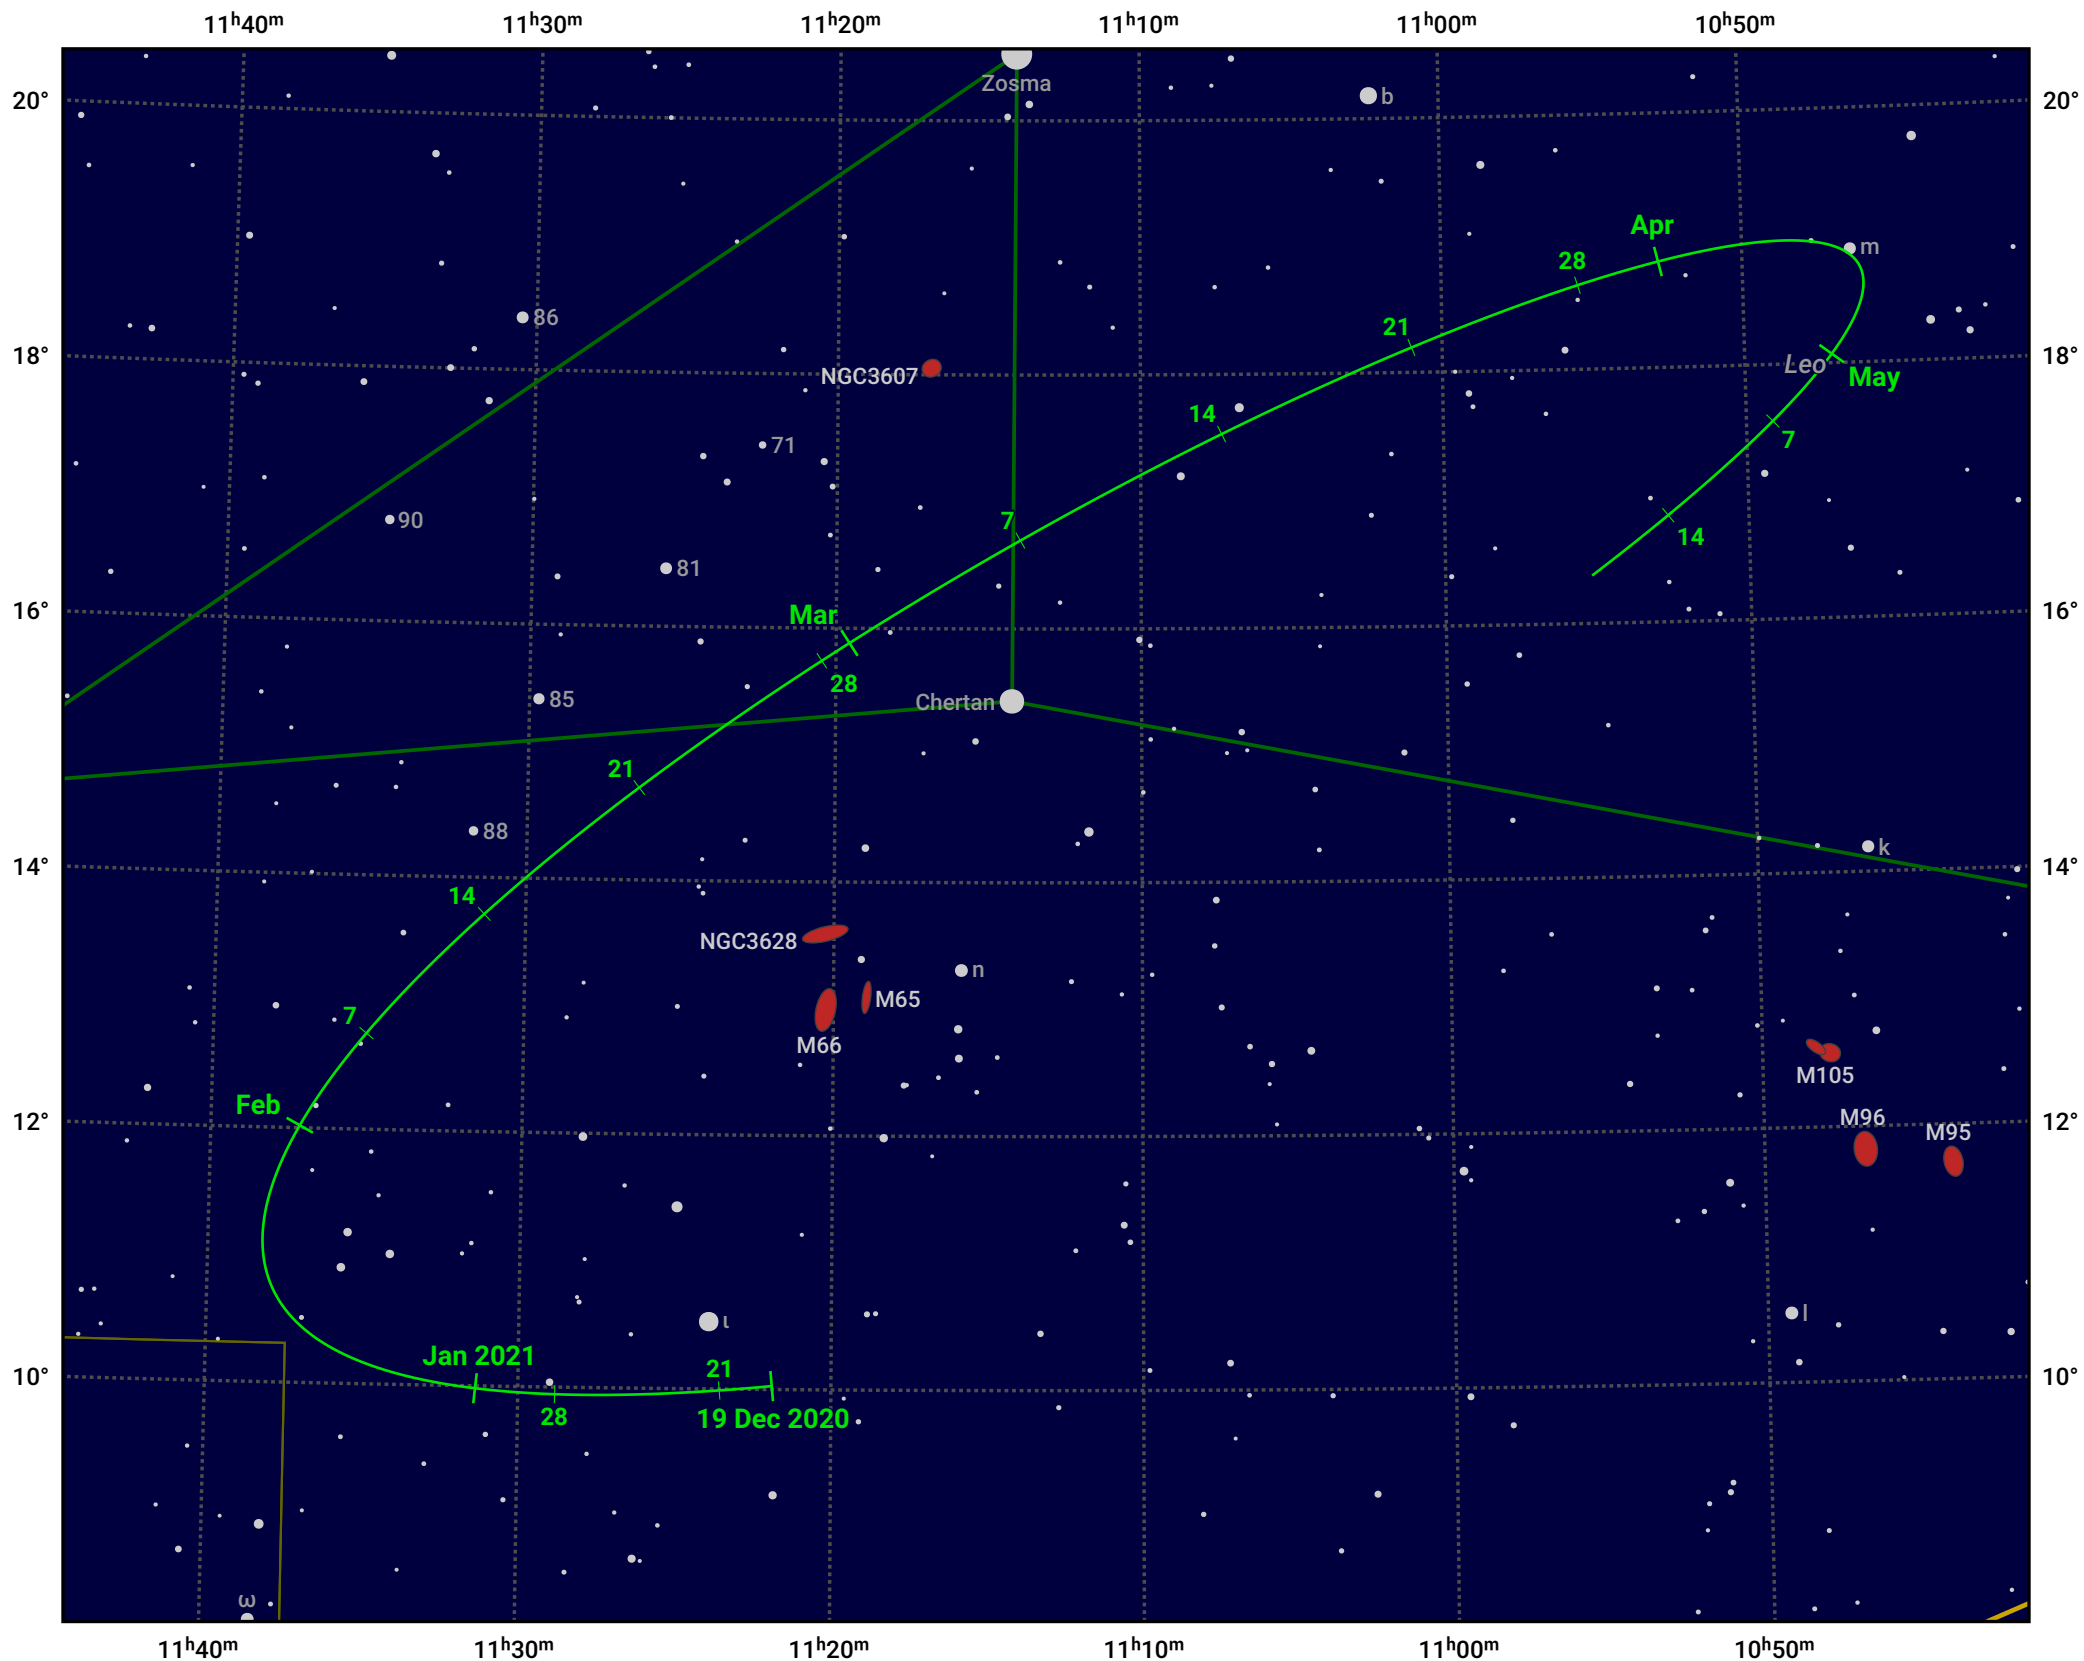

The path of Asteroid 4 Vesta around opposition on 4 Mar 2021

© Dominic Ford 2011–2024. Date markers placed at midnight UTC. Downloaded from <https://in-the-sky.org>

Magnitude scale: ● 9.0 ● 8.0 ● 7.0 ● 6.0 ● 5.0 ● 4.0 ● 3.0 ● 2.0

— Ecliptic Plane

● Galaxy ■ Bright nebula ● Open cluster ● Globular cluster

Date	Mag	Phase
2021 Jan 1	7.6	96%
2021 Feb 1	6.9	98%
2021 Feb 3	6.8	98%
2021 Mar 1	6.2	100%
2021 Apr 1	6.7	98%
2021 May 1	7.3	96%