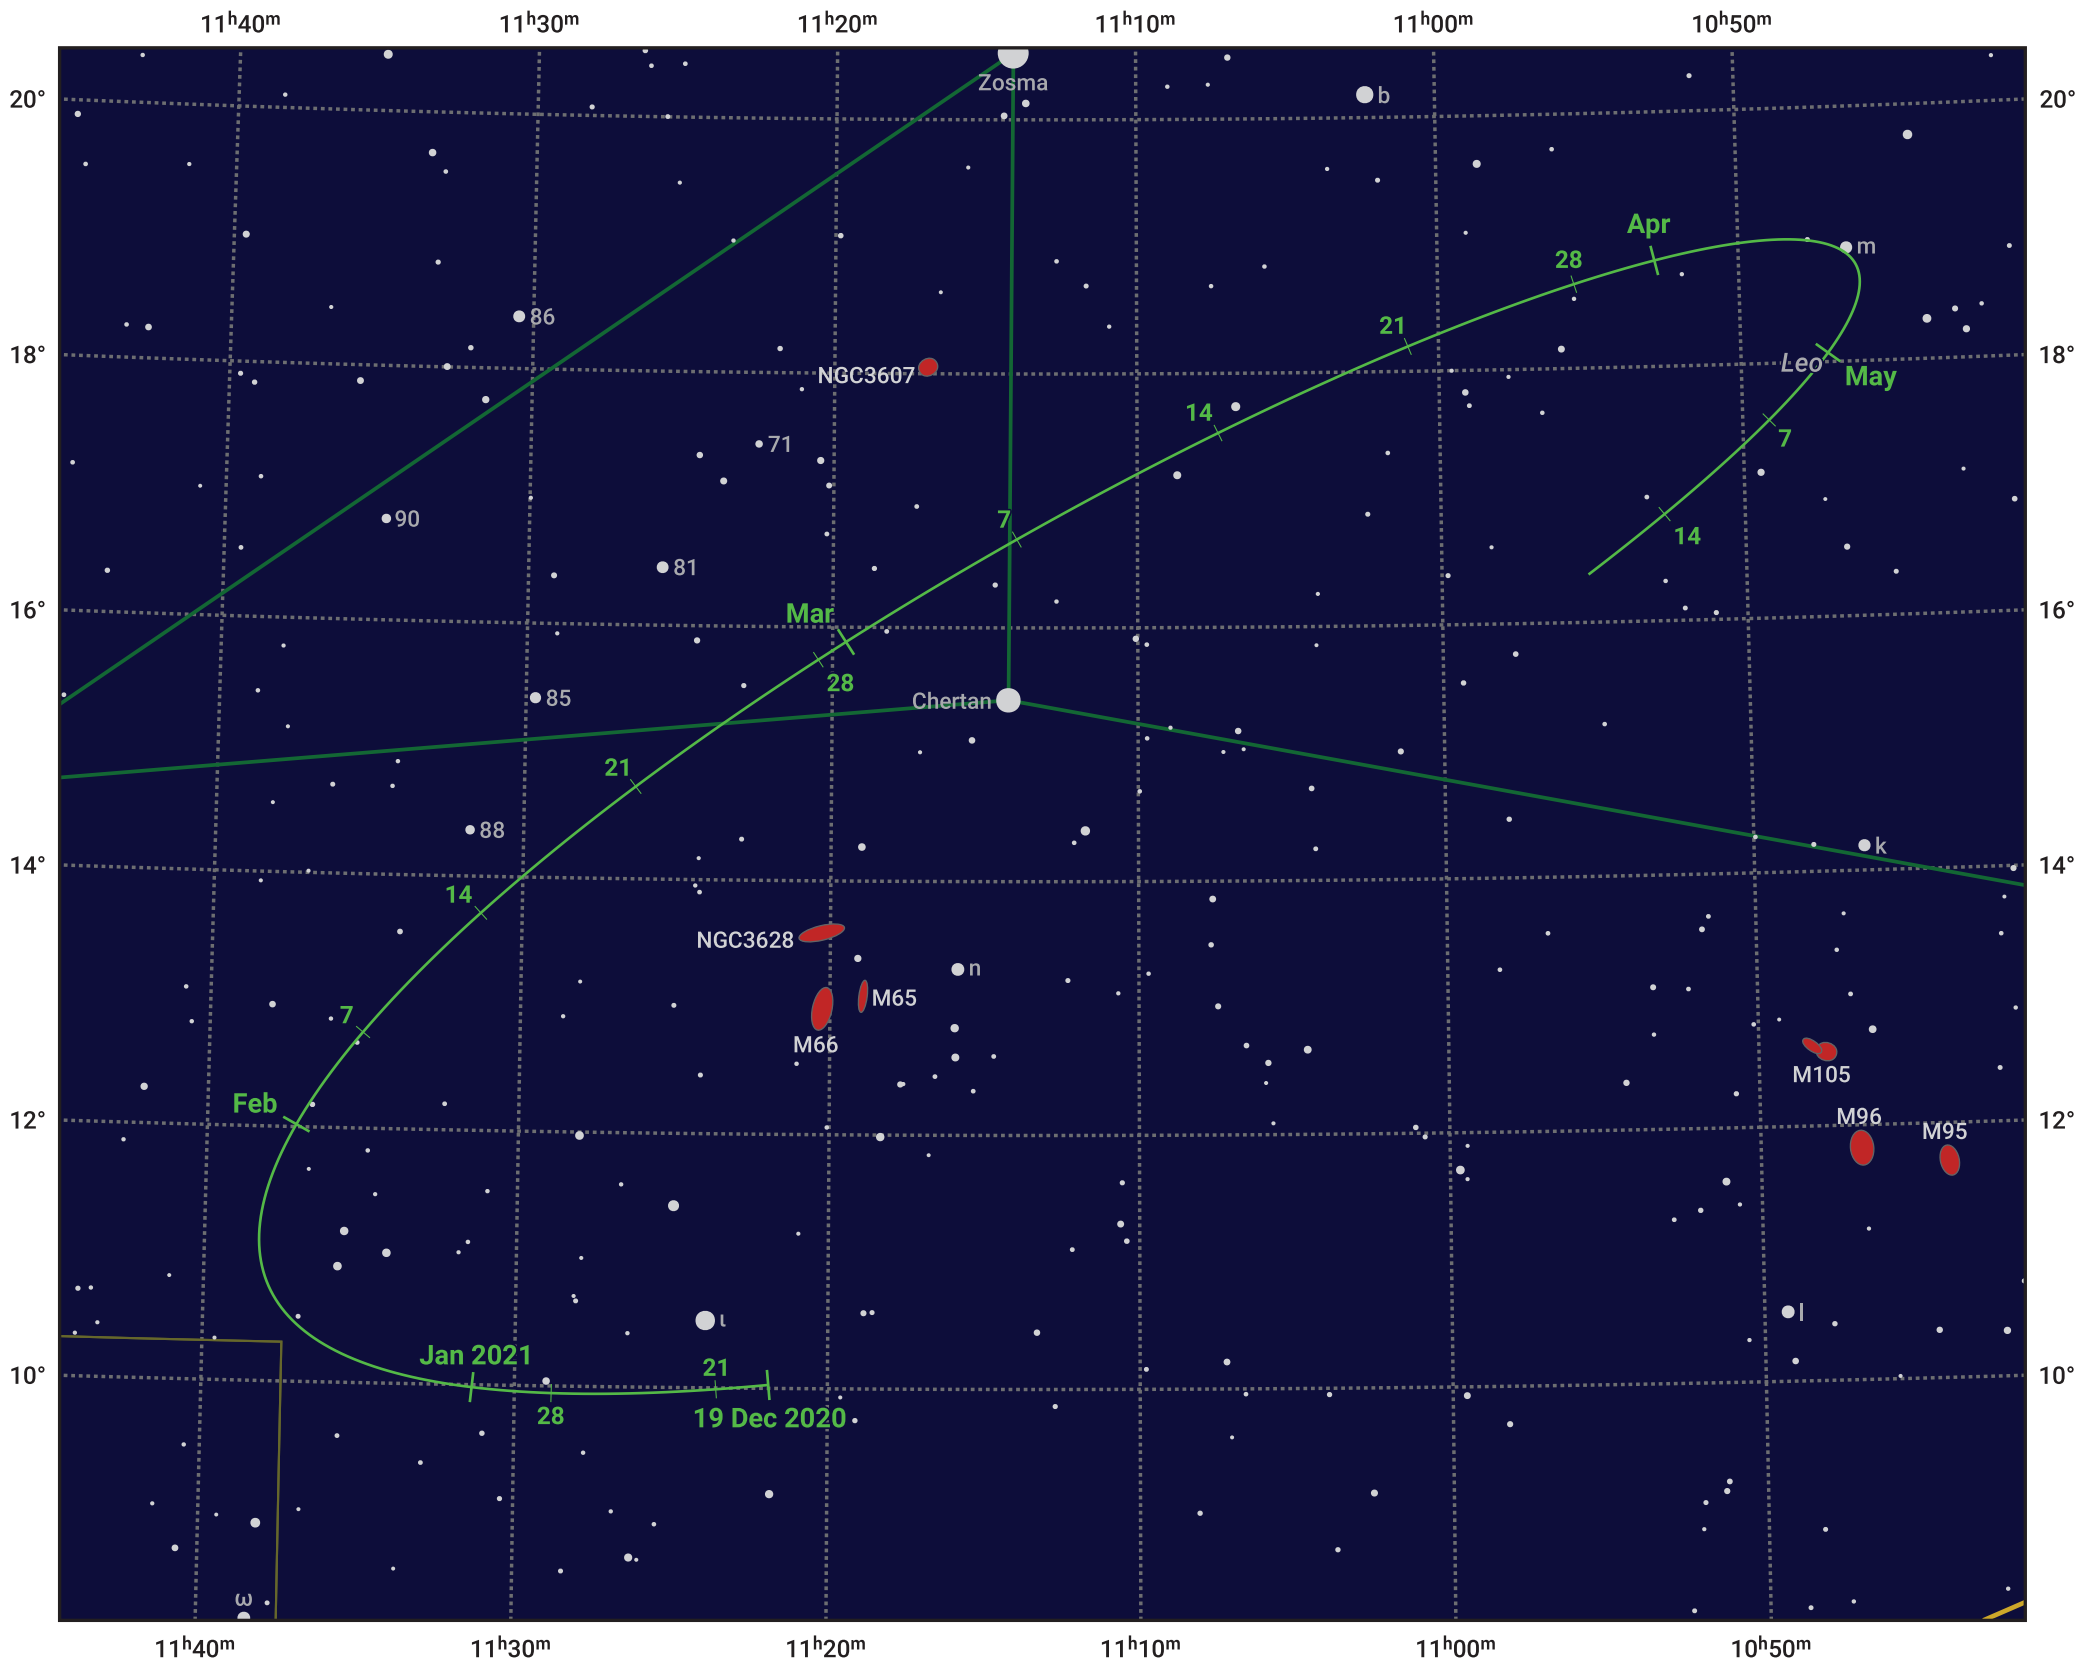

The path of Asteroid 4 Vesta around opposition on 4 Mar 2021

© Dominic Ford 2011–2024. Date markers placed at midnight UTC. Downloaded from <https://in-the-sky.org>

Magnitude scale: ● 9.0 ● 8.0 ● 7.0 ● 6.0 ● 5.0 ● 4.0 ● 3.0 ● 2.0

— Ecliptic Plane

● Galaxy ■ Bright nebula ● Open cluster ● Globular cluster

Date	Mag	Phase
2021 Jan 1	7.6	96%
2021 Feb 1	6.9	98%
2021 Feb 3	6.8	98%
2021 Mar 1	6.2	100%
2021 Apr 1	6.7	98%
2021 May 1	7.3	96%