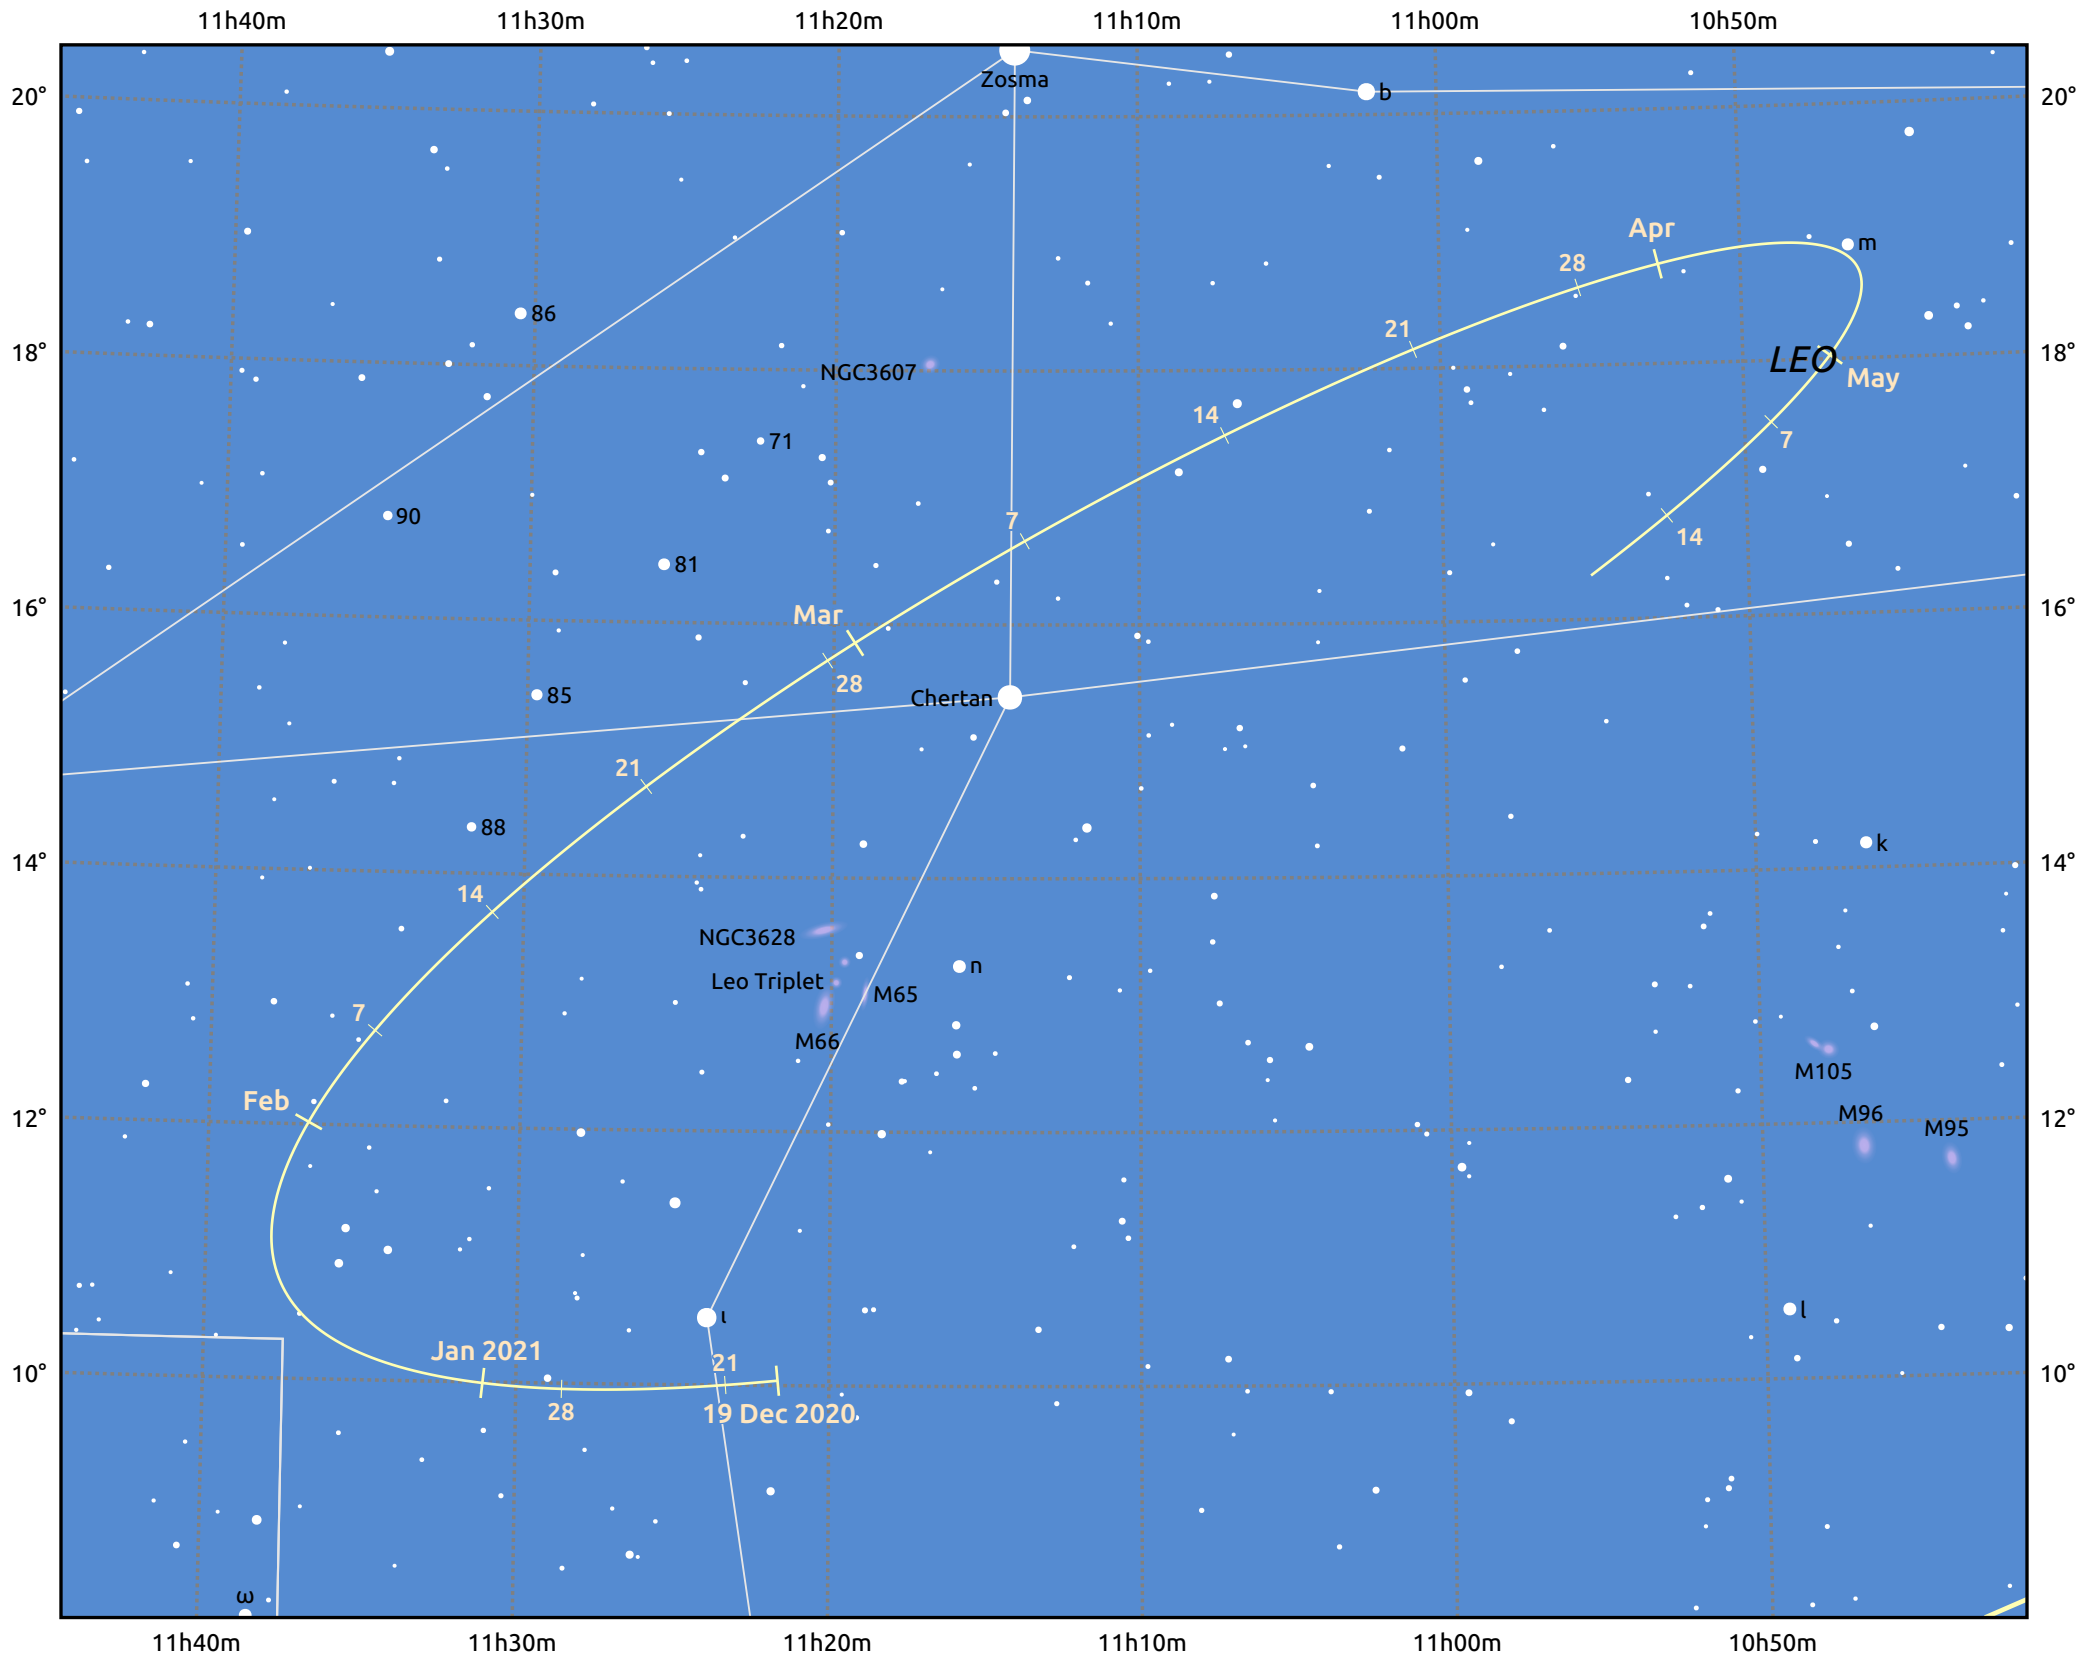

The path of Asteroid 4 Vesta around opposition on 4 Mar 2021

© Dominic Ford 2011–2025. Date markers placed at midnight UTC. Downloaded from <https://in-the-sky.org>

Magnitude scale: ● 9.0 ● 8.0 ● 7.0 ● 6.0 ● 5.0 ● 4.0 ● 3.0 ● 2.0

— Ecliptic Plane

Galaxy Bright nebula Open cluster Globular cluster Planetary nebula

Date	Mag	Phase
2021 Jan 1	7.6	96%
2021 Feb 1	6.9	98%
2021 Feb 3	6.8	98%
2021 Mar 1	6.2	100%
2021 Apr 1	6.7	98%
2021 May 1	7.3	96%