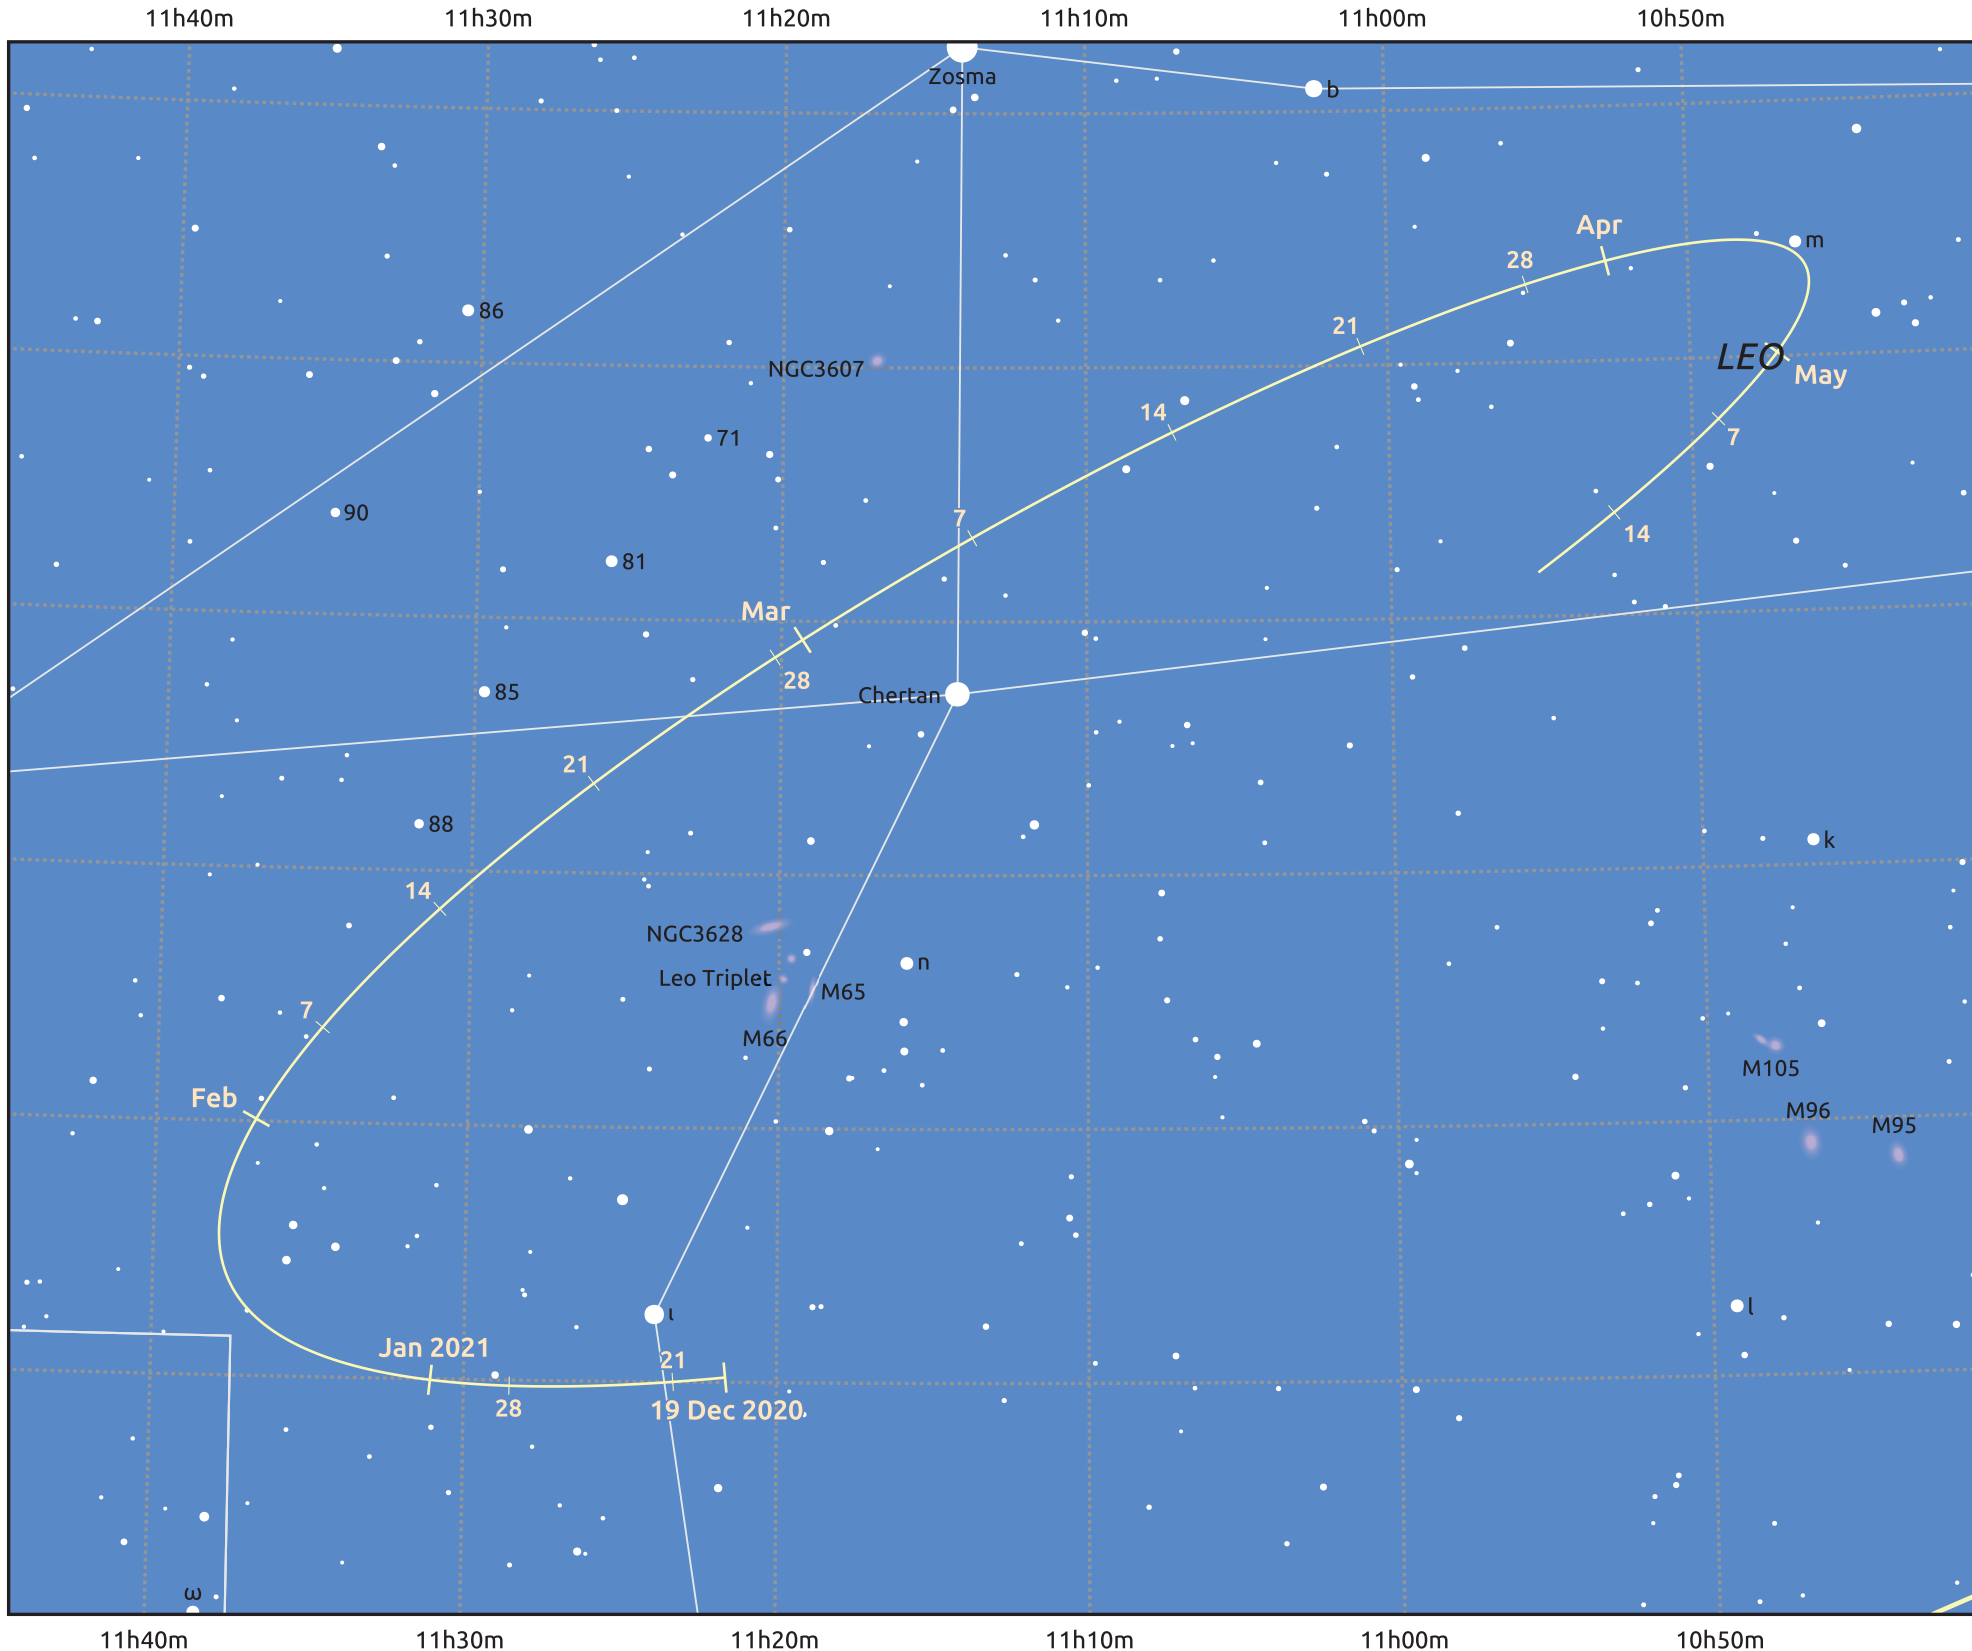

The path of Asteroid 4 Vesta around opposition on 4 Mar 2021

© Dominic Ford 2011–2025. Date markers placed at midnight UTC. Downloaded from <https://in-the-sky.org>

Magnitude scale: ● 9.0 ● 8.0 ● 7.0 ● 6.0 ● 5.0 ● 4.0 ● 3.0 ● 2.0

— Ecliptic Plane

Galaxy Bright nebula Open cluster Globular cluster Planetary nebula

Date	Mag	Phase
2021 Jan 1	7.6	96%
2021 Feb 1	6.9	98%
2021 Feb 3	6.8	98%
2021 Mar 1	6.2	100%
2021 Apr 1	6.7	98%
2021 May 1	7.3	96%