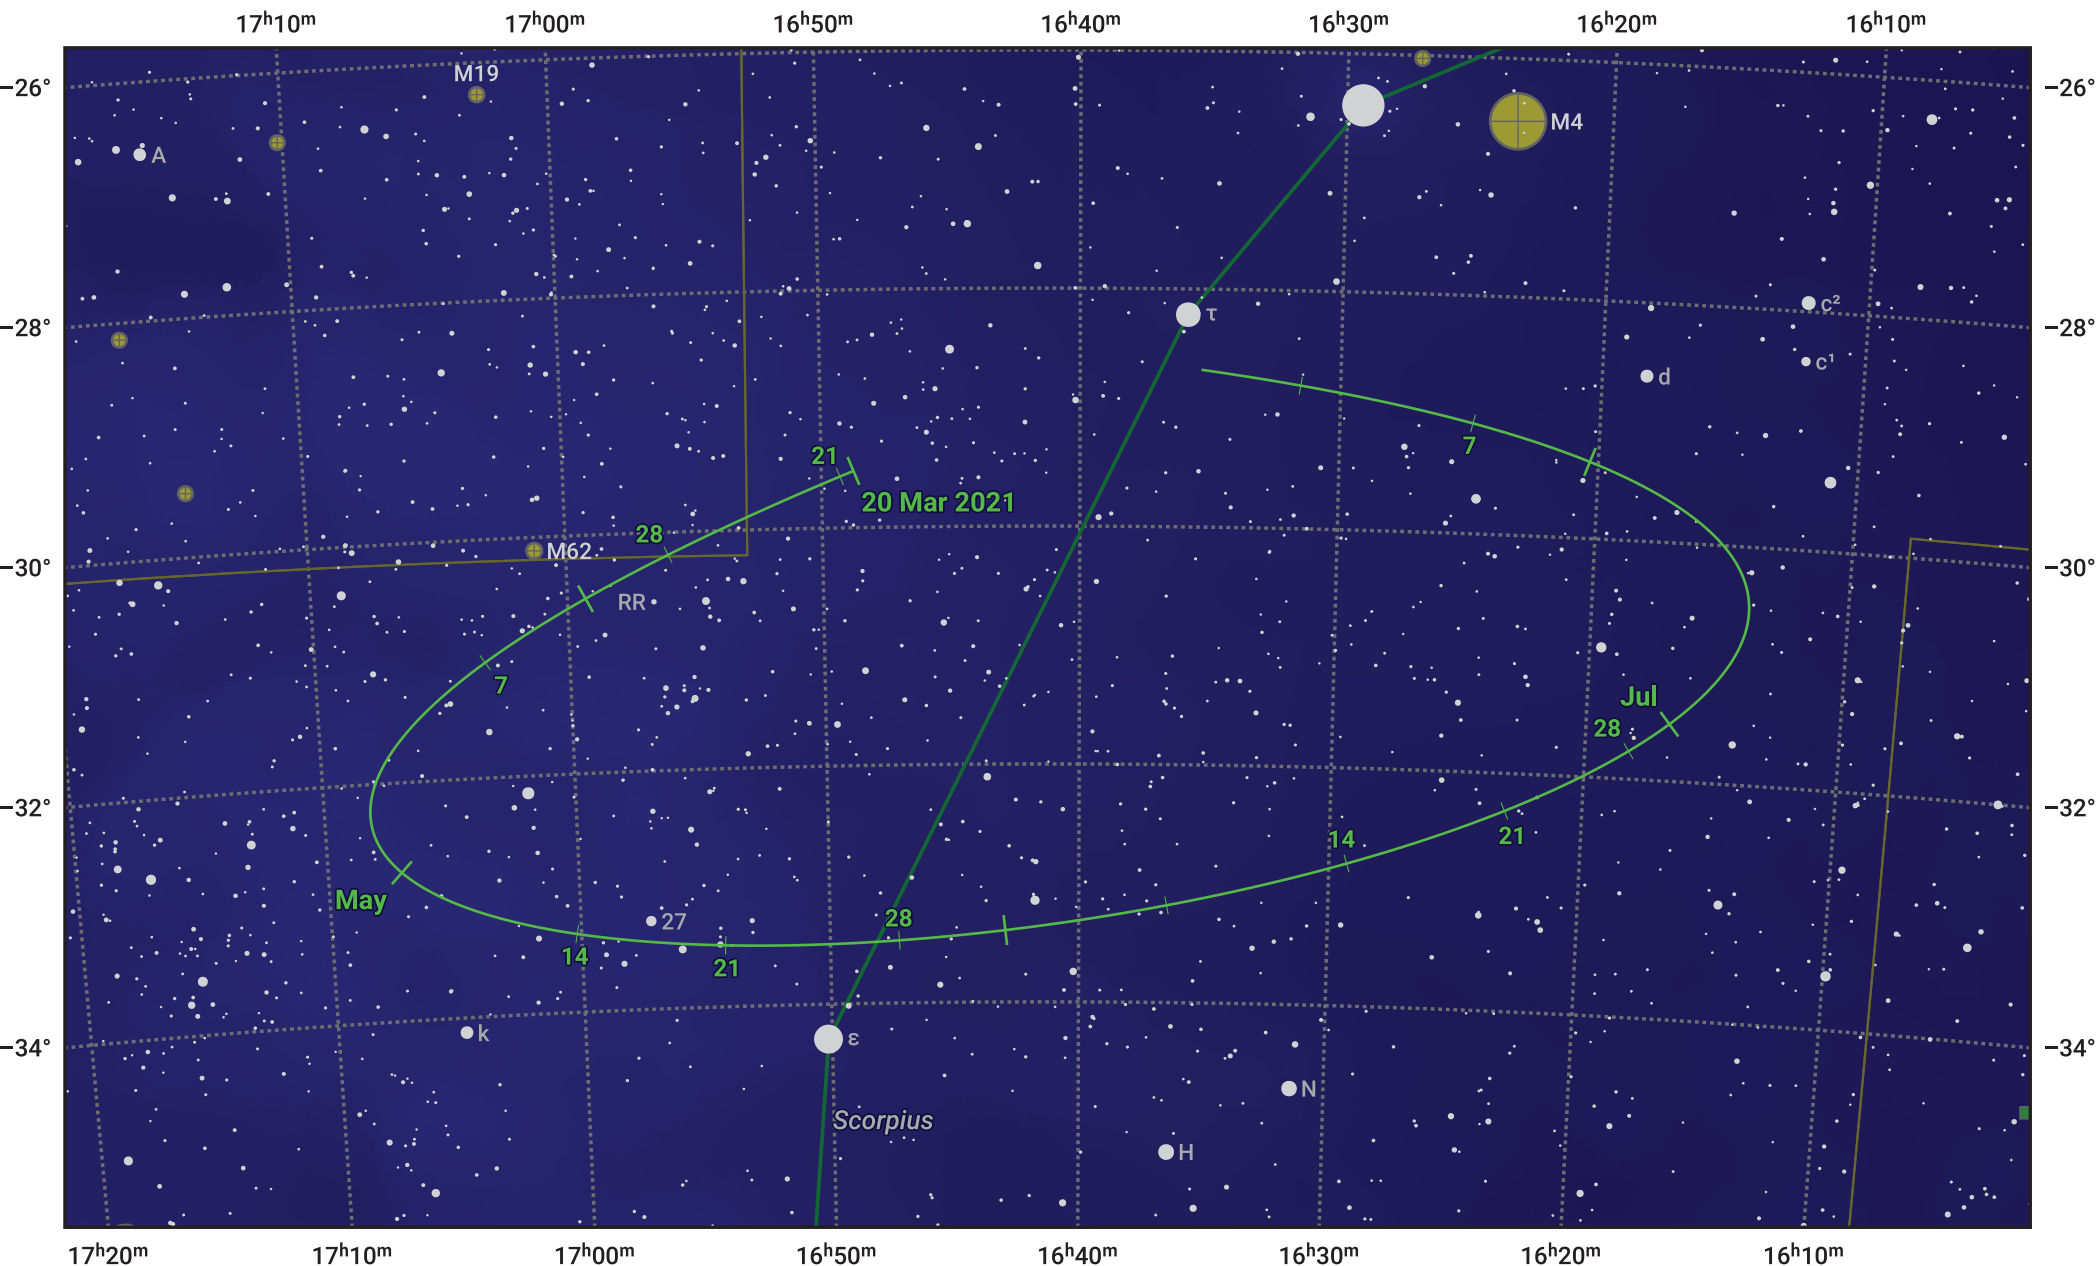

The path of Asteroid 63 Aussia around opposition on 3 Jun 2021

© Dominic Ford 2011–2024. Date markers placed at midnight UTC. Downloaded from <https://in-the-sky.org>

Magnitude scale: 10.0 9.0 8.0 7.0 6.0 5.0 4.0 3.0 2.0 1.0

— Ecliptic Plane

- Galaxy
- Bright nebula
- Open cluster
- Globular cluster

Date	Mag	Phase
2021 Apr 1	10.9	95%
2021 May 1	10.2	98%
2021 May 3	10.1	98%
2021 Jun 1	9.4	100%
2021 Jul 1	9.9	98%
2021 Aug 1	10.6	95%