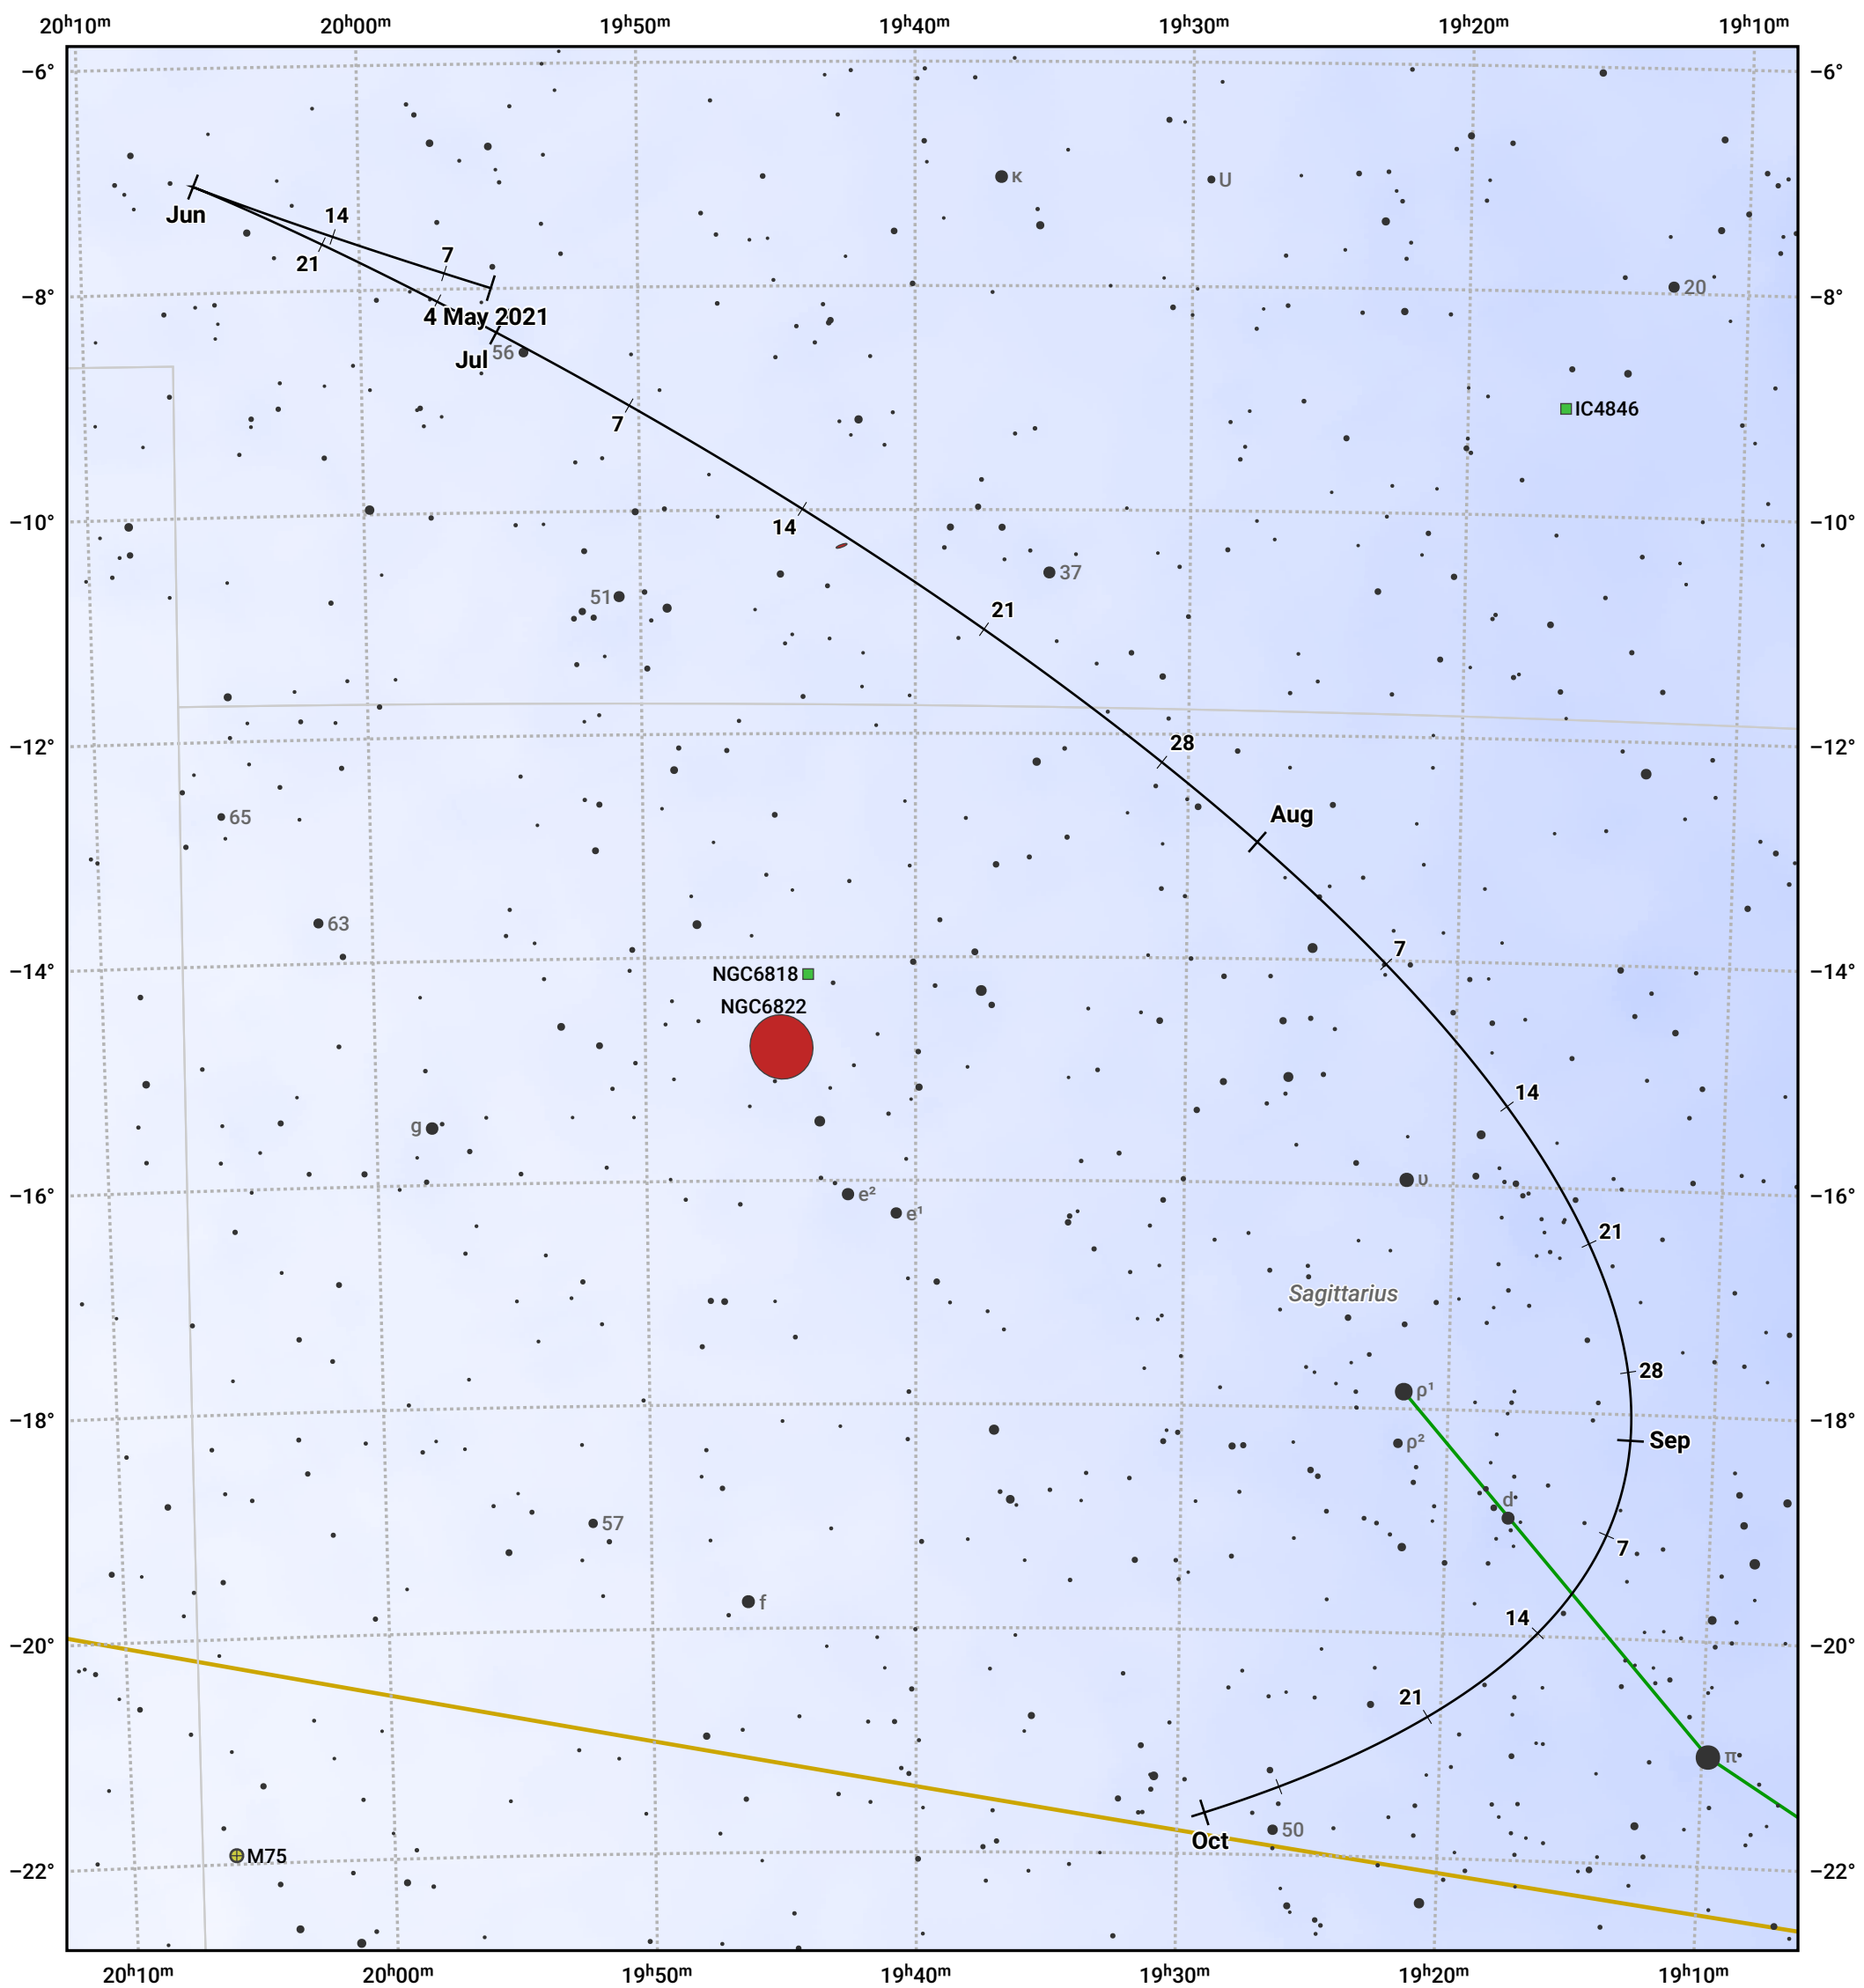

# The path of Asteroid 6 Hebe around opposition on 18 Jul 2021

© Dominic Ford 2011–2024. Date markers placed at midnight UTC. Downloaded from <https://in-the-sky.org>

Magnitude scale: ● 9.0 ● 8.0 ● 7.0 ● 6.0 ● 5.0 ● 4.0 ● 3.0 ● 2.0

— Ecliptic Plane

● Galaxy    ■ Bright nebula    ● Open cluster    ⊕ Globular cluster

Date	Mag	Phase
2021 Jun 1	9.6	97%
2021 Jun 17	9.1	98%
2021 Jul 1	8.7	99%
2021 Aug 1	8.5	99%
2021 Sep 1	9.1	97%
2021 Oct 1	9.6	94%