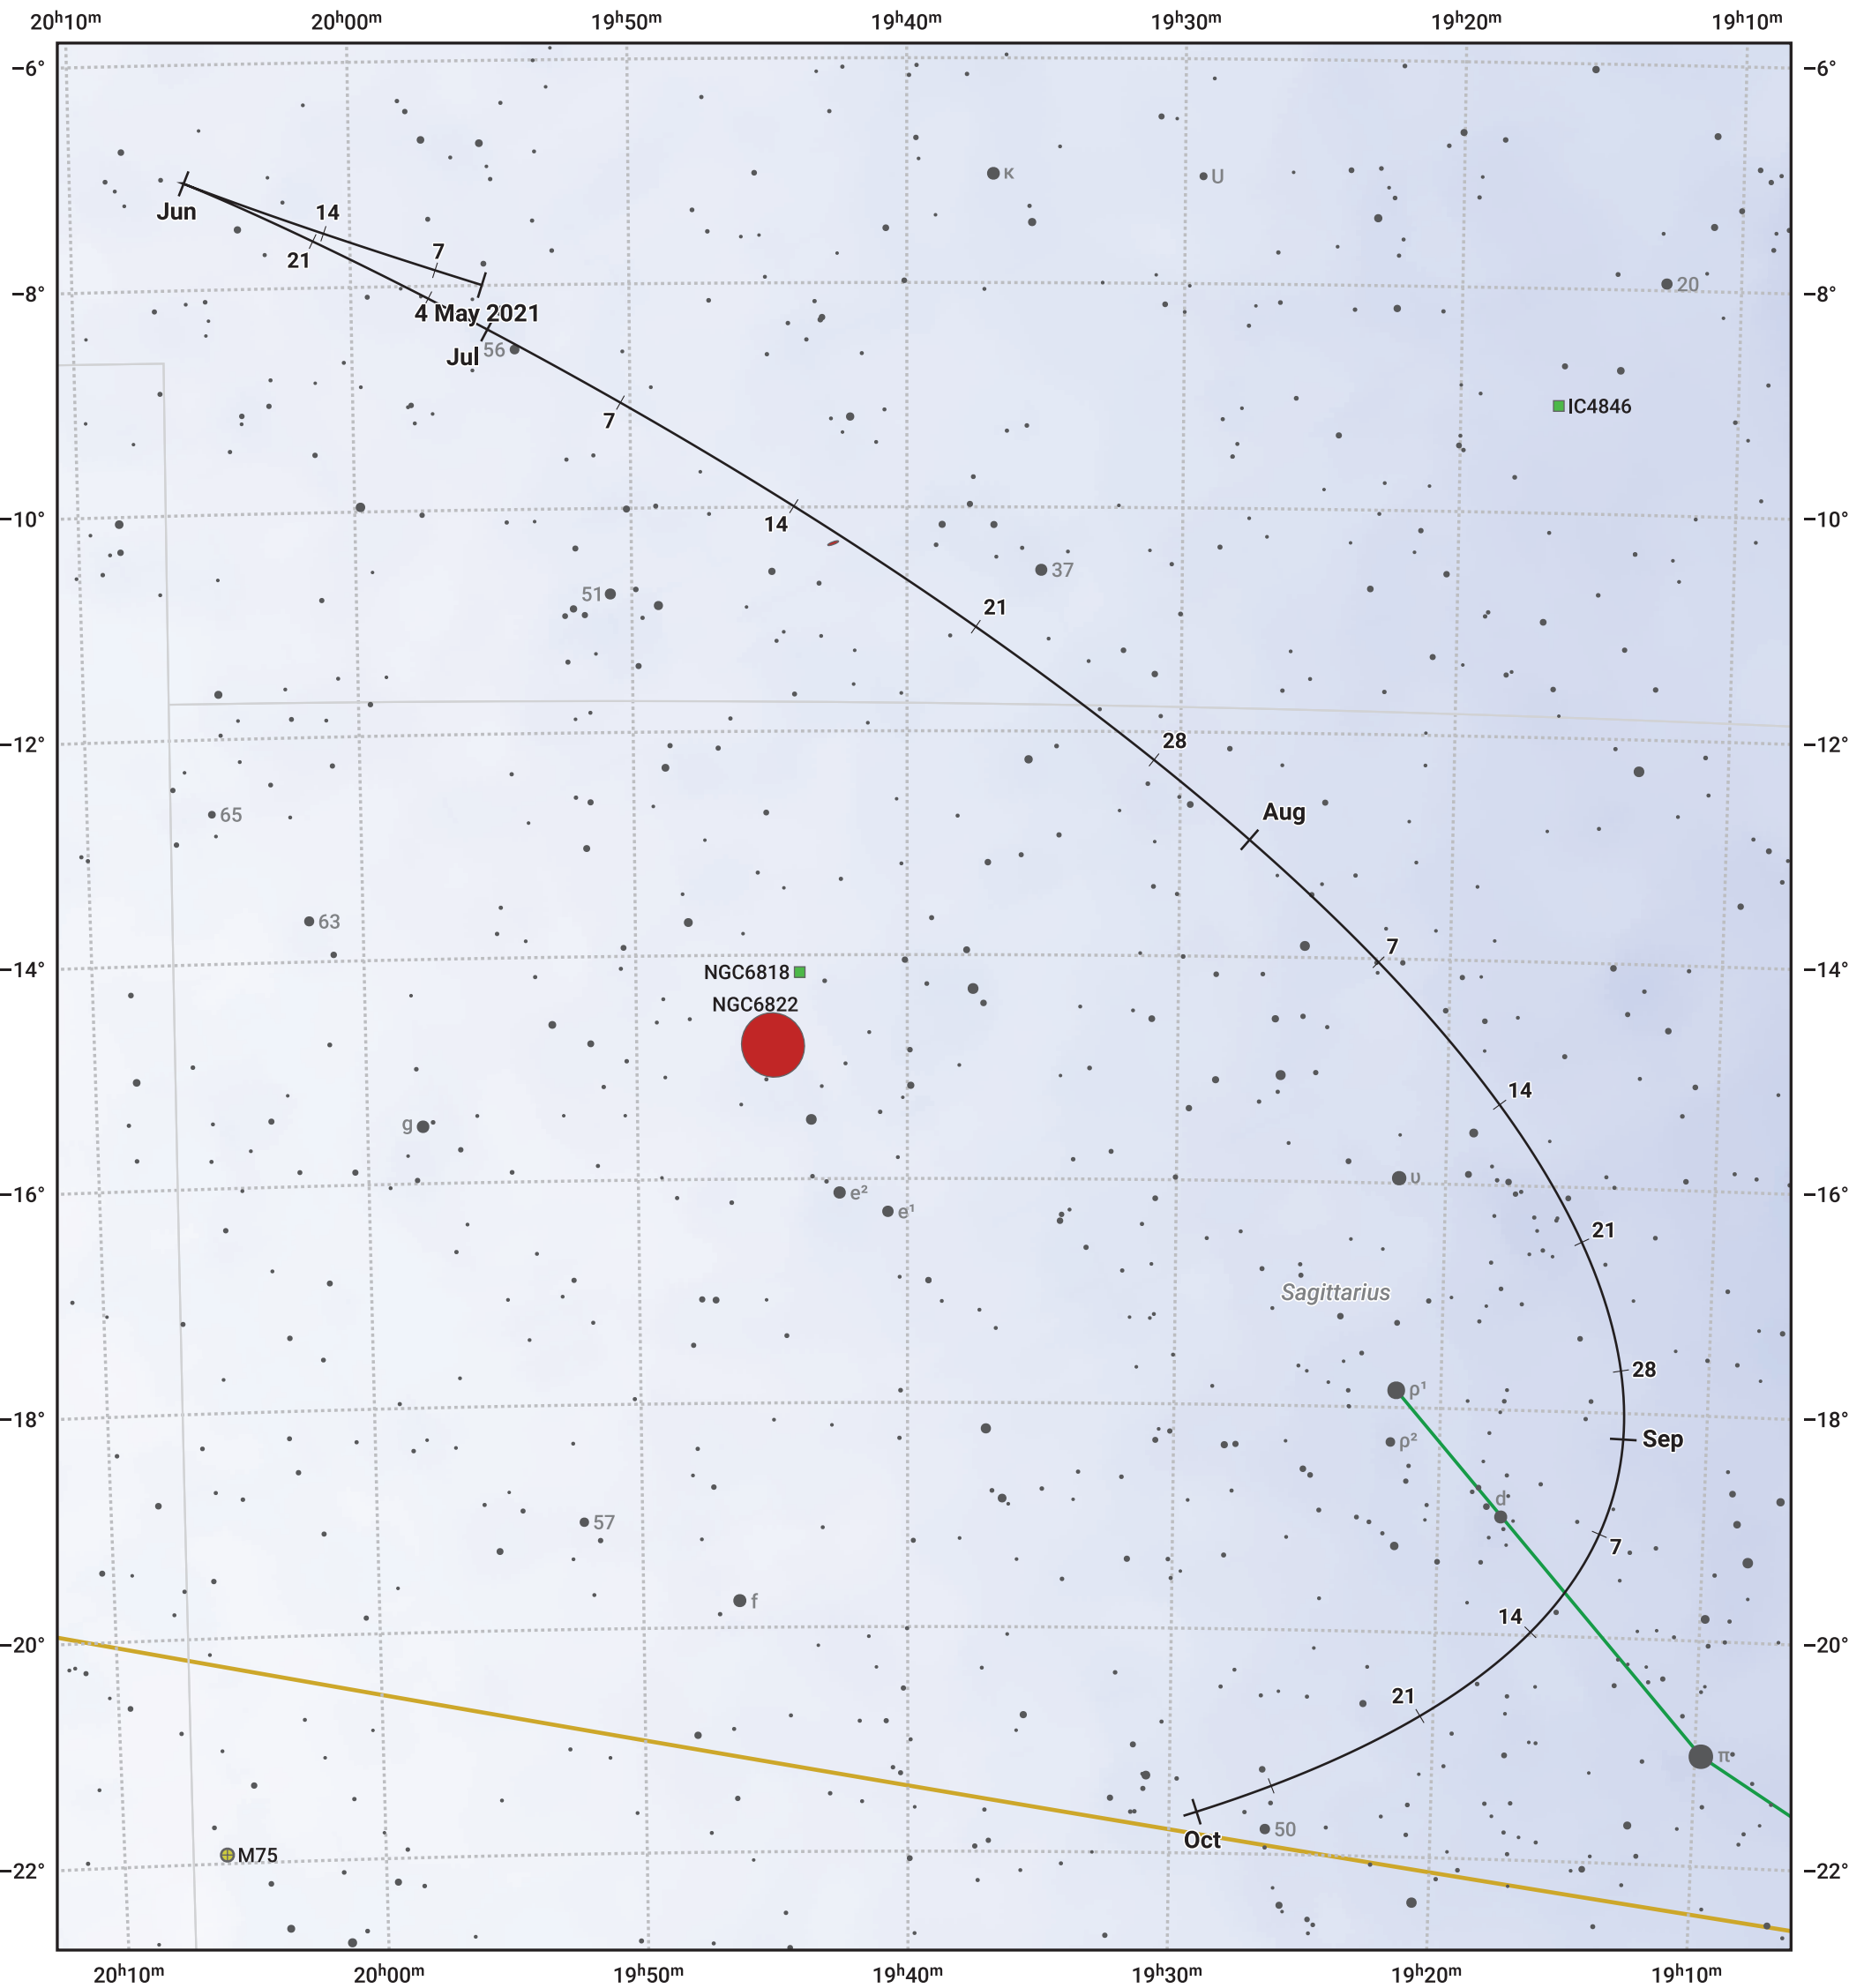

The path of Asteroid 6 Hebe around opposition on 18 Jul 2021

© Dominic Ford 2011–2024. Date markers placed at midnight UTC. Downloaded from <https://in-the-sky.org>

Magnitude scale: · 9.0 · 8.0 · 7.0 · 6.0 · 5.0 · 4.0 · 3.0 · 2.0

— Ecliptic Plane

● Galaxy ■ Bright nebula ● Open cluster ⊕ Globular cluster

Date	Mag	Phase
2021 Jun 1	9.6	97%
2021 Jun 17	9.1	98%
2021 Jul 1	8.7	99%
2021 Aug 1	8.5	99%
2021 Sep 1	9.1	97%
2021 Oct 1	9.6	94%