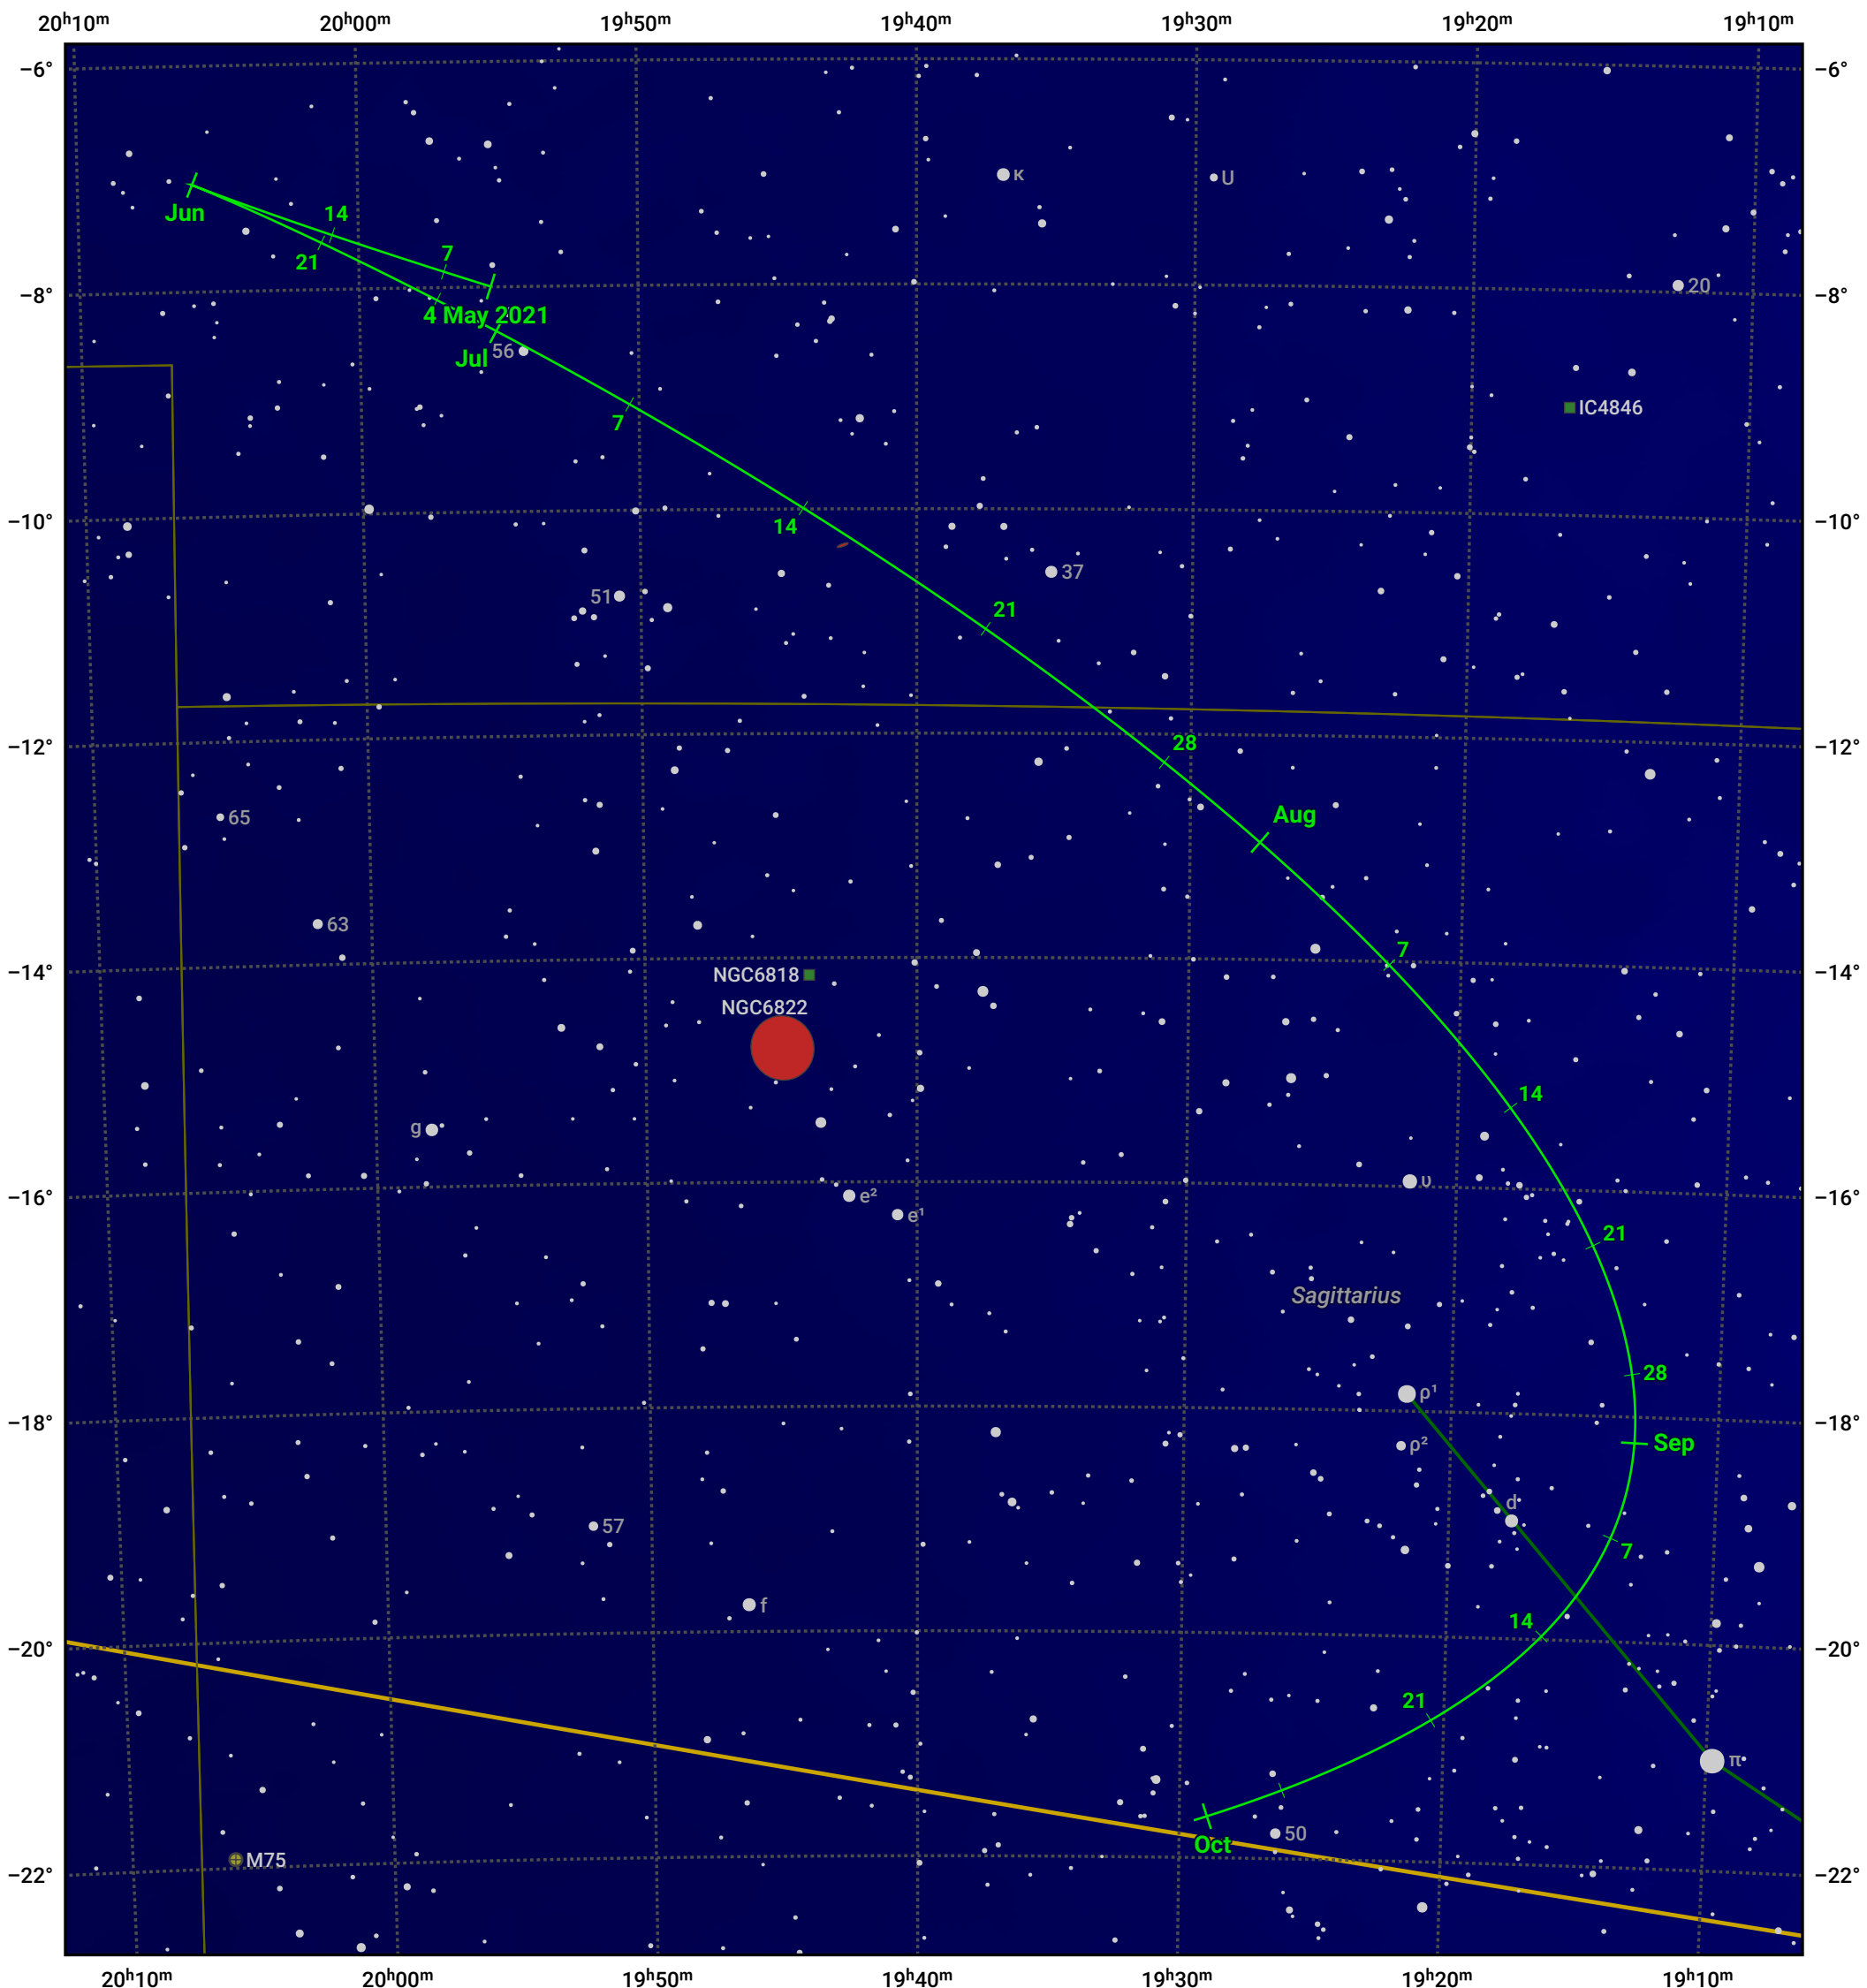

# The path of Asteroid 6 Hebe around opposition on 18 Jul 2021

© Dominic Ford 2011–2024. Date markers placed at midnight UTC. Downloaded from <https://in-the-sky.org>

Magnitude scale: ● 9.0 ● 8.0 ● 7.0 ● 6.0 ● 5.0 ● 4.0 ● 3.0 ● 2.0

— Ecliptic Plane

● Galaxy ● Bright nebula ● Open cluster ● Globular cluster

Date	Mag	Phase
2021 Jun 1	9.6	97%
2021 Jun 17	9.1	98%
2021 Jul 1	8.7	99%
2021 Aug 1	8.5	99%
2021 Sep 1	9.1	97%
2021 Oct 1	9.6	94%