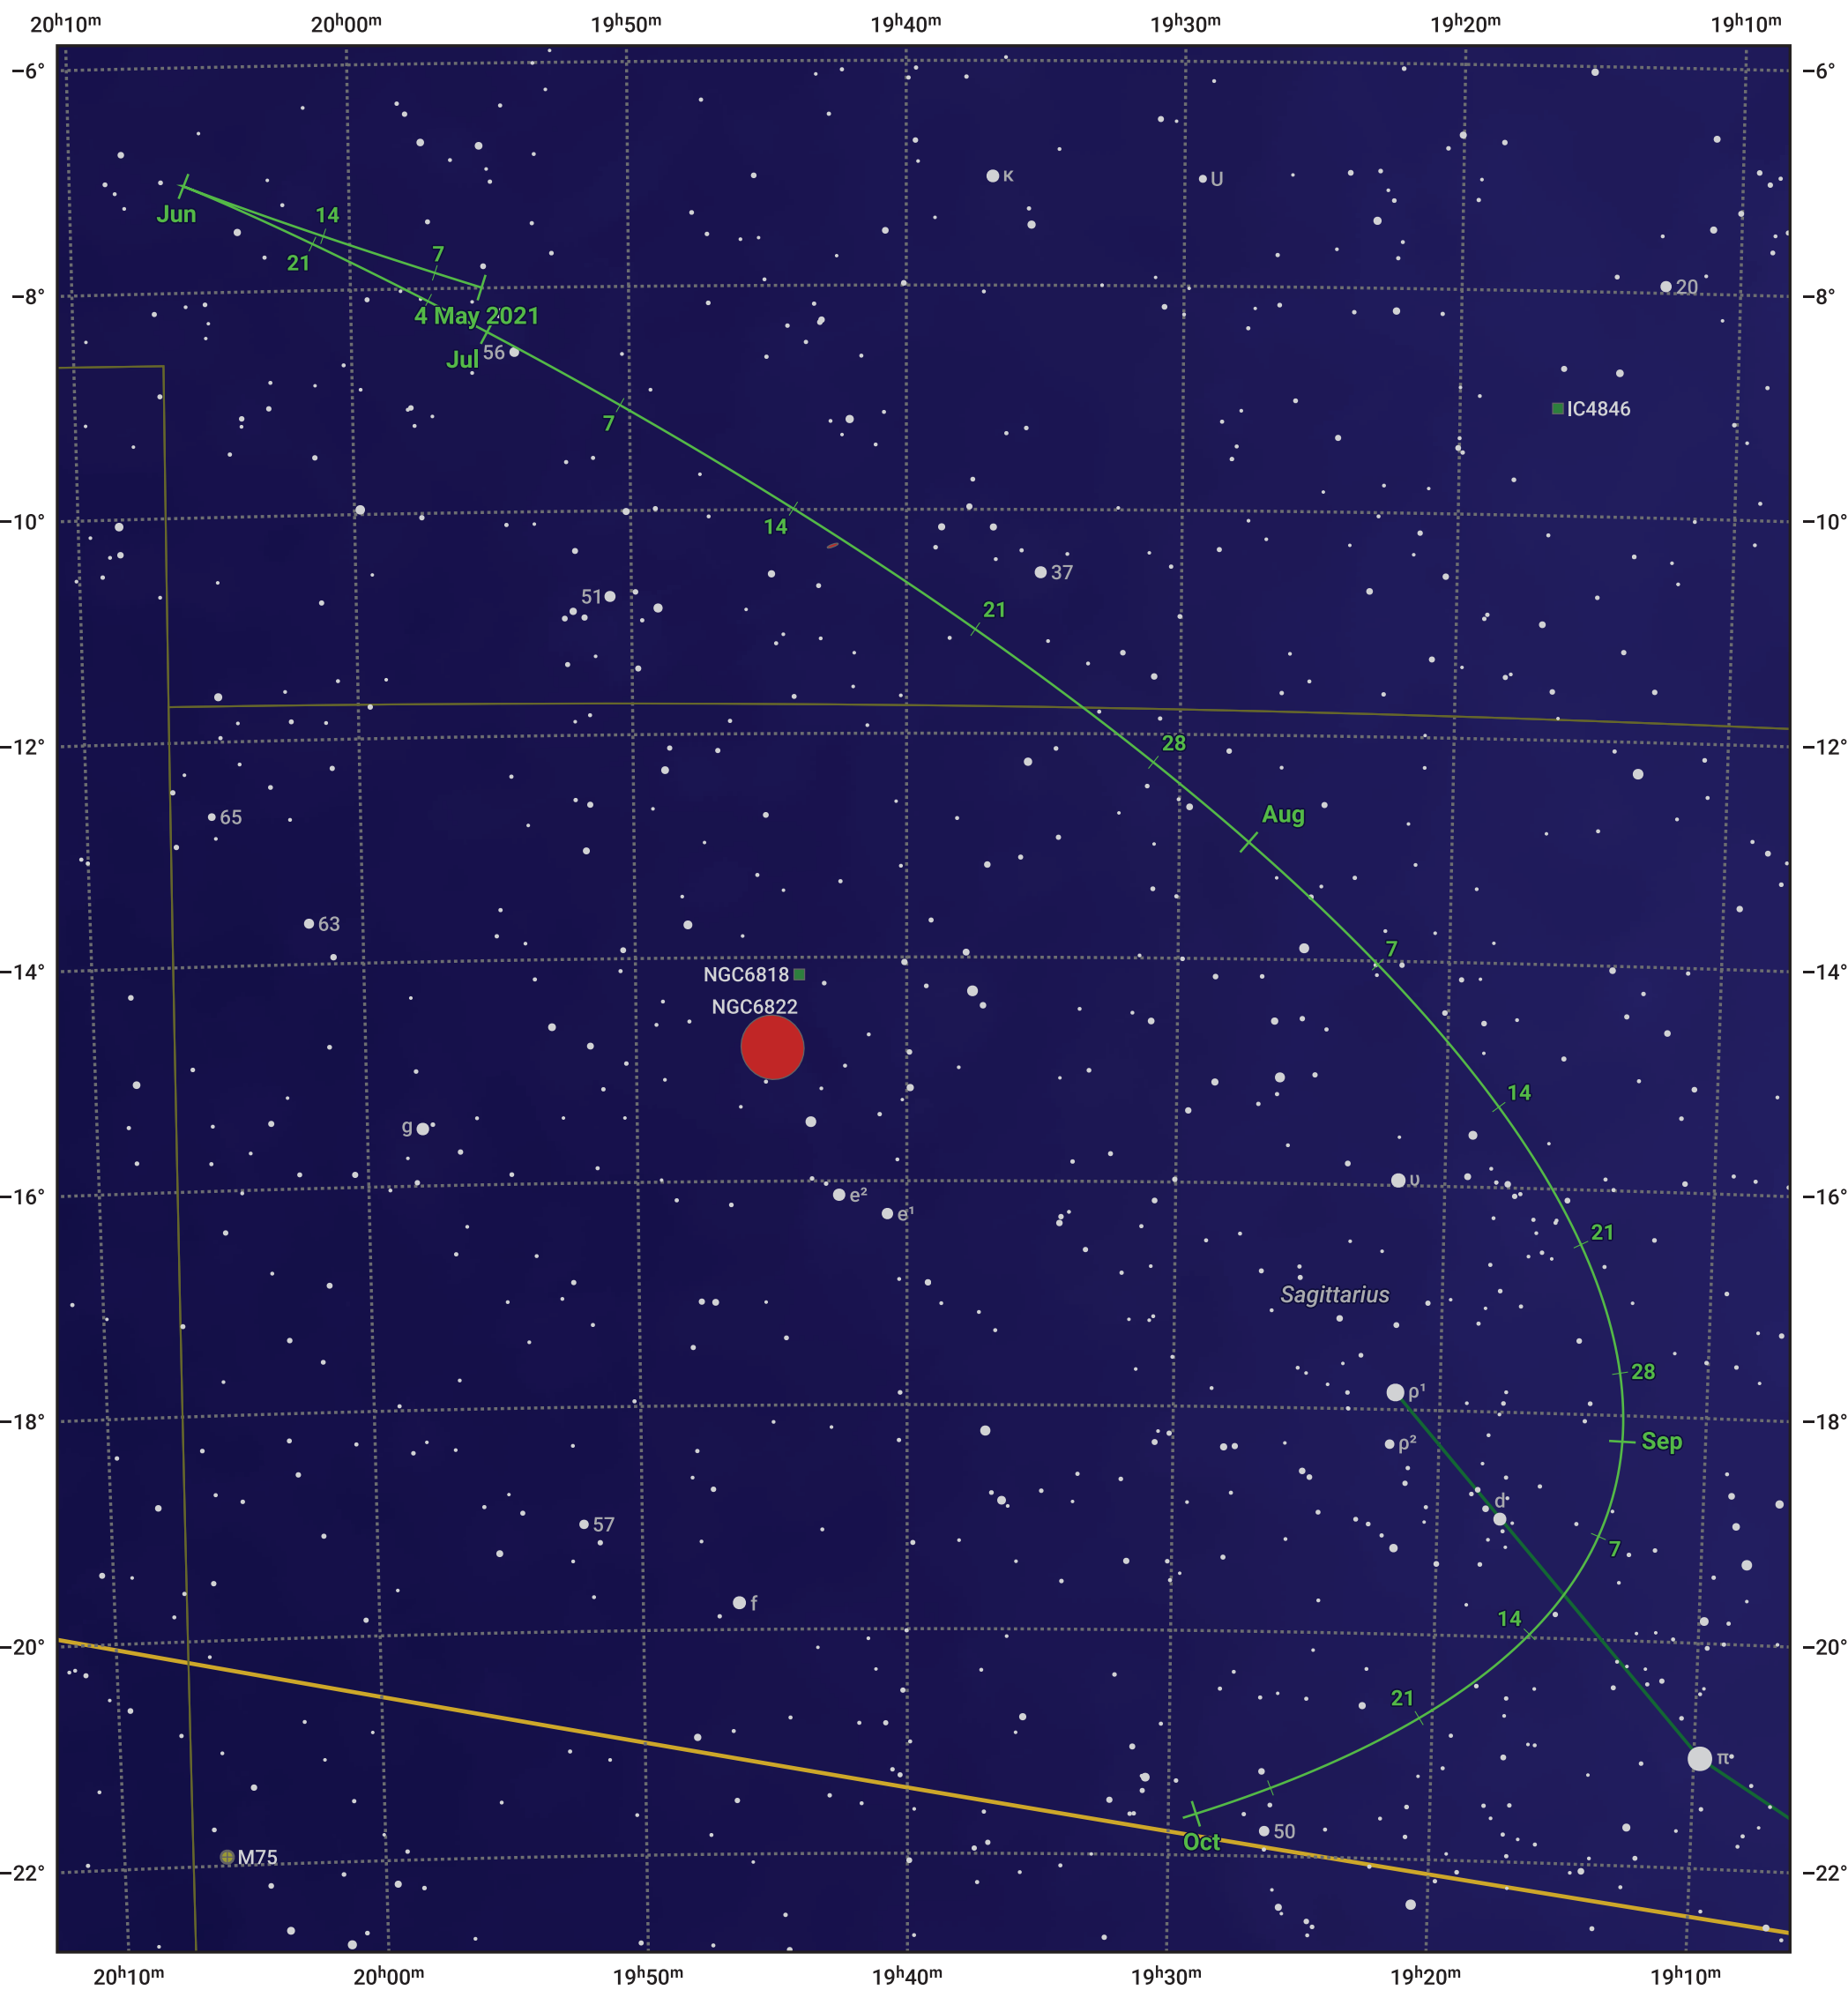

The path of Asteroid 6 Hebe around opposition on 18 Jul 2021

© Dominic Ford 2011–2024. Date markers placed at midnight UTC. Downloaded from <https://in-the-sky.org>

Magnitude scale: · 9.0 · 8.0 · 7.0 · 6.0 · 5.0 · 4.0 · 3.0 · 2.0

— Ecliptic Plane

● Galaxy ■ Bright nebula ● Open cluster ● Globular cluster

Date	Mag	Phase
2021 Jun 1	9.6	97%
2021 Jun 17	9.1	98%
2021 Jul 1	8.7	99%
2021 Aug 1	8.5	99%
2021 Sep 1	9.1	97%
2021 Oct 1	9.6	94%