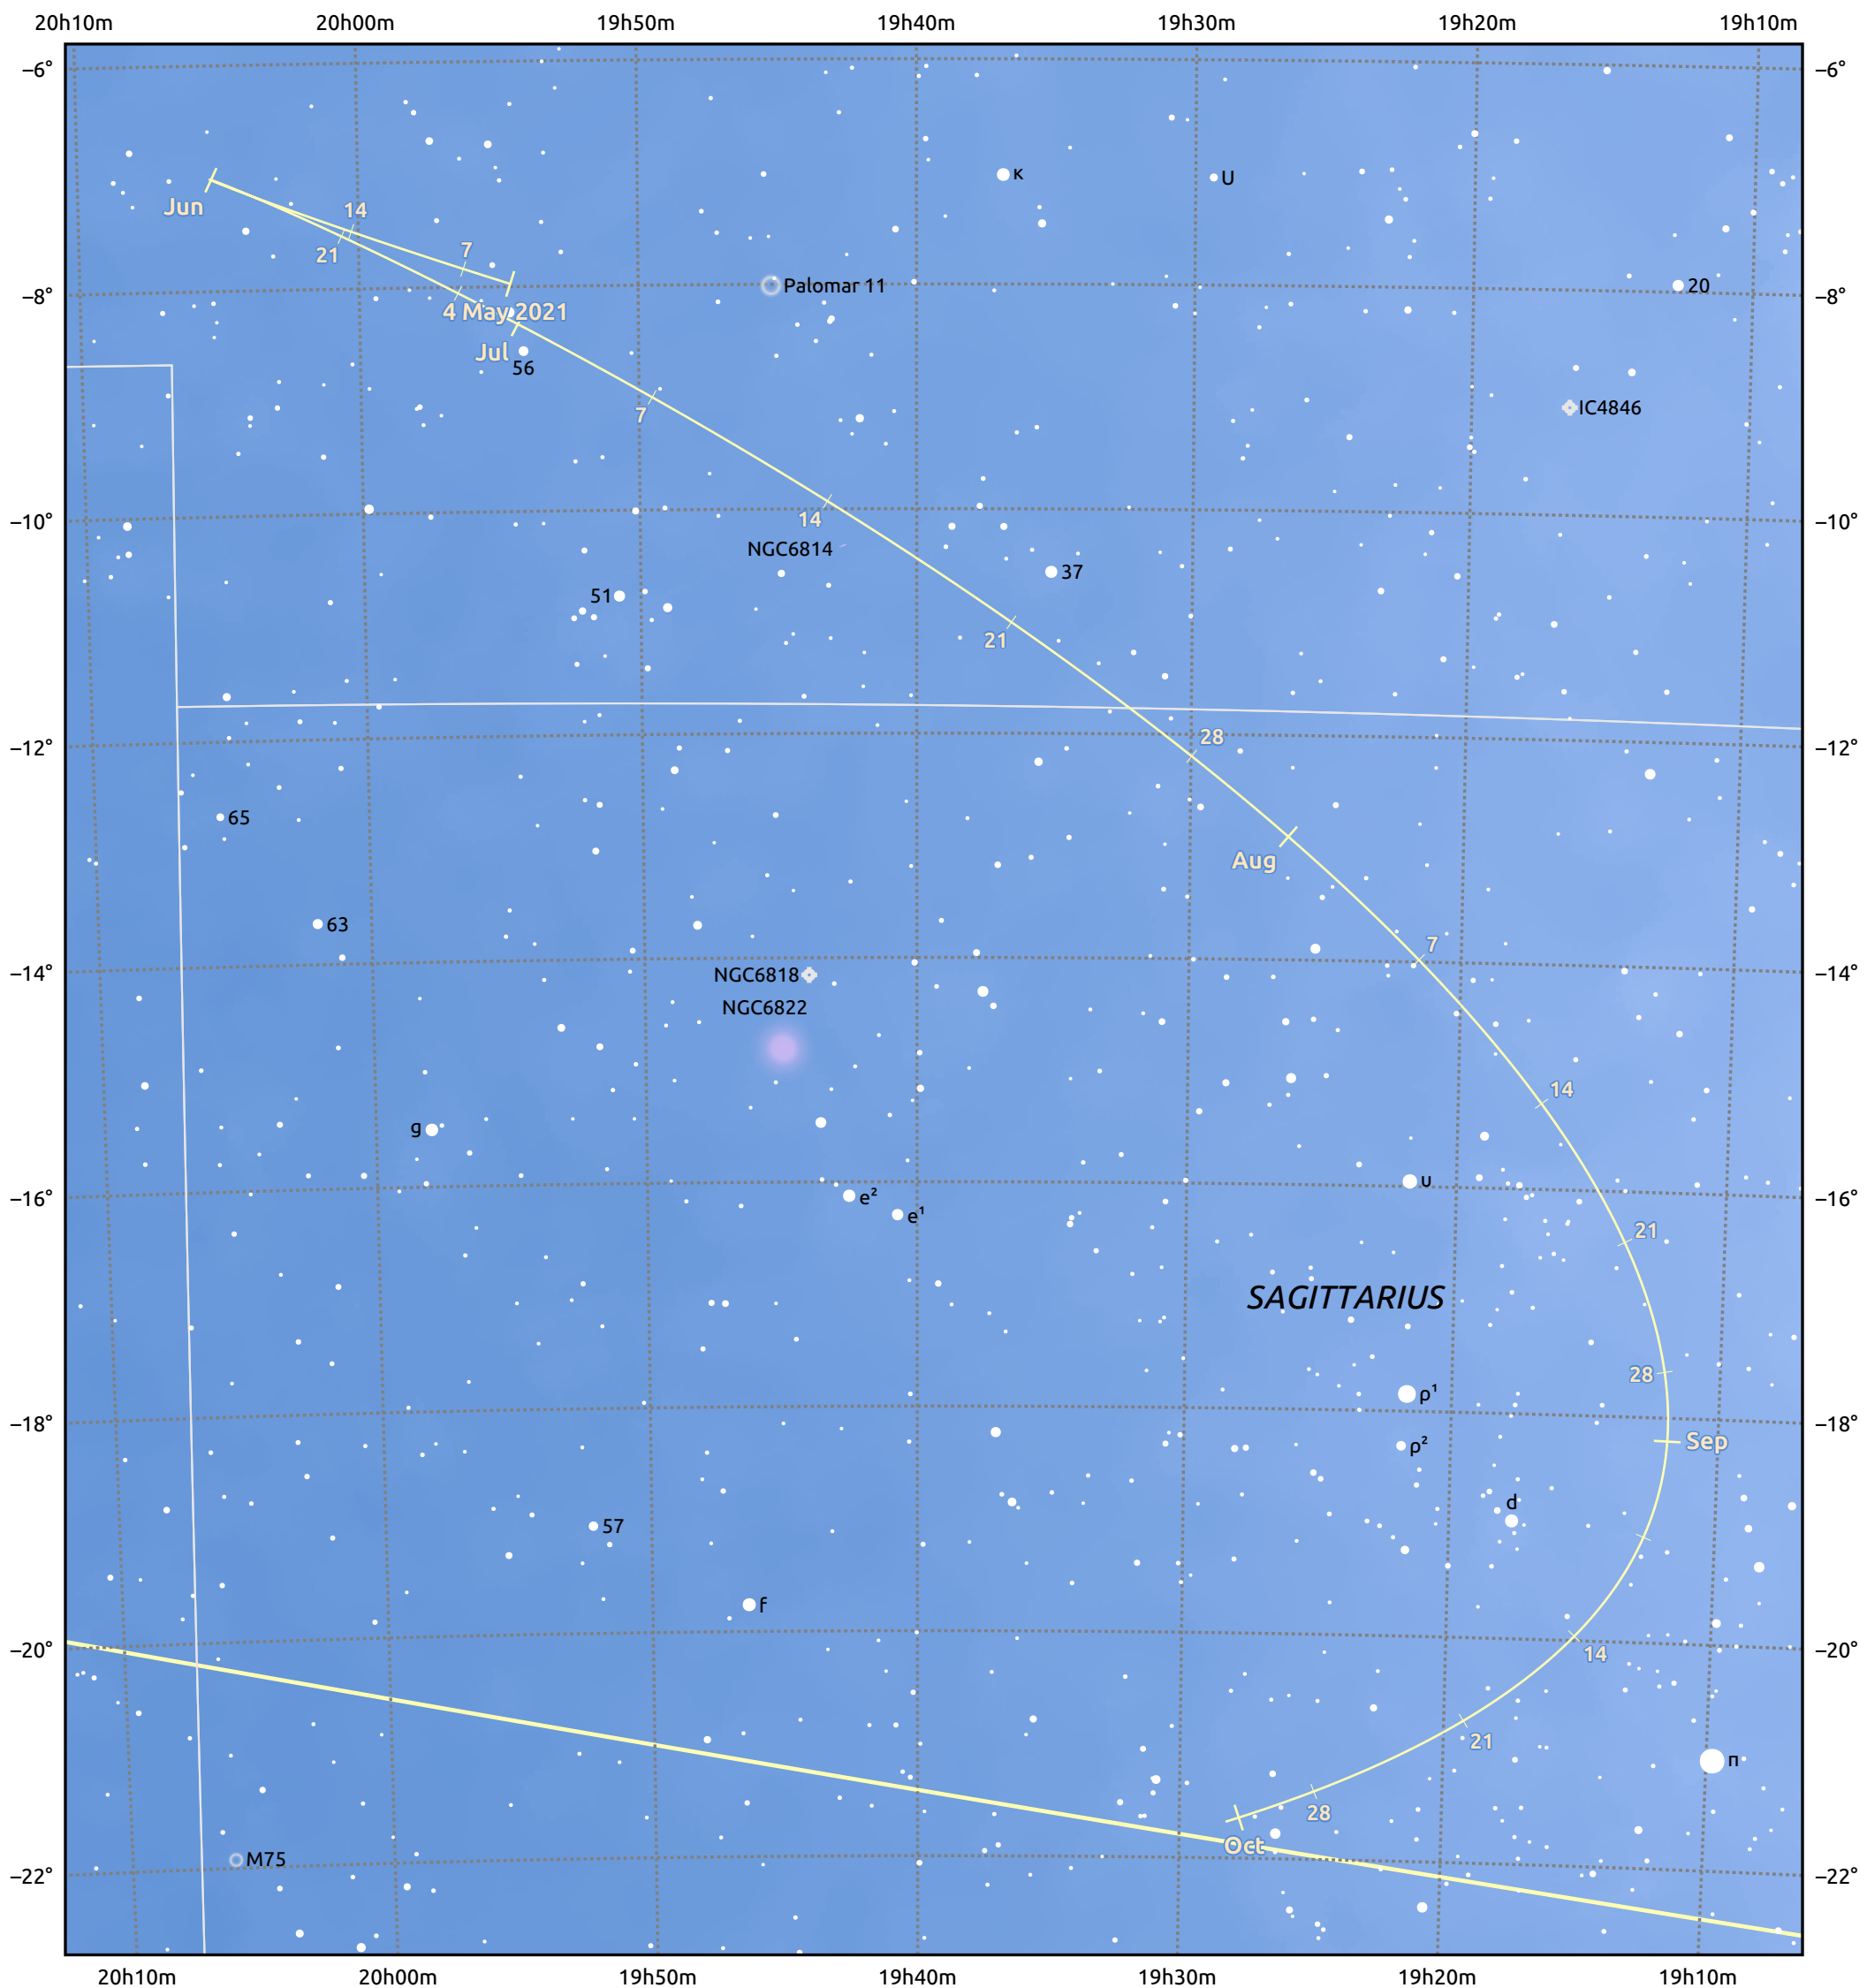

# The path of Asteroid 6 Hebe around opposition on 18 Jul 2021

© Dominic Ford 2011–2025. Date markers placed at midnight UTC. Downloaded from <https://in-the-sky.org>

Magnitude scale: ● 9.0 ● 8.0 ● 7.0 ● 6.0 ● 5.0 ● 4.0 ● 3.0 ● 2.0

— Ecliptic Plane

Galaxy Bright nebula Open cluster Globular cluster Planetary nebula

Date	Mag	Phase
2021 Jun 1	9.5	97%
2021 Jun 16	9.2	98%
2021 Jul 1	8.7	99%
2021 Aug 1	8.5	99%
2021 Sep 1	9.1	97%
2021 Oct 1	9.6	94%