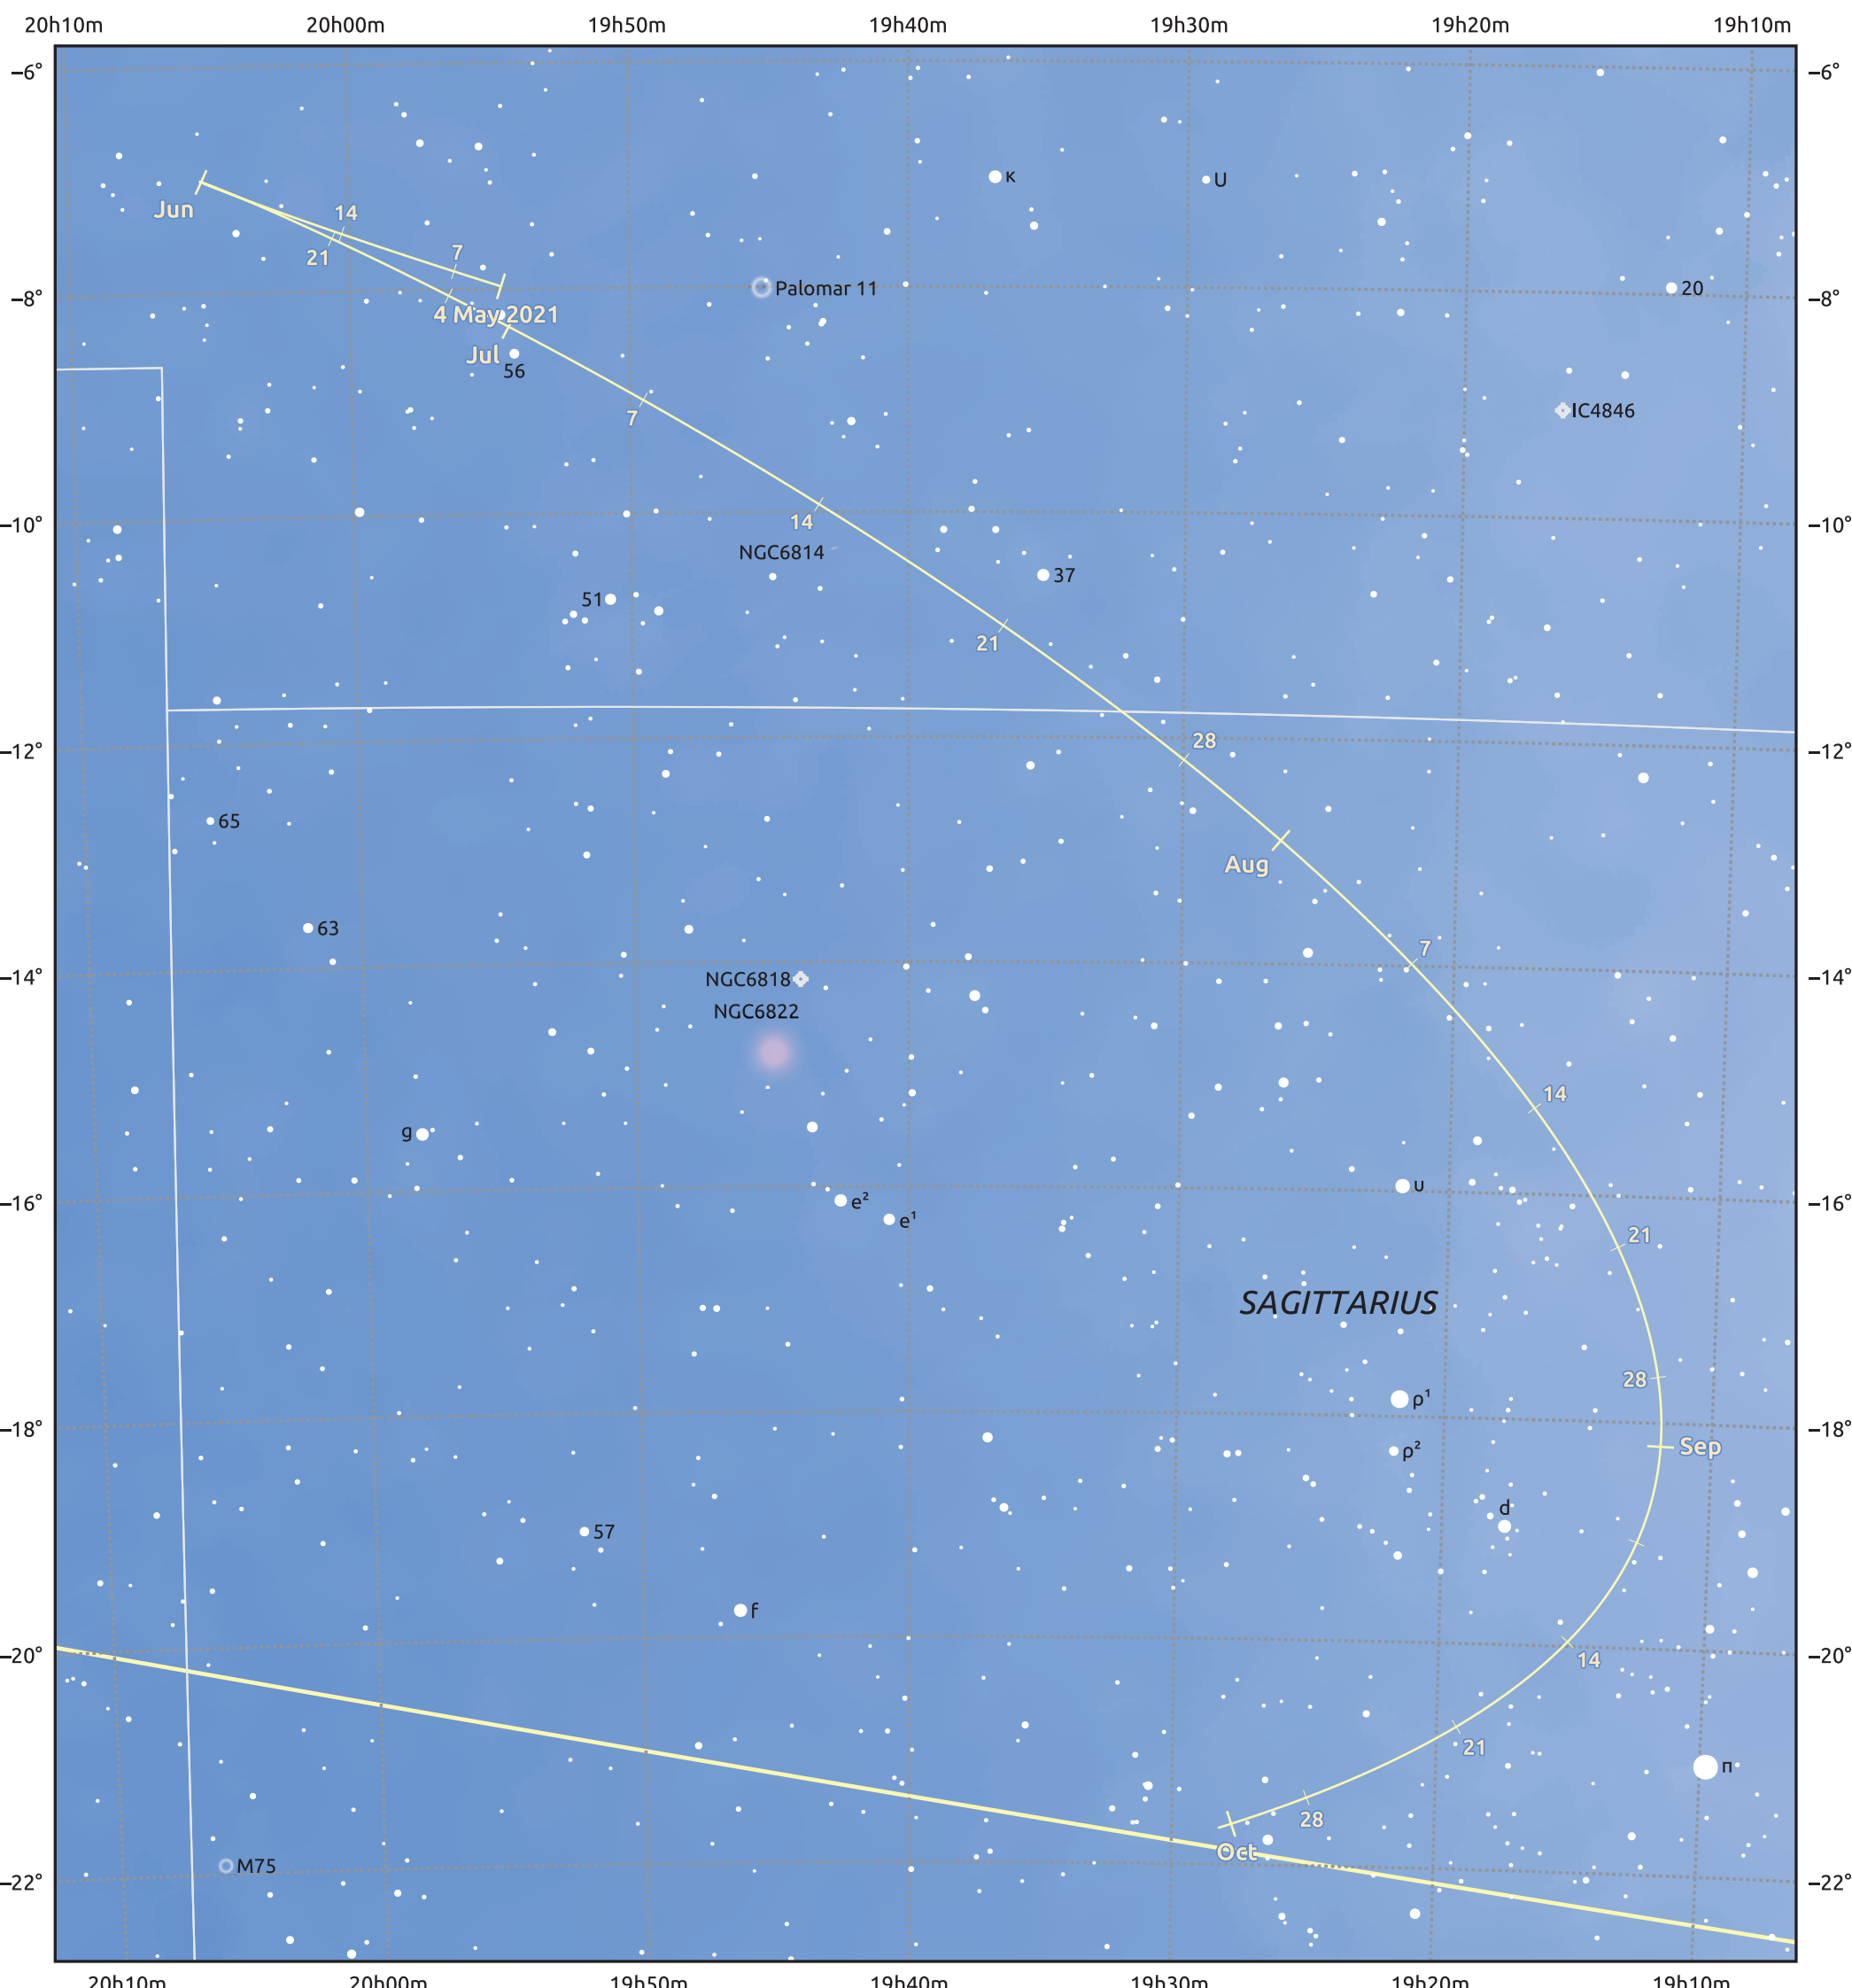

The path of Asteroid 6 Hebe around opposition on 18 Jul 2021

© Dominic Ford 2011–2025. Date markers placed at midnight UTC. Downloaded from <https://in-the-sky.org>

Magnitude scale: ● 9.0 ● 8.0 ● 7.0 ● 6.0 ● 5.0 ● 4.0 ● 3.0 ● 2.0

— Ecliptic Plane

Galaxy Bright nebula Open cluster Globular cluster Planetary nebula

Date	Mag	Phase
2021 Jun 1	9.5	97%
2021 Jun 16	9.2	98%
2021 Jul 1	8.7	99%
2021 Aug 1	8.5	99%
2021 Sep 1	9.1	97%
2021 Oct 1	9.6	94%