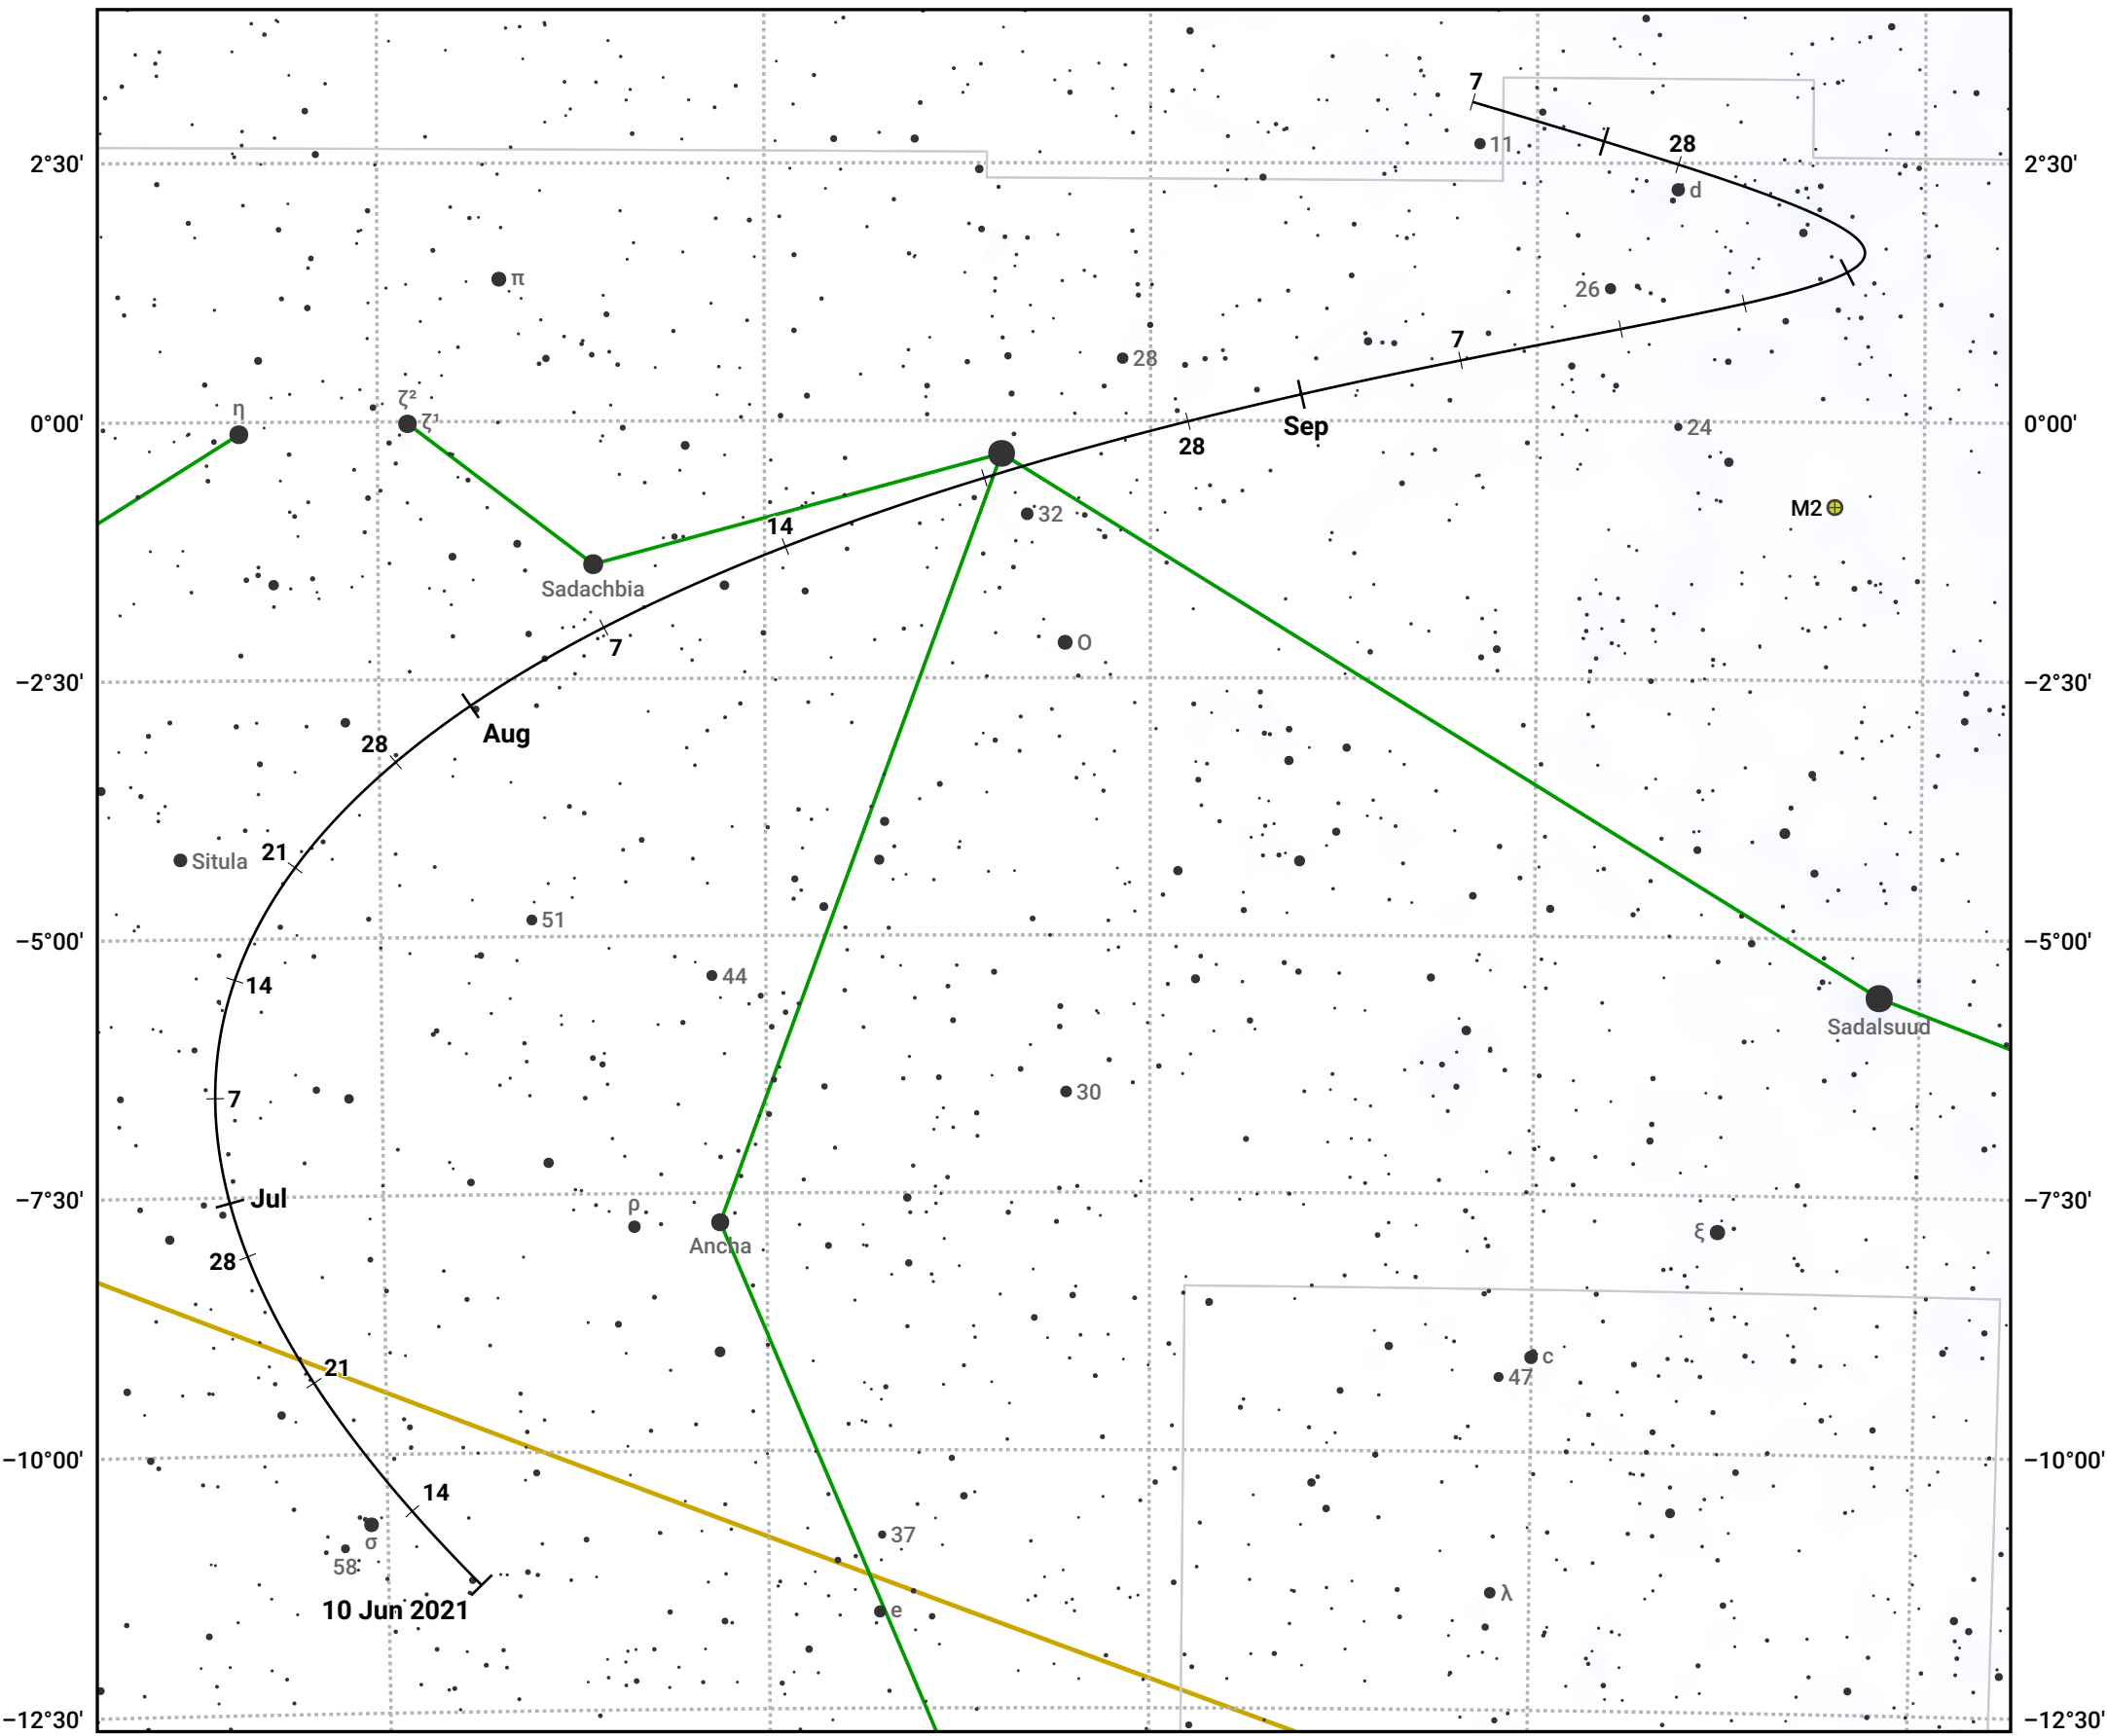

# The path of Asteroid 89 Julia around opposition on 24 Aug 2021

22<sup>h</sup>30<sup>m</sup>

22<sup>h</sup>15<sup>m</sup>

22<sup>h</sup>00<sup>m</sup>

21<sup>h</sup>45<sup>m</sup>

21<sup>h</sup>30<sup>m</sup>

© Dominic Ford 2011–2024. Date markers placed at midnight UTC. Downloaded from <https://in-the-sky.org>

Magnitude scale: 10.0 9.0 8.0 7.0 6.0 5.0 4.0 3.0 2.0

— Ecliptic Plane

Galaxy Bright nebula Open cluster Globular cluster