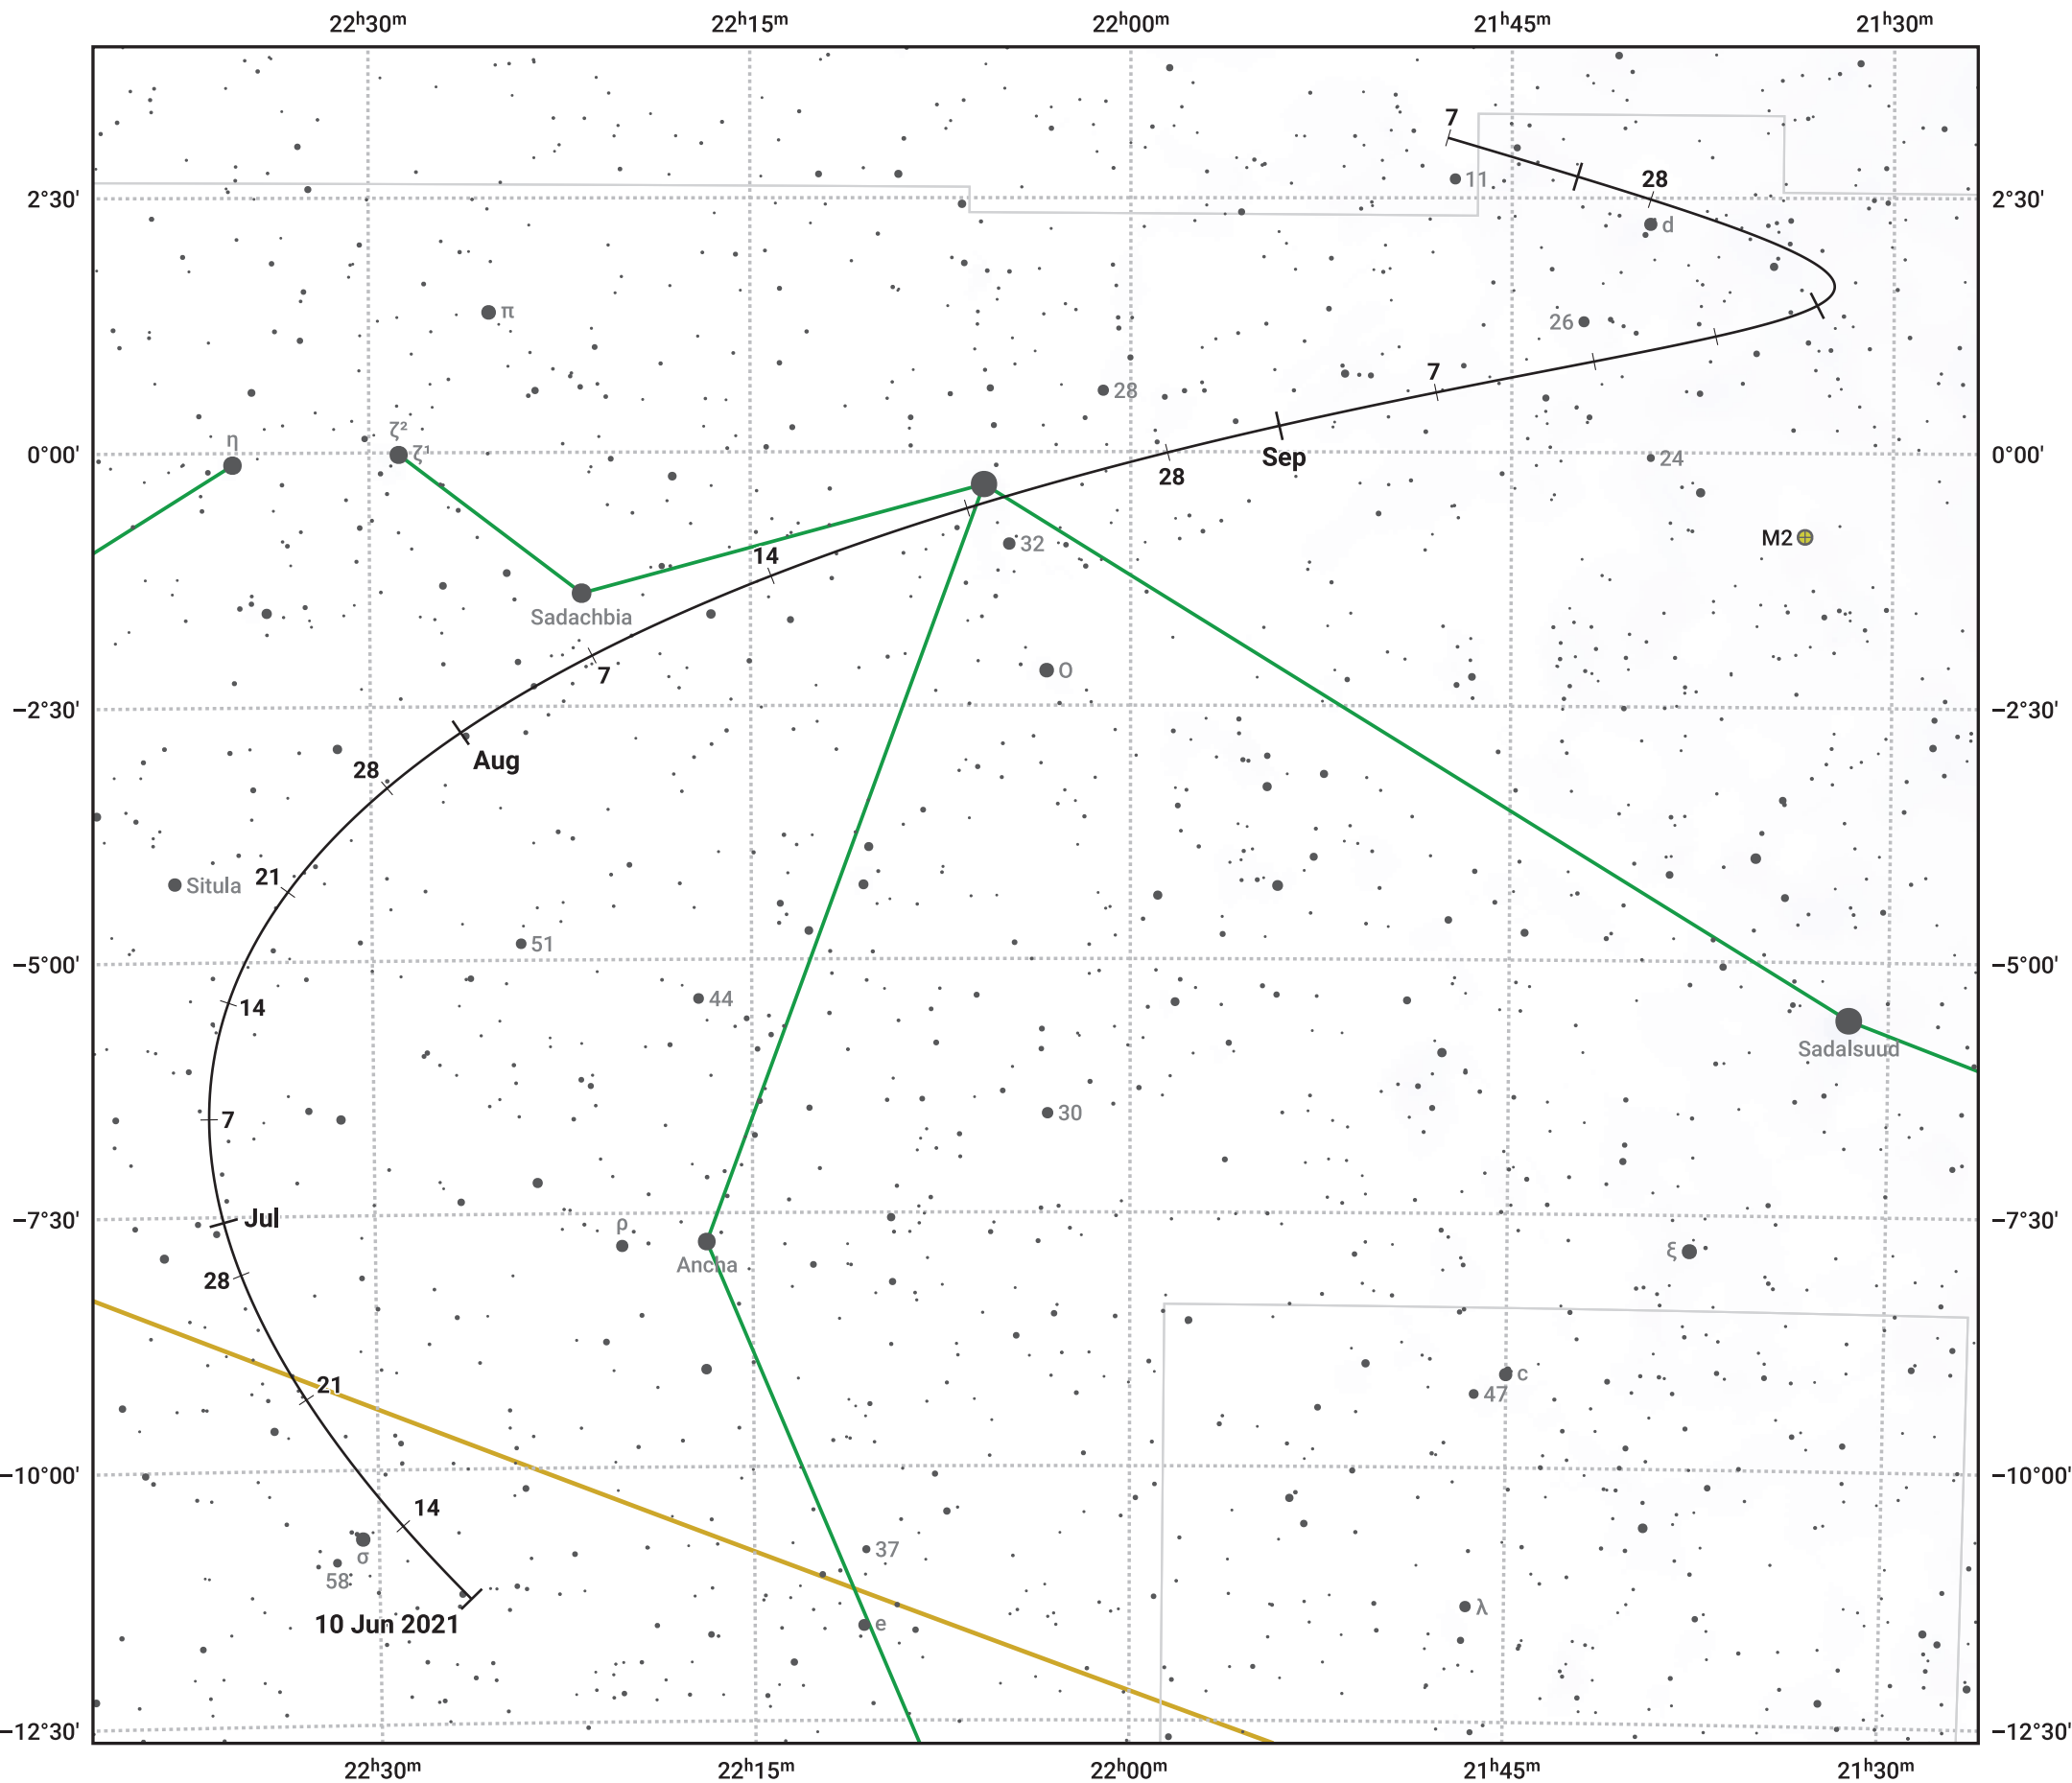

The path of Asteroid 89 Julia around opposition on 24 Aug 2021

© Dominic Ford 2011–2024. Date markers placed at midnight UTC. Downloaded from <https://in-the-sky.org>

Magnitude scale: 10.0 9.0 8.0 7.0 6.0 5.0 4.0 3.0 2.0

— Ecliptic Plane

Galaxy Bright nebula Open cluster Globular cluster

Date	Mag	Phase
2021 Jul 1	10.0	96%
2021 Jul 23	9.4	98%
2021 Aug 1	9.2	99%
2021 Sep 1	8.8	100%
2021 Oct 1	9.5	97%
2021 Nov 1	10.1	95%