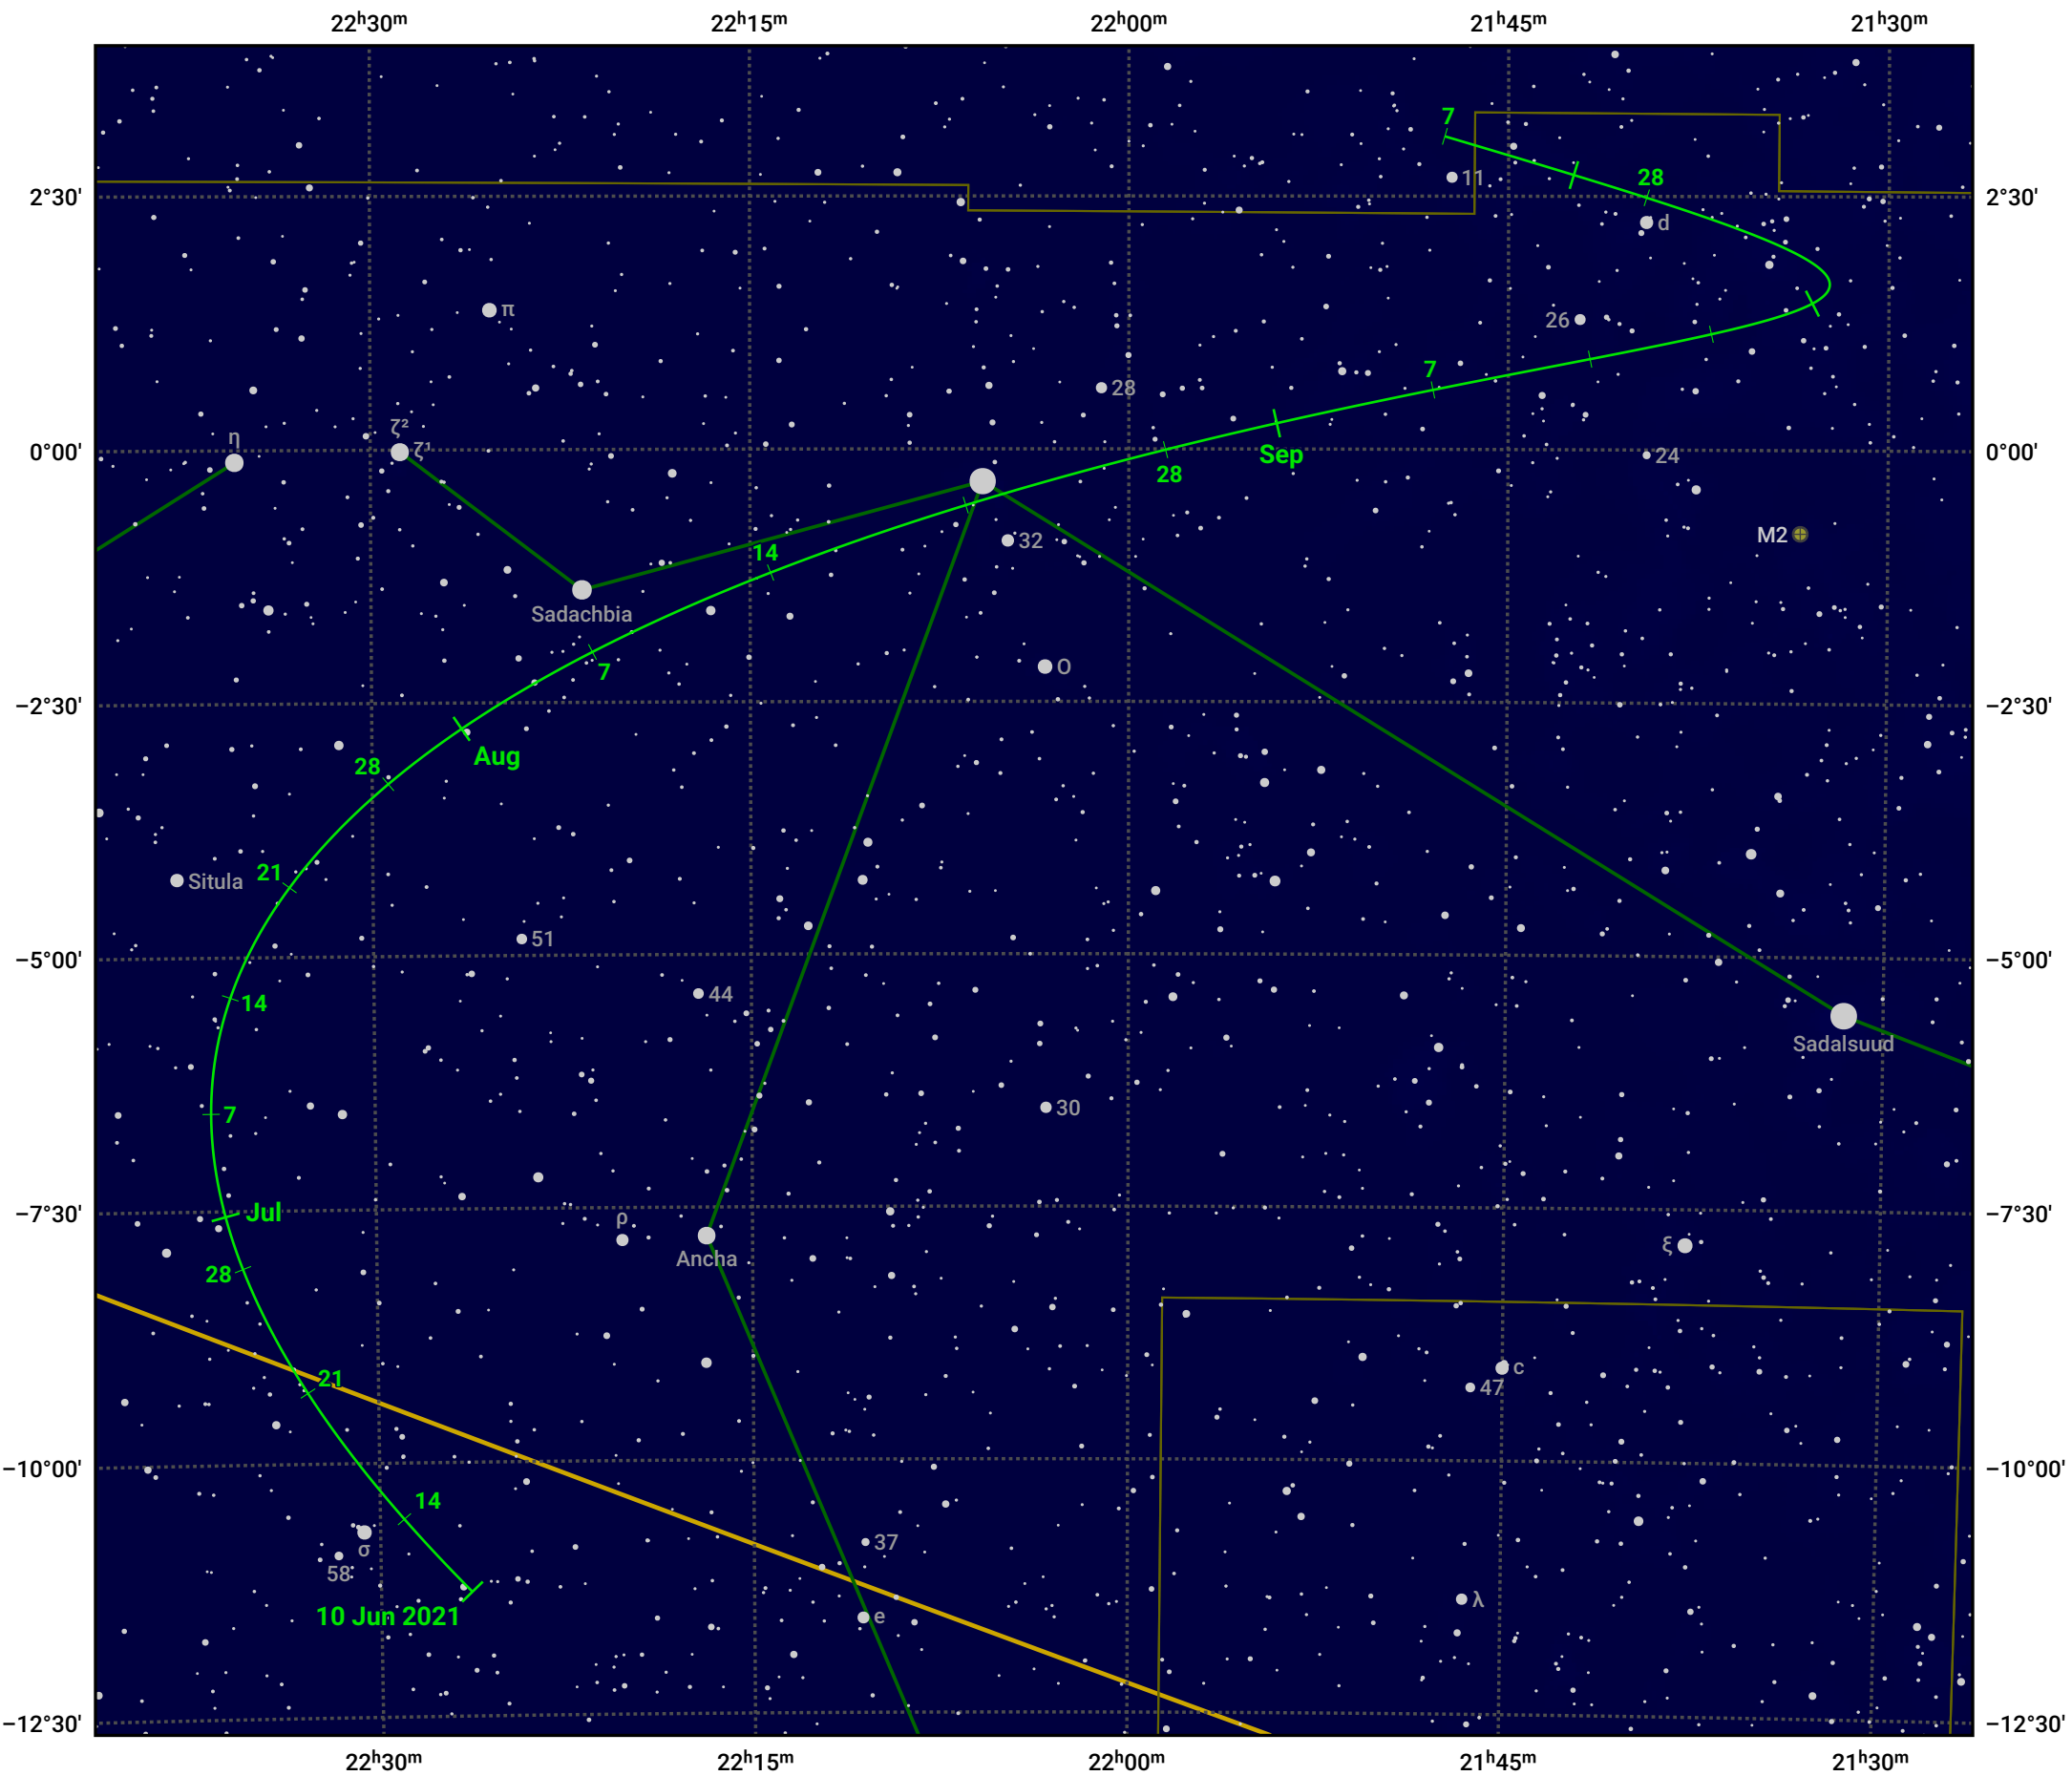

The path of Asteroid 89 Julia around opposition on 24 Aug 2021

© Dominic Ford 2011–2024. Date markers placed at midnight UTC. Downloaded from <https://in-the-sky.org>

Magnitude scale: 10.0 9.0 8.0 7.0 6.0 5.0 4.0 3.0 2.0

— Ecliptic Plane

Galaxy Bright nebula Open cluster Globular cluster

Date	Mag	Phase
2021 Jul 1	10.0	96%
2021 Jul 23	9.4	98%
2021 Aug 1	9.2	99%
2021 Sep 1	8.8	100%
2021 Oct 1	9.5	97%
2021 Nov 1	10.1	95%