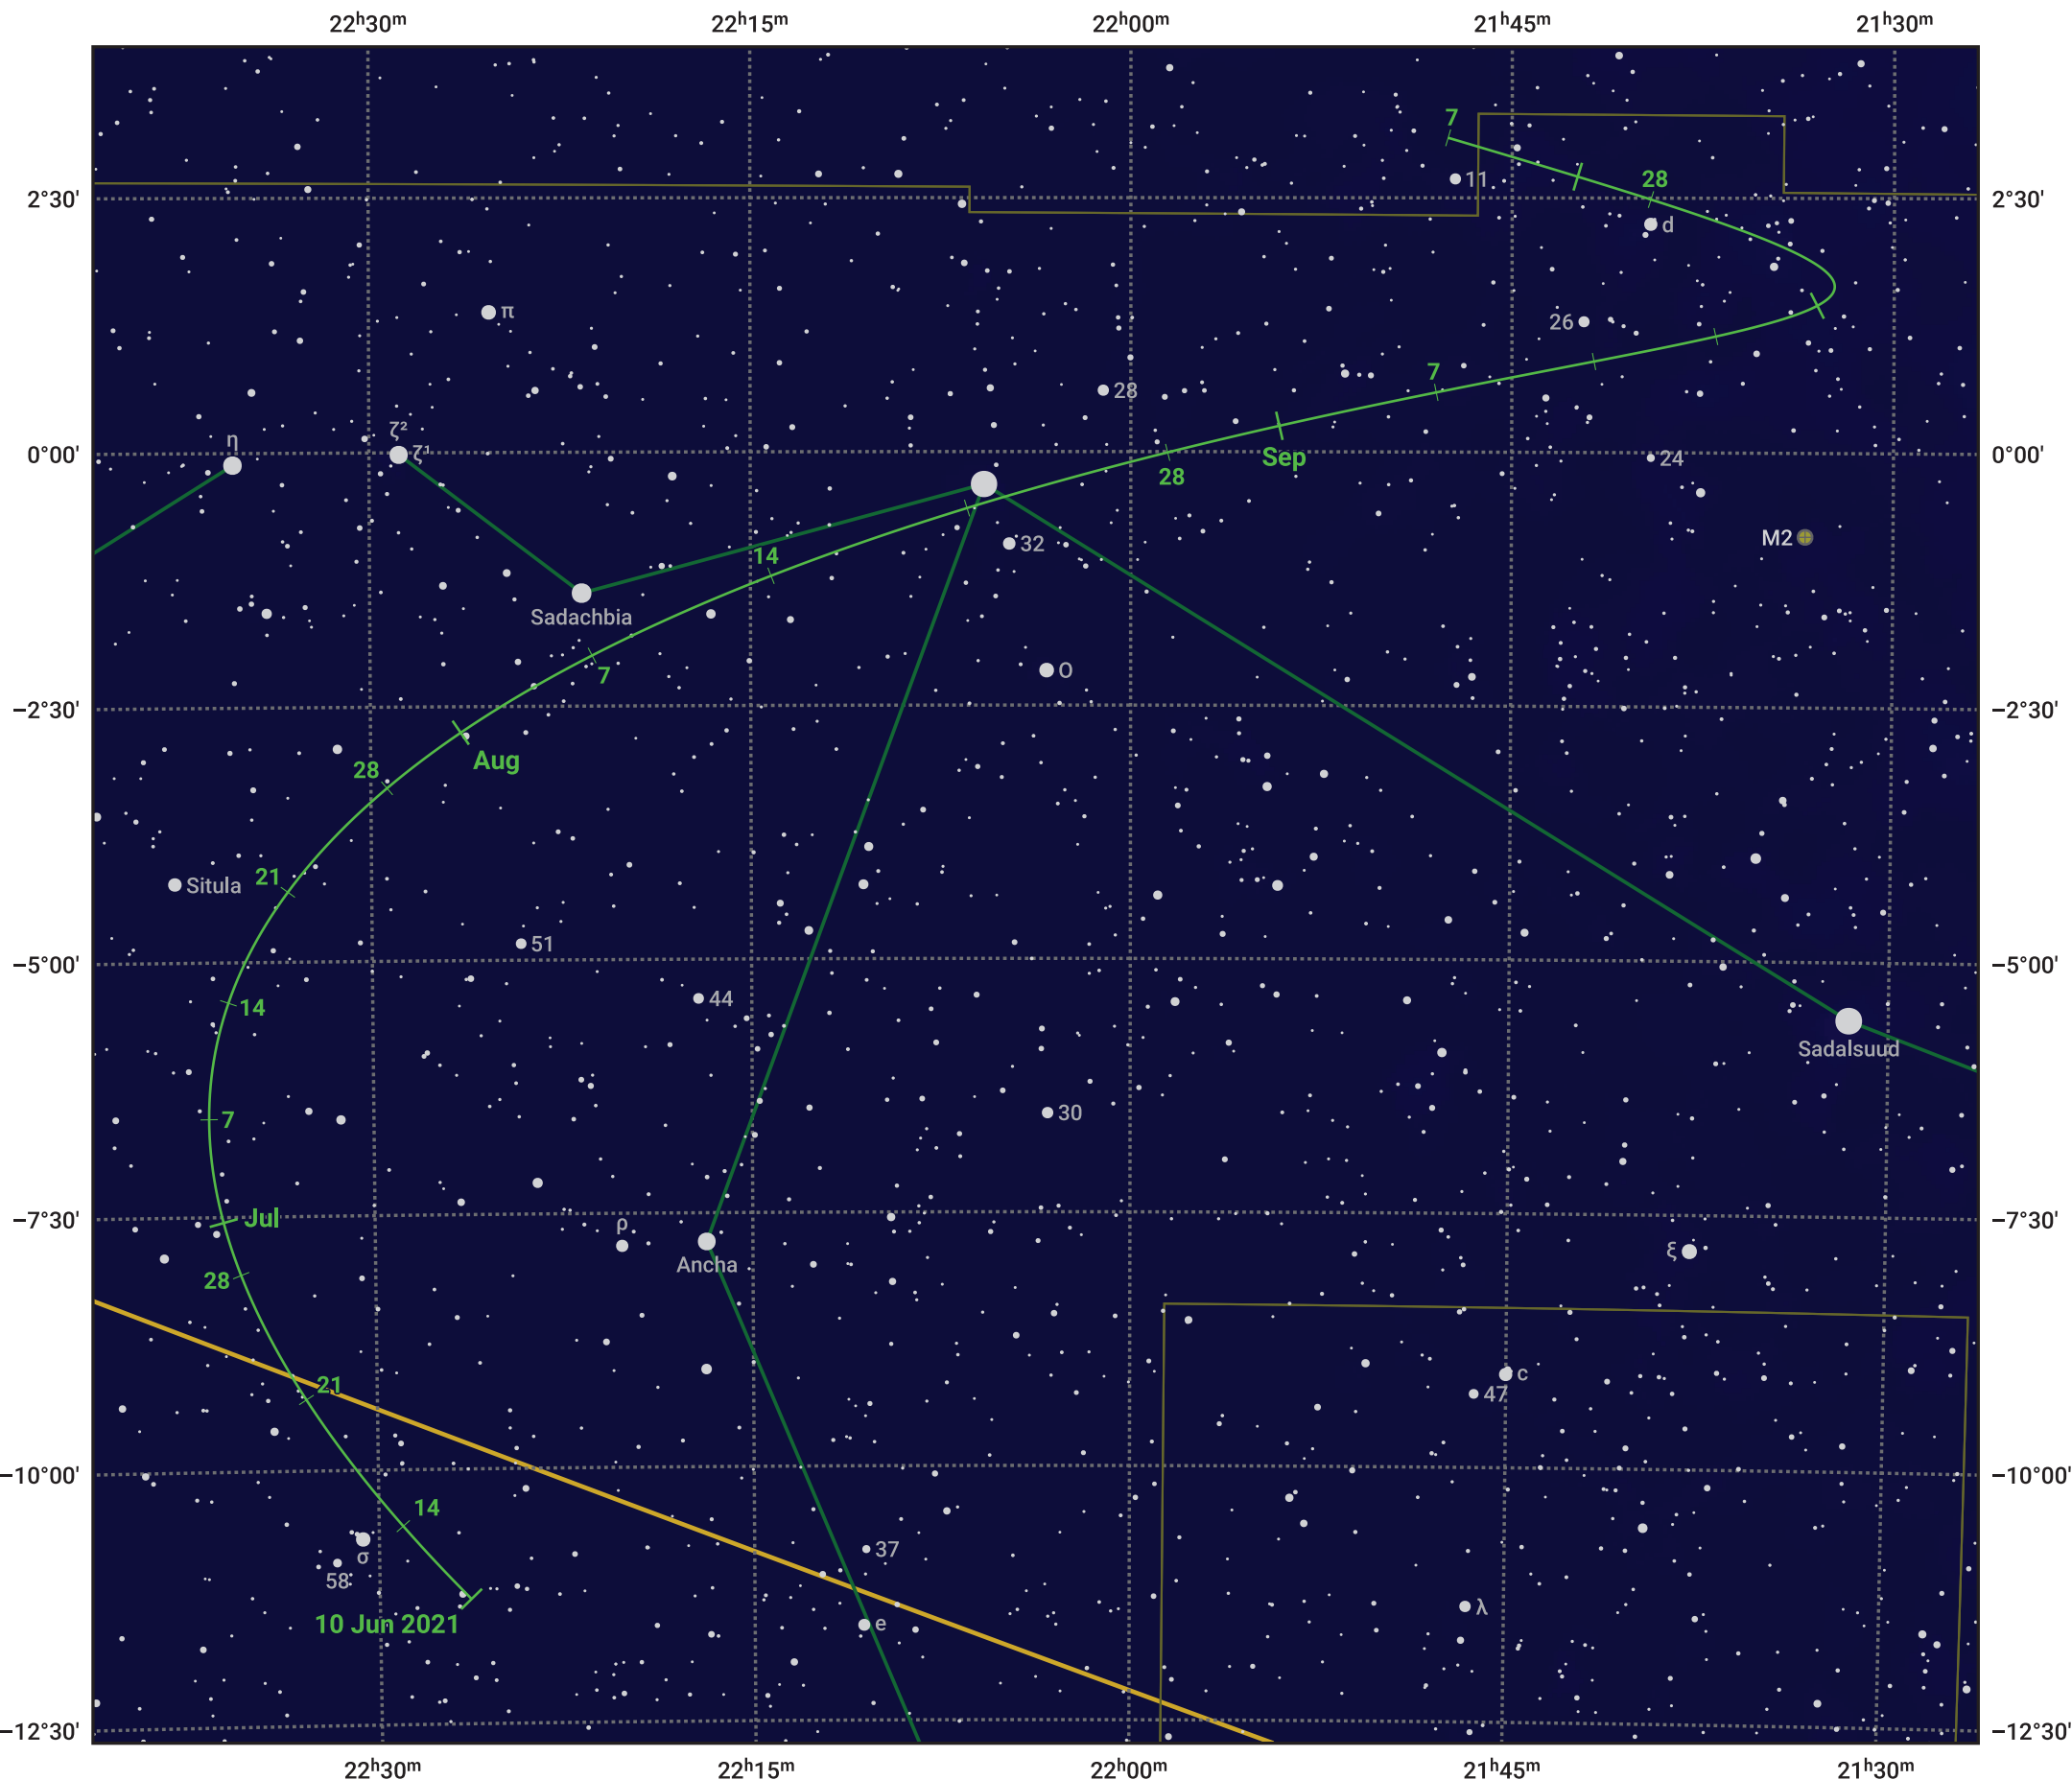

# The path of Asteroid 89 Julia around opposition on 24 Aug 2021

© Dominic Ford 2011–2024. Date markers placed at midnight UTC. Downloaded from <https://in-the-sky.org>

Magnitude scale: 10.0 9.0 8.0 7.0 6.0 5.0 4.0 3.0 2.0

— Ecliptic Plane

Galaxy Bright nebula Open cluster Globular cluster

Date	Mag	Phase
2021 Jul 1	10.0	96%
2021 Jul 23	9.4	98%
2021 Aug 1	9.2	99%
2021 Sep 1	8.8	100%
2021 Oct 1	9.5	97%
2021 Nov 1	10.1	95%