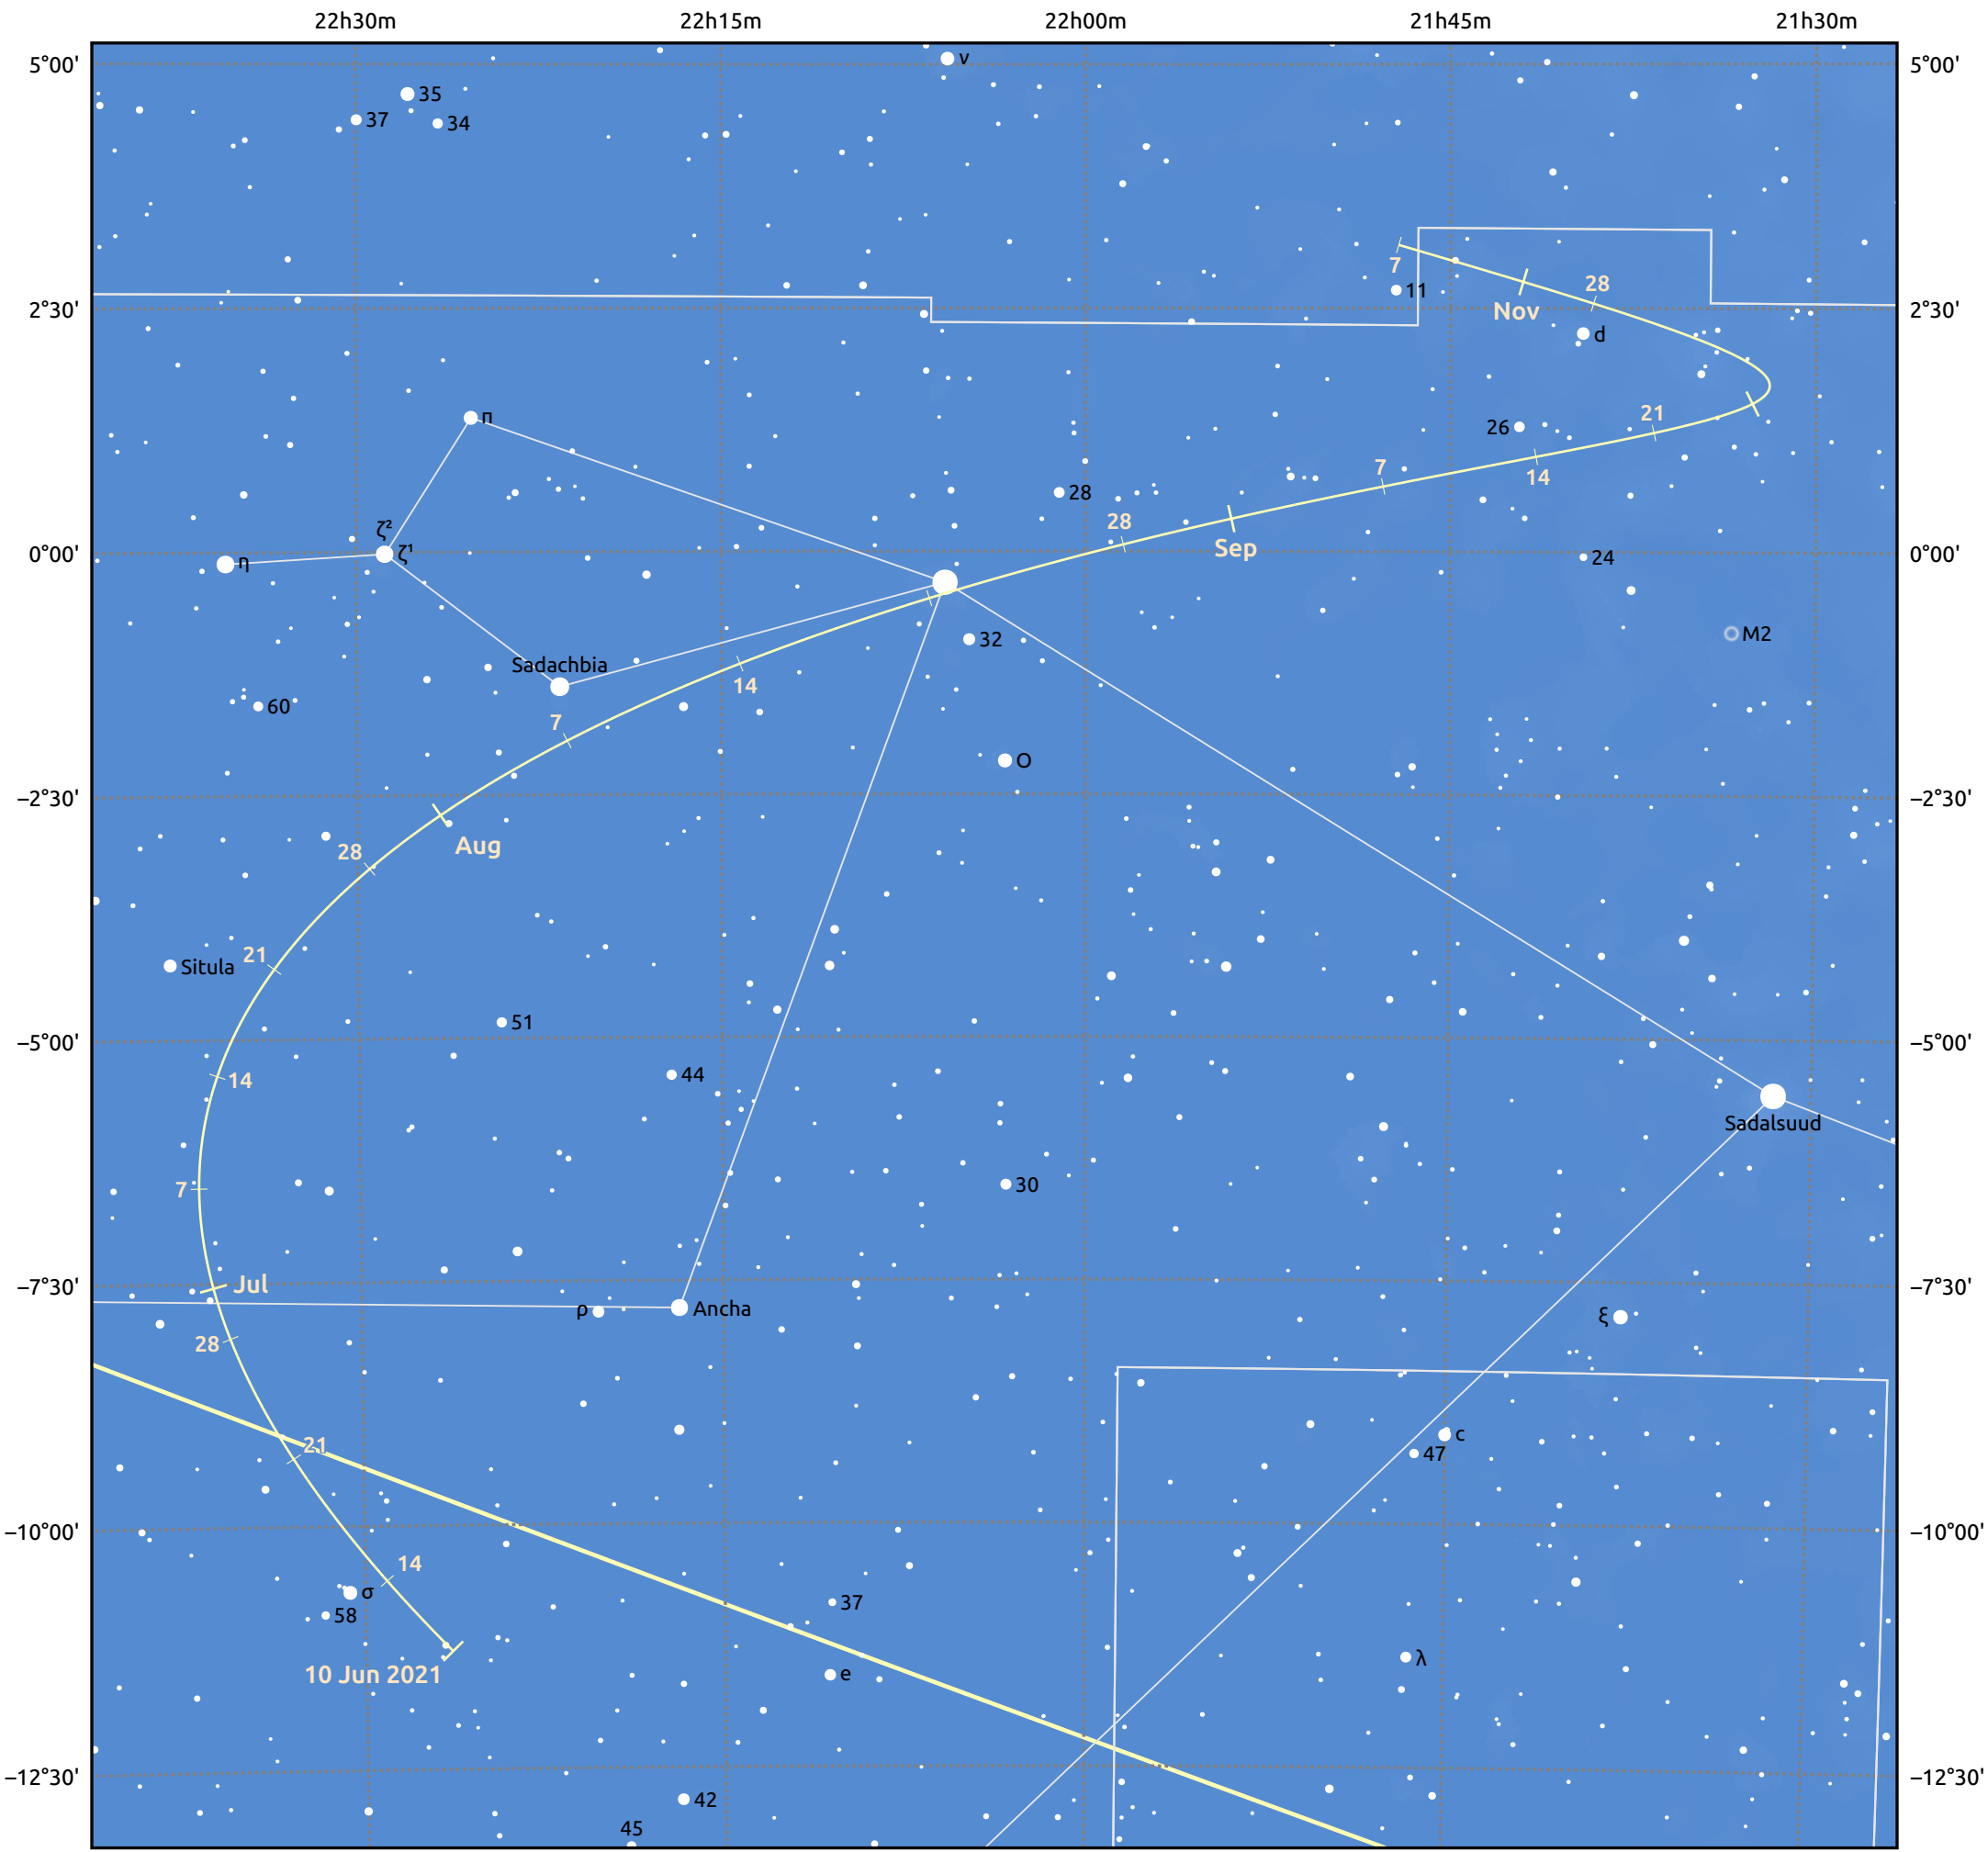

# The path of Asteroid 89 Julia around opposition on 24 Aug 2021

© Dominic Ford 2011–2025. Date markers placed at midnight UTC. Downloaded from <https://in-the-sky.org>

Magnitude scale: ● 9.0 ● 8.0 ● 7.0 ● 6.0 ● 5.0 ● 4.0 ● 3.0 ● 2.0

— Ecliptic Plane

Galaxy Bright nebula Open cluster Globular cluster Planetary nebula

Date	Mag	Phase
2021 Jul 1	10.0	96%
2021 Jul 23	9.4	98%
2021 Aug 1	9.2	99%
2021 Sep 1	8.7	100%
2021 Oct 1	9.4	97%
2021 Nov 1	10.1	95%