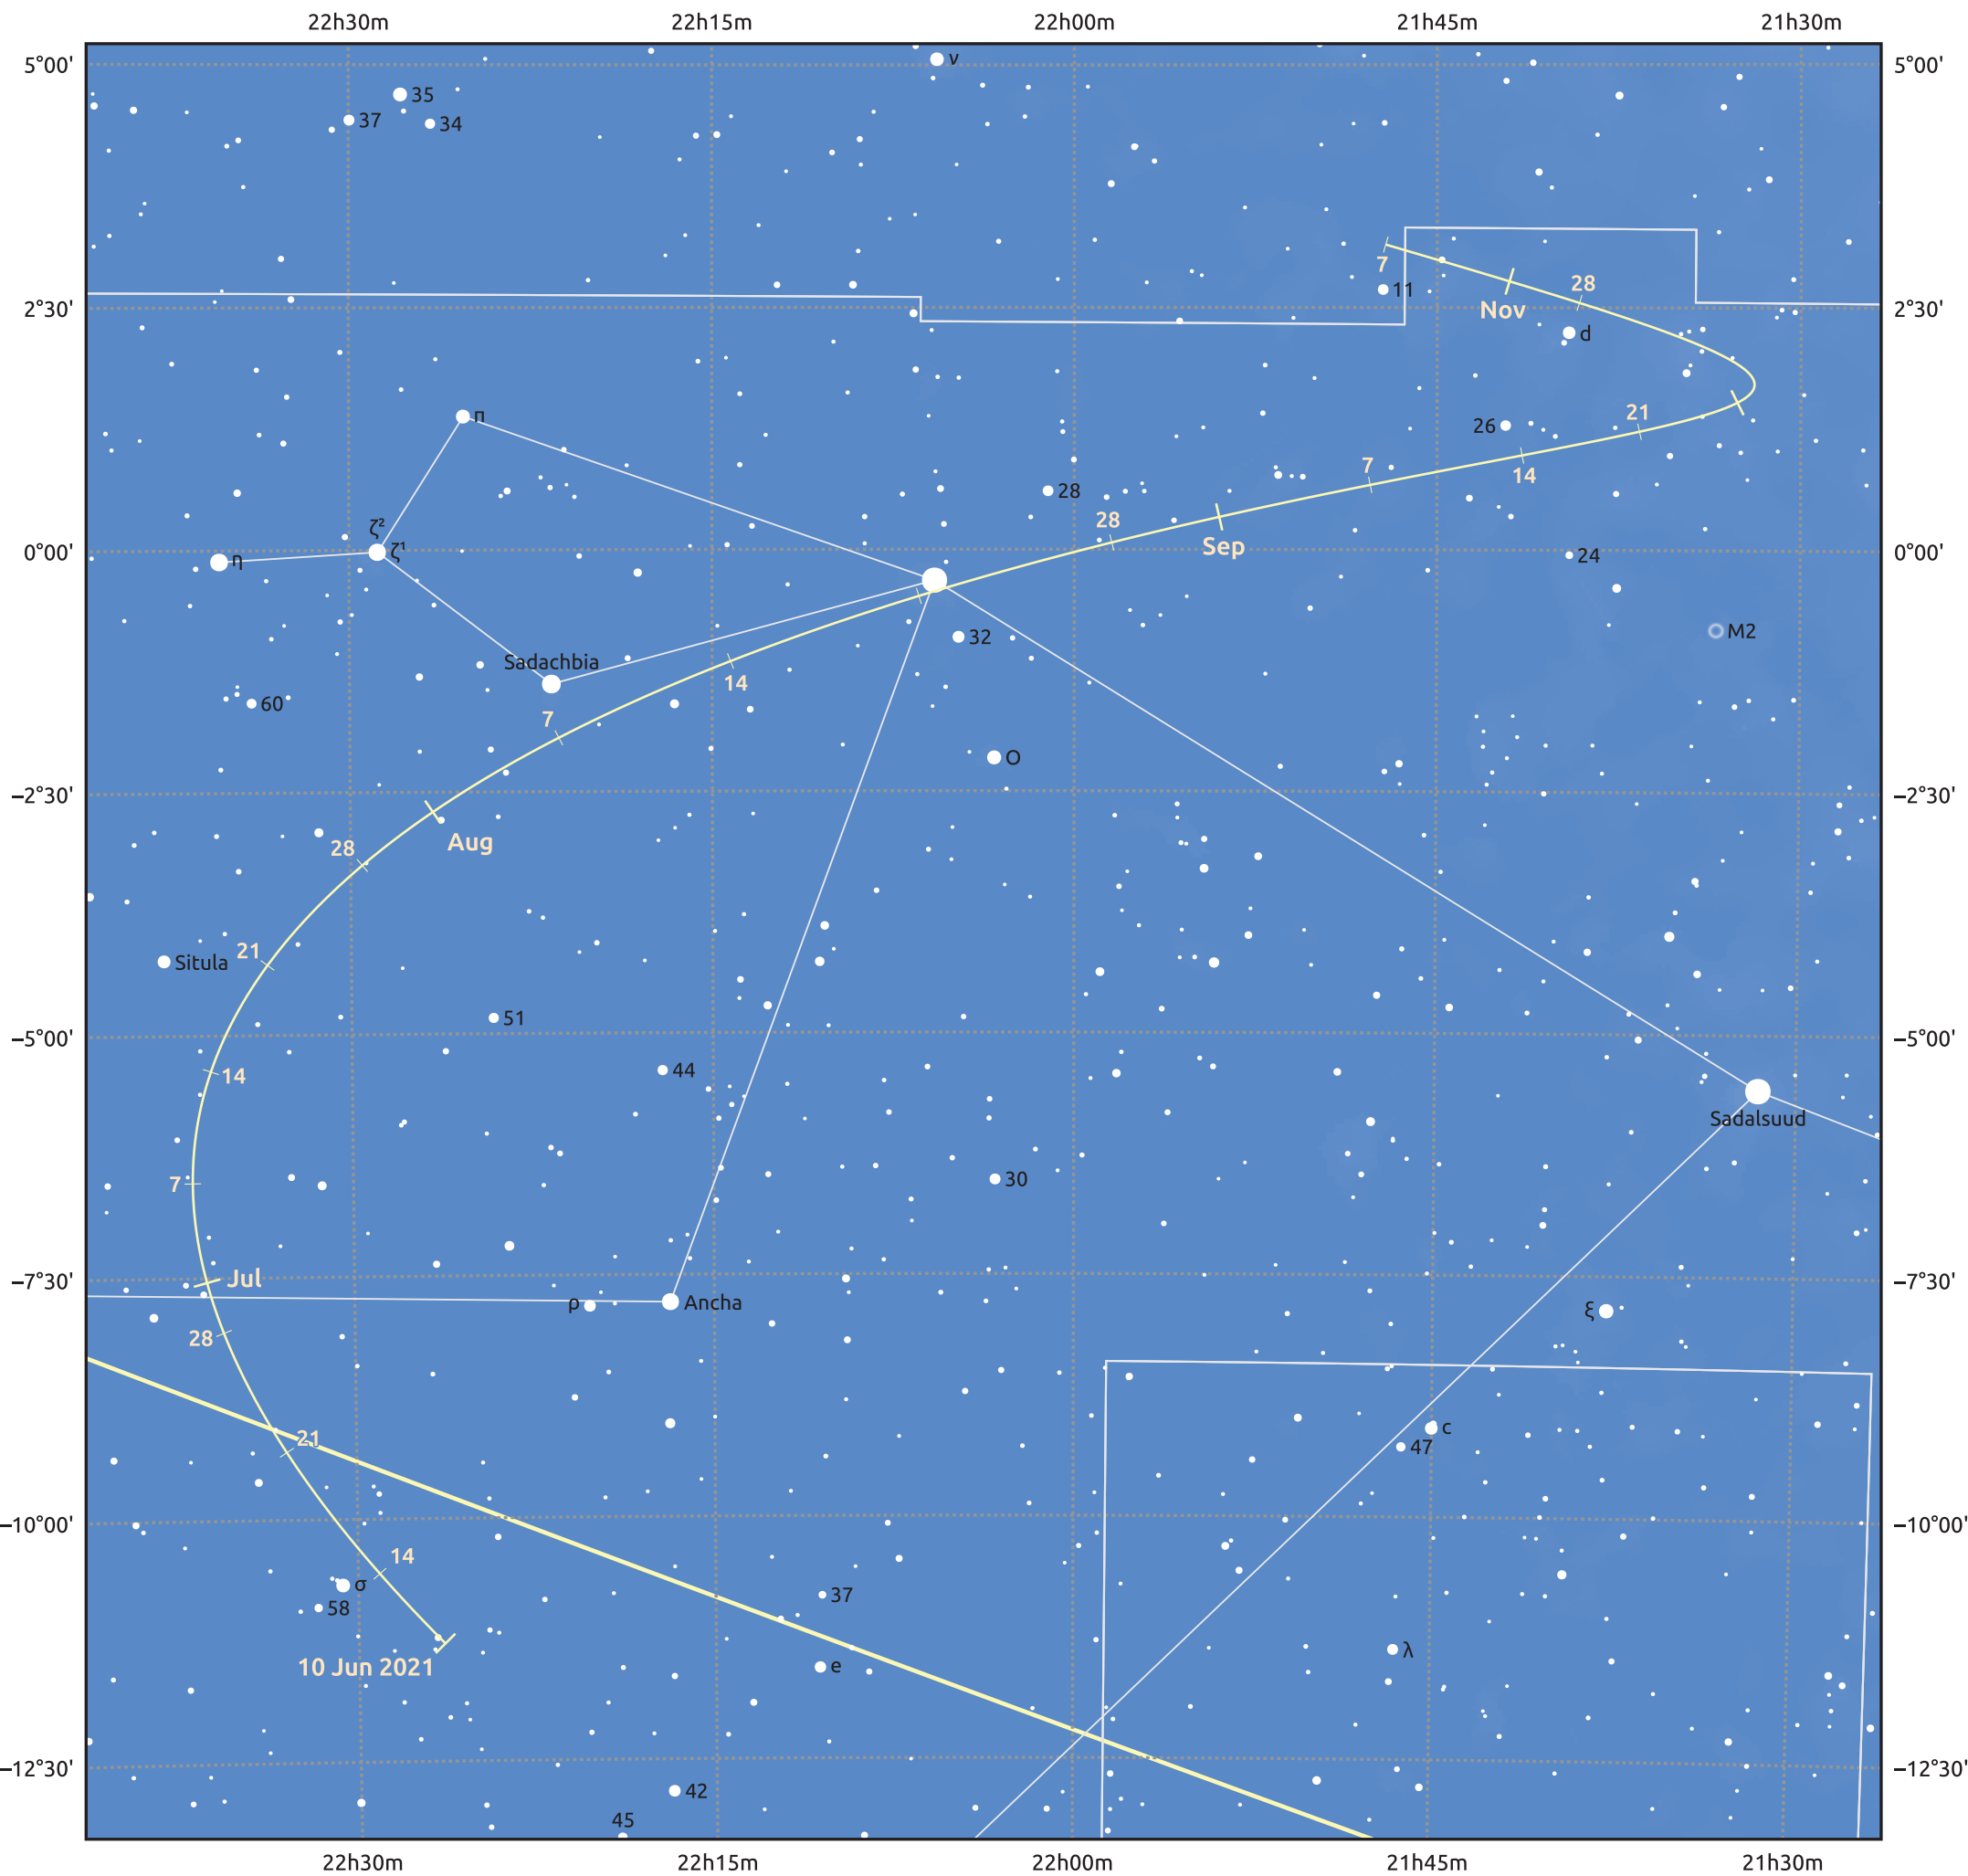

The path of Asteroid 89 Julia around opposition on 24 Aug 2021

© Dominic Ford 2011–2025. Date markers placed at midnight UTC. Downloaded from <https://in-the-sky.org>

Magnitude scale: ● 9.0 ● 8.0 ● 7.0 ● 6.0 ● 5.0 ● 4.0 ● 3.0 ● 2.0

— Ecliptic Plane

Galaxy Bright nebula Open cluster Globular cluster Planetary nebula

Date	Mag	Phase
2021 Jul 1	10.0	96%
2021 Jul 23	9.4	98%
2021 Aug 1	9.2	99%
2021 Sep 1	8.7	100%
2021 Oct 1	9.4	97%
2021 Nov 1	10.1	95%