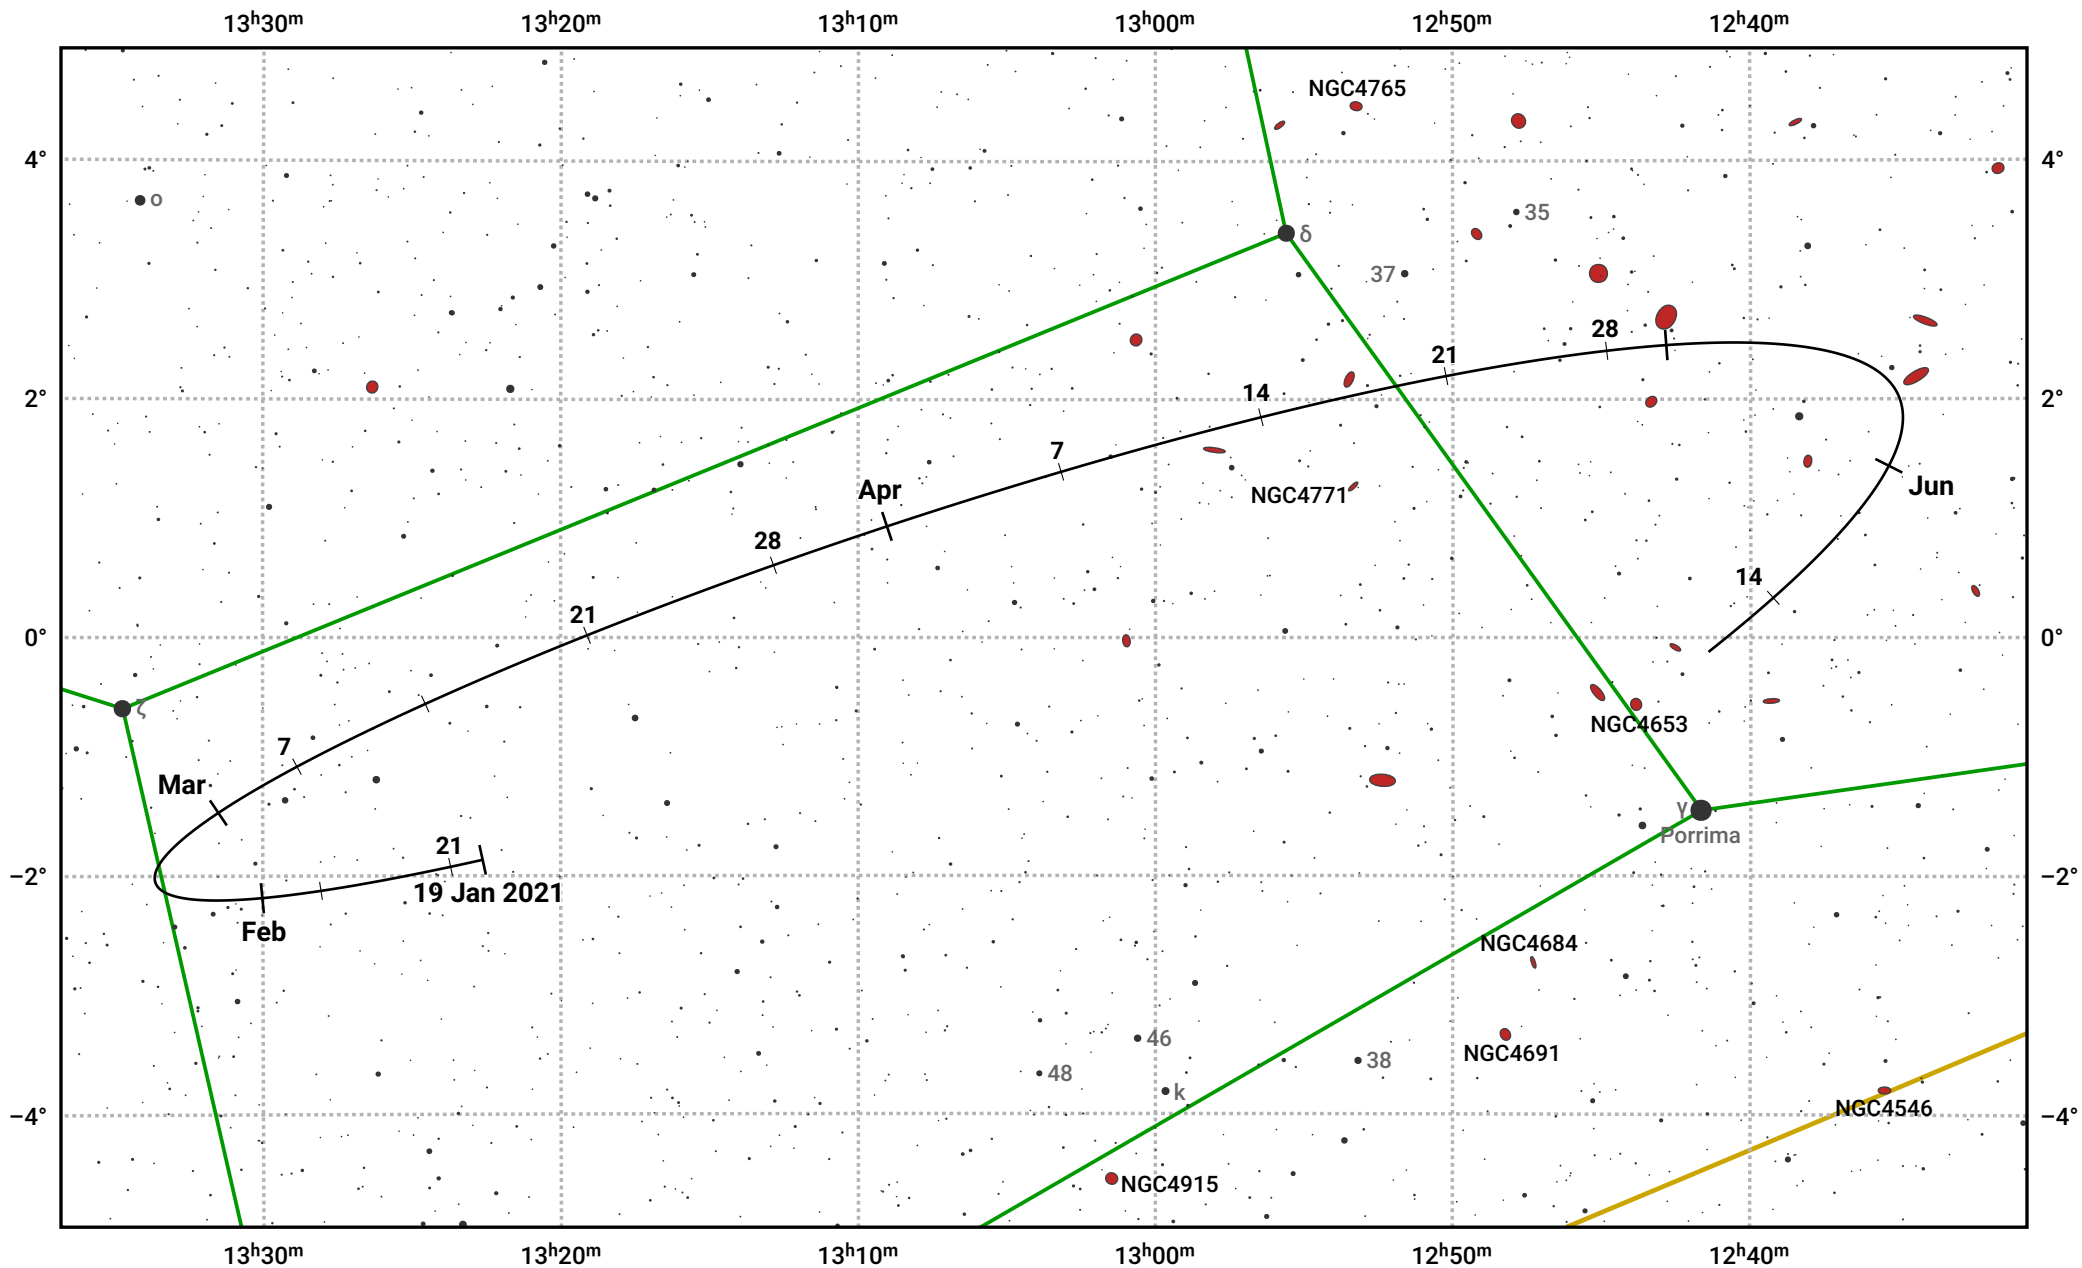

The path of Asteroid 9 Metis around opposition on 4 Apr 2021

© Dominic Ford 2011–2024. Date markers placed at midnight UTC. Downloaded from <https://in-the-sky.org>

Magnitude scale: 11.0 10.0 9.0 8.0 7.0 6.0 5.0 4.0 3.0 2.0

— Ecliptic Plane

- Galaxy
- Bright nebula
- Open cluster
- Globular cluster

Date	Mag	Phase
2021 Feb 1	10.7	96%
2021 Mar 1	10.2	98%
2021 Mar 16	9.9	99%
2021 Apr 1	9.5	100%
2021 May 1	10.1	99%
2021 Jun 1	10.8	97%
2021 Jun 3	10.9	97%