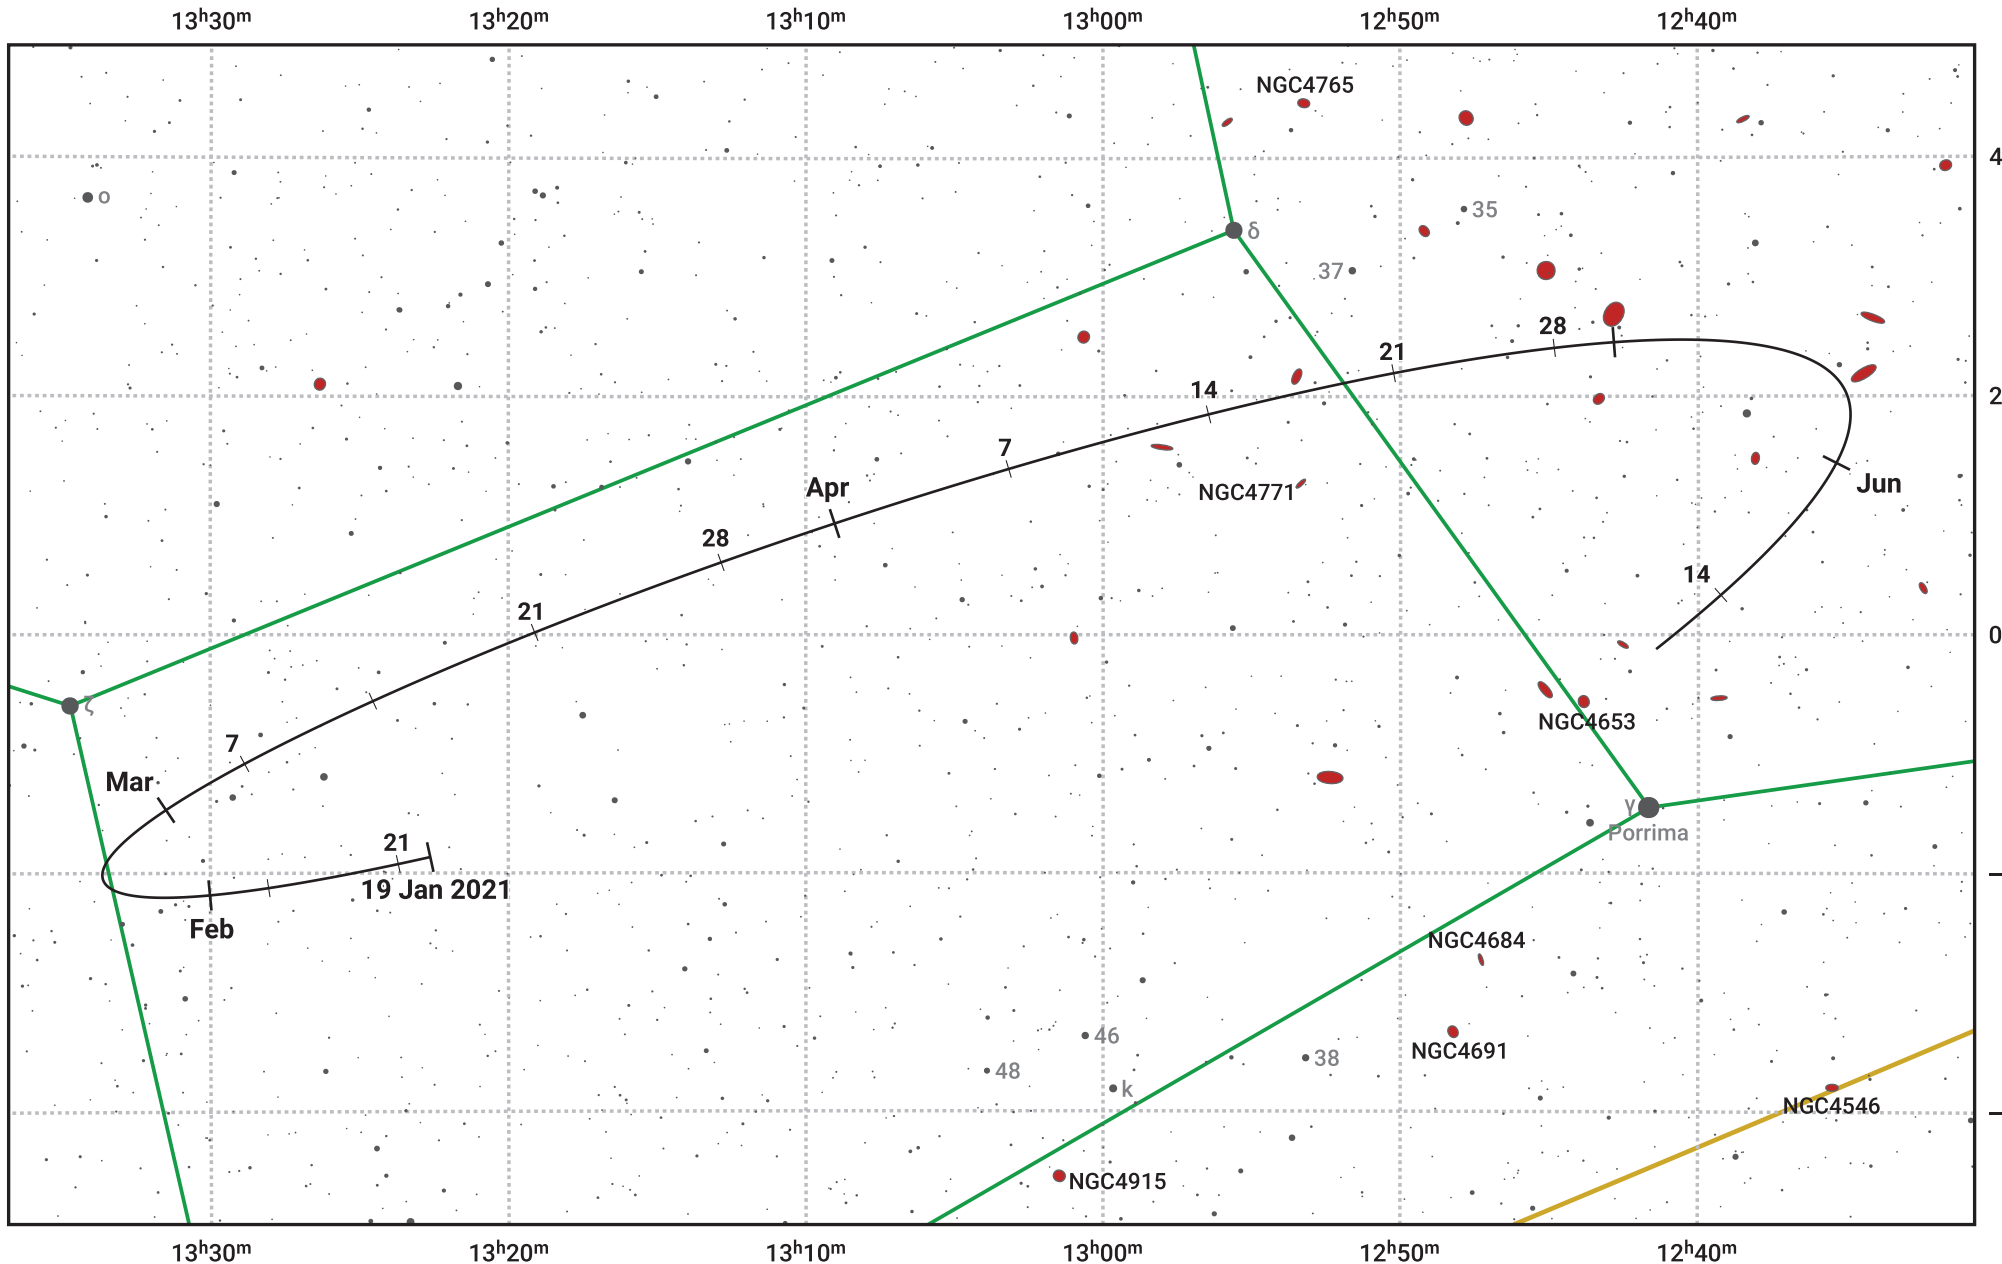

The path of Asteroid 9 Metis around opposition on 4 Apr 2021

© Dominic Ford 2011–2024. Date markers placed at midnight UTC. Downloaded from <https://in-the-sky.org>

Magnitude scale: 11.0 10.0 9.0 8.0 7.0 6.0 5.0 4.0 3.0 2.0

— Ecliptic Plane

Galaxy Bright nebula Open cluster Globular cluster

Date	Mag	Phase
2021 Feb 1	10.7	96%
2021 Mar 1	10.2	98%
2021 Mar 16	9.9	99%
2021 Apr 1	9.5	100%
2021 May 1	10.1	99%
2021 Jun 1	10.8	97%
2021 Jun 3	10.9	97%