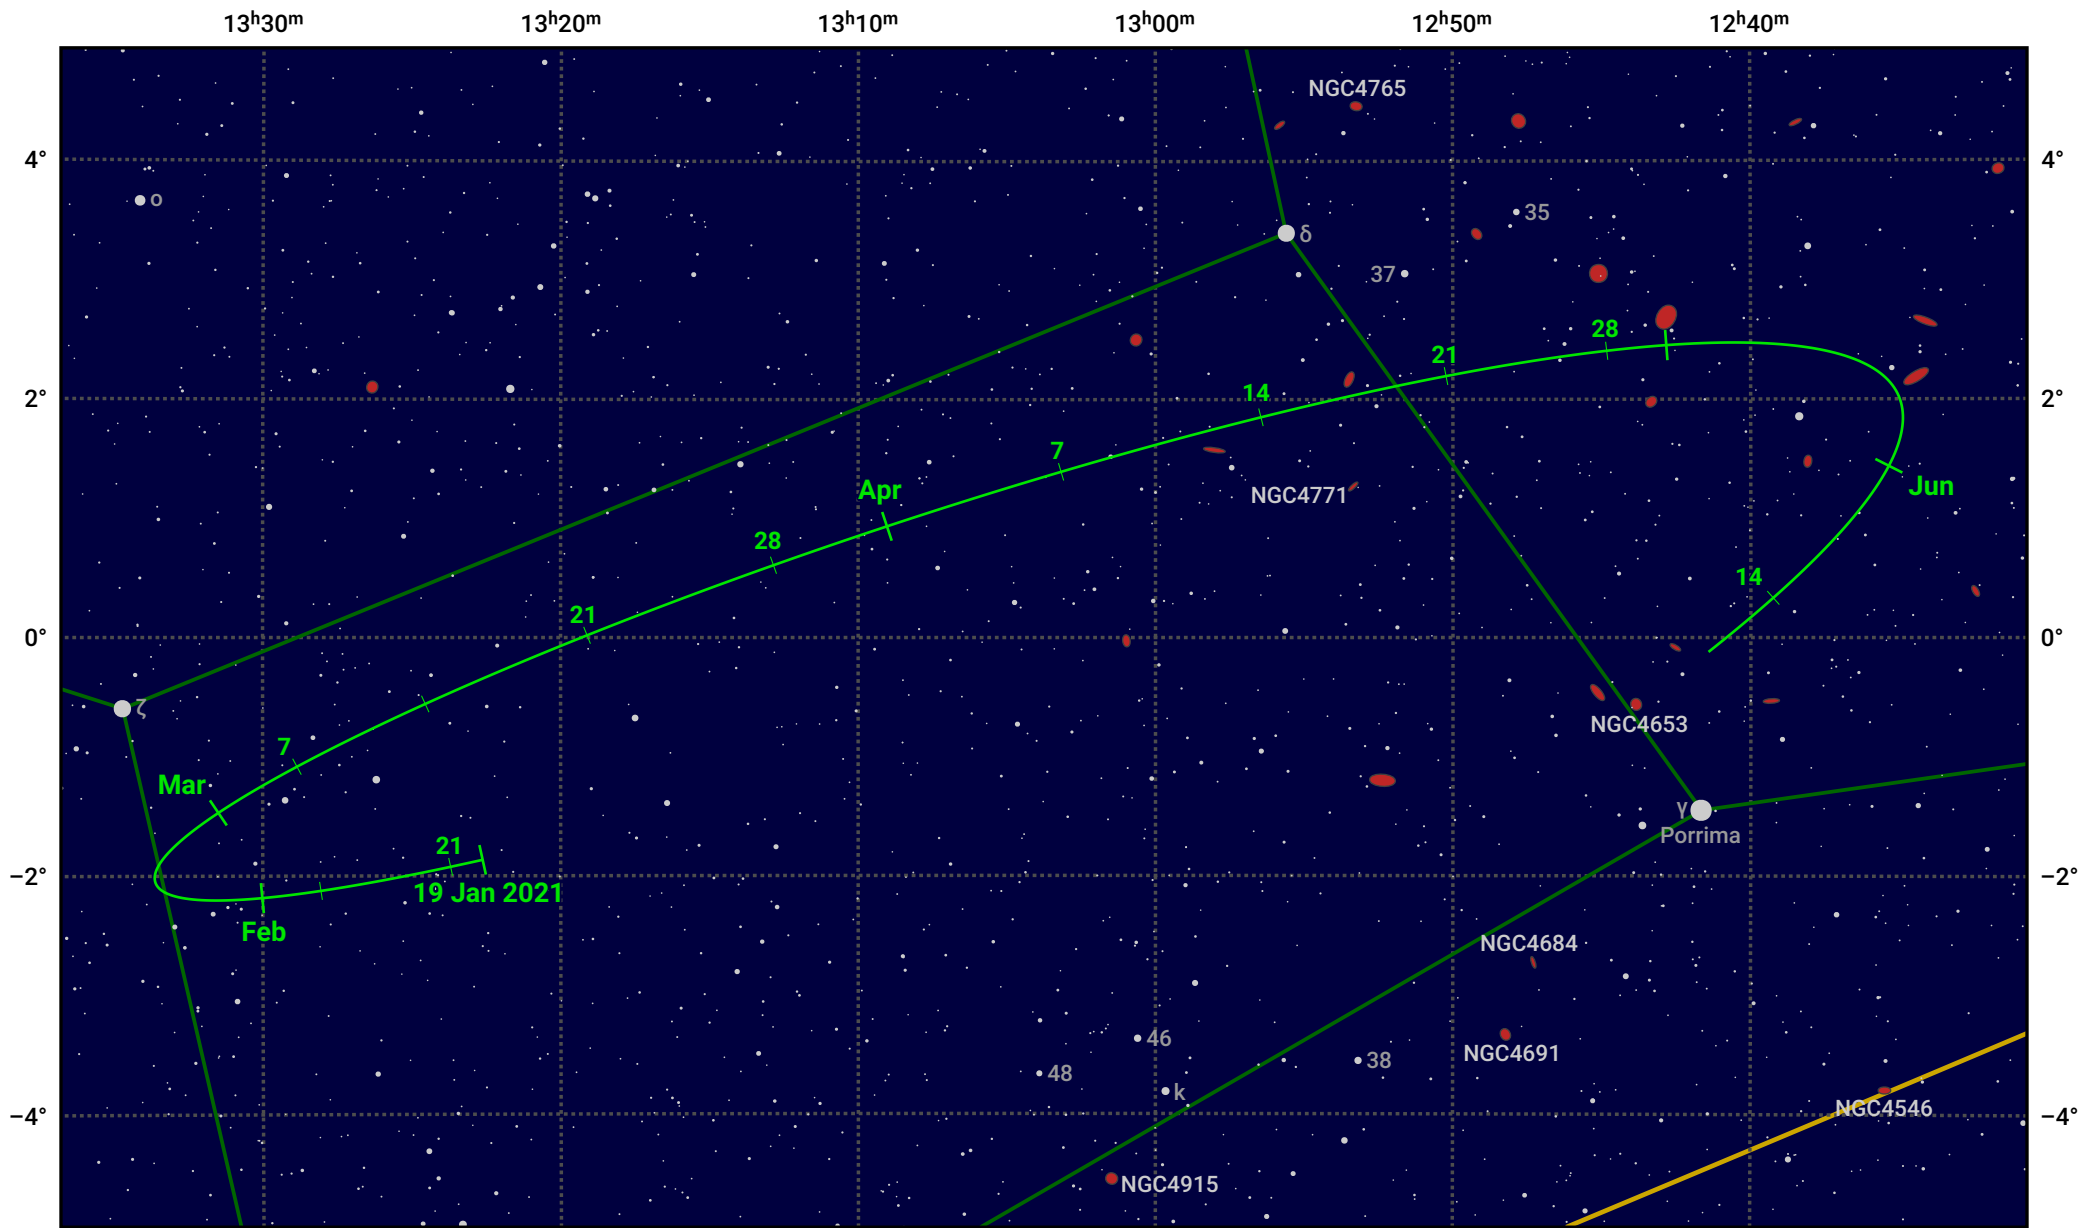

The path of Asteroid 9 Metis around opposition on 4 Apr 2021

© Dominic Ford 2011–2024. Date markers placed at midnight UTC. Downloaded from <https://in-the-sky.org>

Magnitude scale: 11.0 10.0 9.0 8.0 7.0 6.0 5.0 4.0 3.0 2.0

— Ecliptic Plane

- Galaxy
- Bright nebula
- Open cluster
- Globular cluster

Date	Mag	Phase
2021 Feb 1	10.7	96%
2021 Mar 1	10.2	98%
2021 Mar 16	9.9	99%
2021 Apr 1	9.5	100%
2021 May 1	10.1	99%
2021 Jun 1	10.8	97%
2021 Jun 3	10.9	97%