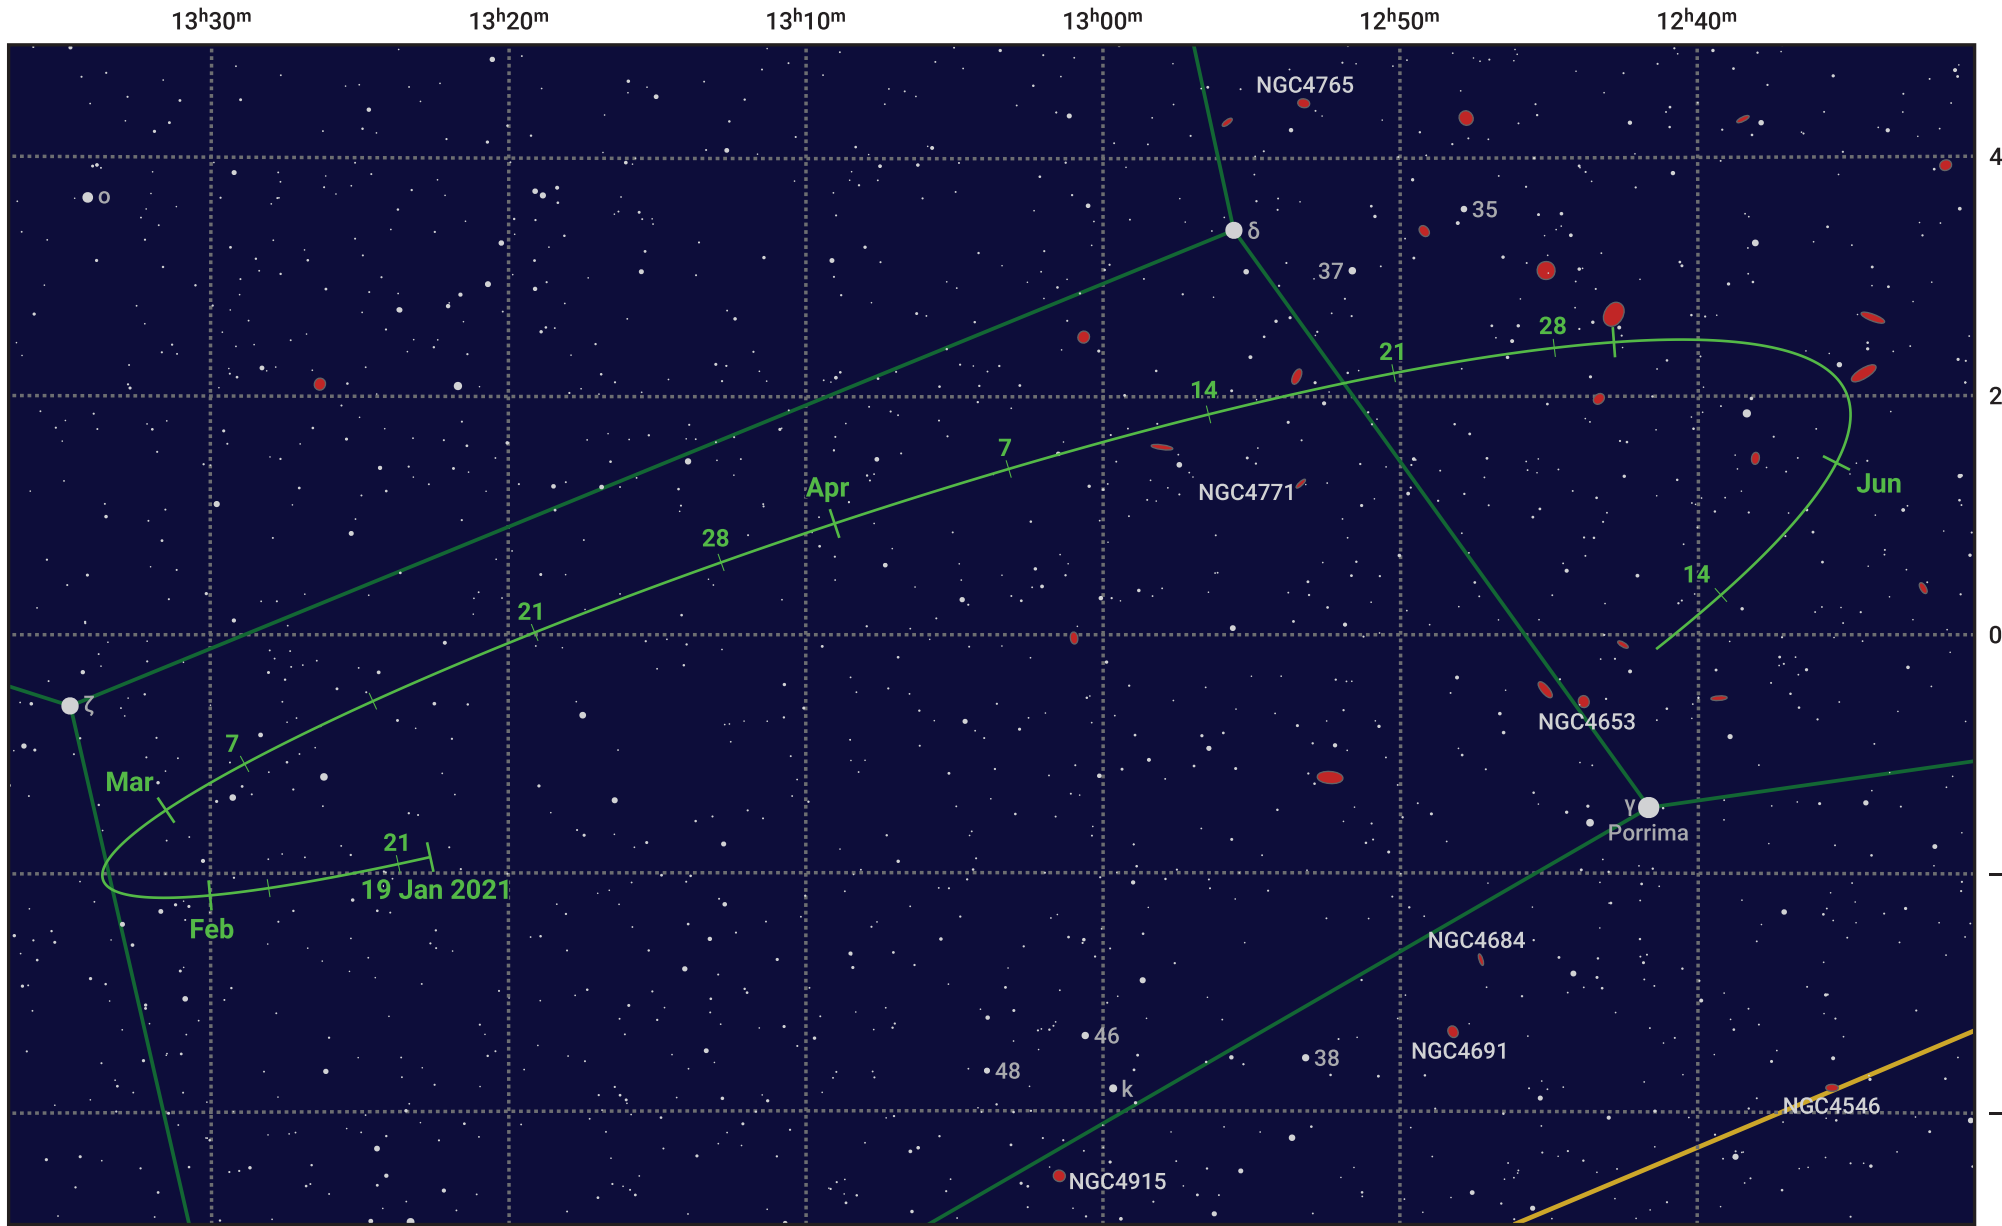

The path of Asteroid 9 Metis around opposition on 4 Apr 2021

© Dominic Ford 2011–2024. Date markers placed at midnight UTC. Downloaded from <https://in-the-sky.org>

Magnitude scale: 11.0 10.0 9.0 8.0 7.0 6.0 5.0 4.0 3.0 2.0

— Ecliptic Plane

Galaxy Bright nebula Open cluster Globular cluster

Date	Mag	Phase
2021 Feb 1	10.7	96%
2021 Mar 1	10.2	98%
2021 Mar 16	9.9	99%
2021 Apr 1	9.5	100%
2021 May 1	10.1	99%
2021 Jun 1	10.8	97%
2021 Jun 3	10.9	97%