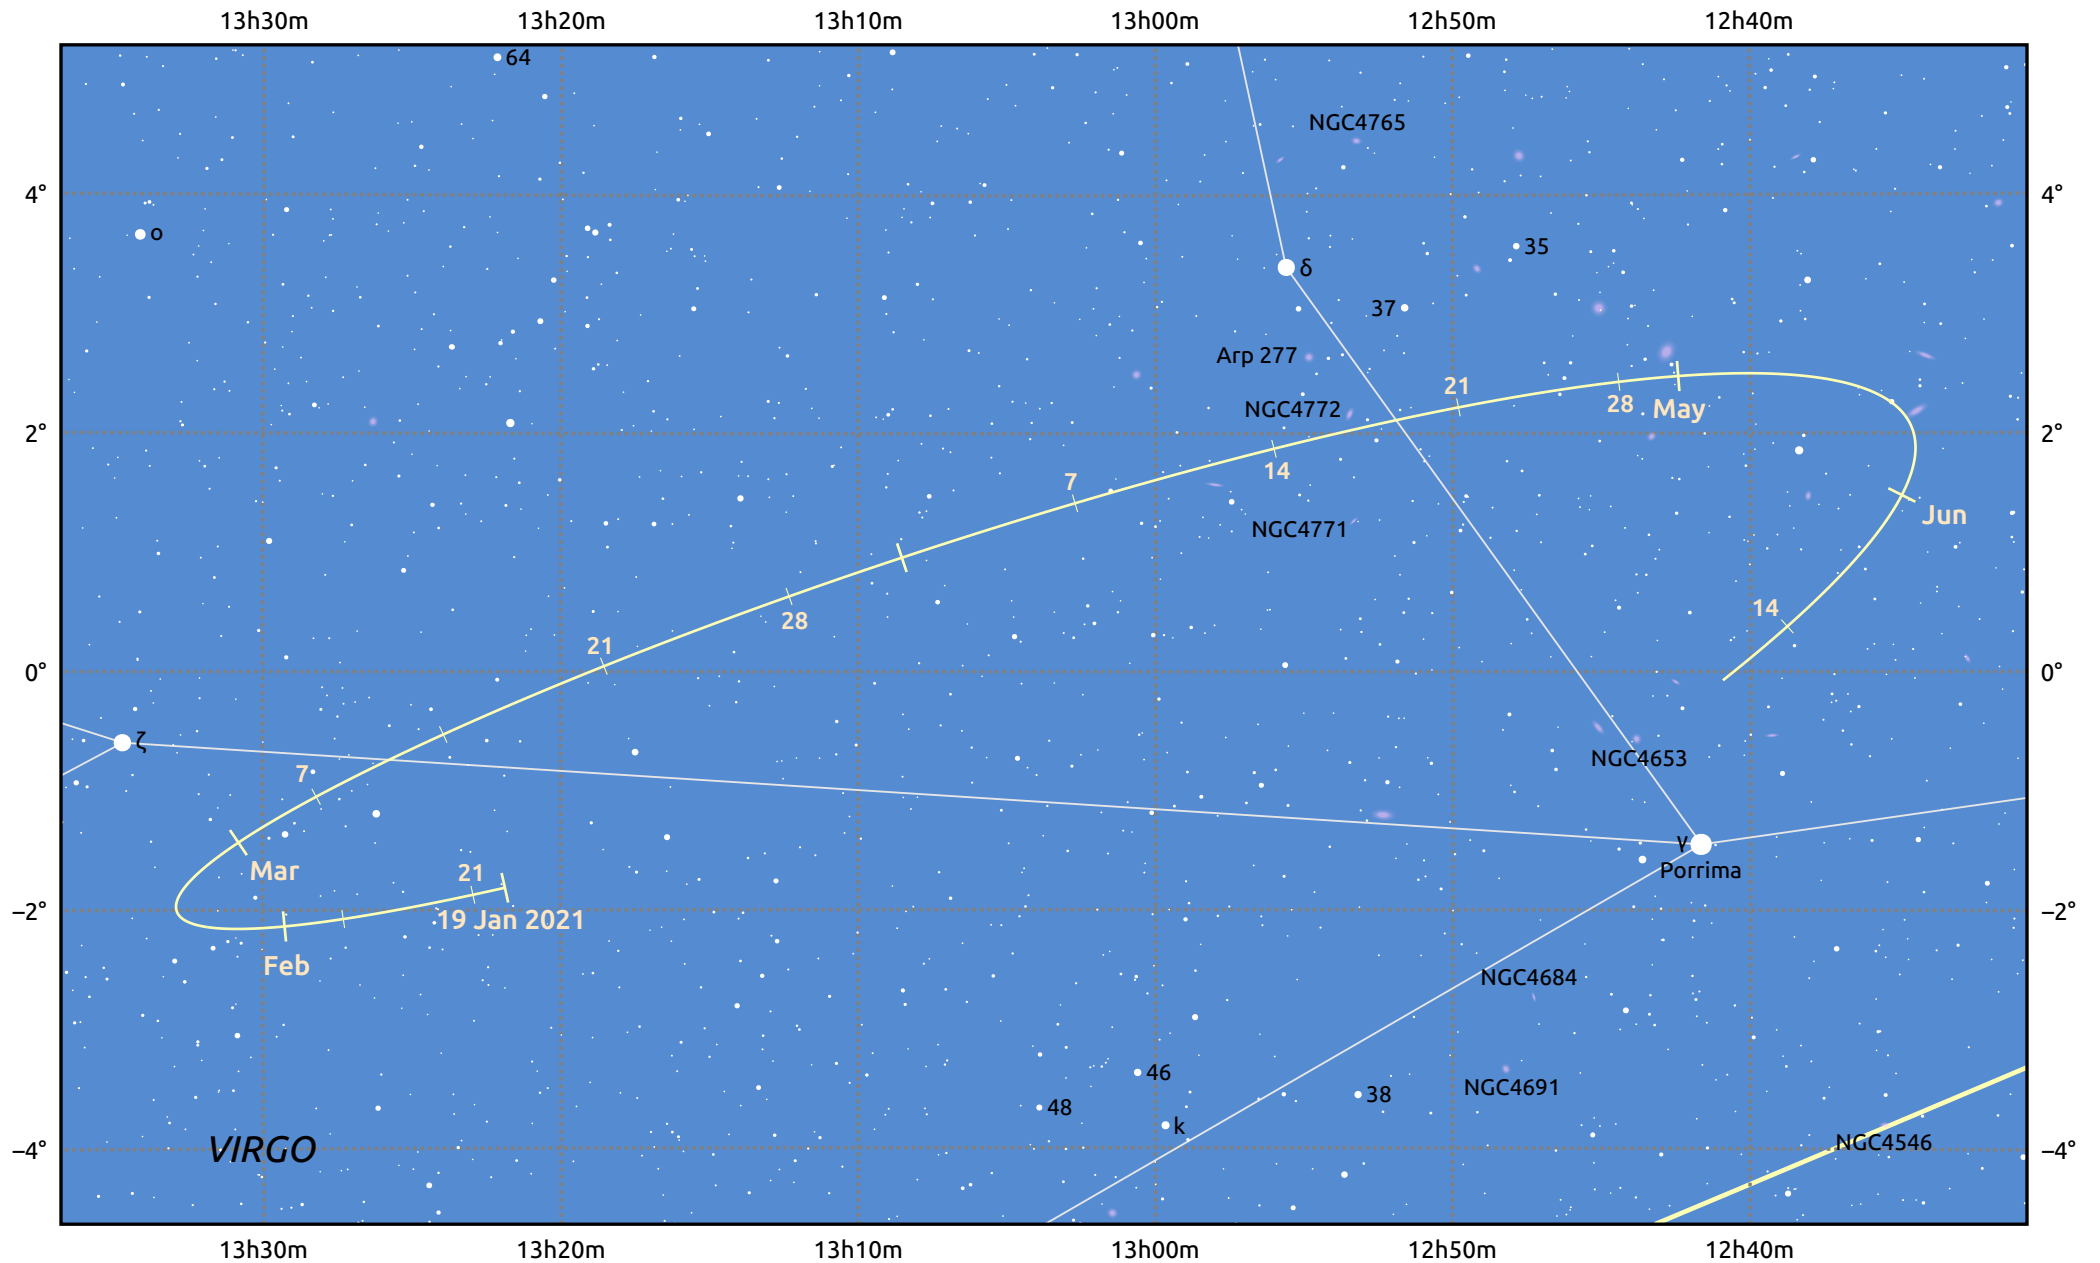

# The path of Asteroid 9 Metis around opposition on 4 Apr 2021

© Dominic Ford 2011–2025. Date markers placed at midnight UTC. Downloaded from <https://in-the-sky.org>

Magnitude scale: 11.0 10.0 9.0 8.0 7.0 6.0 5.0 4.0 3.0 2.0

Ecliptic Plane

Galaxy Bright nebula Open cluster Globular cluster Planetary nebula

Date	Mag	Phase
2021 Feb 1	10.7	96%
2021 Mar 1	10.2	98%
2021 Mar 16	9.9	99%
2021 Apr 1	9.6	100%
2021 May 1	10.1	99%
2021 Jun 1	10.8	97%
2021 Jun 4	10.9	97%