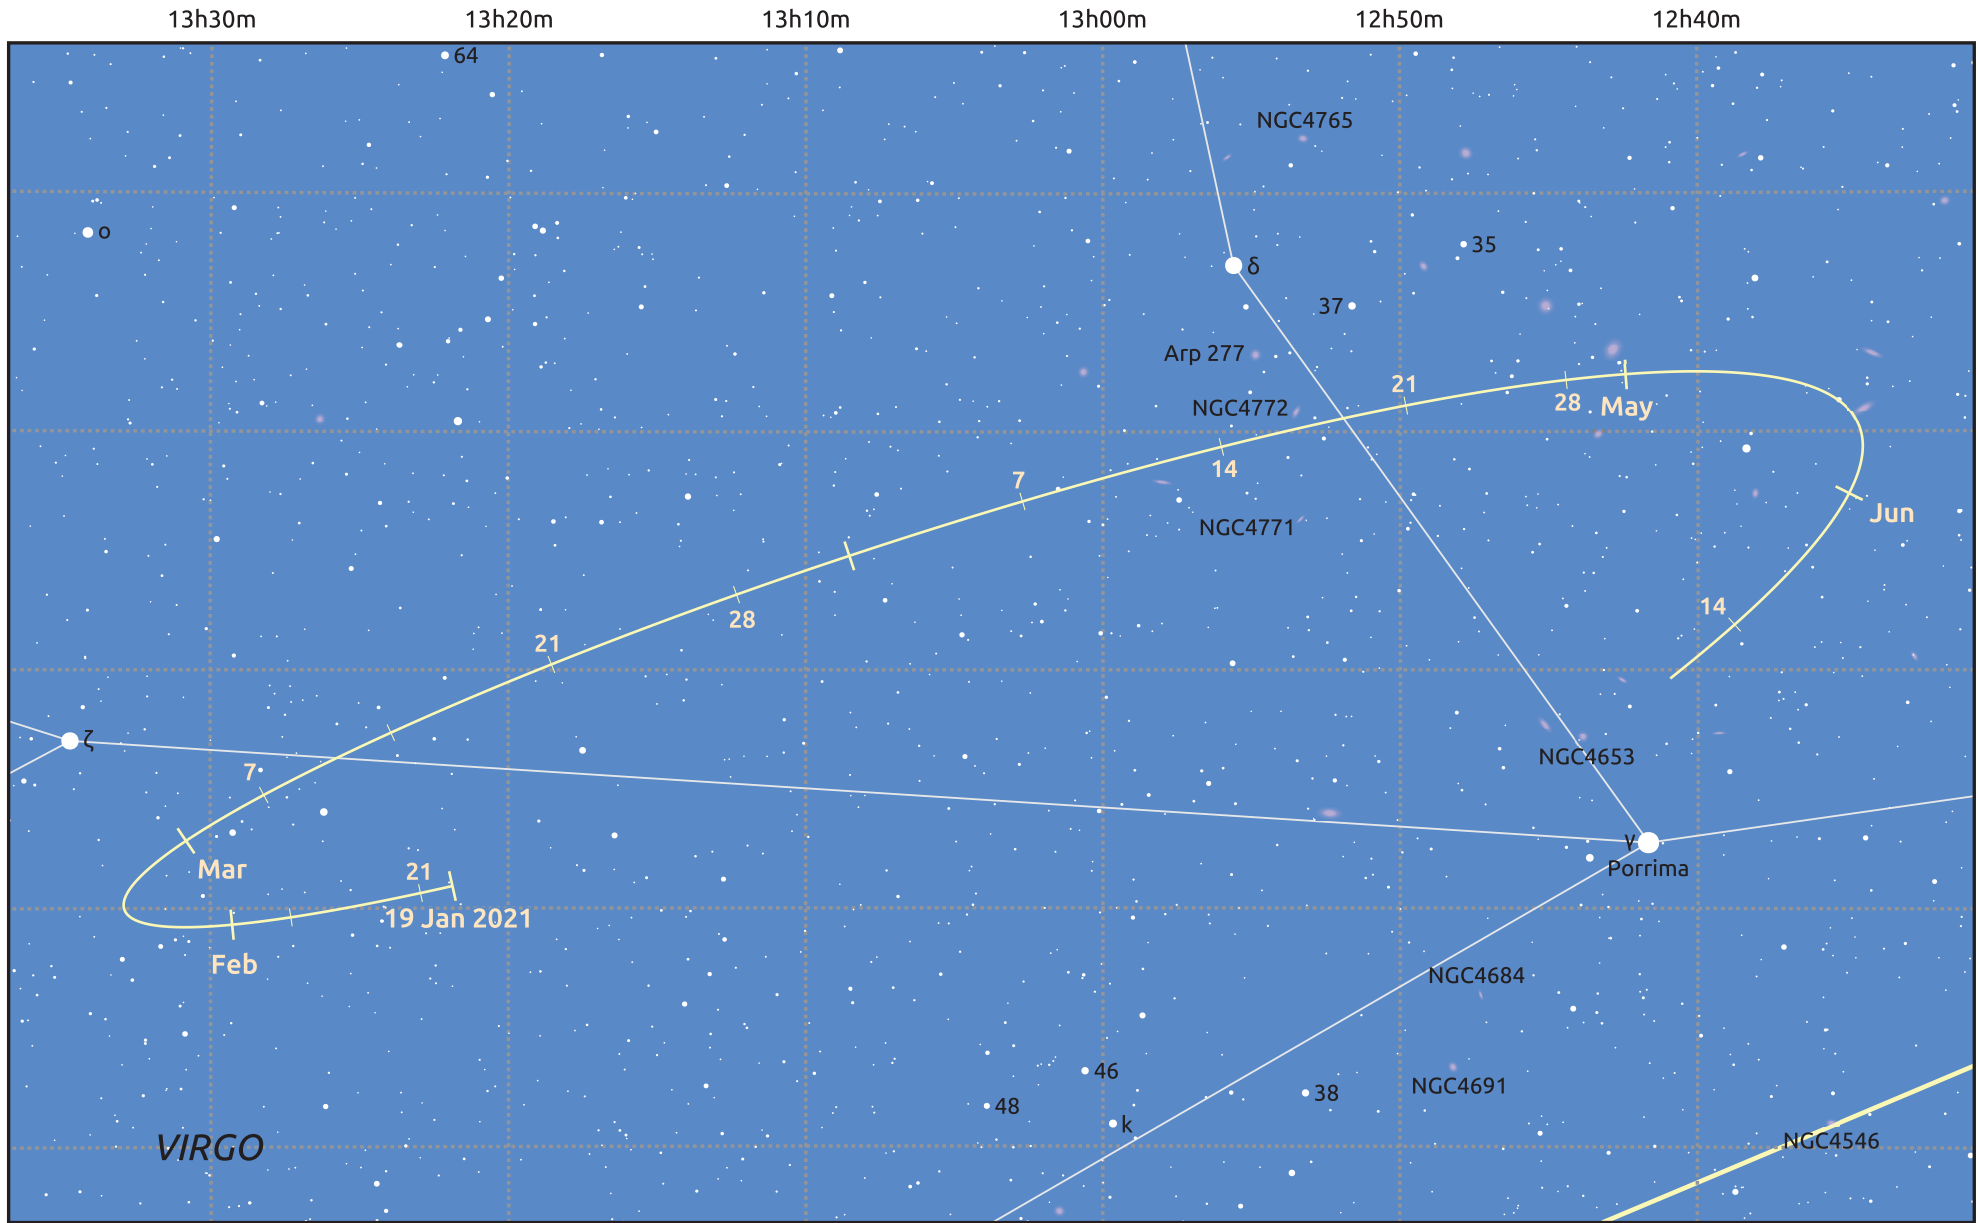

The path of Asteroid 9 Metis around opposition on 4 Apr 2021

© Dominic Ford 2011–2025. Date markers placed at midnight UTC. Downloaded from <https://in-the-sky.org>

Magnitude scale: 11.0 10.0 9.0 8.0 7.0 6.0 5.0 4.0 3.0 2.0

Ecliptic Plane

Galaxy Bright nebula Open cluster Globular cluster Planetary nebula

Date	Mag	Phase
2021 Feb 1	10.7	96%
2021 Mar 1	10.2	98%
2021 Mar 16	9.9	99%
2021 Apr 1	9.6	100%
2021 May 1	10.1	99%
2021 Jun 1	10.8	97%
2021 Jun 4	10.9	97%