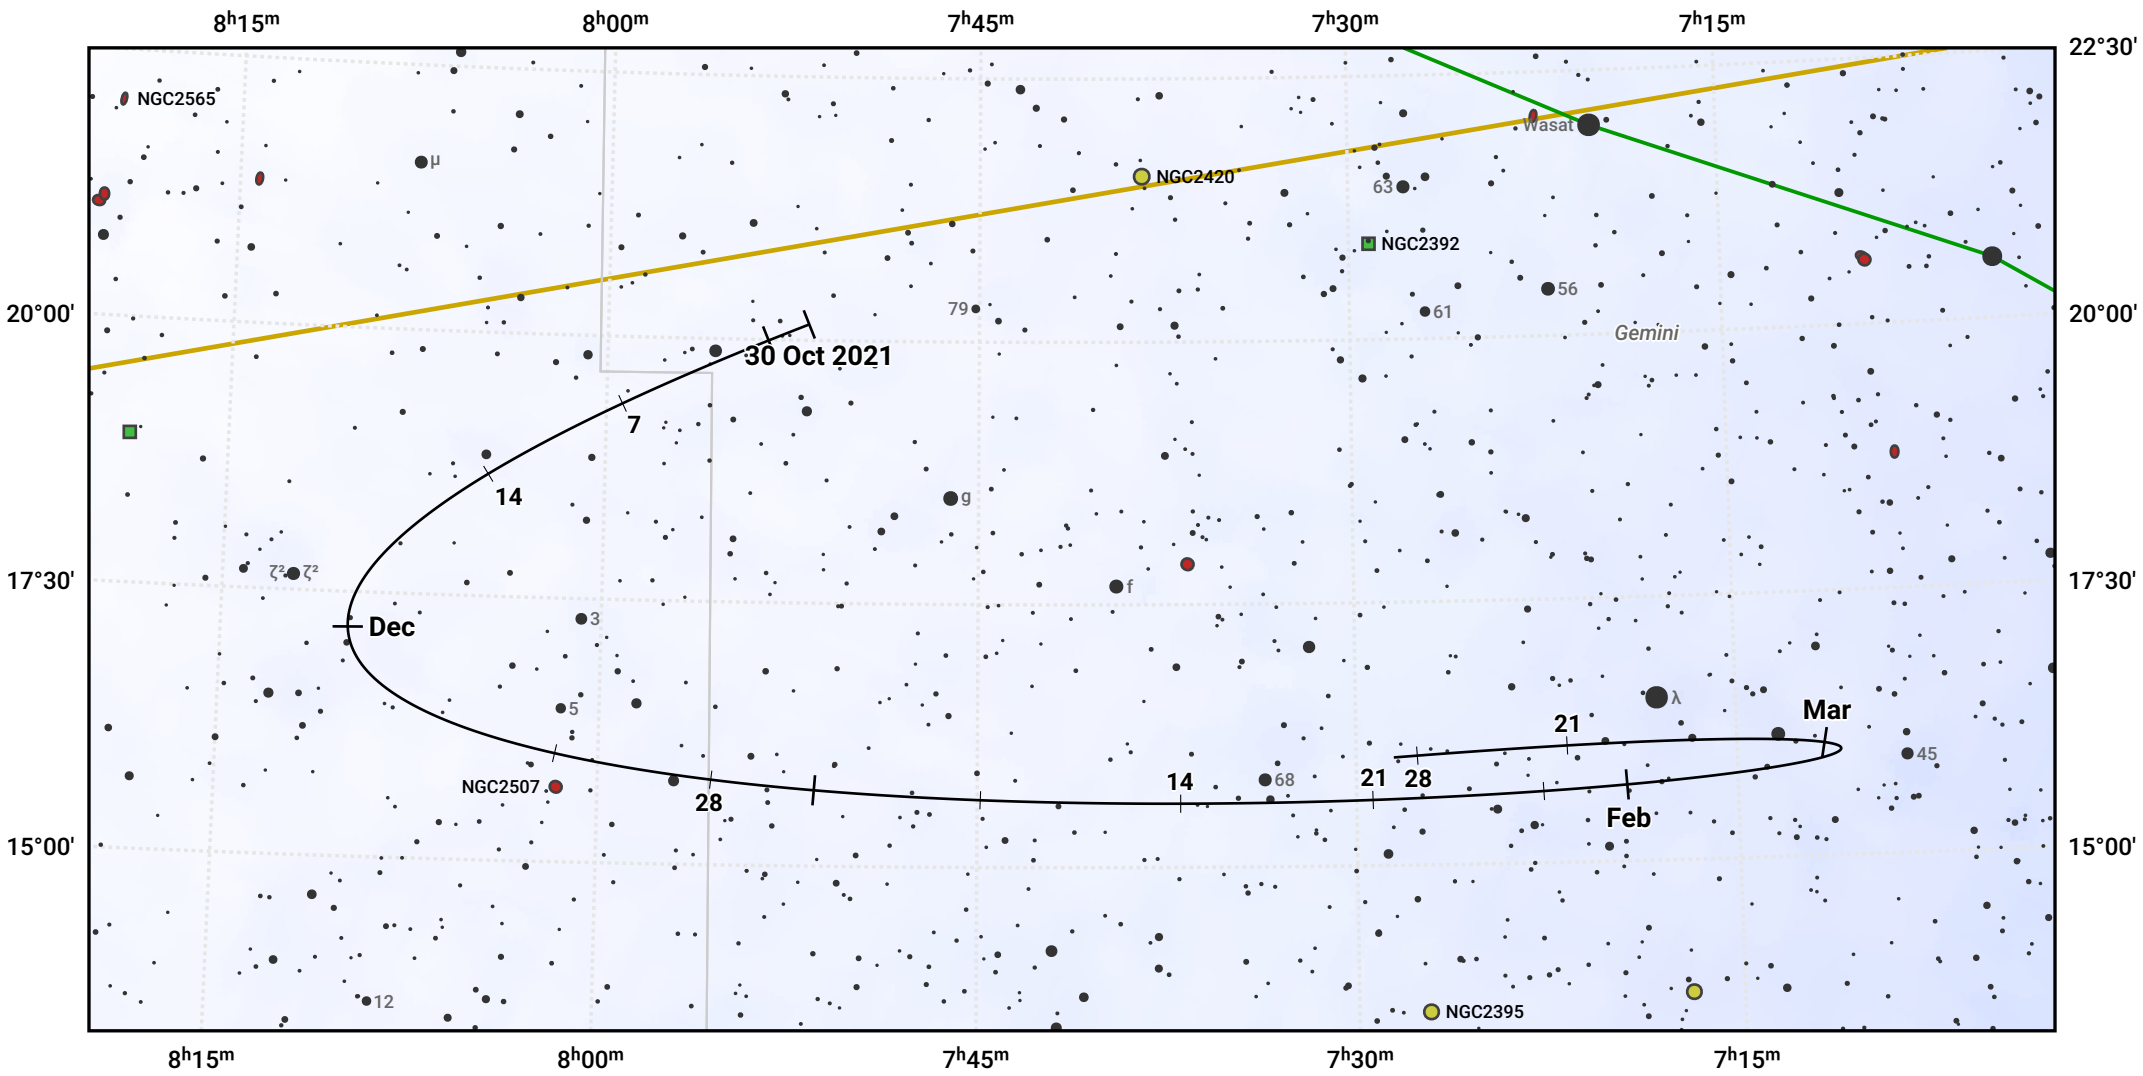

The path of Asteroid 7 Iris around opposition on 13 Jan 2022

© Dominic Ford 2011–2022. Date markers placed at midnight UTC. Downloaded from <https://in-the-sky.org>

Magnitude scale: -9.5 -9.0 -8.5 -8.0 -7.5 -7.0 -6.5 -6.0 -5.5 -5.0 -4.5 -4.0 -3.5

— Ecliptic Plane

- Galaxy
- Bright nebula
- Open cluster
- ⊕ Globular cluster