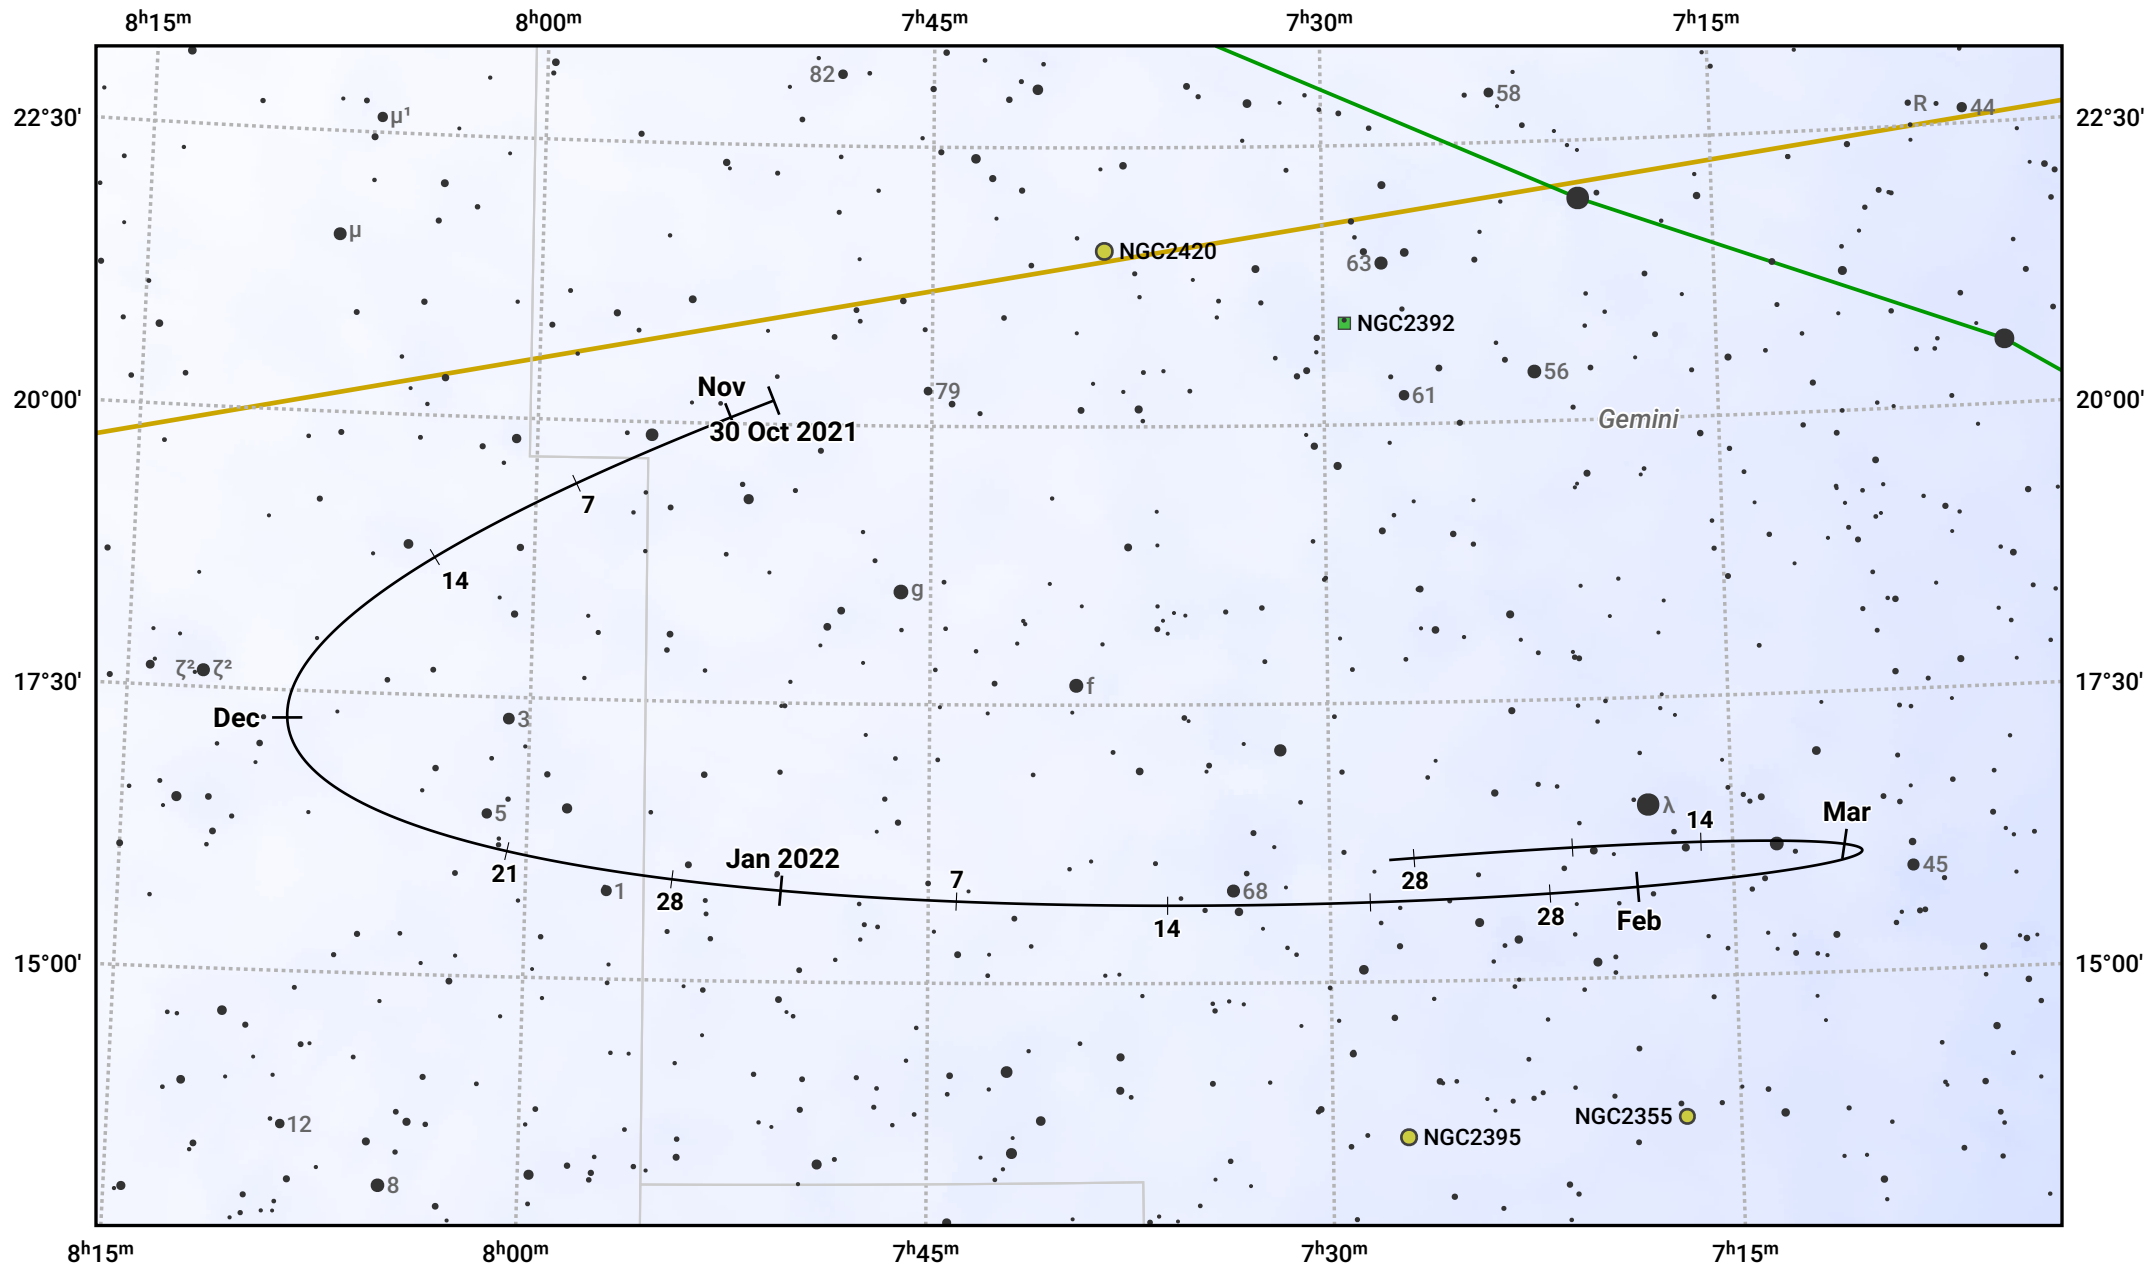

The path of Asteroid 7 Iris around opposition on 13 Jan 2022

© Dominic Ford 2011–2023. Date markers placed at midnight UTC. Downloaded from <https://in-the-sky.org>

Magnitude scale: · 9.0 · 8.0 · 7.0 · 6.0 · 5.0 ● 4.0 ● 3.0

— Ecliptic Plane

● Galaxy ■ Bright nebula ● Open cluster ⊕ Globular cluster

Date	Mag	Phase
2021 Nov 1	9.2	93%
2021 Dec 1	8.6	96%
2021 Dec 22	8.2	99%
2022 Jan 1	8.0	100%
2022 Feb 1	8.3	99%
2022 Mar 1	9.2	97%