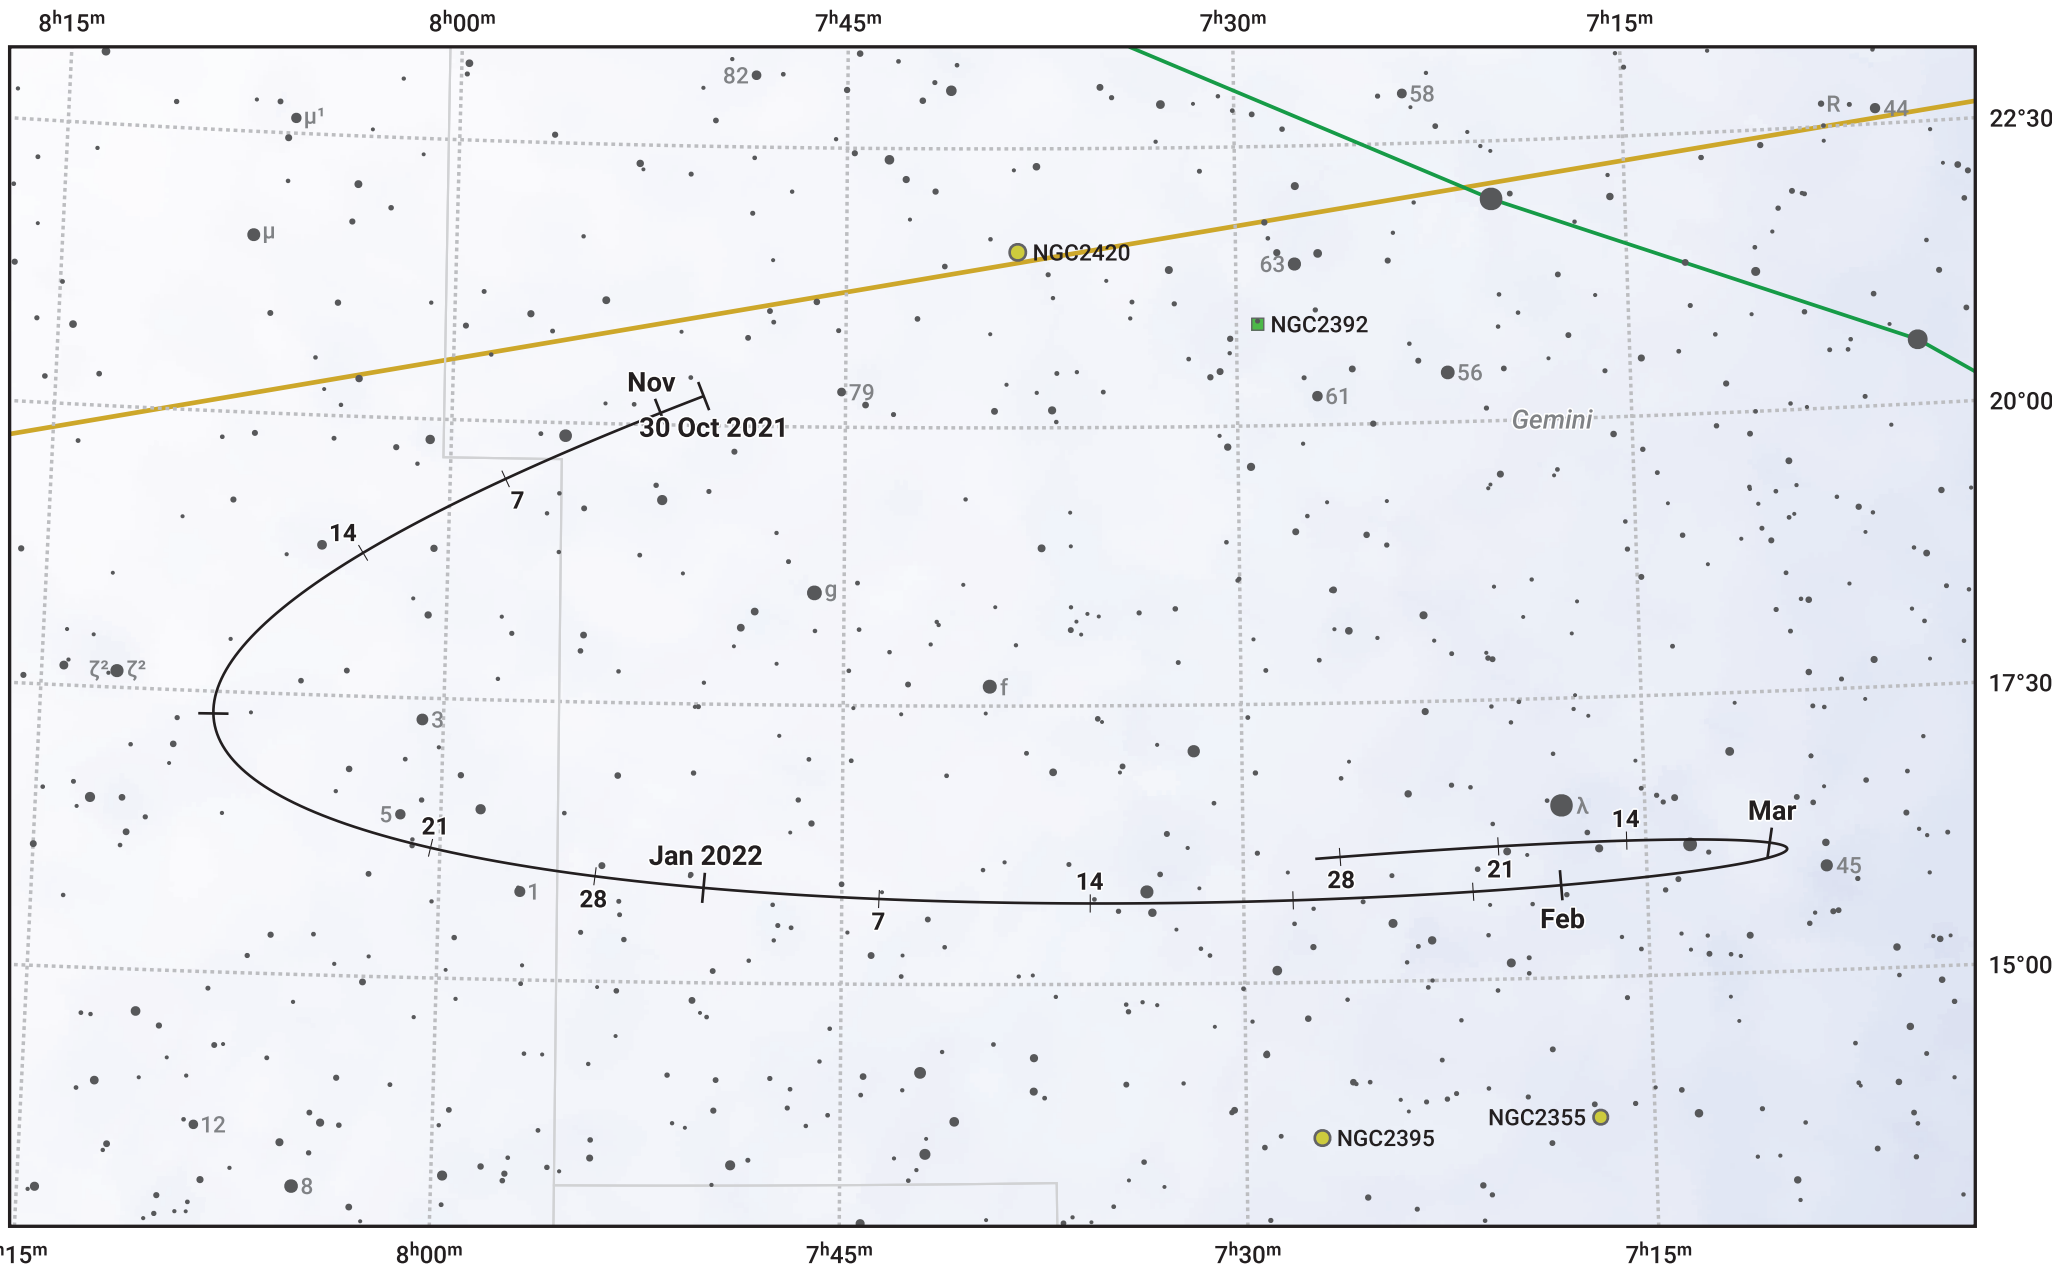

# The path of Asteroid 7 Iris around opposition on 13 Jan 2022

© Dominic Ford 2011–2024. Date markers placed at midnight UTC. Downloaded from <https://in-the-sky.org>

Magnitude scale: · 9.0 · 8.0 · 7.0 · 6.0 · 5.0 · 4.0 · 3.0

— Ecliptic Plane

Galaxy Bright nebula Open cluster Globular cluster

Date	Mag	Phase
2021 Nov 1	9.2	93%
2021 Dec 1	8.6	96%
2021 Dec 22	8.2	99%
2022 Jan 1	8.0	99%
2022 Feb 1	8.3	99%
2022 Mar 1	9.2	97%