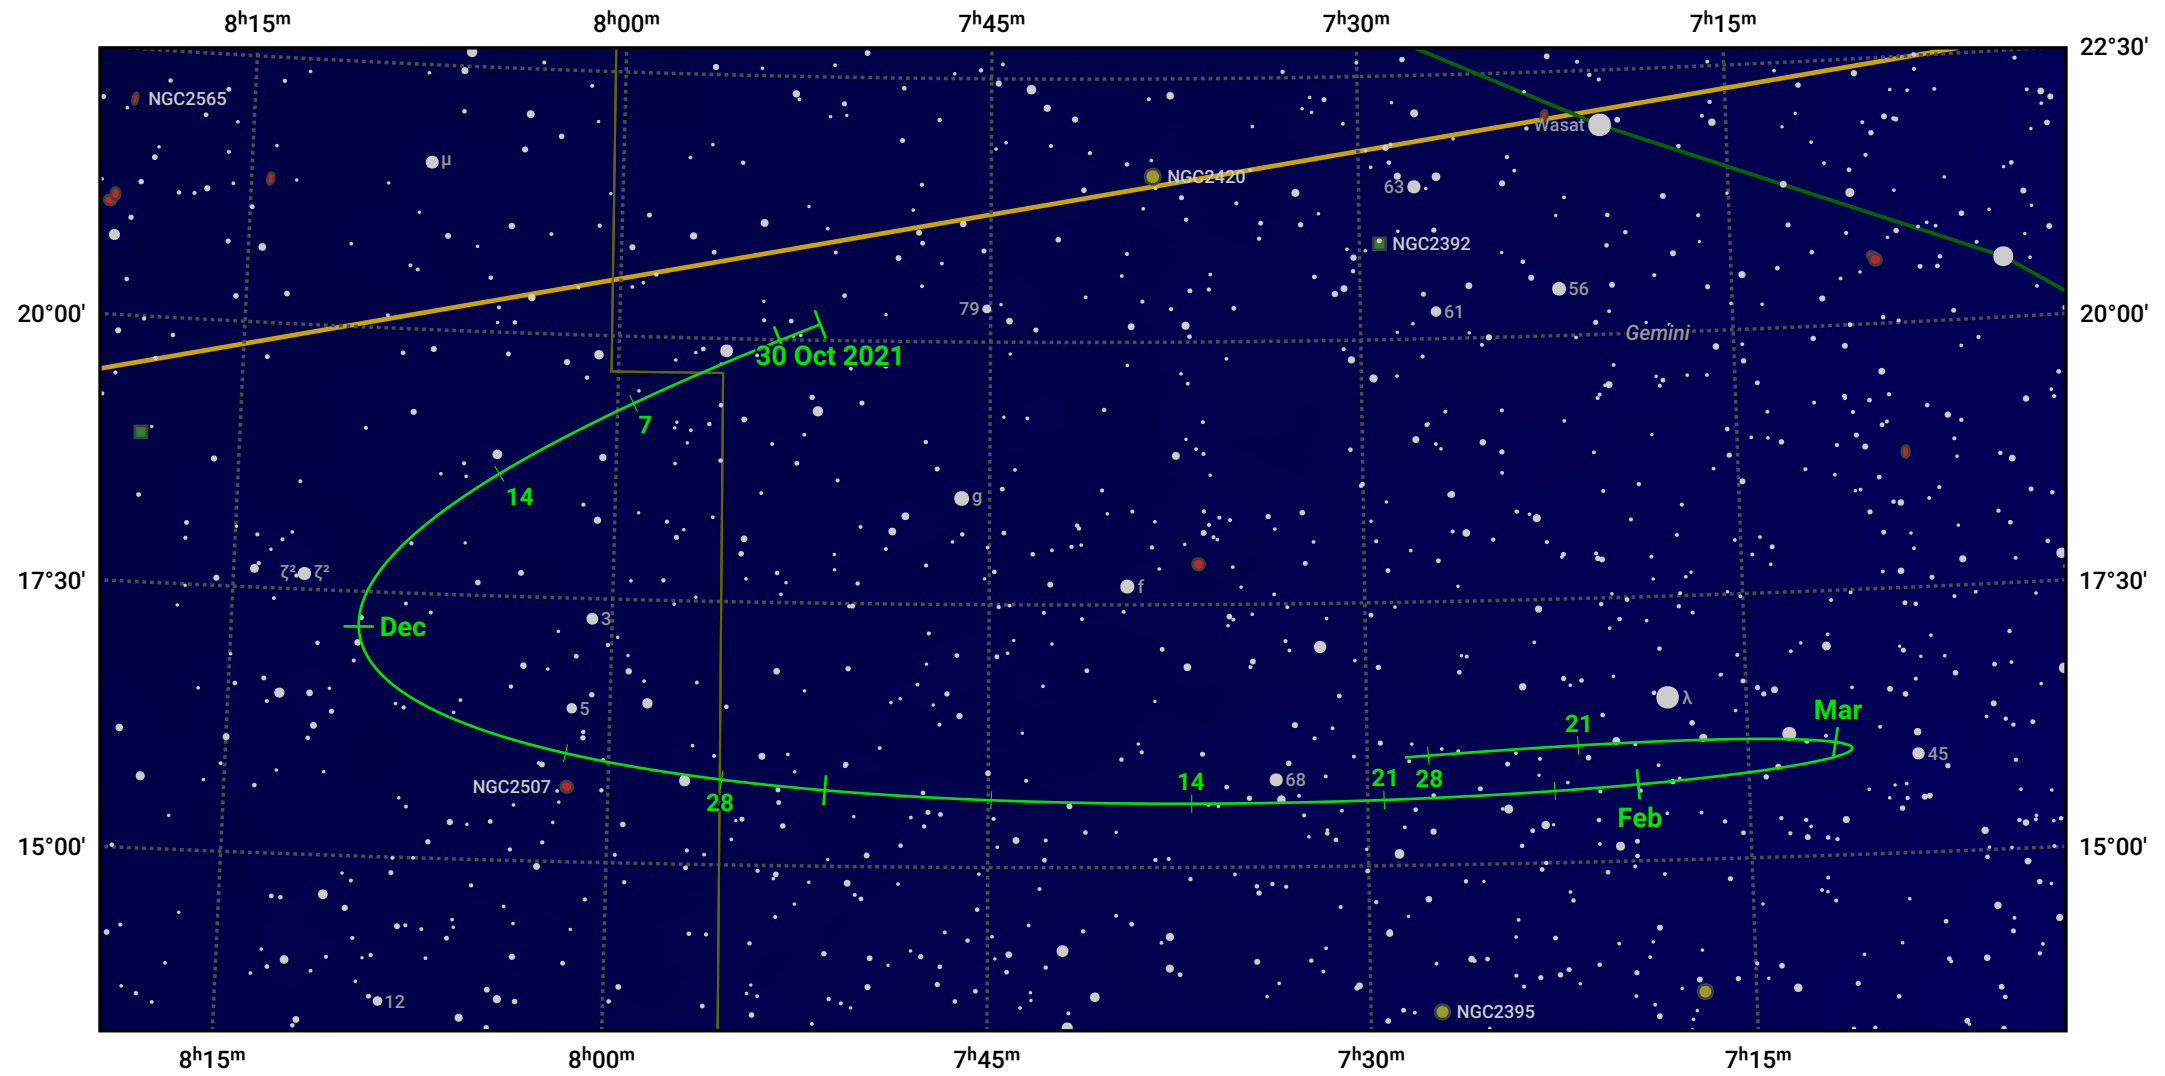

# The path of Asteroid 7 Iris around opposition on 13 Jan 2022

© Dominic Ford 2011–2022. Date markers placed at midnight UTC. Downloaded from <https://in-the-sky.org>

Magnitude scale: 9.5 9.0 8.5 8.0 7.5 7.0 6.5 6.0 5.5 5.0 4.5 4.0 3.5

Ecliptic Plane

- Galaxy
- Bright nebula
- Open cluster
- ⊕ Globular cluster