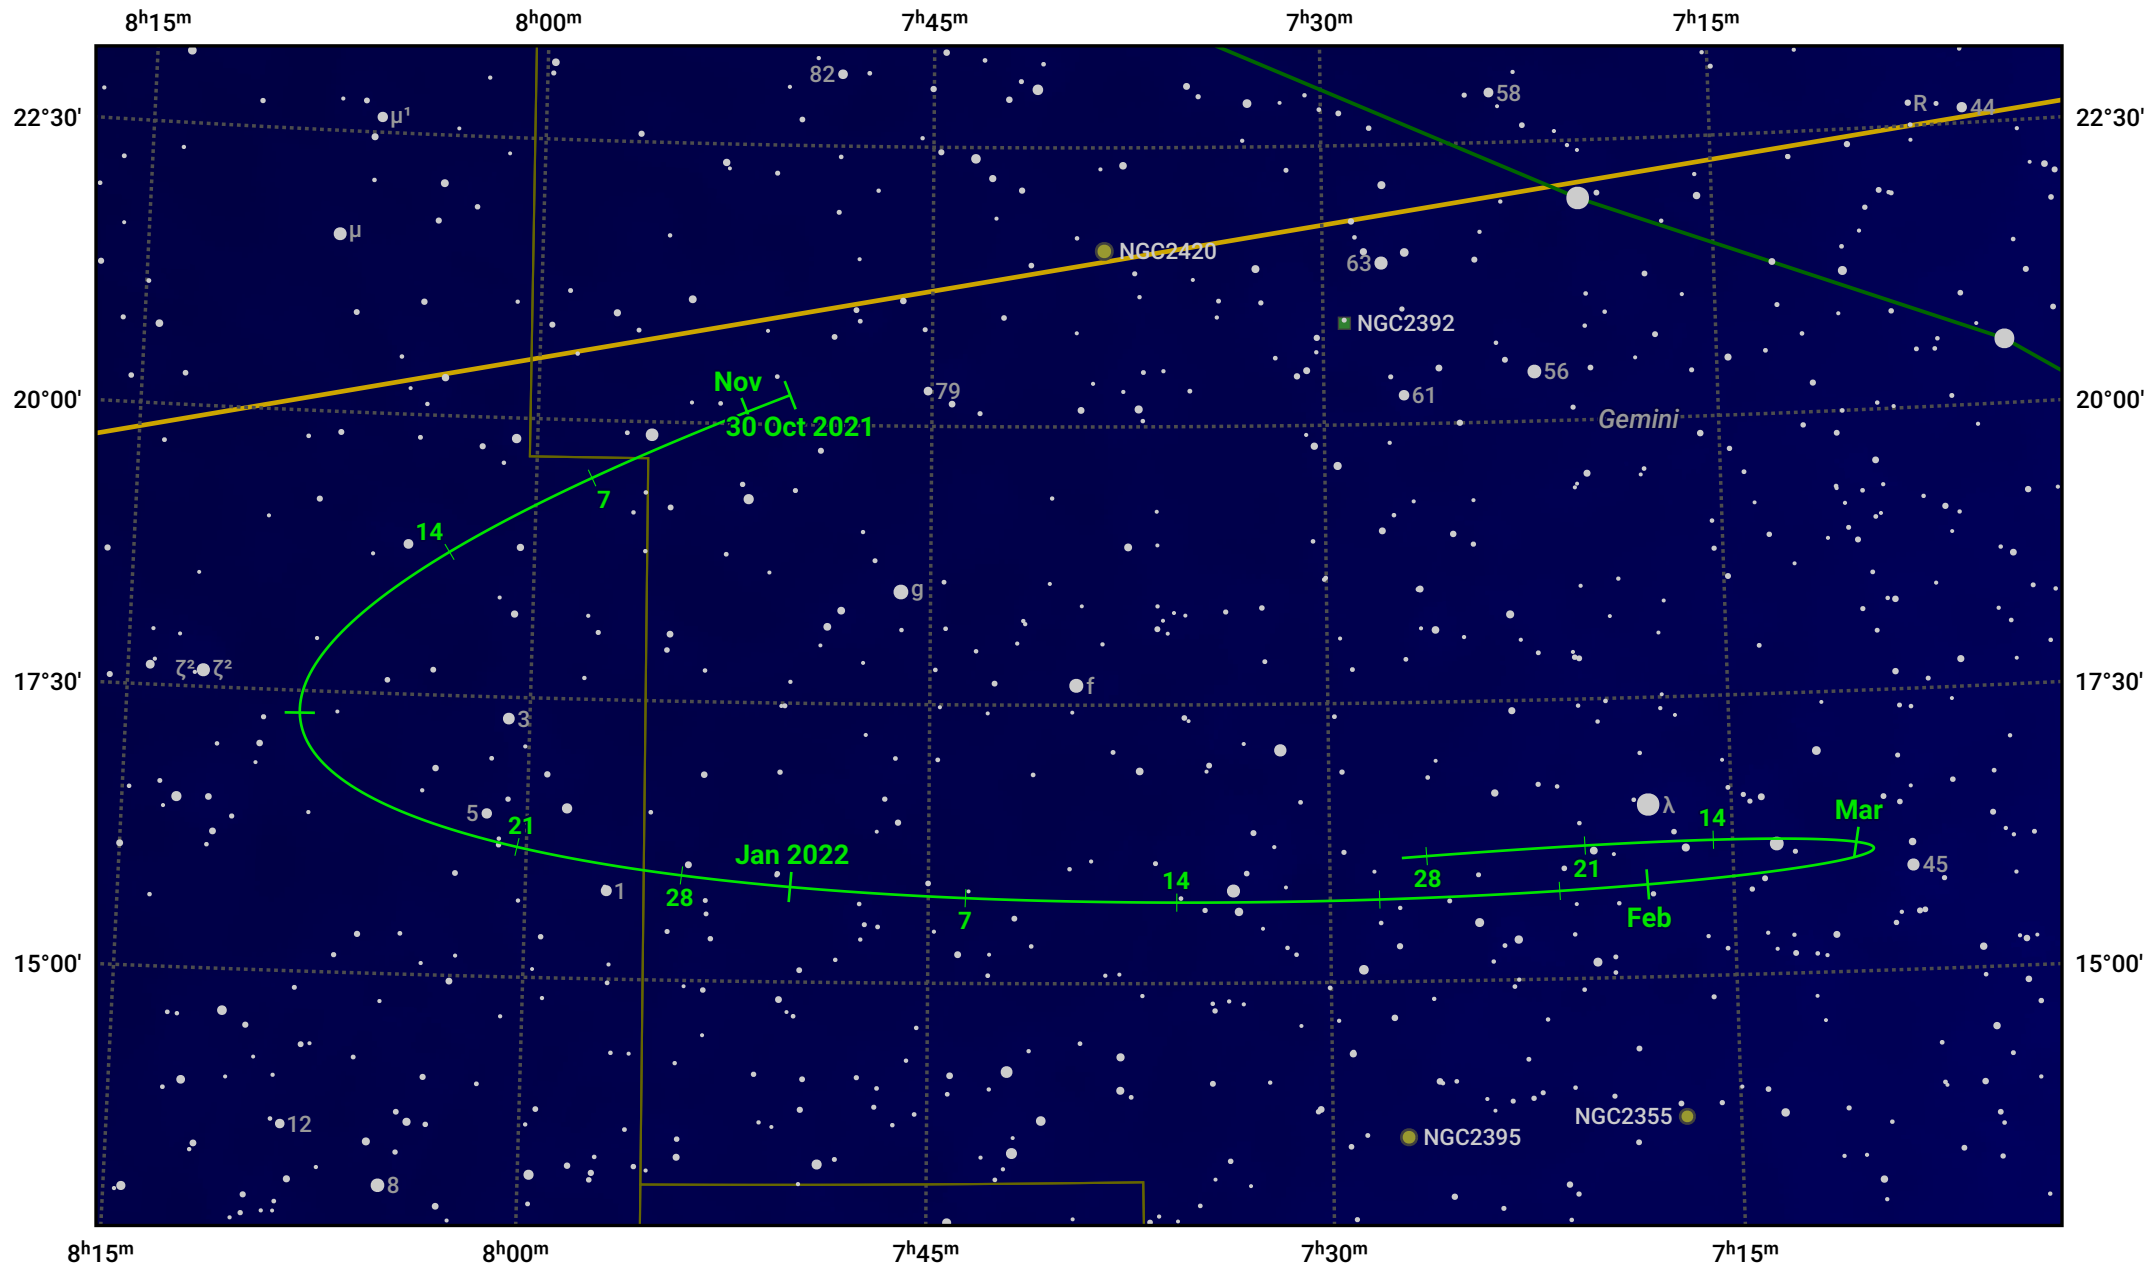

The path of Asteroid 7 Iris around opposition on 13 Jan 2022

© Dominic Ford 2011–2024. Date markers placed at midnight UTC. Downloaded from <https://in-the-sky.org>

Magnitude scale: · 9.0 · 8.0 · 7.0 · 6.0 · 5.0 · 4.0 · 3.0

— Ecliptic Plane

Galaxy Bright nebula Open cluster Globular cluster

Date	Mag	Phase
2021 Nov 1	9.2	93%
2021 Dec 1	8.6	96%
2021 Dec 22	8.2	99%
2022 Jan 1	8.0	99%
2022 Feb 1	8.3	99%
2022 Mar 1	9.2	97%