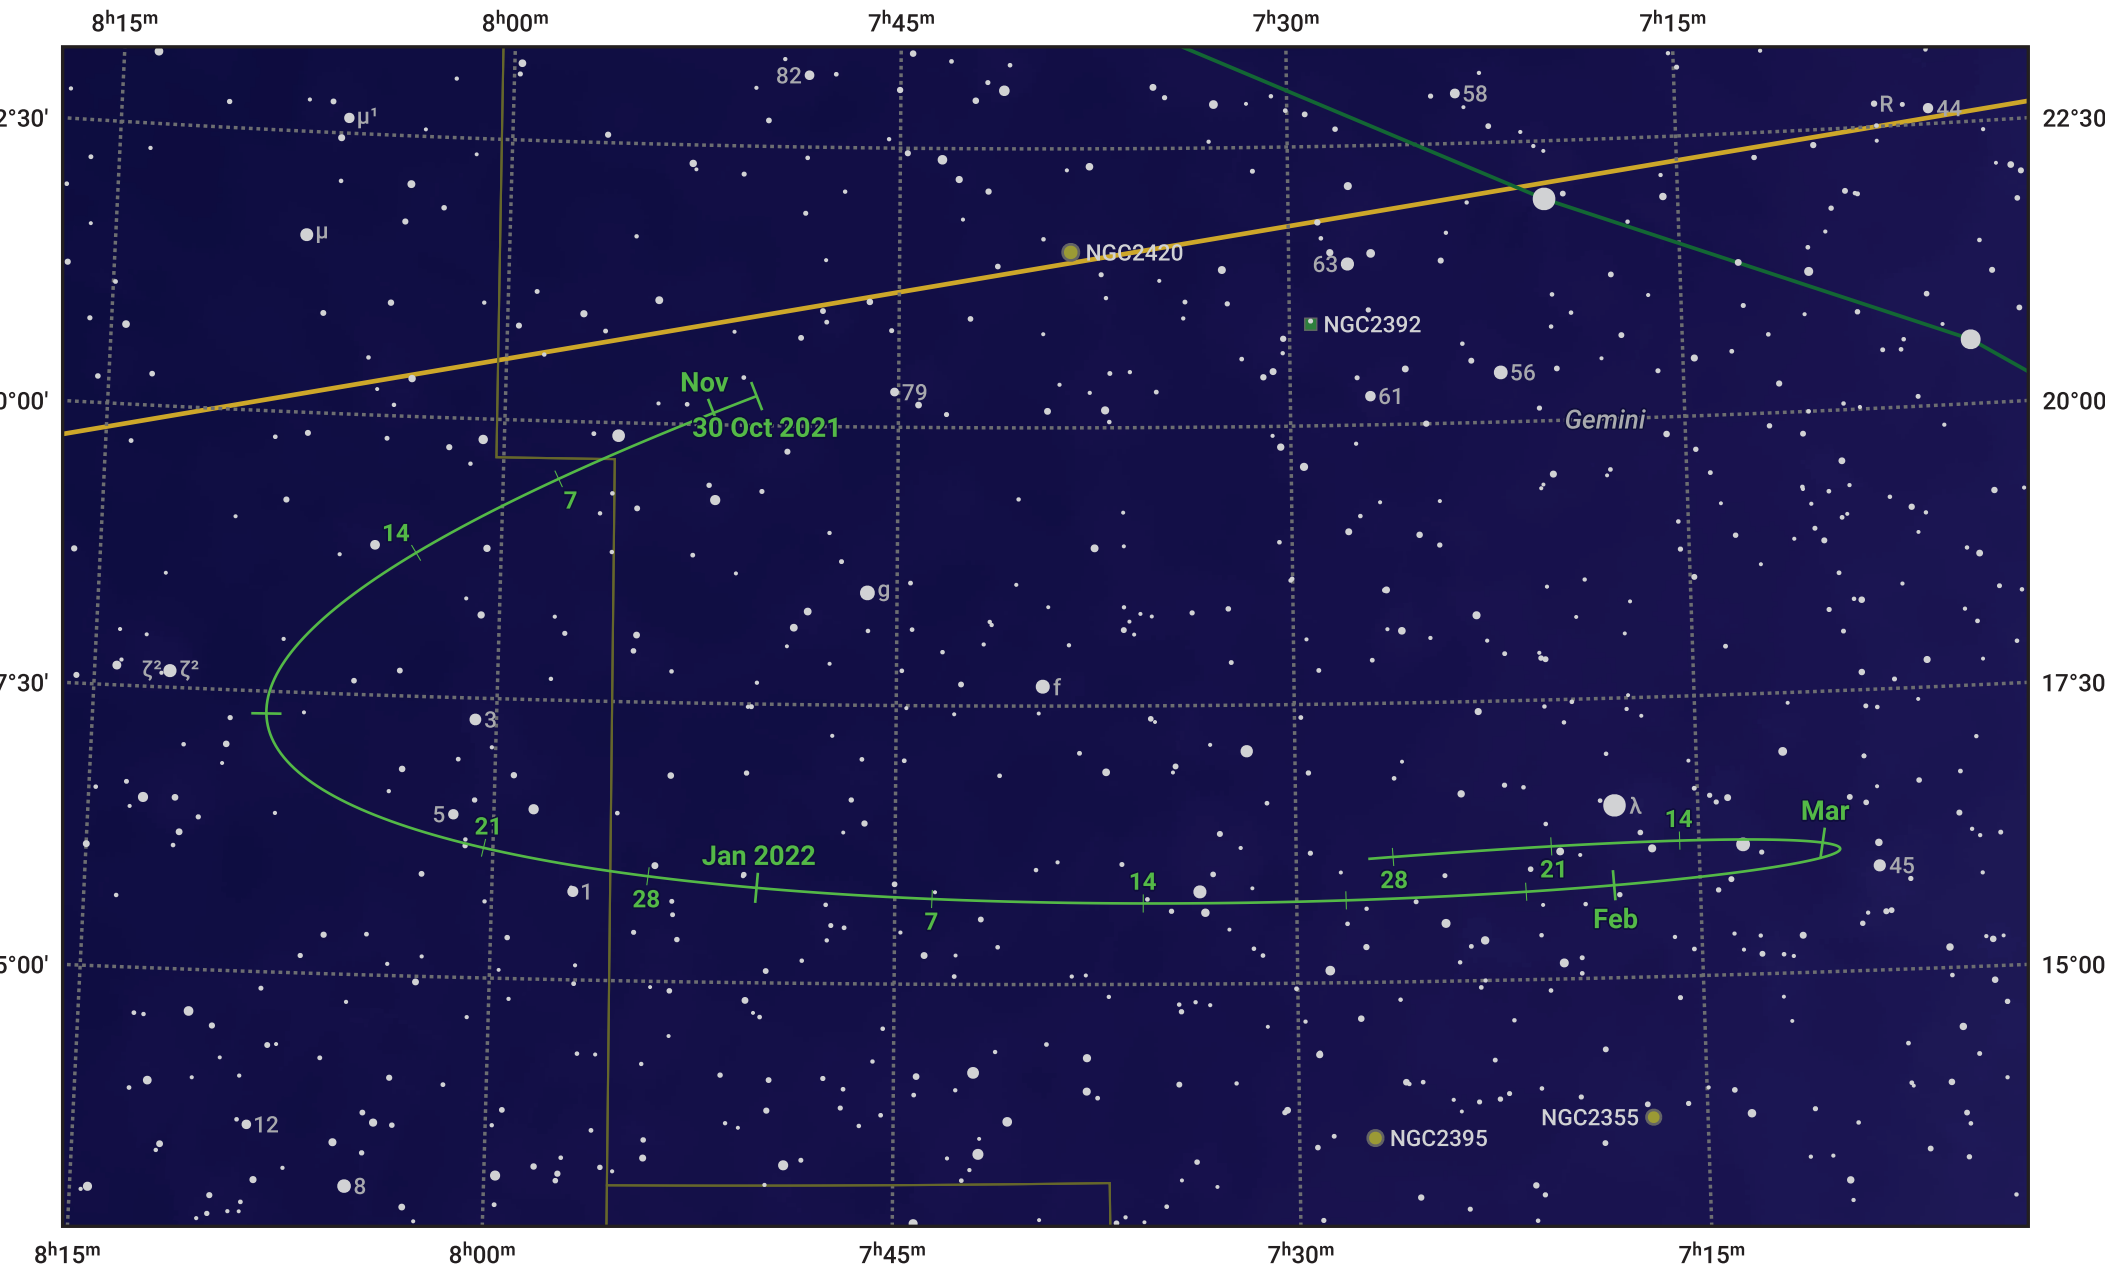

The path of Asteroid 7 Iris around opposition on 13 Jan 2022

© Dominic Ford 2011–2024. Date markers placed at midnight UTC. Downloaded from <https://in-the-sky.org>

Magnitude scale: · 9.0 · 8.0 · 7.0 · 6.0 · 5.0 · 4.0 ● 3.0

— Ecliptic Plane

● Galaxy ■ Bright nebula ● Open cluster ⊕ Globular cluster

Date	Mag	Phase
2021 Nov 1	9.2	93%
2021 Dec 1	8.6	96%
2021 Dec 22	8.2	99%
2022 Jan 1	8.0	99%
2022 Feb 1	8.3	99%
2022 Mar 1	9.2	97%