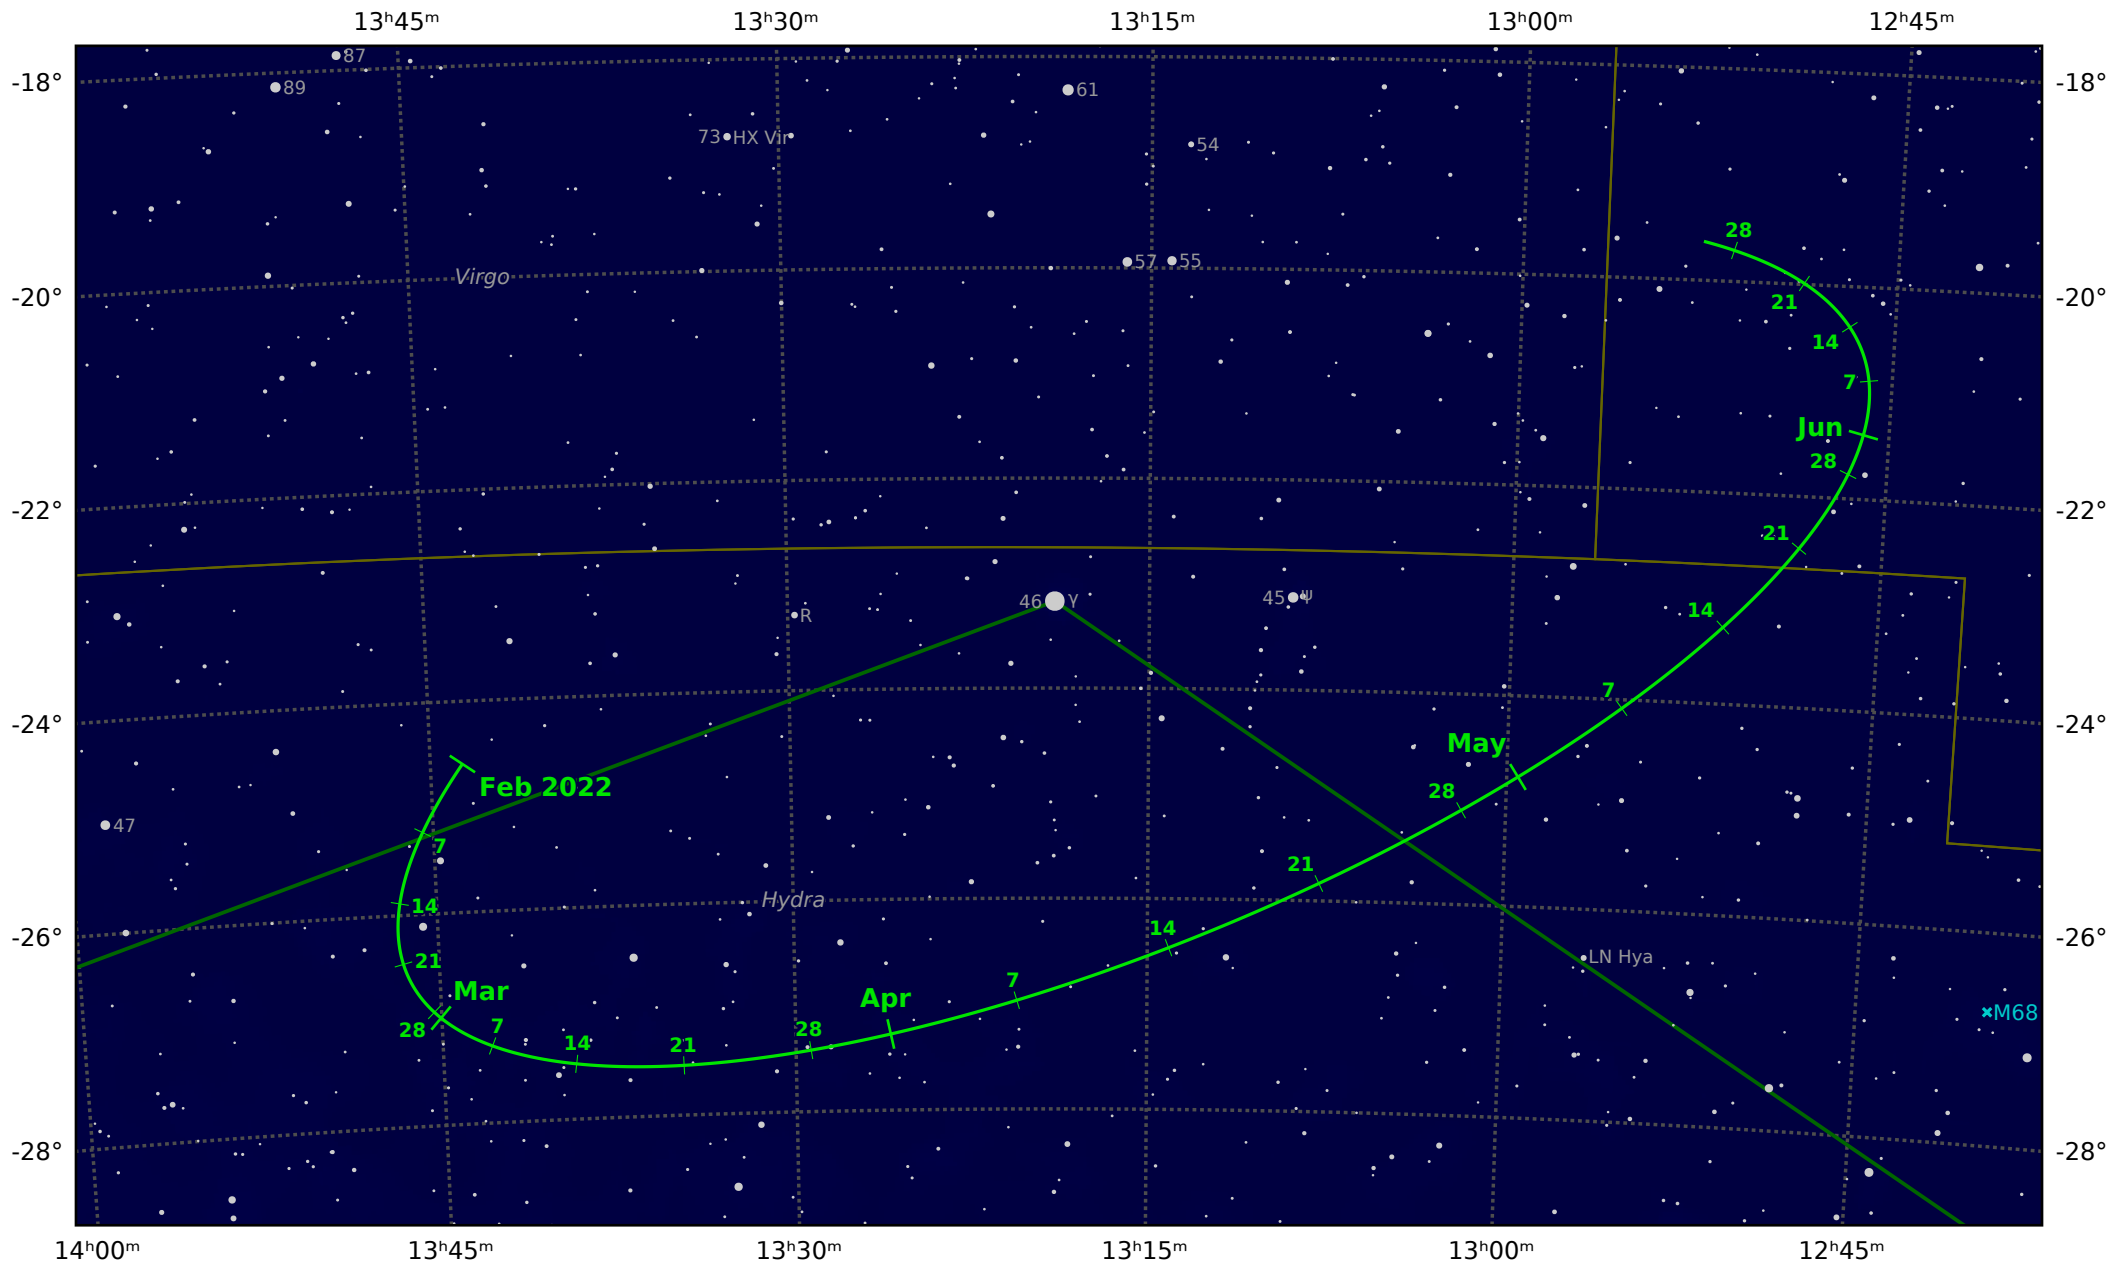

The path of Asteroid 15 Eunomia around opposition on 17 Apr 2022

© Dominic Ford 2011-2021. Downloaded from <https://in-the-sky.org>

Magnitude scale: ● -9.5 ● -9.0 ● -8.5 ● -8.0 ● -7.5 ● -7.0 ● -6.5 ● -6.0 ● -5.5 ● -5.0 ● -4.5 ● -4.0 ● -3.5 ● -3.0

— Ecliptic Plane