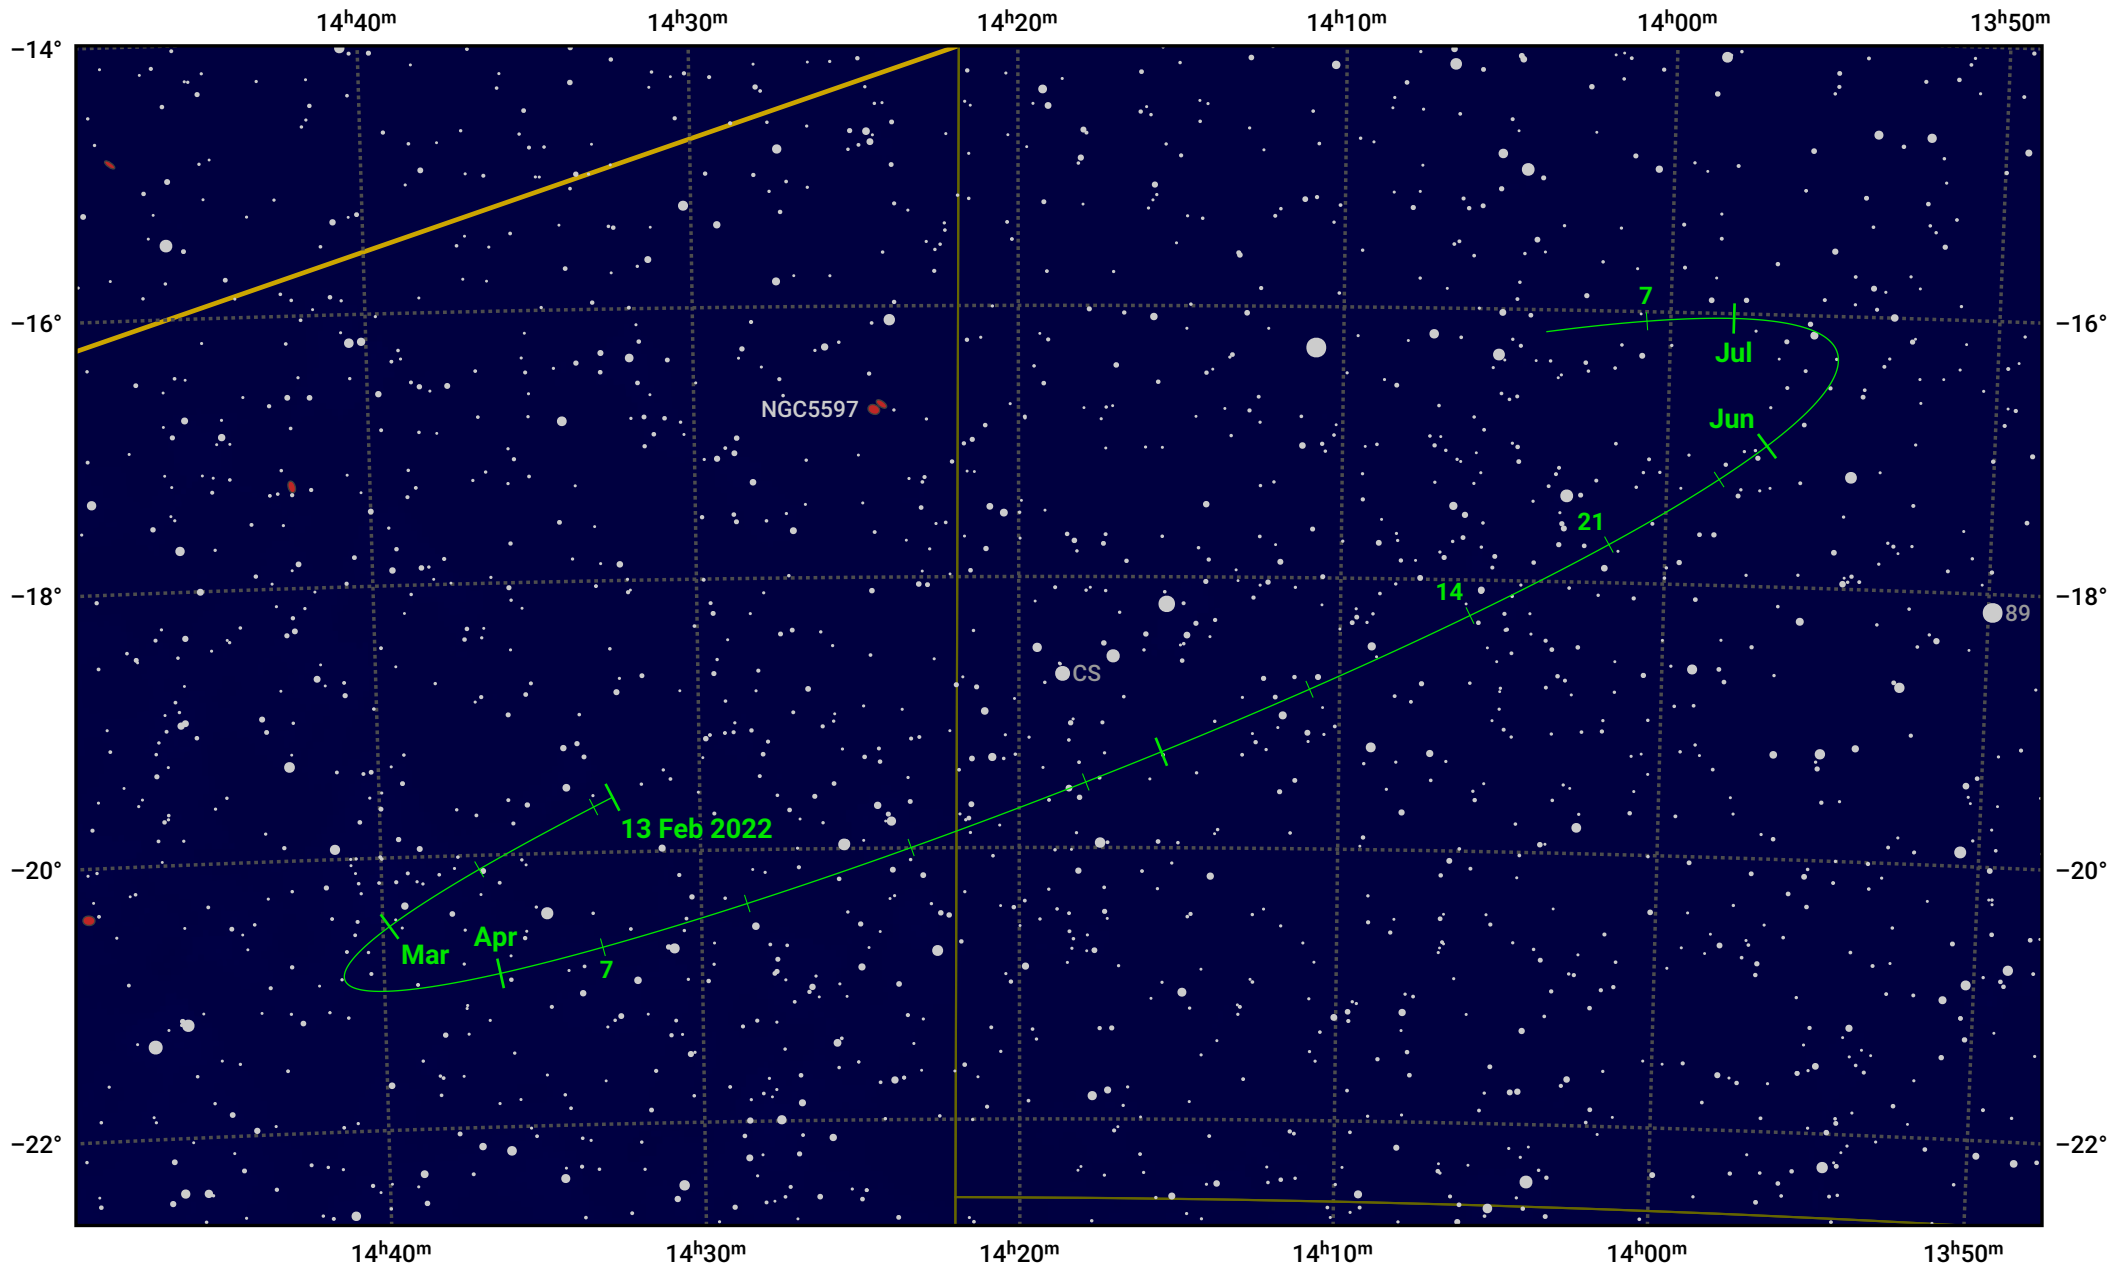

# The path of Asteroid 10 Hygiea around opposition on 29 Apr 2022

© Dominic Ford 2011–2024. Date markers placed at midnight UTC. Downloaded from <https://in-the-sky.org>

Magnitude scale: · 11.0 · 10.0 · 9.0 · 8.0 · 7.0 ● 6.0 ● 5.0 ● 4.0

— Ecliptic Plane

● Galaxy    ■ Bright nebula    ● Open cluster    ⊕ Globular cluster

Date	Mag
2022 Mar 1	10.6
2022 Apr 1	10.0
2022 Apr 7	9.9
2022 May 1	9.4
2022 Jun 1	10.0
2022 Jul 1	10.6