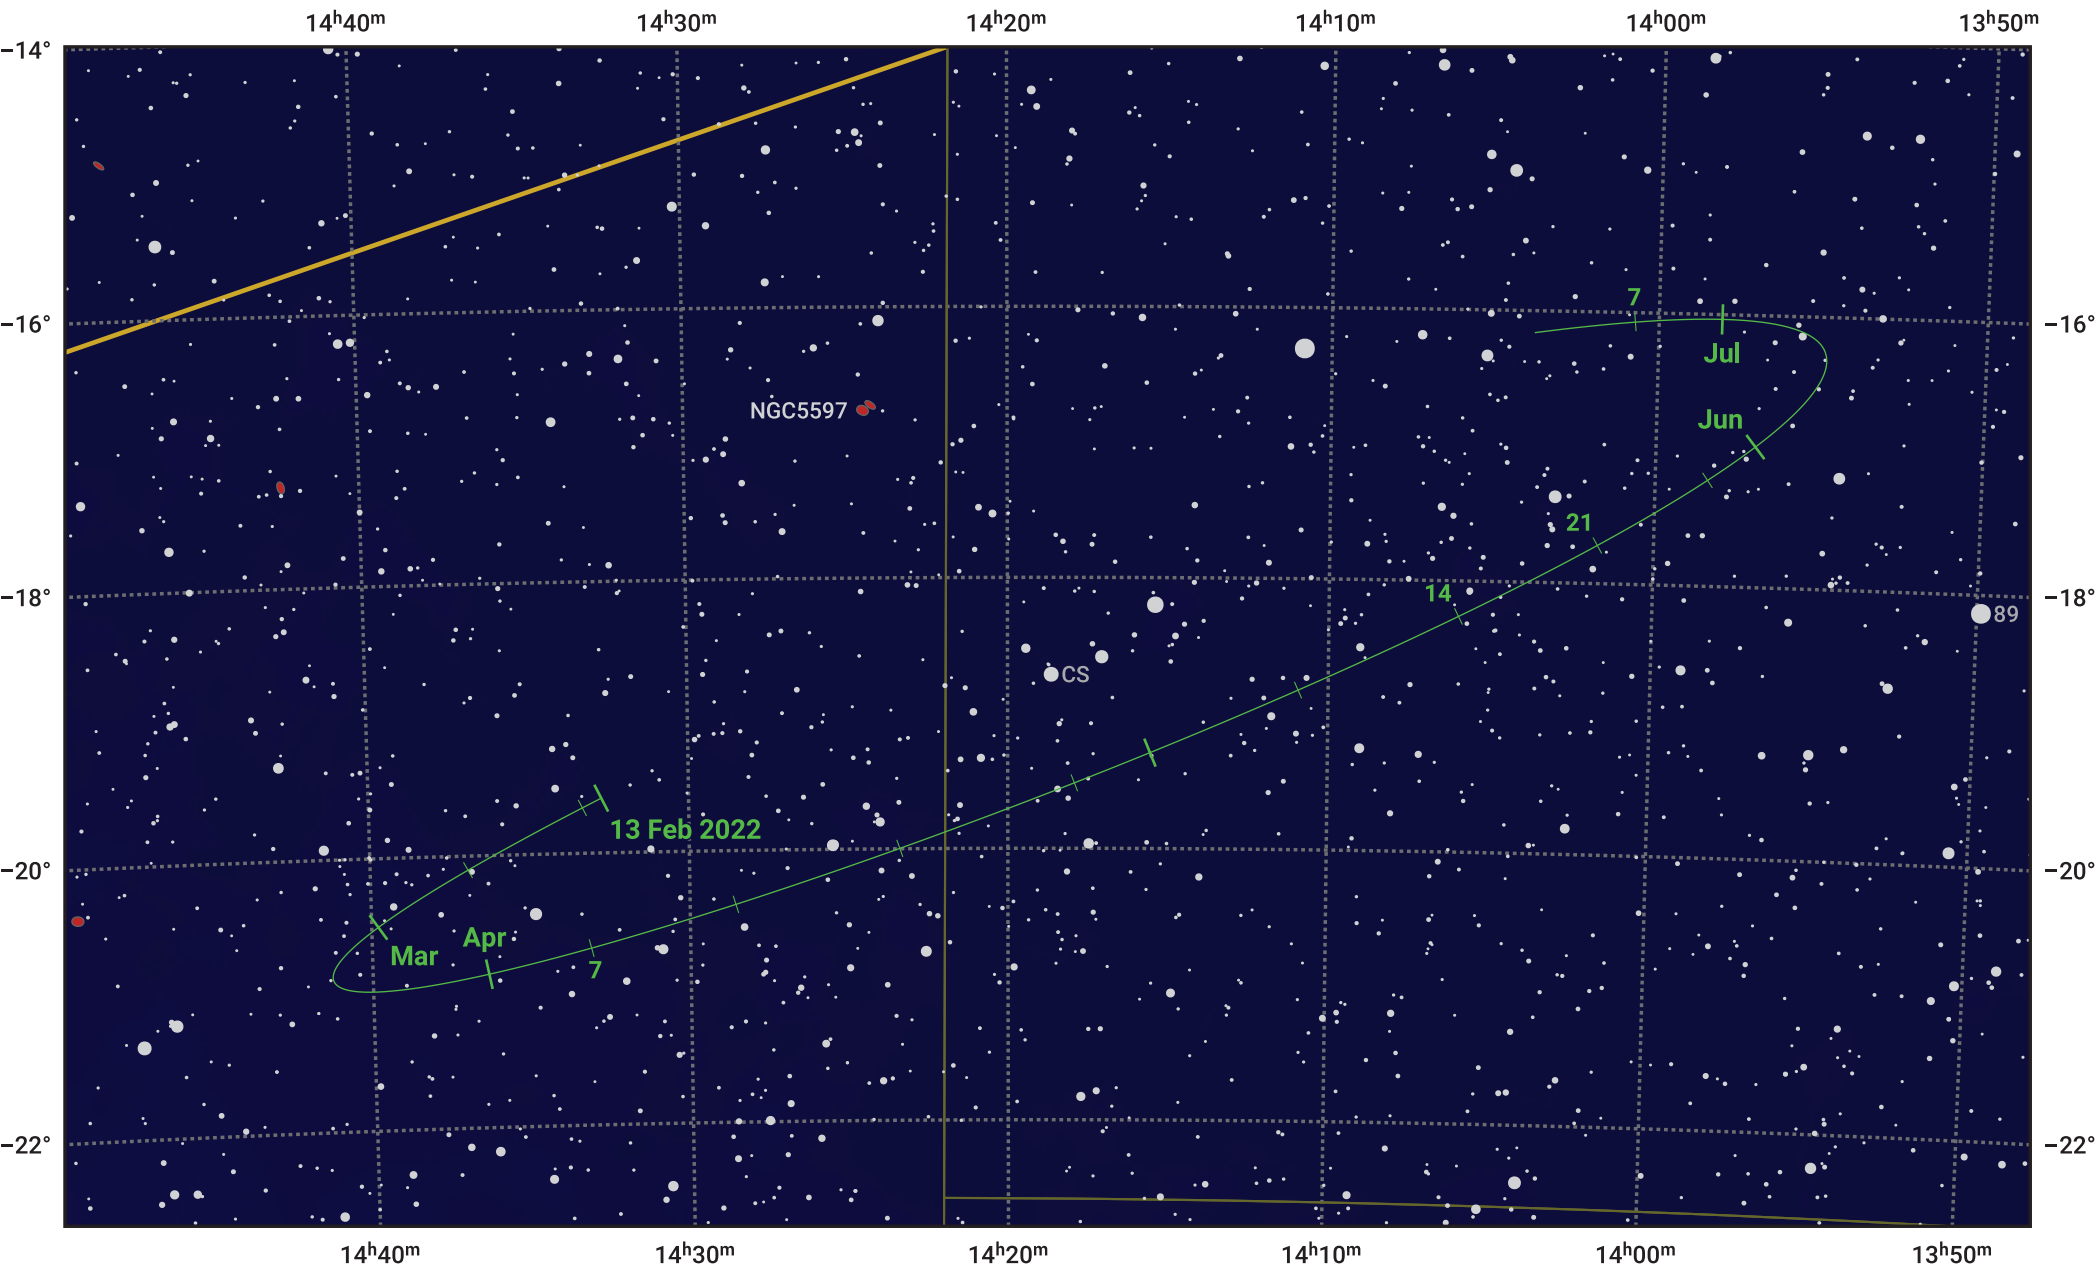

# The path of Asteroid 10 Hygiea around opposition on 29 Apr 2022

© Dominic Ford 2011–2024. Date markers placed at midnight UTC. Downloaded from <https://in-the-sky.org>

Magnitude scale: 11.0 10.0 9.0 8.0 7.0 6.0 5.0 4.0

— Ecliptic Plane

- Galaxy
- Bright nebula
- Open cluster
- Globular cluster

Date	Mag
2022 Mar 1	10.6
2022 Apr 1	10.0
2022 Apr 7	9.9
2022 May 1	9.4
2022 Jun 1	10.0
2022 Jul 1	10.6